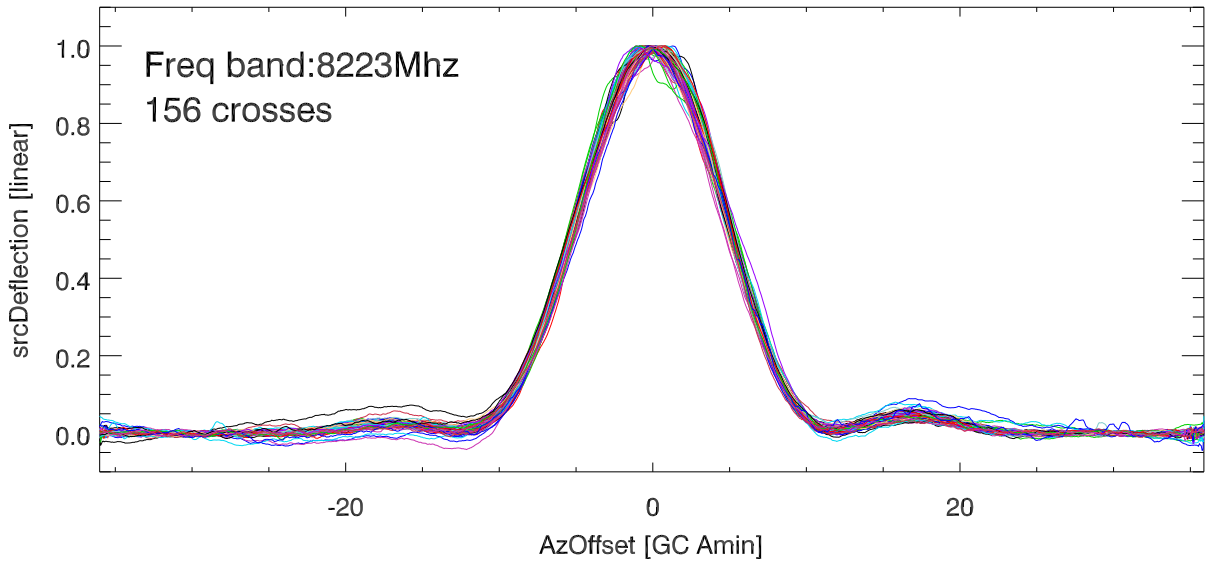

xband Az strips on 3C405 (CygA) from jun22 pointing crosses

Median Strips for each freq band

Median az strips for 7 freq bands (db)