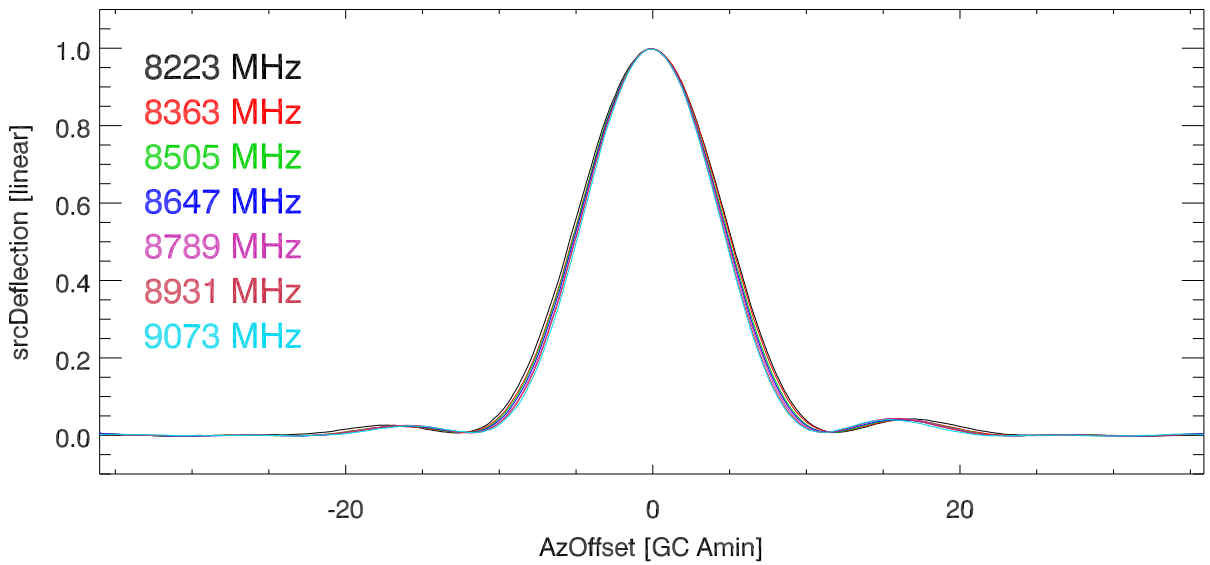

xband Az strips on 3C405 (CygA) from jun22 pointing crosses

Median Strips for each freq band

Median az strips for 7 freq bands (db)