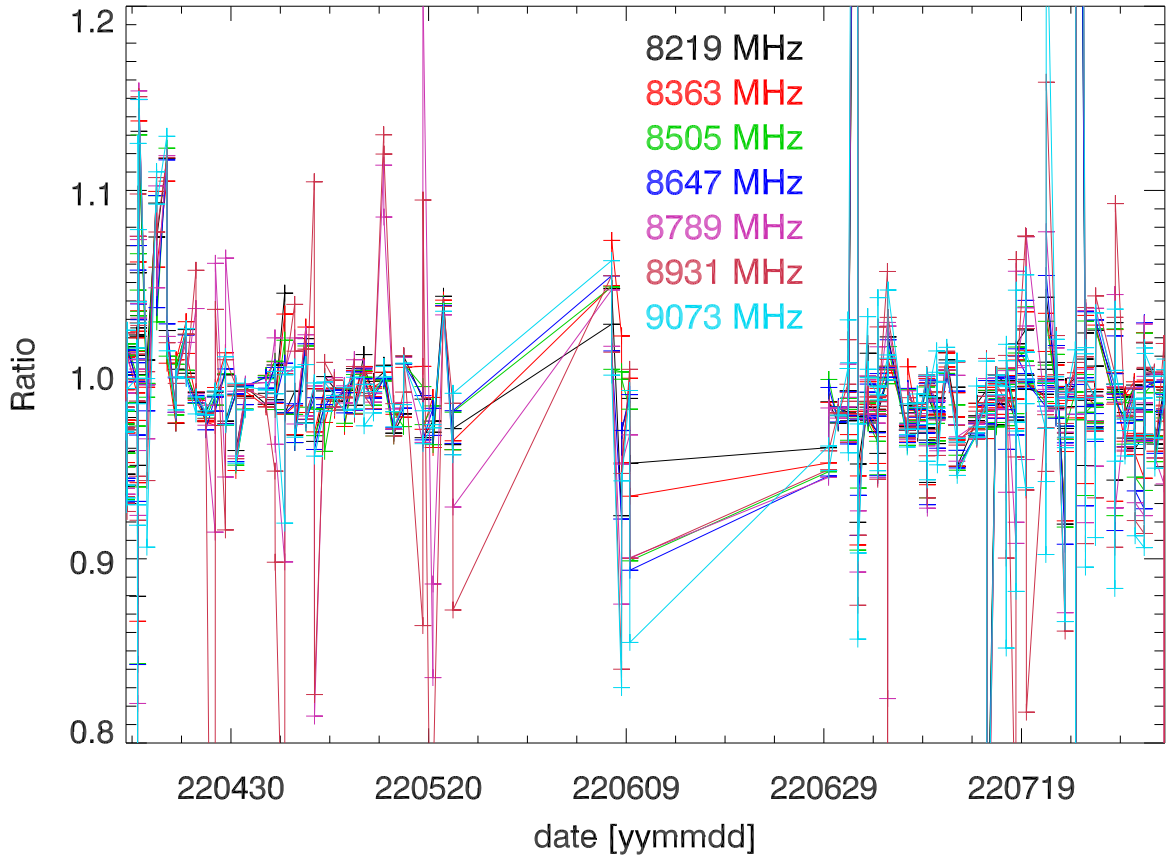

12m xband SunMaps. ratio calDeflection (EndMap/StartMap).

PoIB

Histogram of calDeflRatios. PoIA

Histogram of calDeflRatios. PoIB

CalDeflection ratio vs elevation. PoIA

PoIB