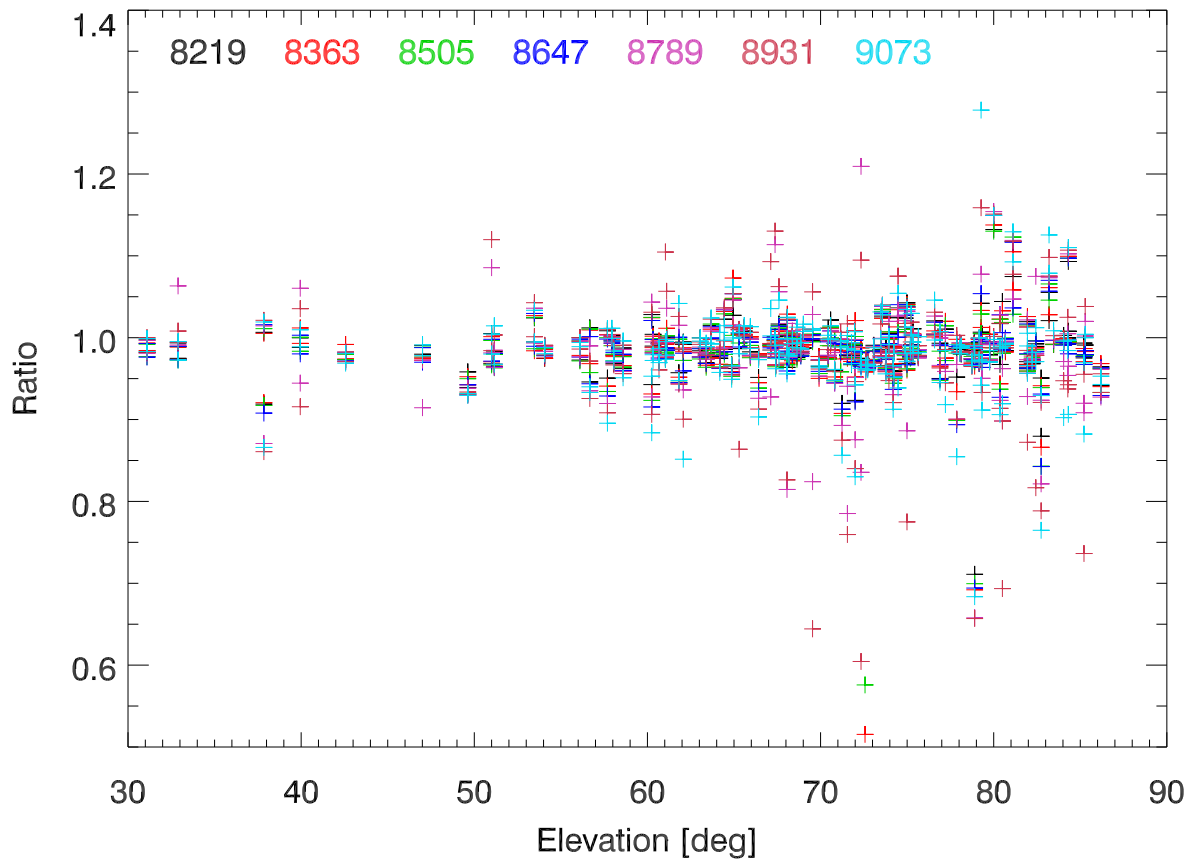

12m xband SunMaps. ratio calDeflection (EndMap/StartMap).

PoIB

Histogram of calDeflRatios. PoIA

Histogram of calDeflRatios. PoIB

CalDeflection ratio vs elevation. PoIA

PoIB