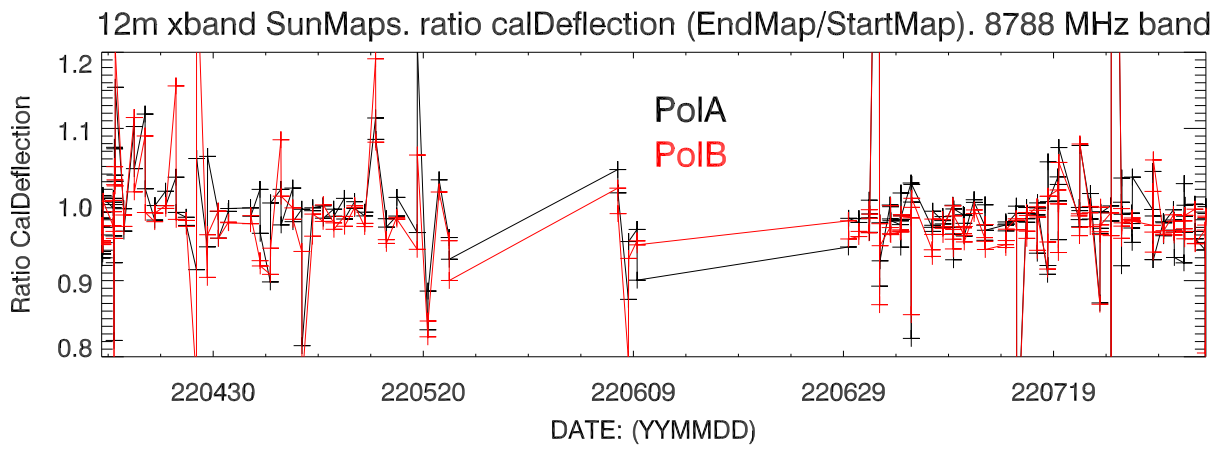

12m xband SunMaps. ratio calDeflection (EndMap/StartMap).

PoIB

Histogram of calDeflRatios. PoIA

Histogram of calDeflRatios. PoIB

CalDeflection ratio vs elevation. PoIA

PoIB