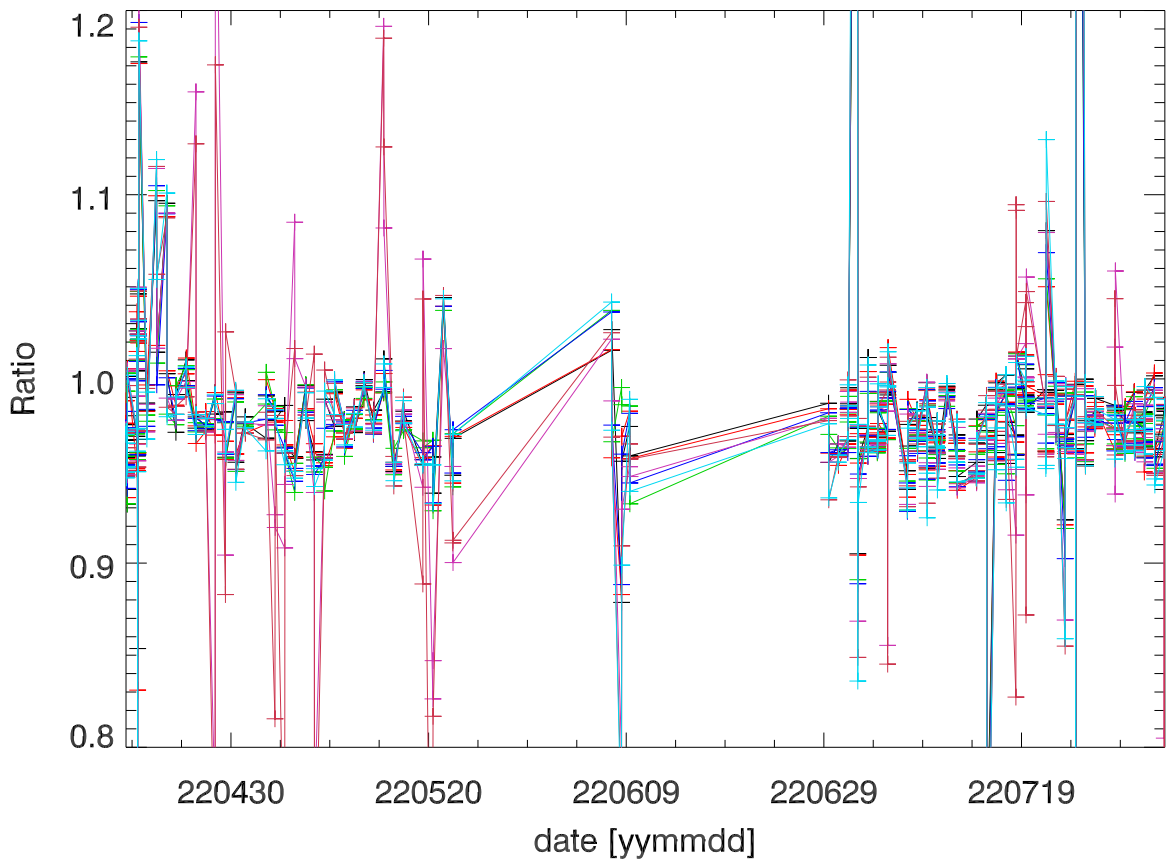

12m xband SunMaps. ratio calDeflection (EndMap/StartMap).

PoIB

Histogram of calDeflRatios. PoIA

Histogram of calDeflRatios. PoIB

CalDeflection ratio vs elevation. PoIA

PoIB