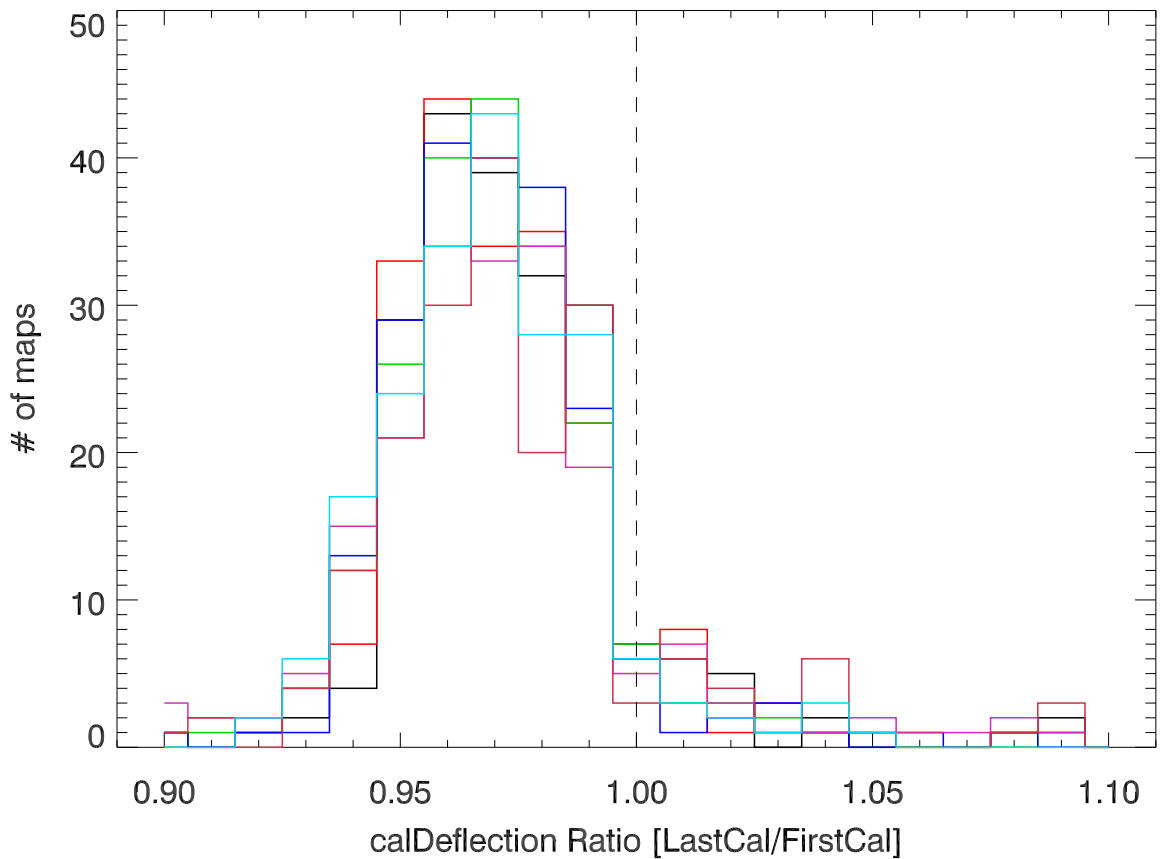

12m xband SunMaps. ratio calDeflection (EndMap/StartMap).

PoIB

Histogram of calDeflRatios. PoIA

Histogram of calDeflRatios. PoIB

CalDeflection ratio vs elevation. PoIA

PoIB