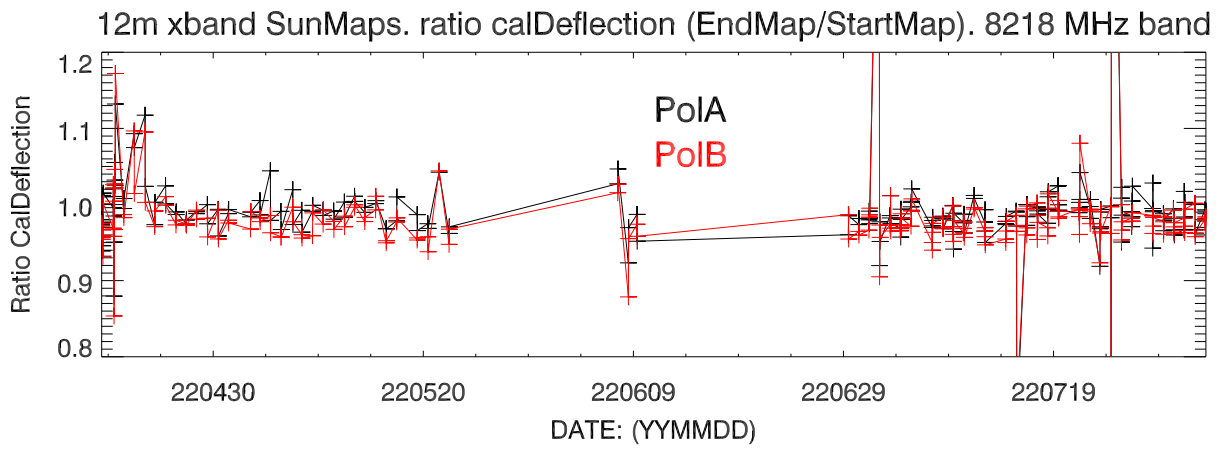

12m xband SunMaps. ratio calDeflection (EndMap/StartMap).

PoIB

Histogram of calDeflRatios. PoIA

Histogram of calDeflRatios. PoIB

CalDeflection ratio vs elevation. PoIA

PoIB