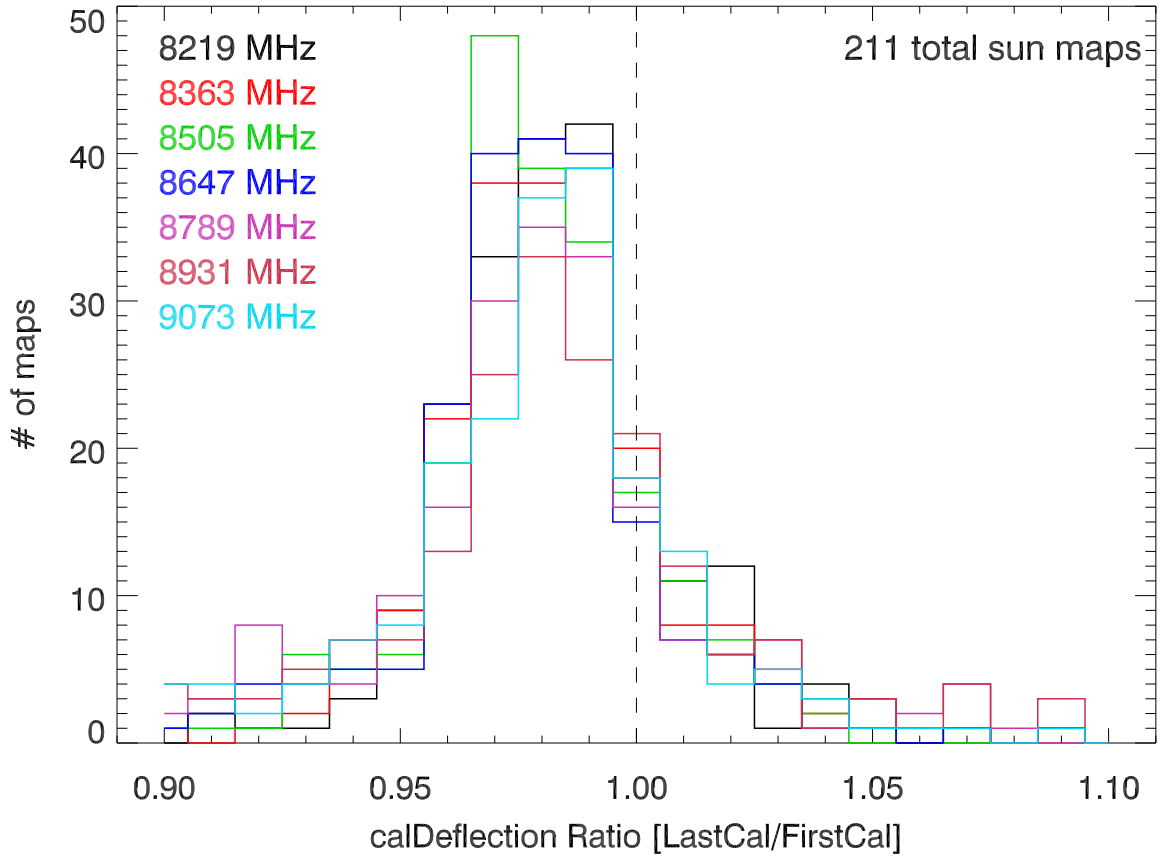

12m xband SunMaps. ratio calDeflection (EndMap/StartMap).

PoIB

Histogram of calDeflRatios. PoIA

Histogram of calDeflRatios. PoIB

CalDeflection ratio vs elevation. PoIA

PoIB