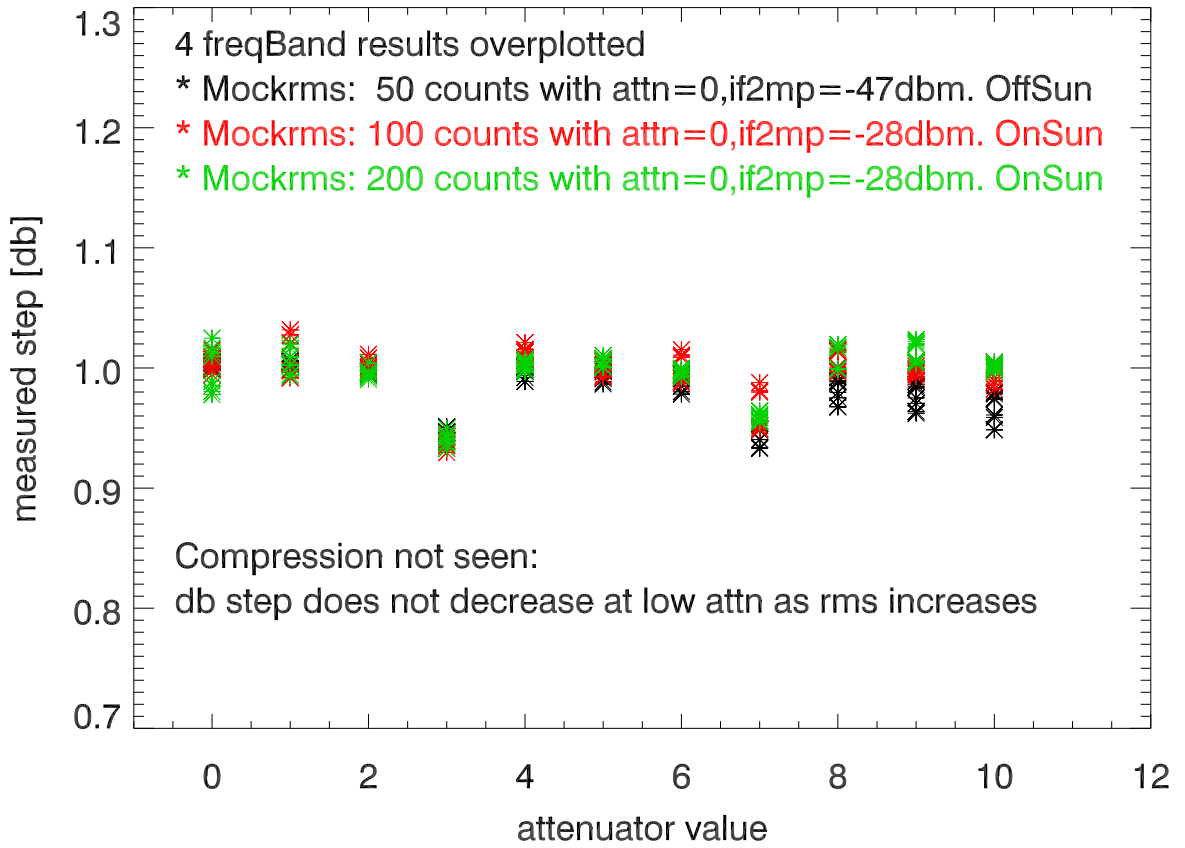

24nov21 TotPwr step when IF2atten going [Ndb to (N-1)db] PoIA

PoIB