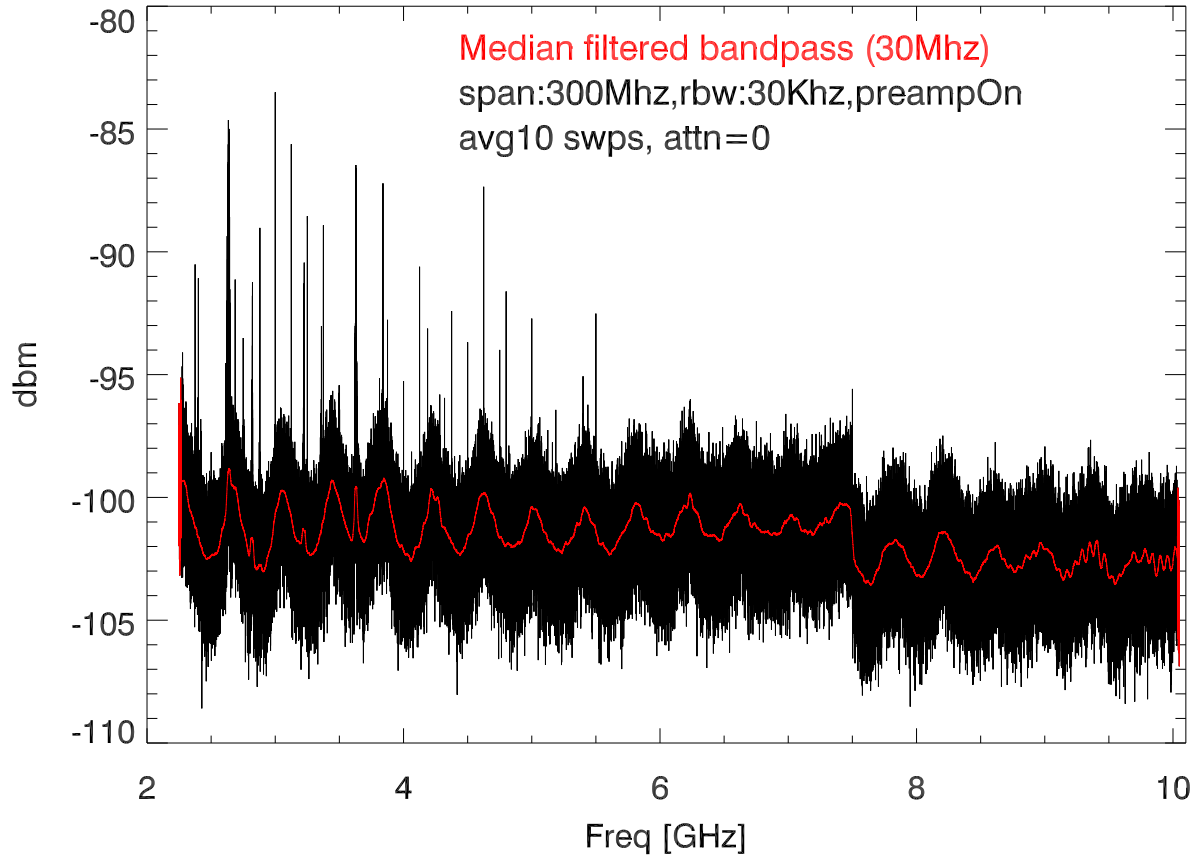

06mar23 filterbank spectra at fieldFox input. Box open

06mar23 filterbank spectra at fieldFox input. Box closed