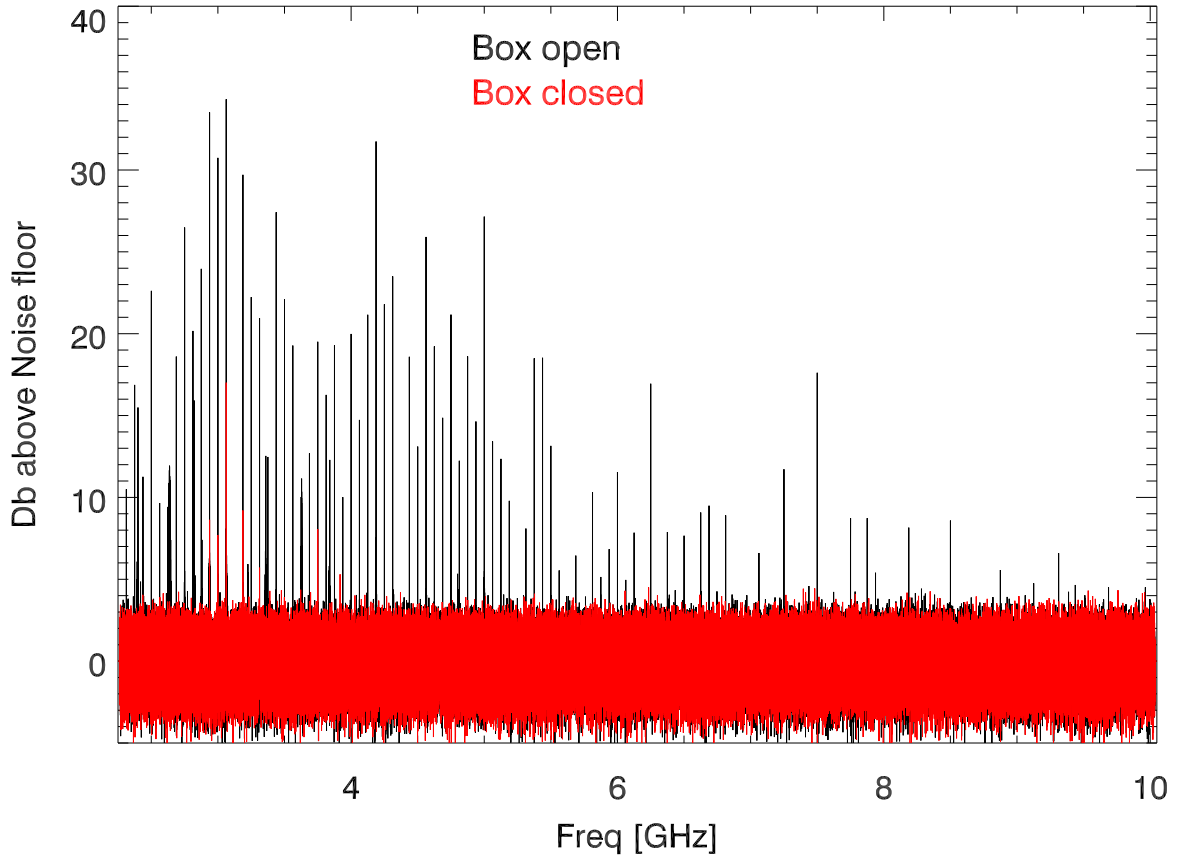

230302 Overplot Box Open, Box closed

Rfi reduction