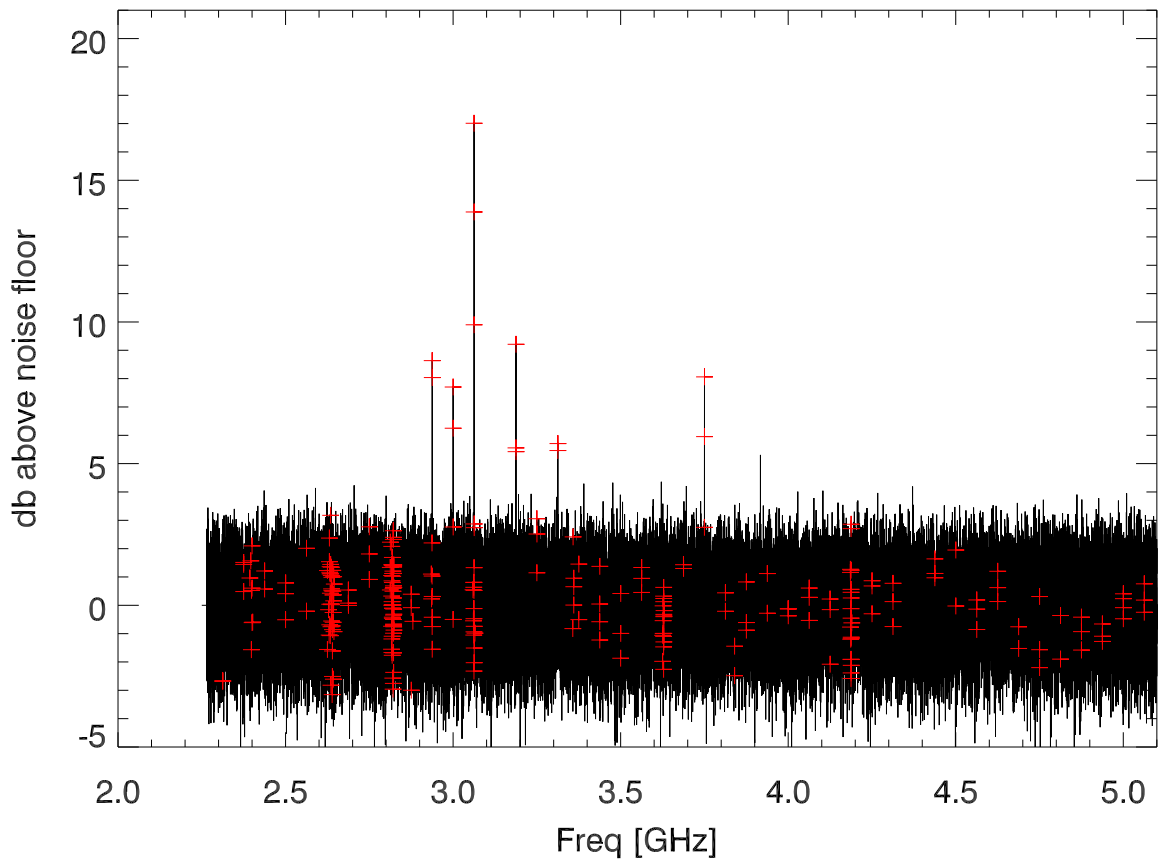

03mar23 filterBankBox spectral ratio (measured/noisefloor) Box open

03mar23 filterBankBox spectral ratio (measured/noisefloor) Box closed

03mar23 filterBankBox spectral ratio (measured/noisefloor) Box closed