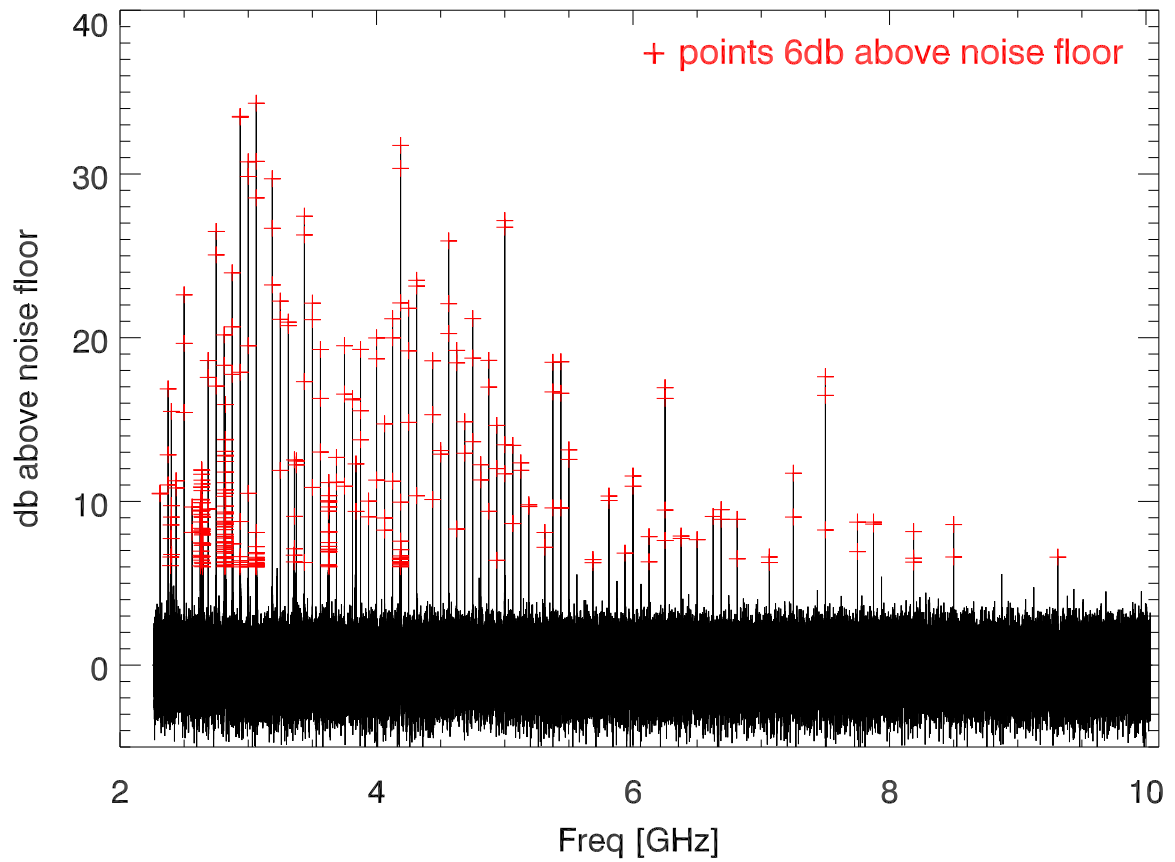

03mar23 filterBankBox spectral ratio (measured/noisefloor) Box open

03mar23 filterBankBox spectral ratio (measured/noisefloor) Box closed

03mar23 filterBankBox spectral ratio (measured/noisefloor) Box closed