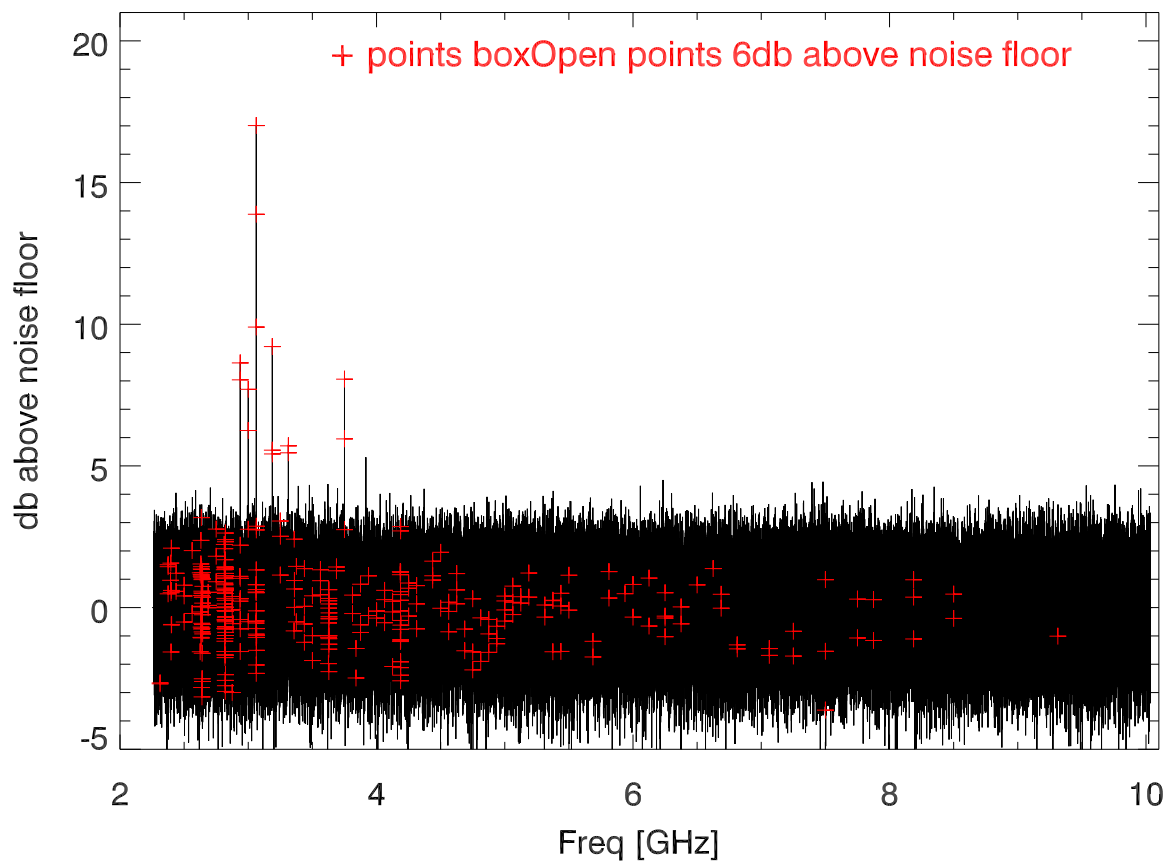

03mar23 filterBankBox spectral ratio (measured/noisefloor) Box open

03mar23 filterBankBox spectral ratio (measured/noisefloor) Box closed

03mar23 filterBankBox spectral ratio (measured/noisefloor) Box closed