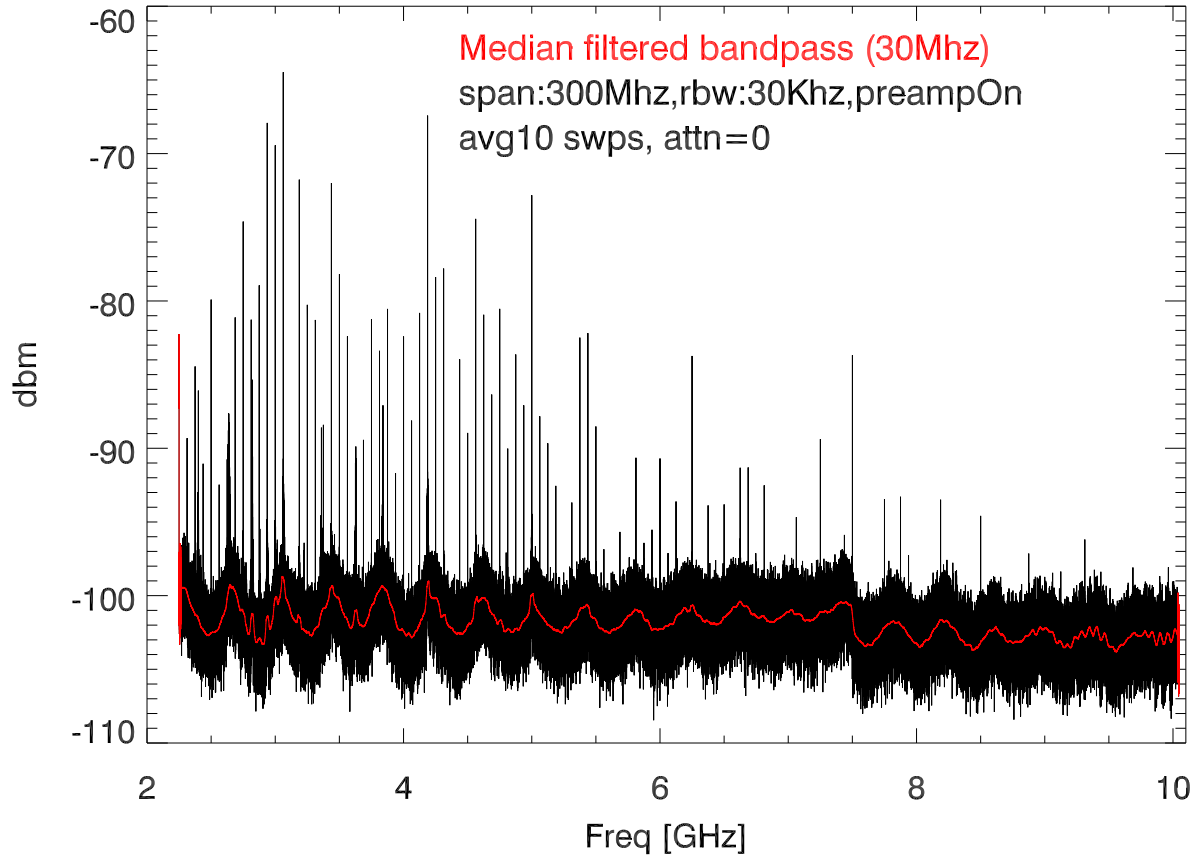

02mar23 filterbank spectra at fieldFox input. Box open

02mar23 filterbank spectra at fieldFox input. Box closed