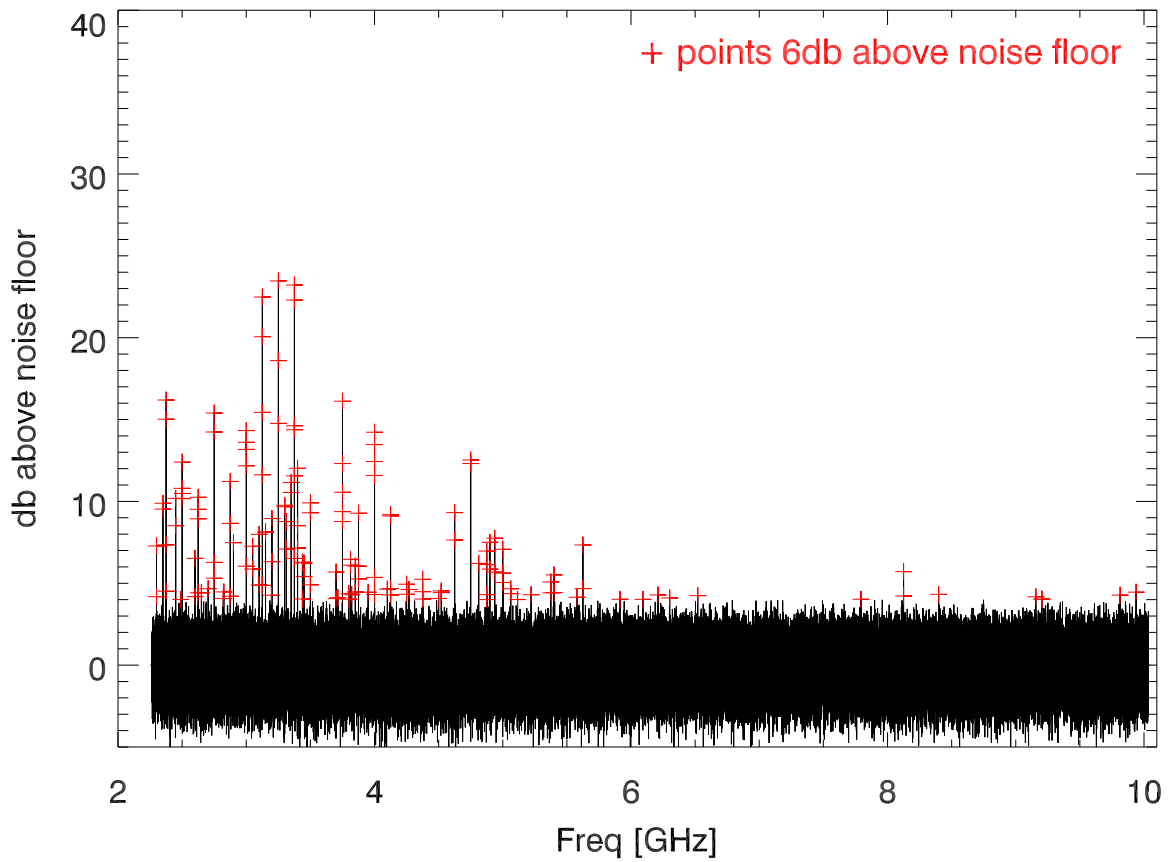

28mar23 dewMon box spectral ratio (measured/noisefloor) Box open

28mar23 dewMon box spectral ratio (measured/noisefloor) Box closed