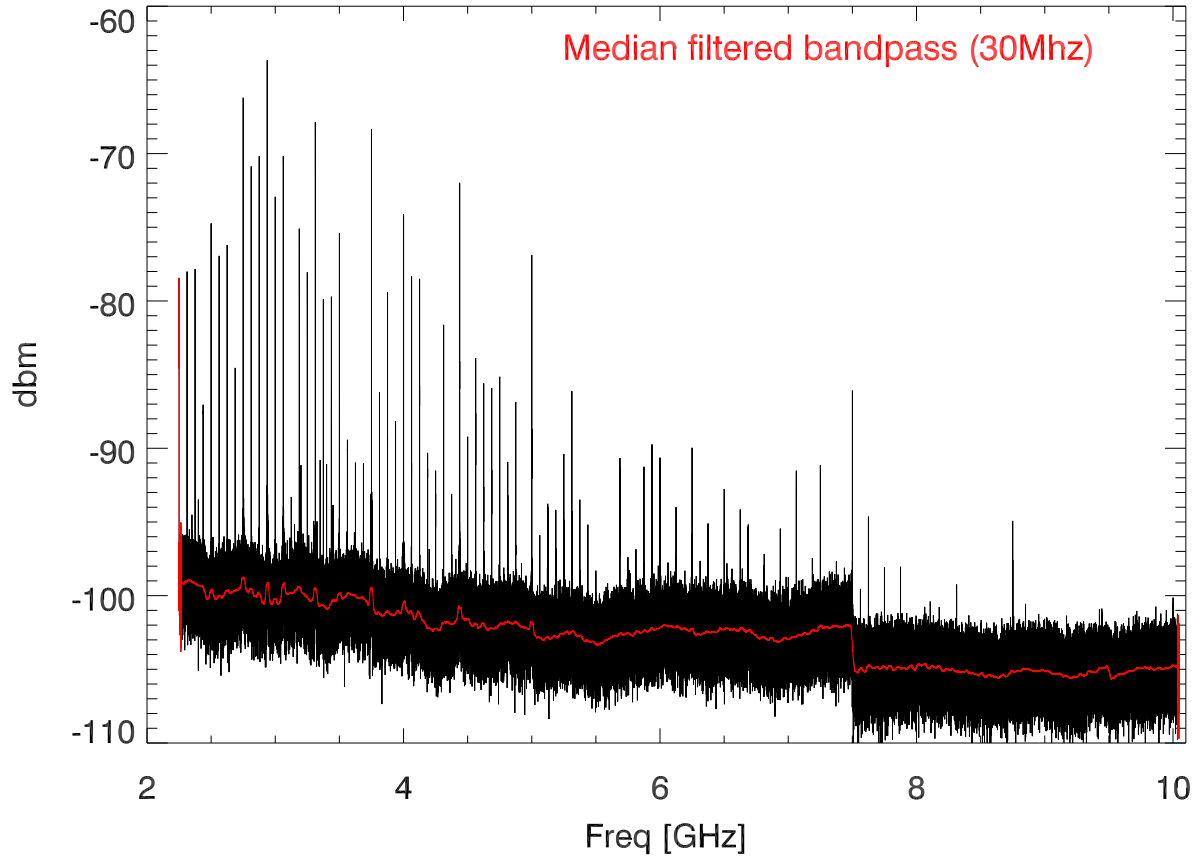

11jan23 dwMon spectra at fieldFox input. Box open

11jan23 dwMon spectra at fieldFox input. Box closed