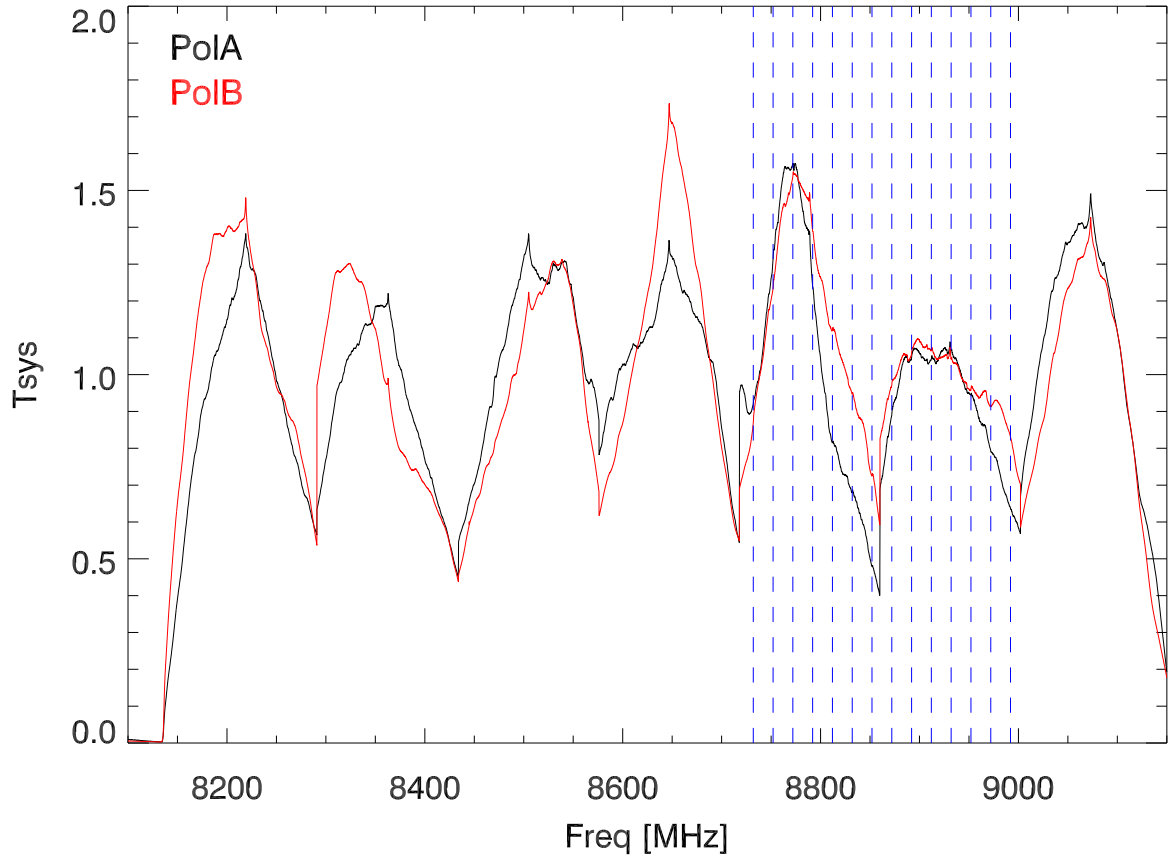

23feb23 xb 70sec avg mas spectra.

rms/mean by freq channel.