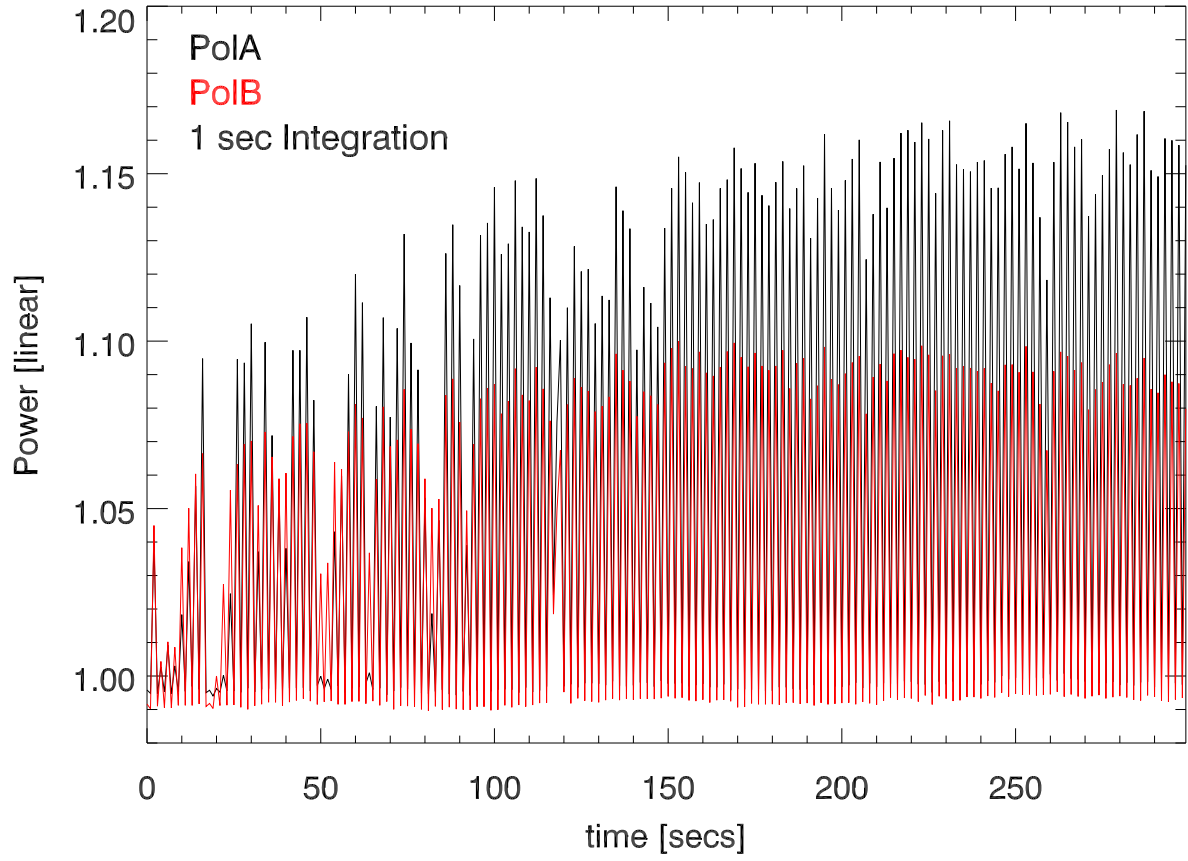

230627 A4005 on/off-1 G351. file 900

rms/mean by freq channel (300 on src recs)

tot pwr freq 9110 to 9114 vs time

230627 a4005 file 900 G351 spc of TotPwr 9110-9114