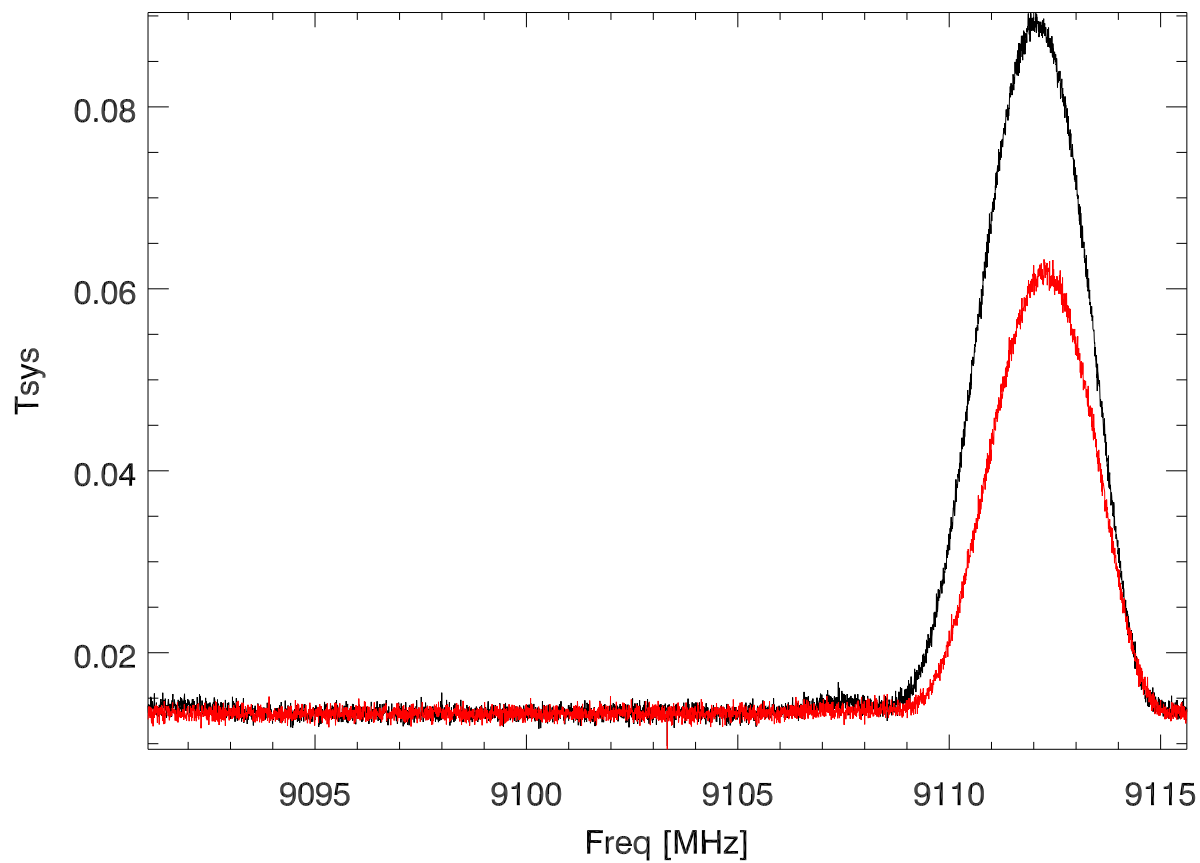

230627 A4005 on/off-1 G351. file 900

rms/mean by freq channel (300 on src recs)

tot pwr freq 9110 to 9114 vs time

230627 a4005 file 900 G351 spc of TotPwr 9110-9114