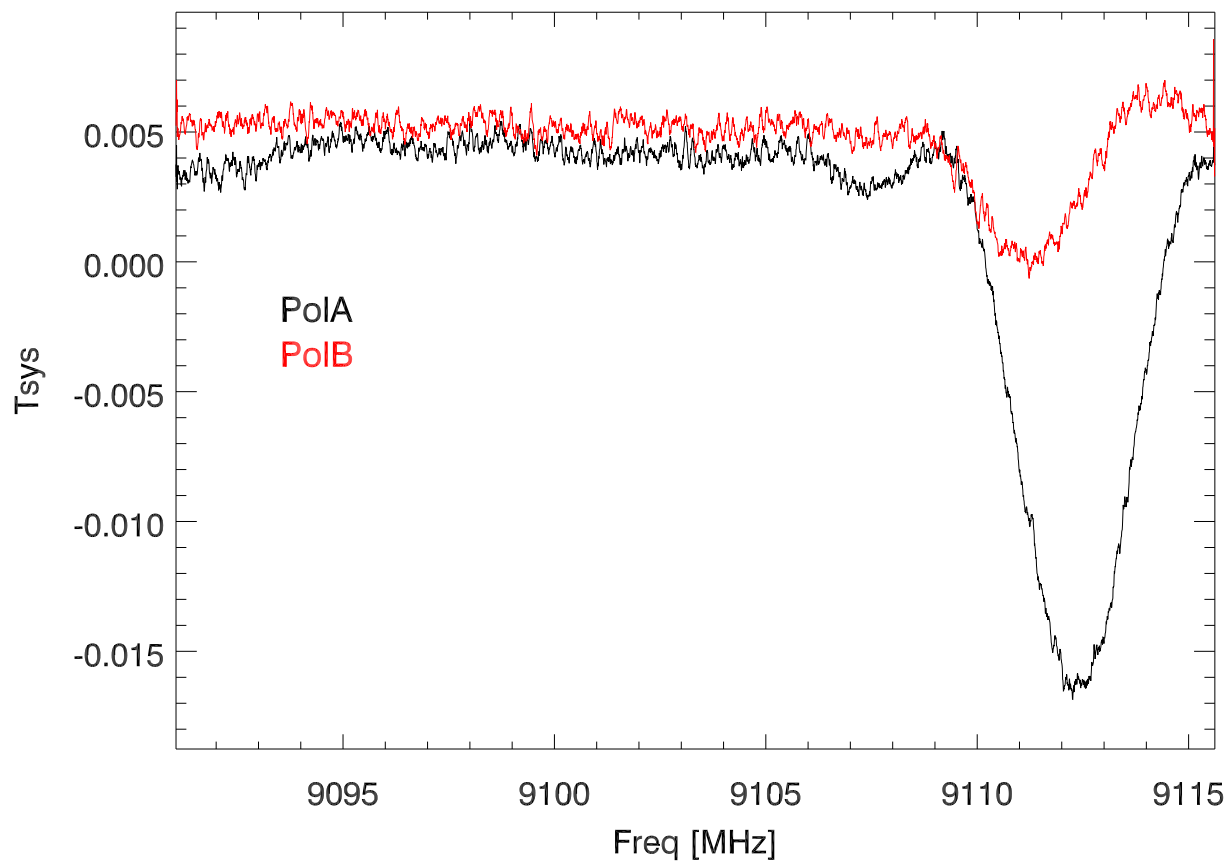

230627 A4005 on/off-1 G351. file 900

rms/mean by freq channel (300 on src recs)

tot pwr freq 9110 to 9114 vs time

230627 a4005 file 900 G351 spc of TotPwr 9110-9114