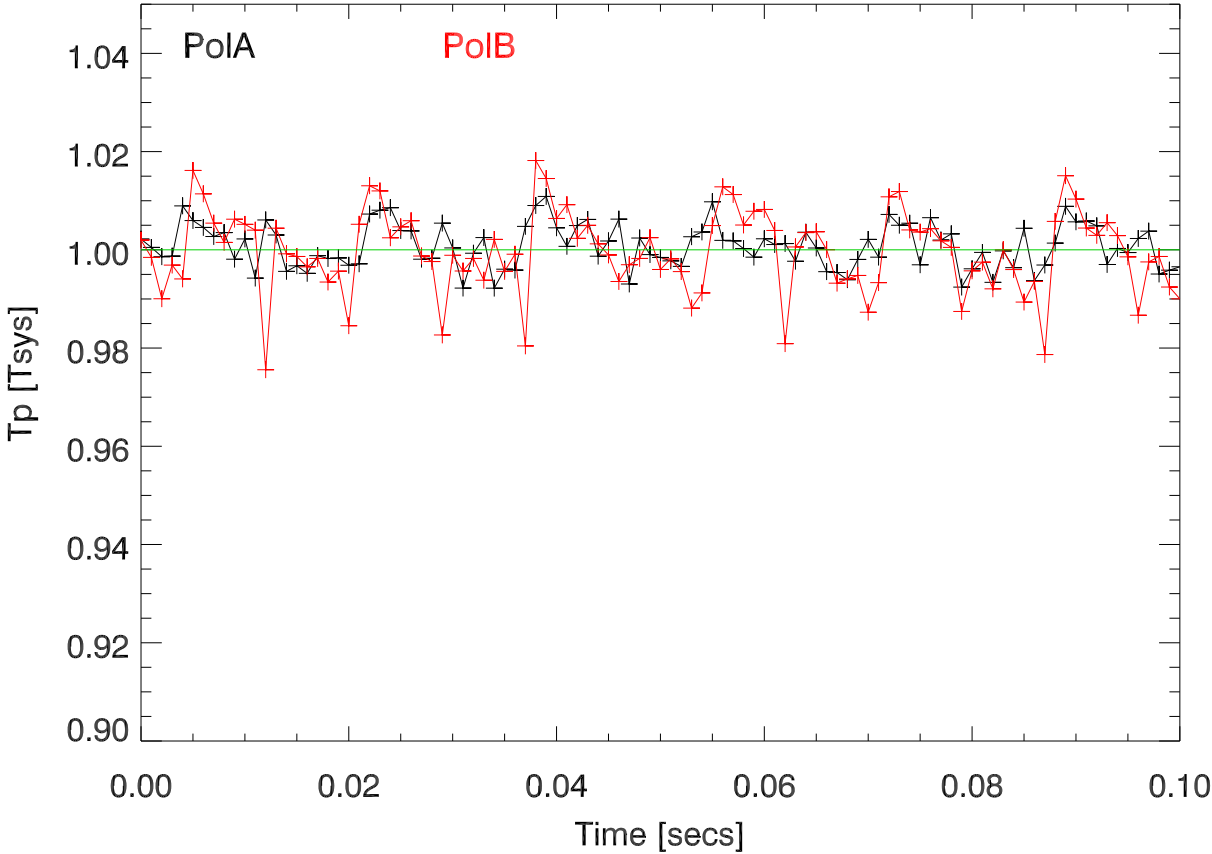

221110 Tp vs Time. (File 600: Bias cables back to normal (same as file 400))

Total power spectral magnitude