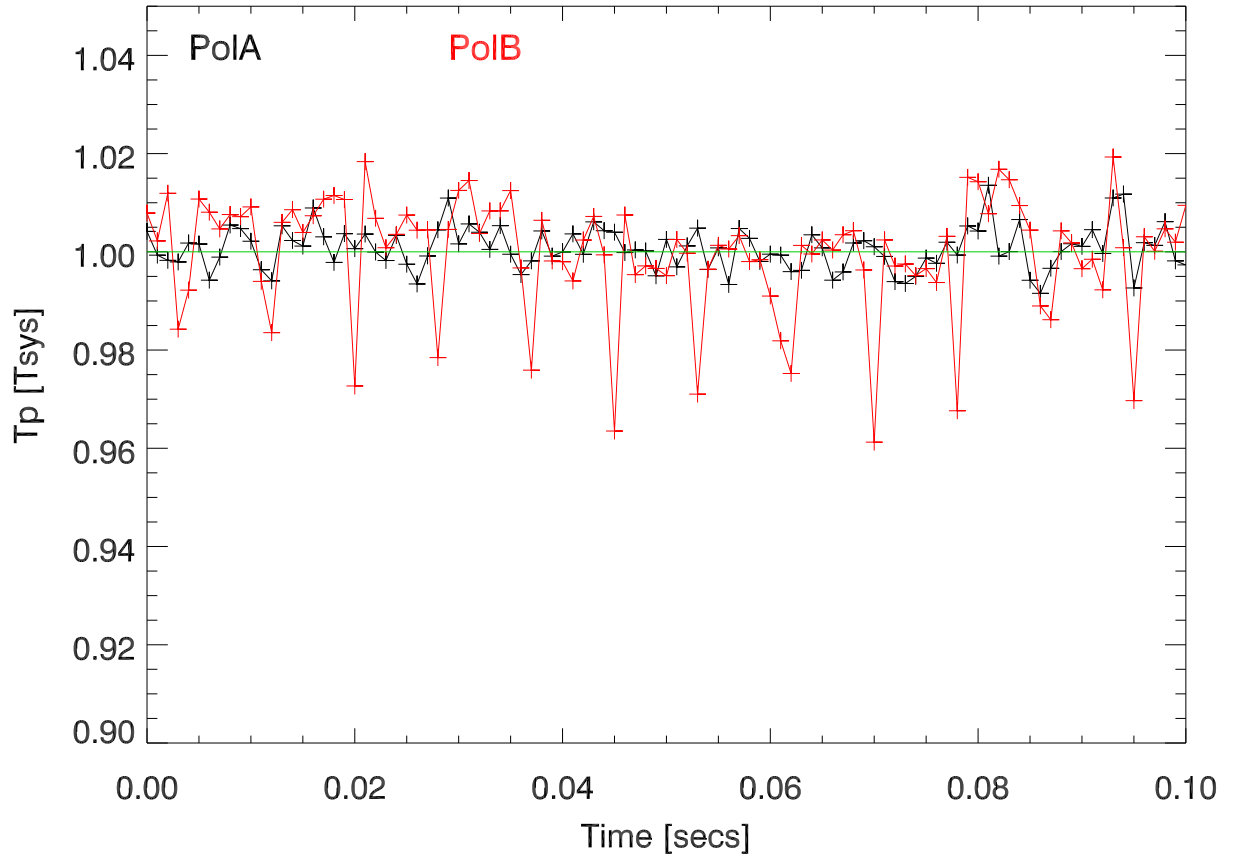

221110 Tp vs Time. (File 100: calFibBufAcOff. CalBox installed, ACon)

Total power spectral magnitude