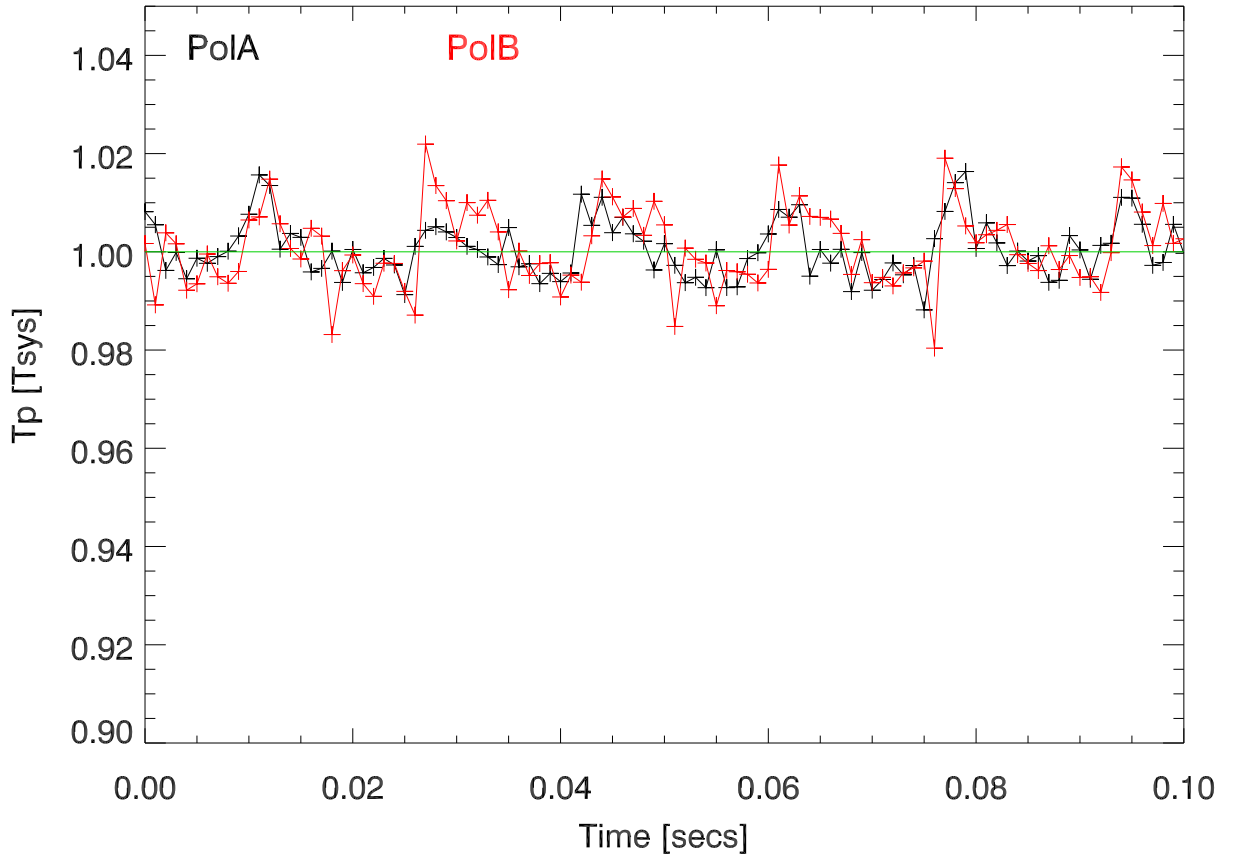

221109 Tp vs Time. (Fiber bufBoxOff, CalBox InLab)

Total power spectral magnitude