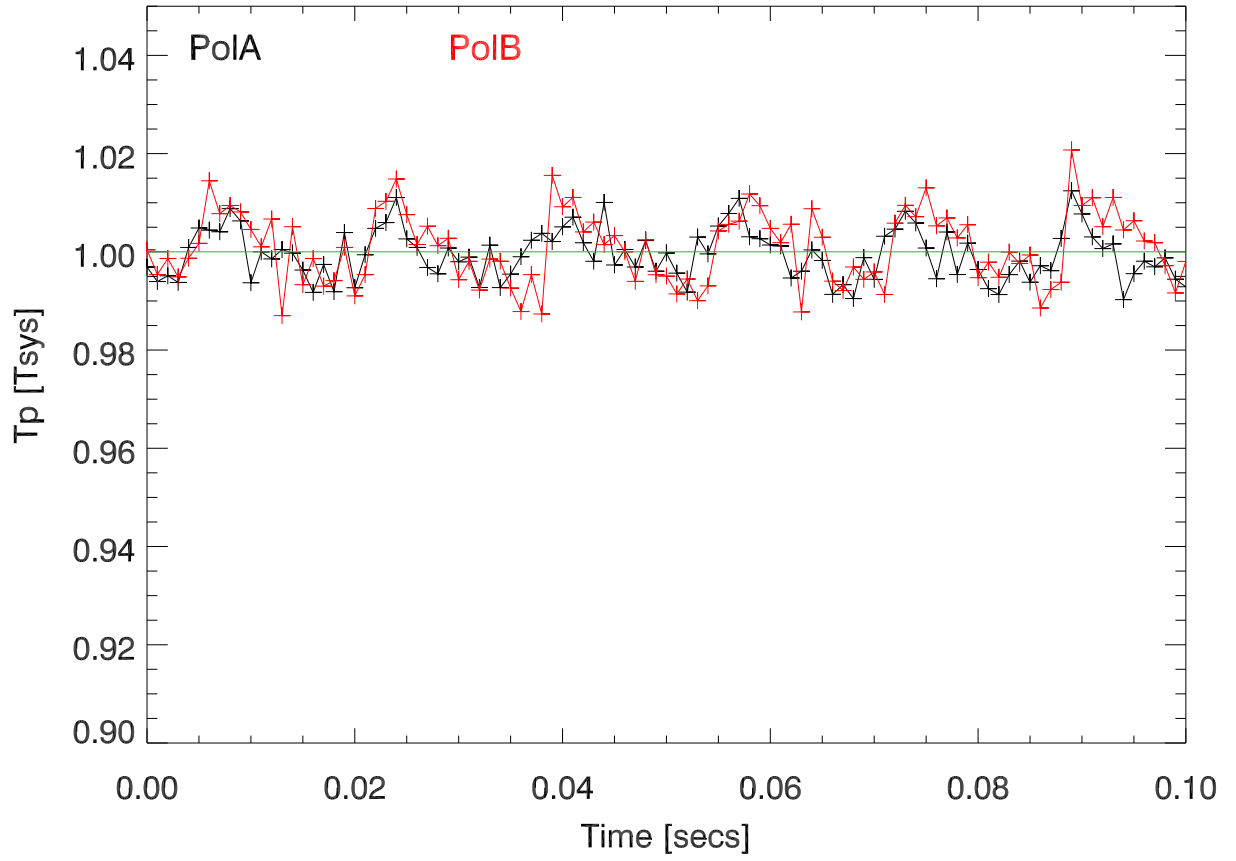

221109 Tp vs Time. (Fiber bufBoxOff, CalBox InLab)

Total power spectral magnitude