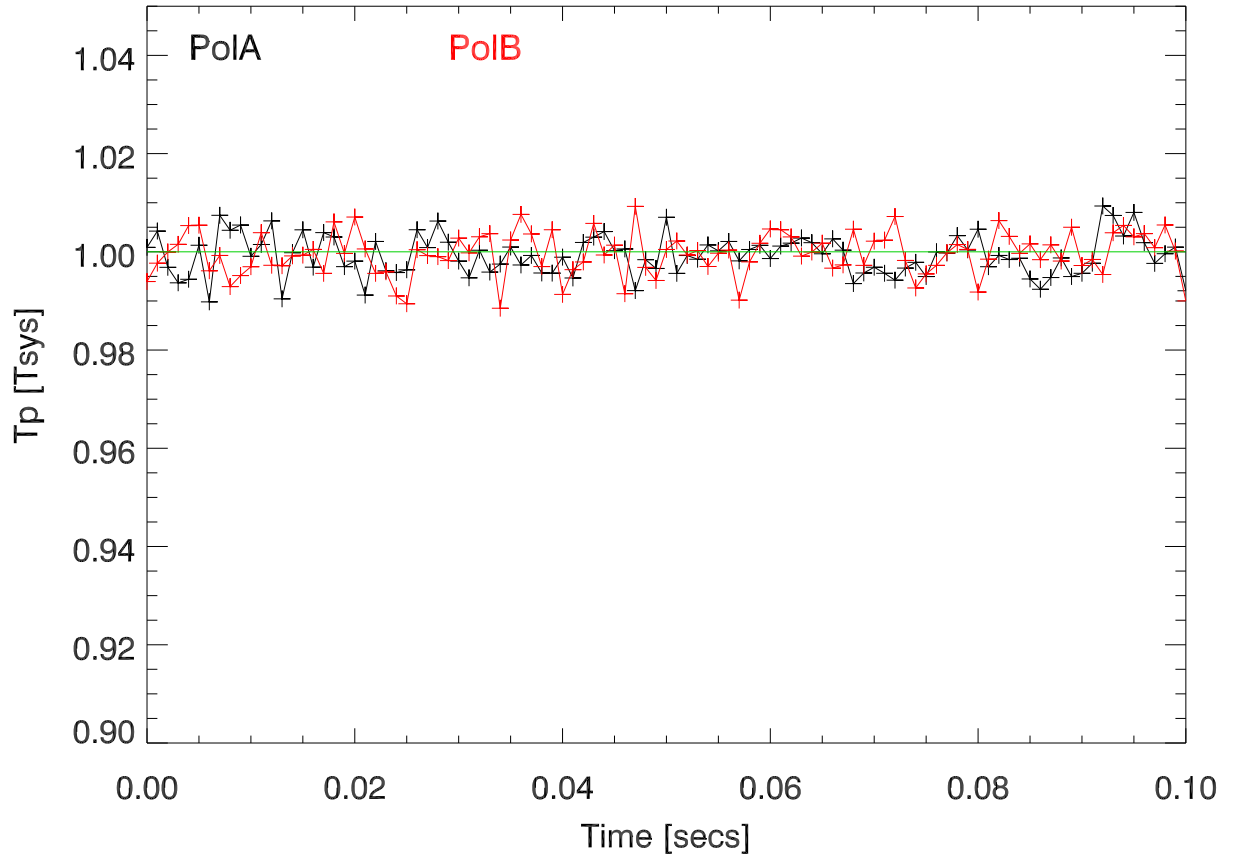

221109 Tp vs Time. (Fiber bufBoxOff, CalBoxOn, CableOut)

Total power spectral magnitude