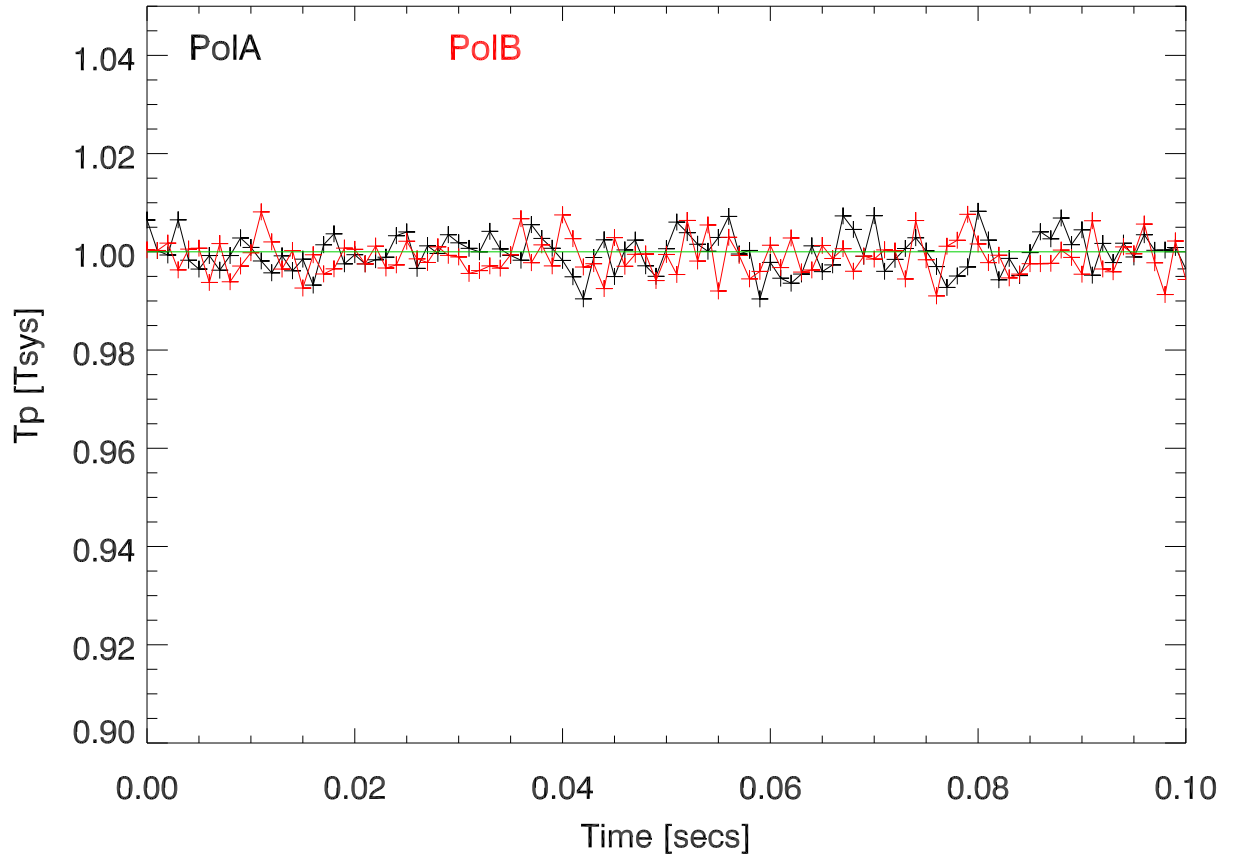

221109 Tp vs Time. (Fiber bufBoxOff, CalBoxOff)

Total power spectral magnitude