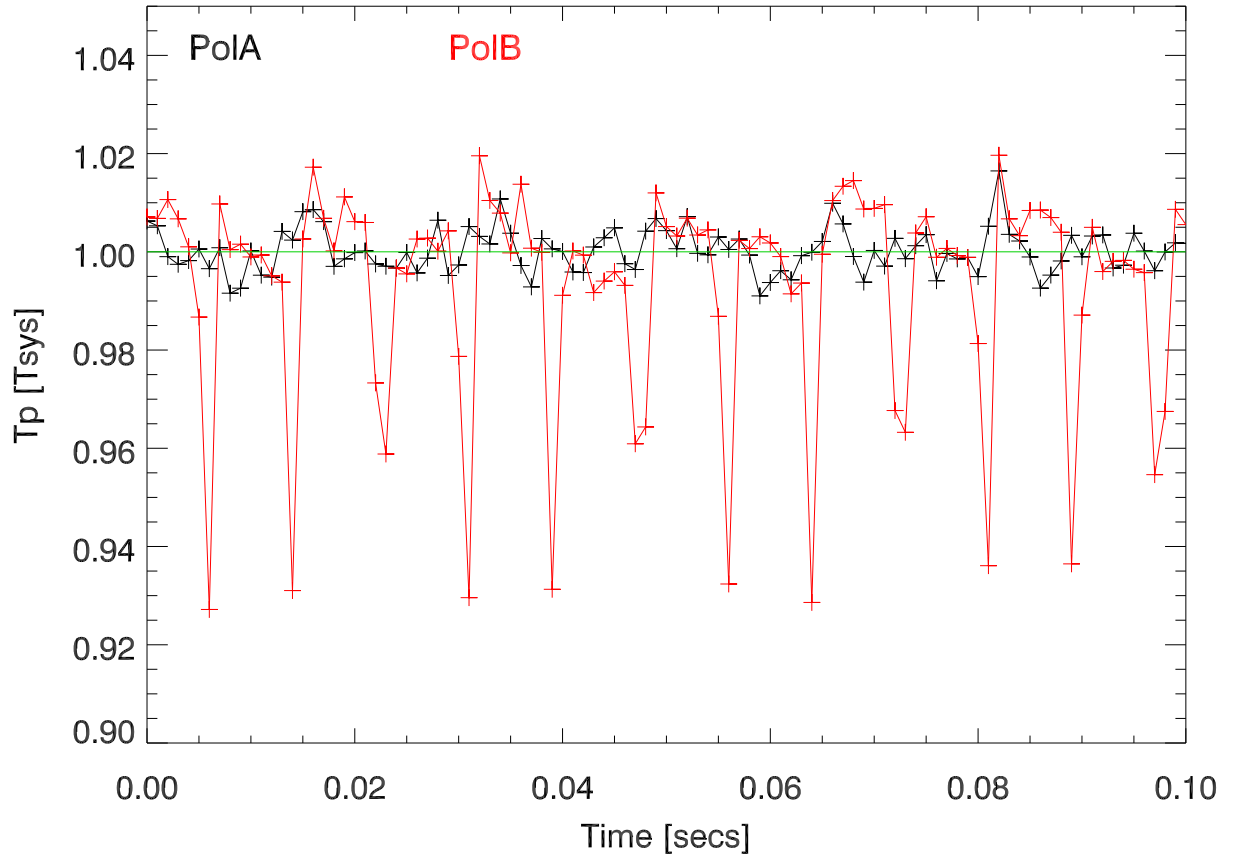

221109 Tp vs Time. (Fiber bufBoxOff)

Total power spectral magnitude