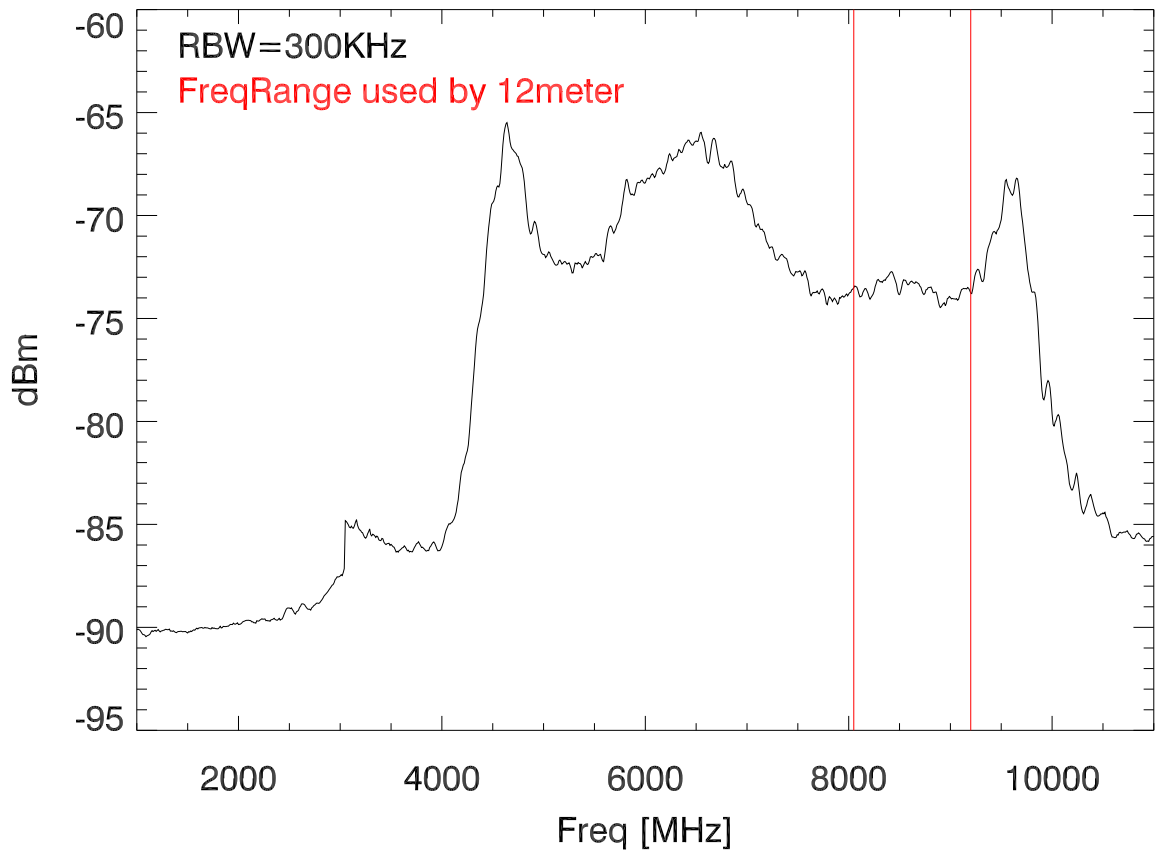

12m xb Ina (miteq) output spectra with 50 ohm load at input

Amp gain (correct for rbw and 50ohmLoad)

Ina output when on 50 ohm load and on antenna