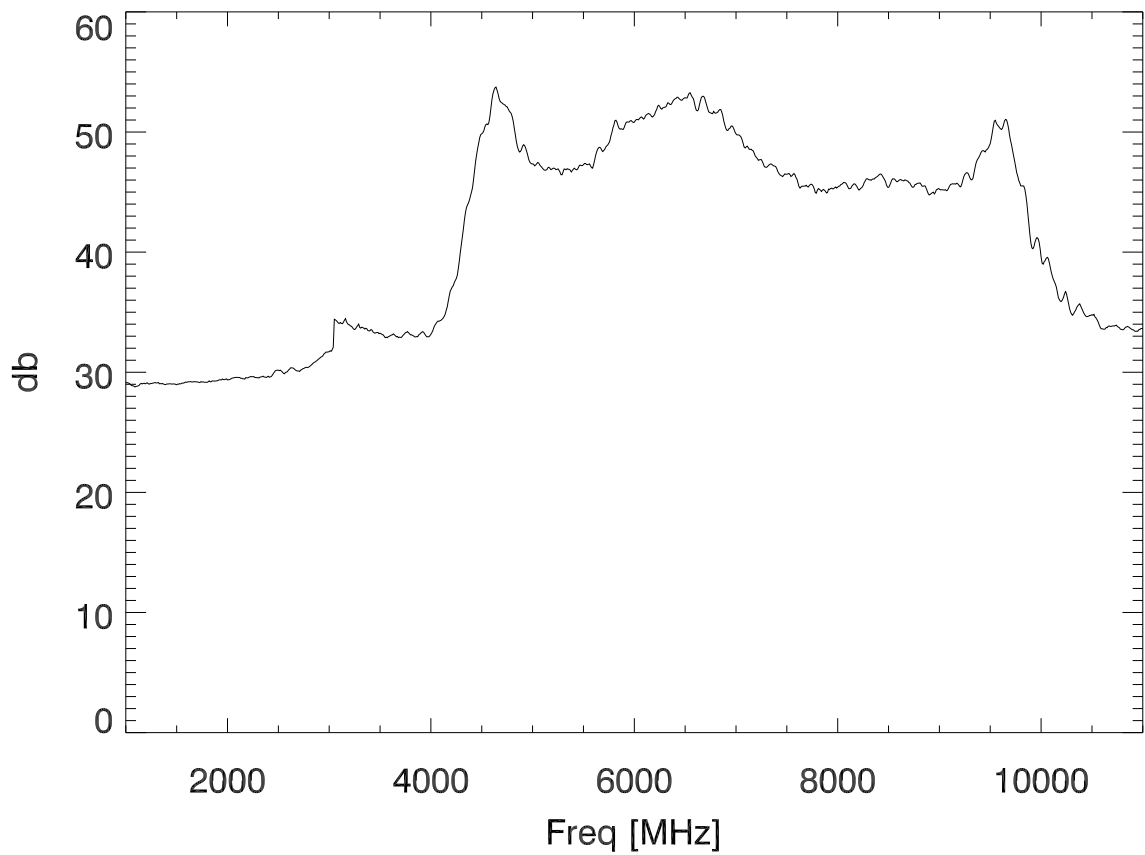

12m xb Ina (miteq) output spectra with 50 ohm load at input

Amp gain (correct for rbw and 50ohmLoad)

Ina output when on 50 ohm load and on antenna