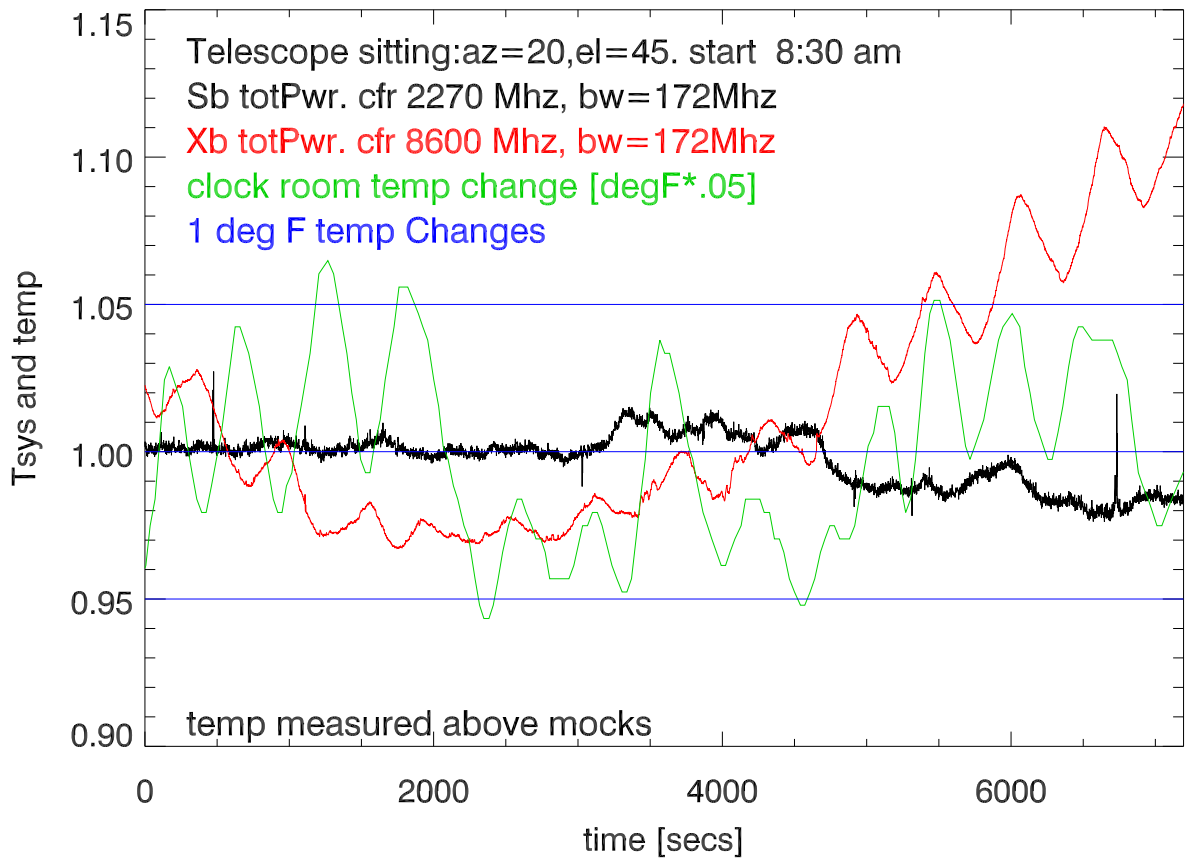

03mar16 12meter sb,xb total pwr vs time and room temp

03mar16 12meter sb,xb total pwr vs time and room temp