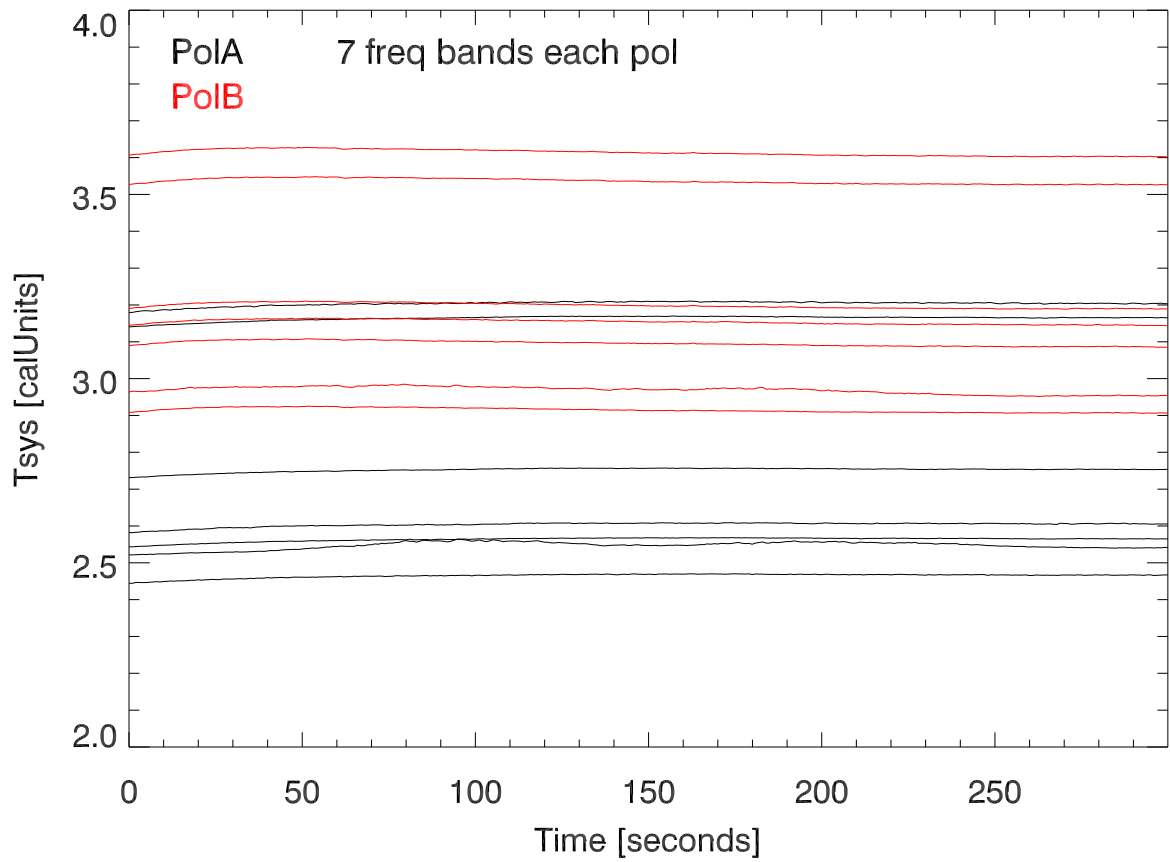

220108 12m xband Tsys vs time in calUnits for psr B0833-45

Relative Tsys change vs time for B0833-45