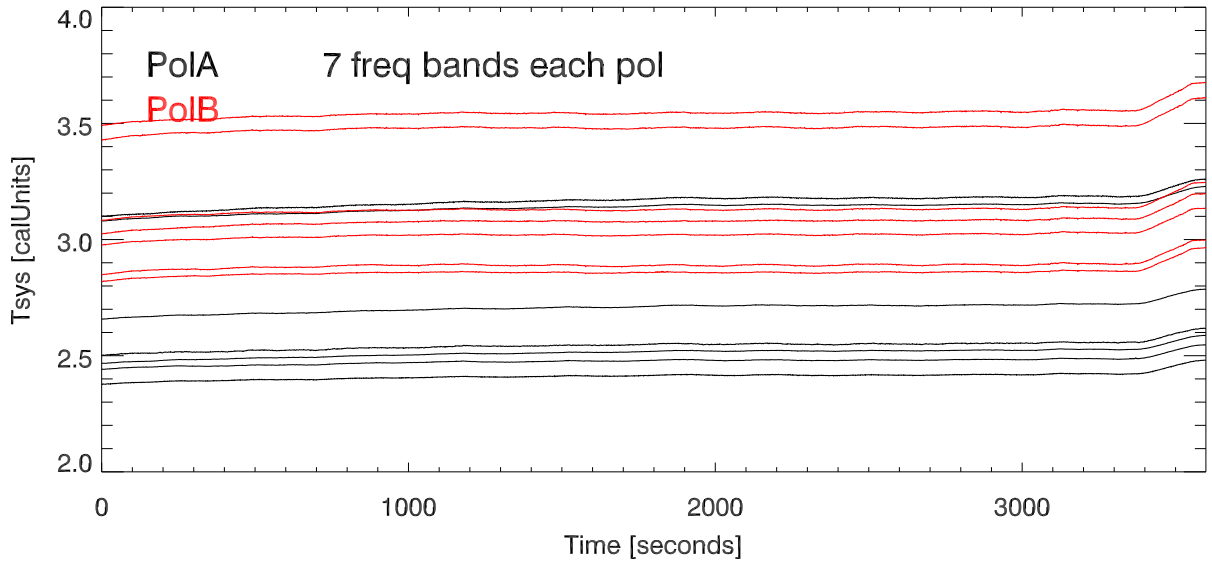

220105 12m xband Tsys vs time in calUnits for psr B0329+54

220105 12m xband Tsys vs time in calUnits for psr B0833-45

Median Tsys Ratio B0329+54/B0833-45 by frequency