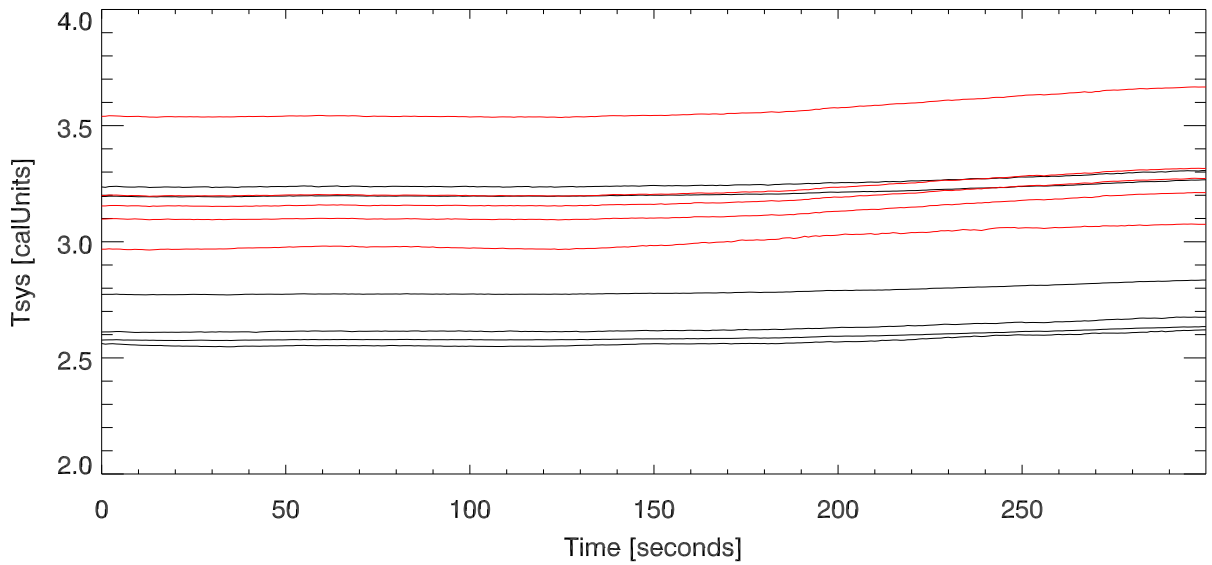

220105 12m xband Tsys vs time in calUnits for psr B0329+54

220105 12m xband Tsys vs time in calUnits for psr B0833-45

Median Tsys Ratio B0329+54/B0833-45 by frequency