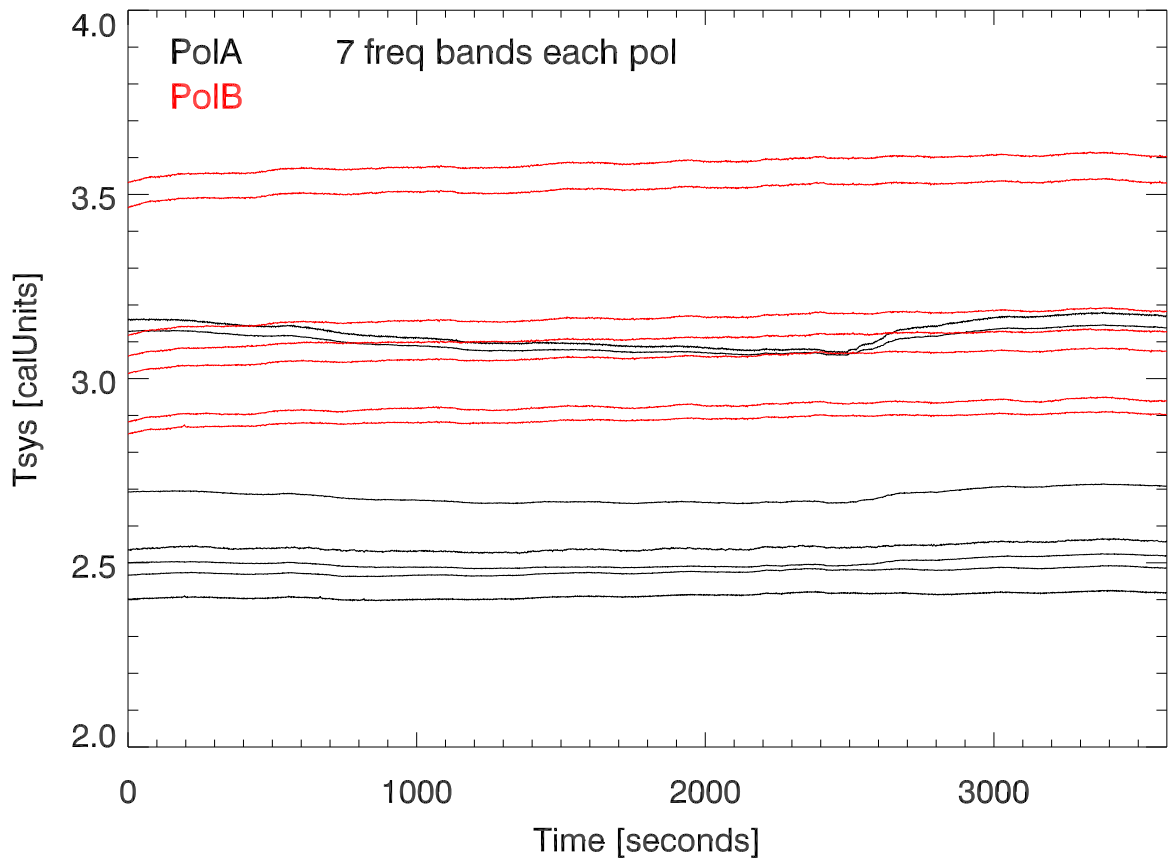

220103 12m xband Tsys vs time in calUnits for psr B0329+54

Relative Tsys change vs time for B0329+54