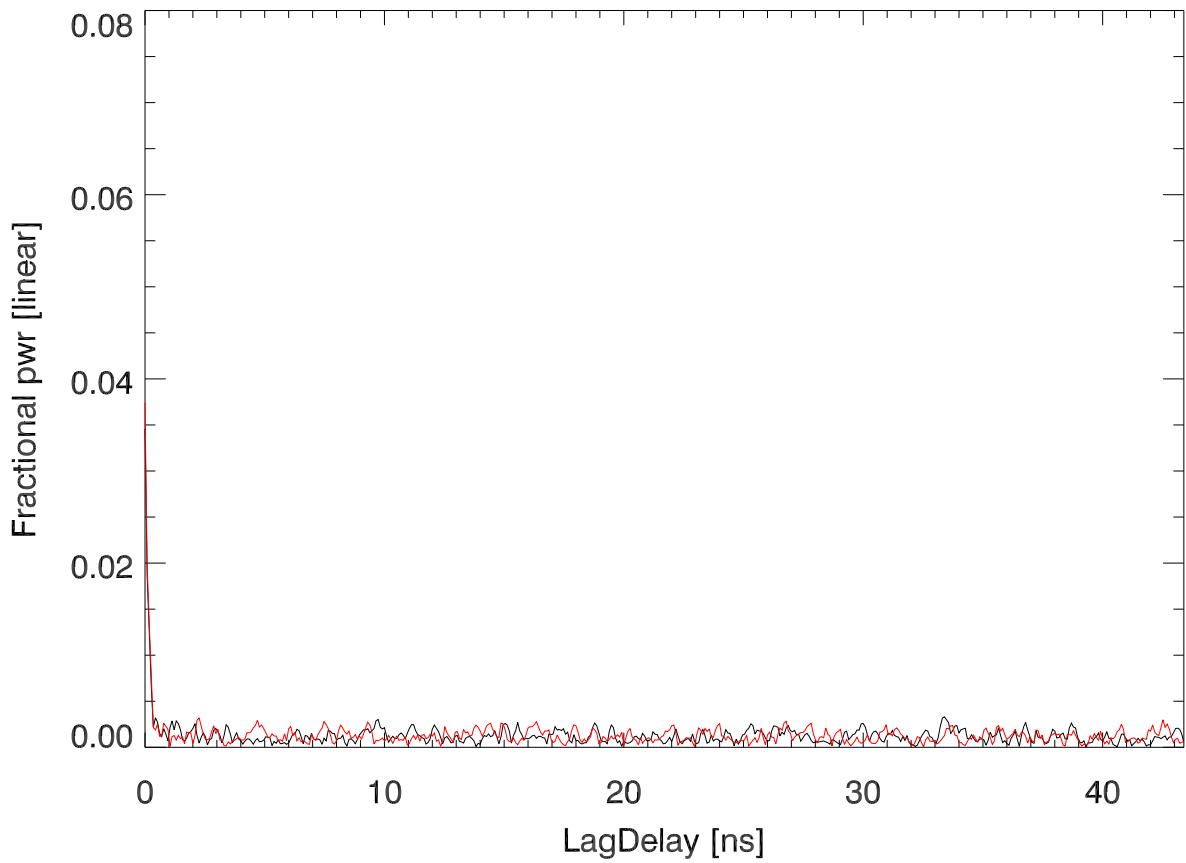

15may23 S21 vs freq RF\_FIBER\_THRU

ACF of S21

S11 vs freq. (reflected from PoIA input)

ACF of S11

S12 vs freq. (xxx)

ACF of S12

S22 vs freq. (reflected from polB output)

ACF of S22