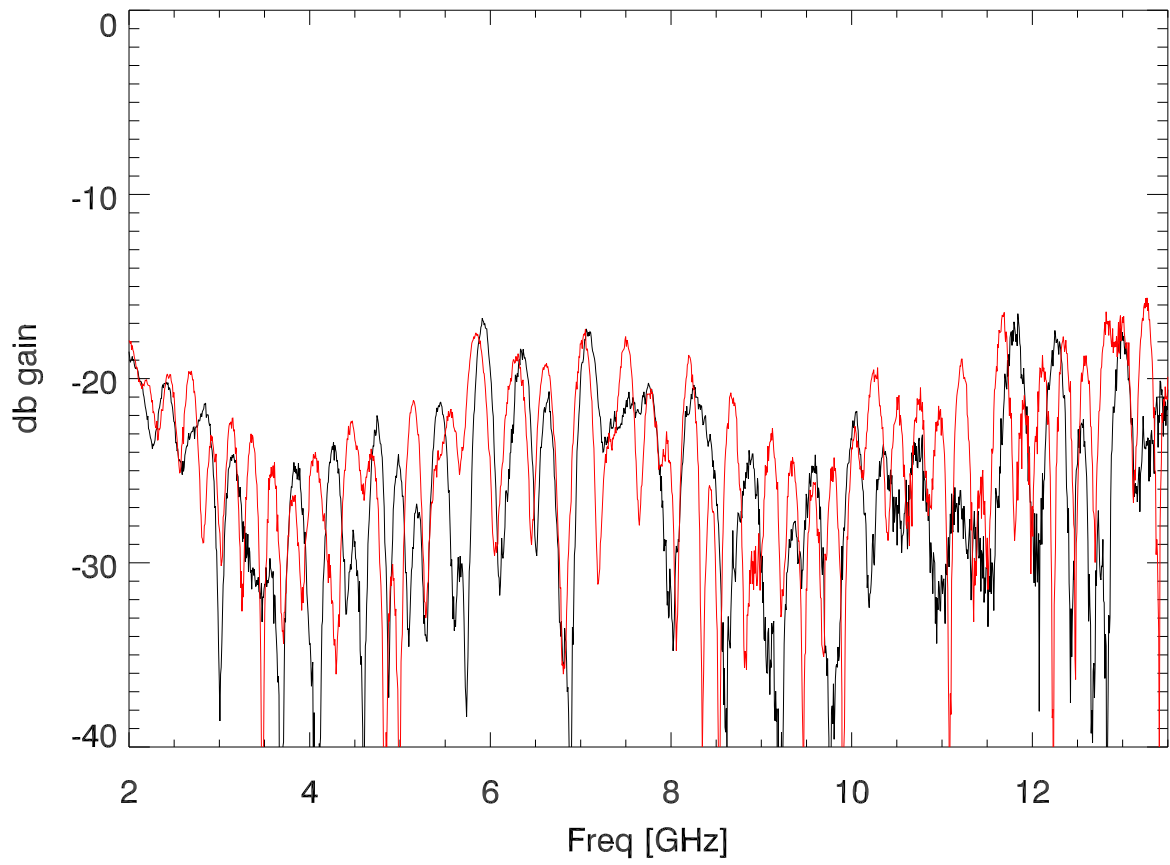

15may23 S21 vs freq RF\_FIBER\_THRU

ACF of S21

S11 vs freq. (reflected from PoIA input)

ACF of S11

S12 vs freq. (xxx)

ACF of S12

S22 vs freq. (reflected from polB output)

ACF of S22