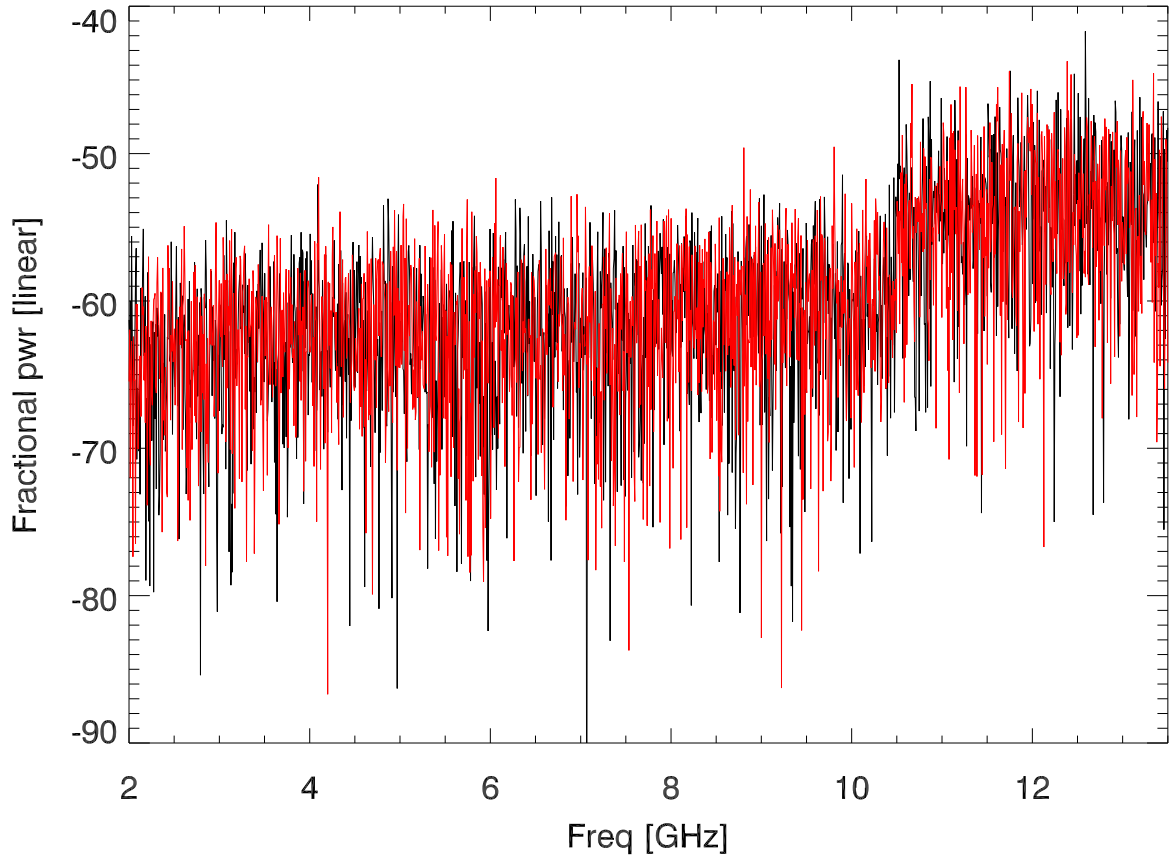

15may23 S21 vs freq RF\_FIBER\_THRU

ACF of S21

S11 vs freq. (reflected from PoIA input)

ACF of S11

S12 vs freq. (xxx)

ACF of S12

S22 vs freq. (reflected from polB output)

ACF of S22