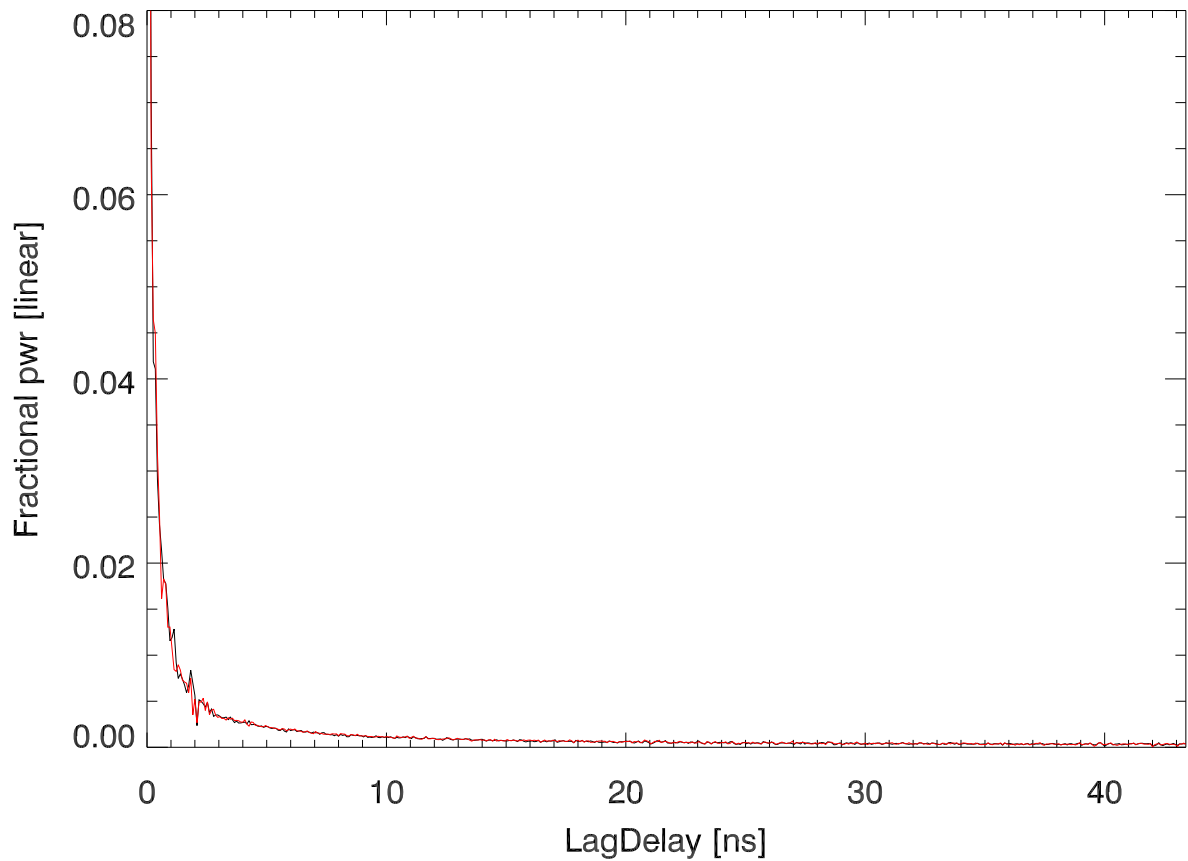

15may23 S21 vs freq RF\_FIBER\_THRU

ACF of S21

S11 vs freq. (reflected from PoIA input)

ACF of S11

S12 vs freq. (xxx)

ACF of S12

S22 vs freq. (reflected from polB output)

ACF of S22