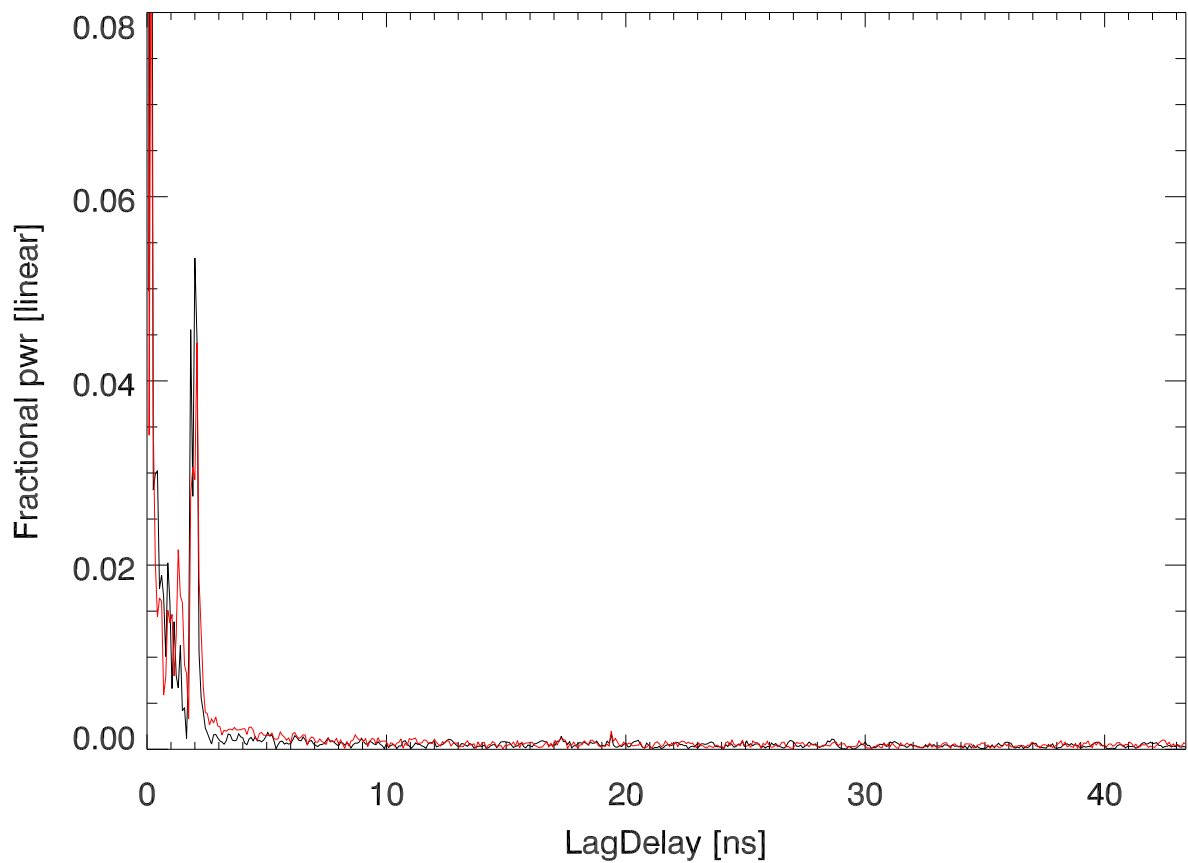

15may23 S21 vs freq RF\_FIBER\_THRU

ACF of S21

S11 vs freq. (reflected from PoIA input)

ACF of S11

S12 vs freq. (xxx)

ACF of S12

S22 vs freq. (reflected from polB output)

ACF of S22