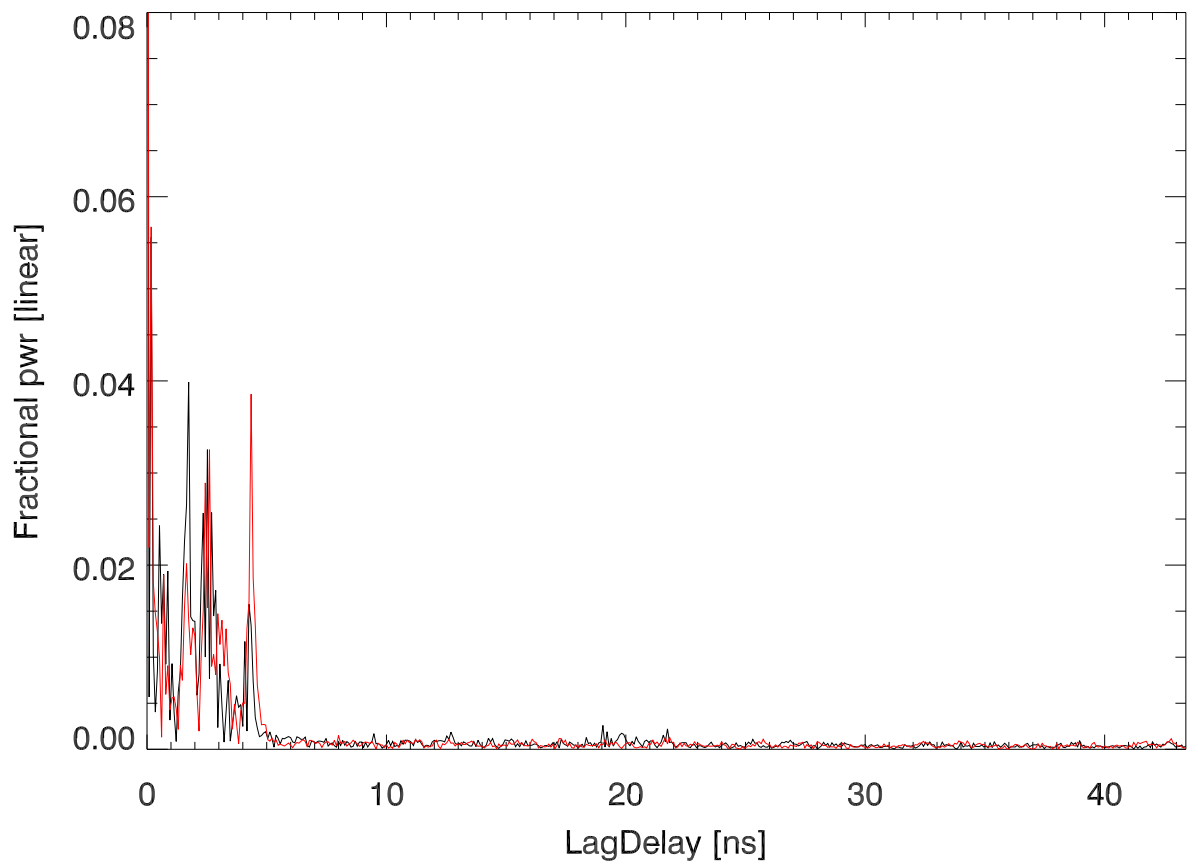

15may23 S21 vs freq RF\_FIBER\_THRU

ACF of S21

S11 vs freq. (reflected from PoIA input)

ACF of S11

S12 vs freq. (xxx)

ACF of S12

S22 vs freq. (reflected from polB output)

ACF of S22