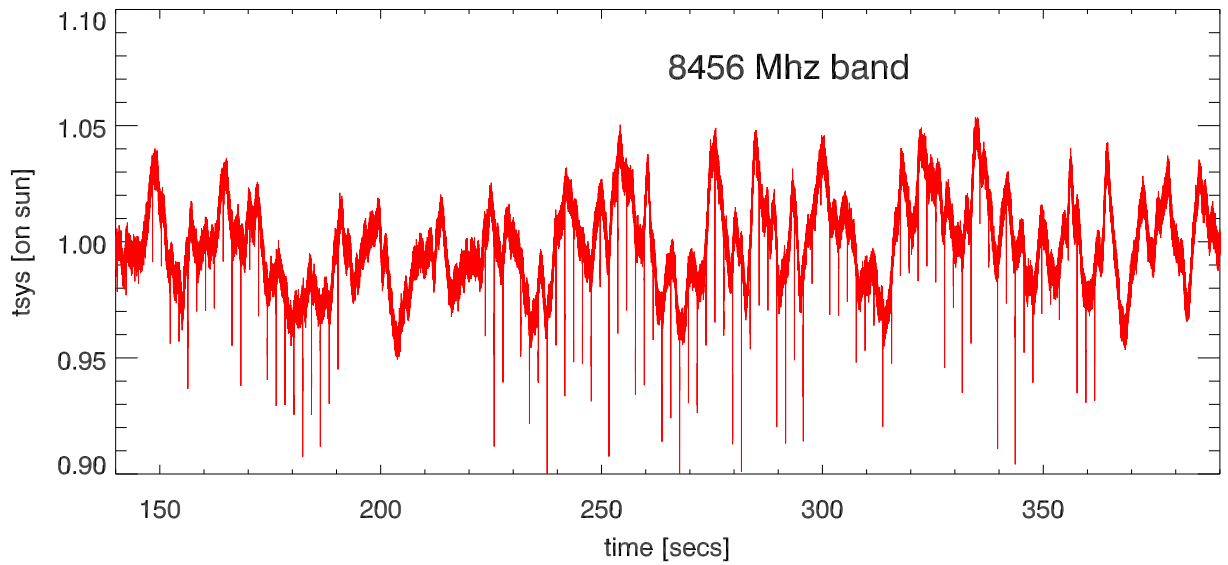

210707 p12m on sun. totPwr (80Mhz) vs time (2ms sampling). PoIA

210707 p12m on sun. totPwr (80Mhz) vs time (2ms sampling). PoIB

Blowup around 1 dropout. Overplot all 7 bands PoIB