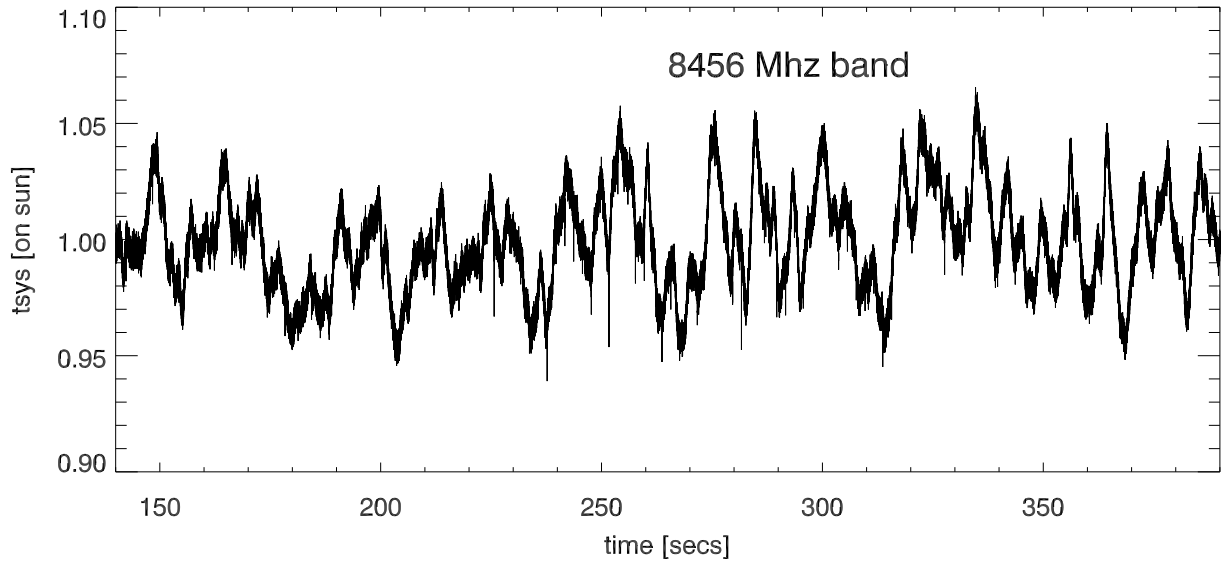

210707 p12m on sun. totPwr (80Mhz) vs time (2ms sampling). PoIA

210707 p12m on sun. totPwr (80Mhz) vs time (2ms sampling). PoIB

Blowup around 1 dropout. Overplot all 7 bands PoIB