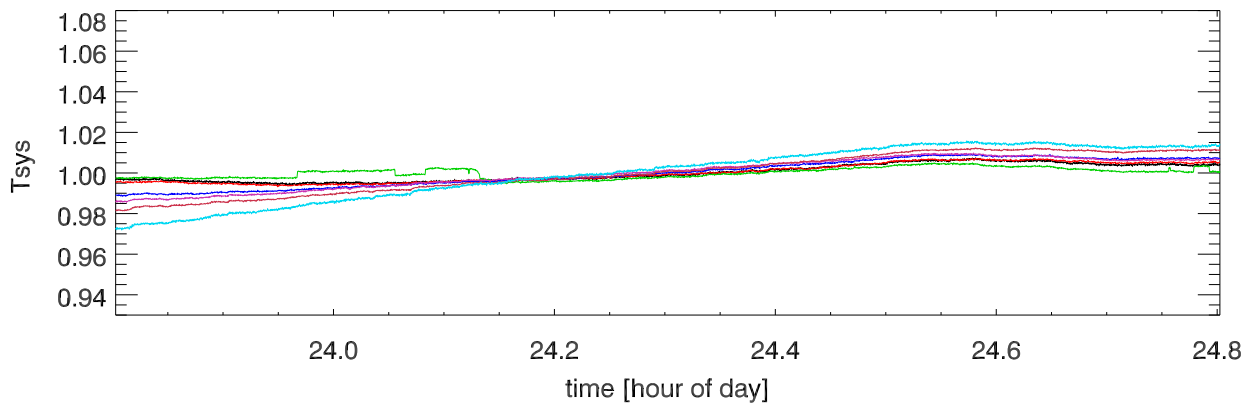

210701 12m totalPwr(172Mhz) vs hour. OverplotBands. PoIA

210701 12m totalPwr(172Mhz) vs hour. OverplotBands. PoIB

210701 12m totalPwr(172Mhz) vs hour. OverplotBands. PoIA

210701 12m totalPwr(172Mhz) vs hour. OverplotBands. PoIB