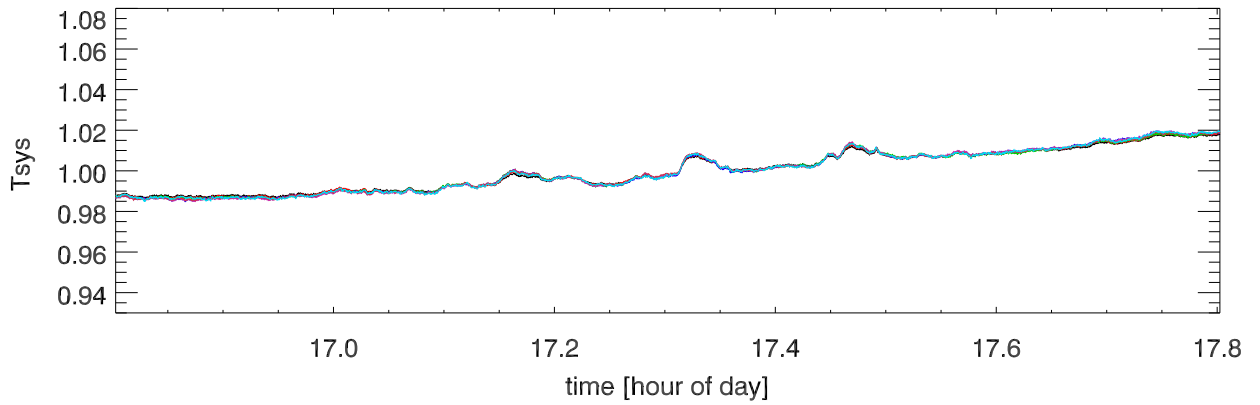

210701 12m totalPwr(172Mhz) vs hour. OverplotBands. PoIA

210701 12m totalPwr(172Mhz) vs hour. OverplotBands. PoIB

210701 12m totalPwr(172Mhz) vs hour. OverplotBands. PoIA

210701 12m totalPwr(172Mhz) vs hour. OverplotBands. PoIB