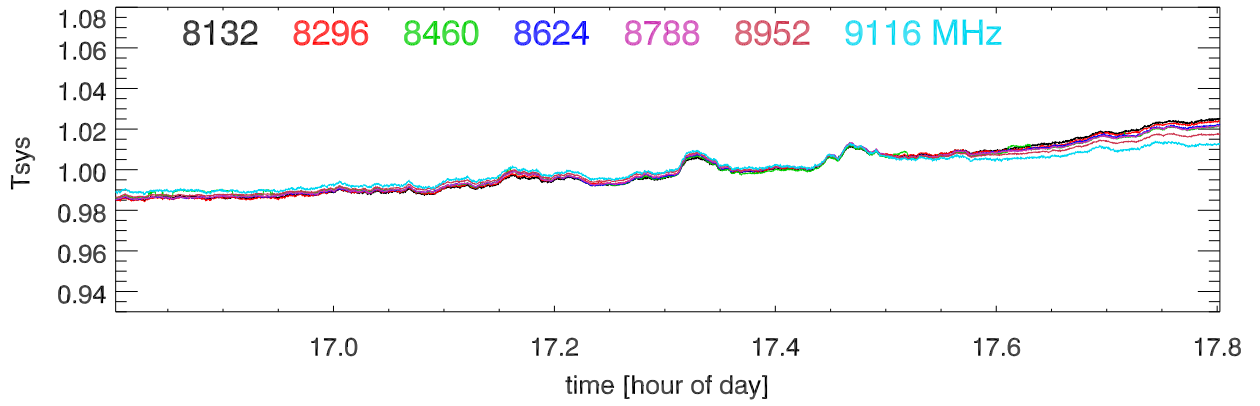

210701 12m totalPwr(172Mhz) vs hour. OverplotBands. PoIA

210701 12m totalPwr(172Mhz) vs hour. OverplotBands. PoIB

210701 12m totalPwr(172Mhz) vs hour. OverplotBands. PoIA

210701 12m totalPwr(172Mhz) vs hour. OverplotBands. PoIB