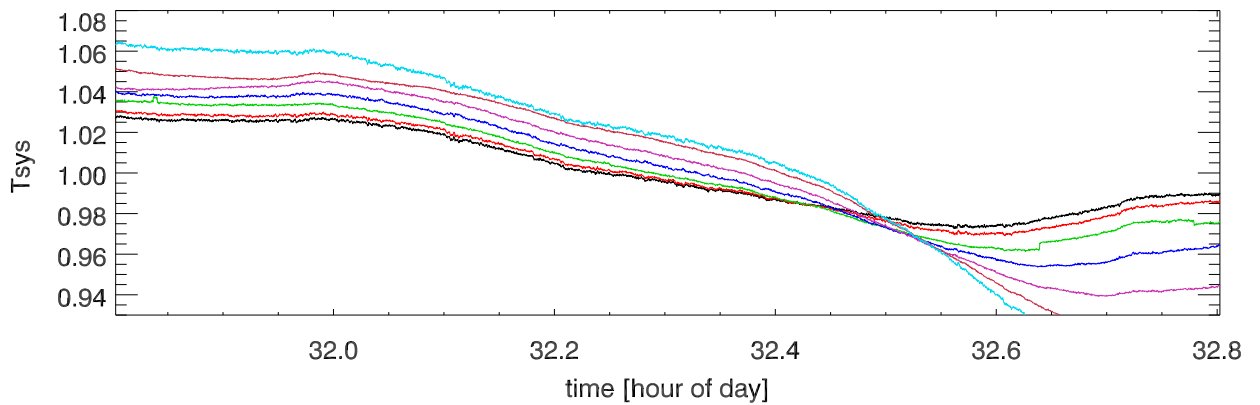

210701 12m totalPwr(172Mhz) vs hour. OverplotBands. PoIA

210701 12m totalPwr(172Mhz) vs hour. OverplotBands. PoIB

210701 12m totalPwr(172Mhz) vs hour. OverplotBands. PoIA

210701 12m totalPwr(172Mhz) vs hour. OverplotBands. PoIB