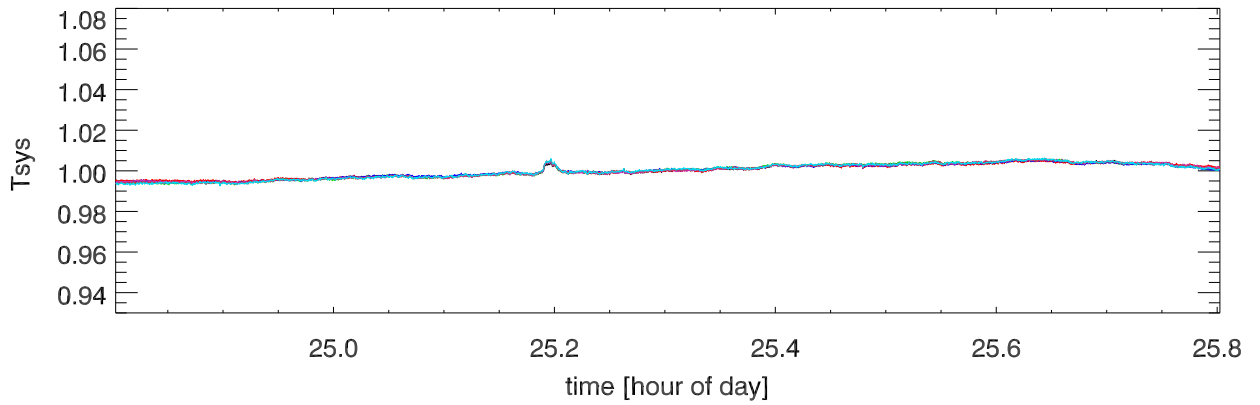

210701 12m totalPwr(172Mhz) vs hour. OverplotBands. PoIA

210701 12m totalPwr(172Mhz) vs hour. OverplotBands. PoIB

210701 12m totalPwr(172Mhz) vs hour. OverplotBands. PoIA

210701 12m totalPwr(172Mhz) vs hour. OverplotBands. PoIB