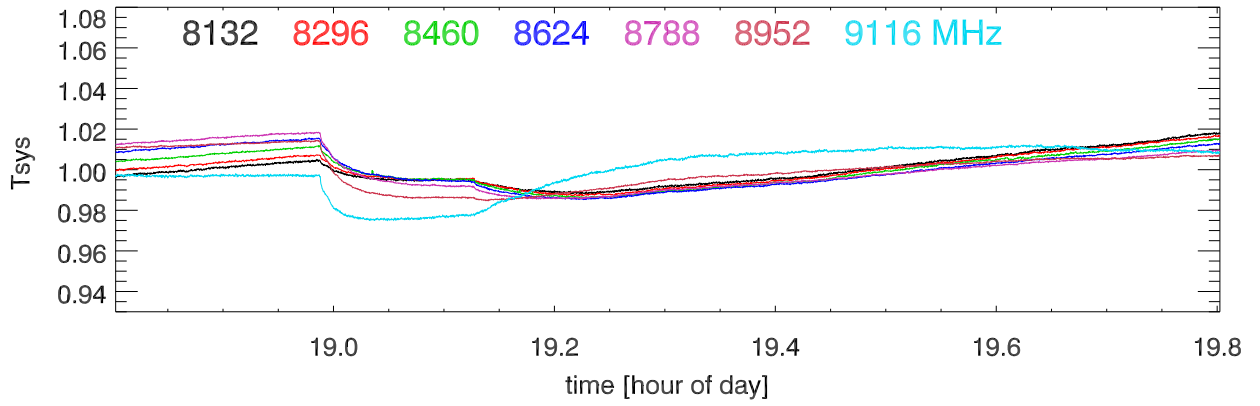

210701 12m totalPwr(172Mhz) vs hour. OverplotBands. PoIA

210701 12m totalPwr(172Mhz) vs hour. OverplotBands. PoIB

210701 12m totalPwr(172Mhz) vs hour. OverplotBands. PoIA

210701 12m totalPwr(172Mhz) vs hour. OverplotBands. PoIB