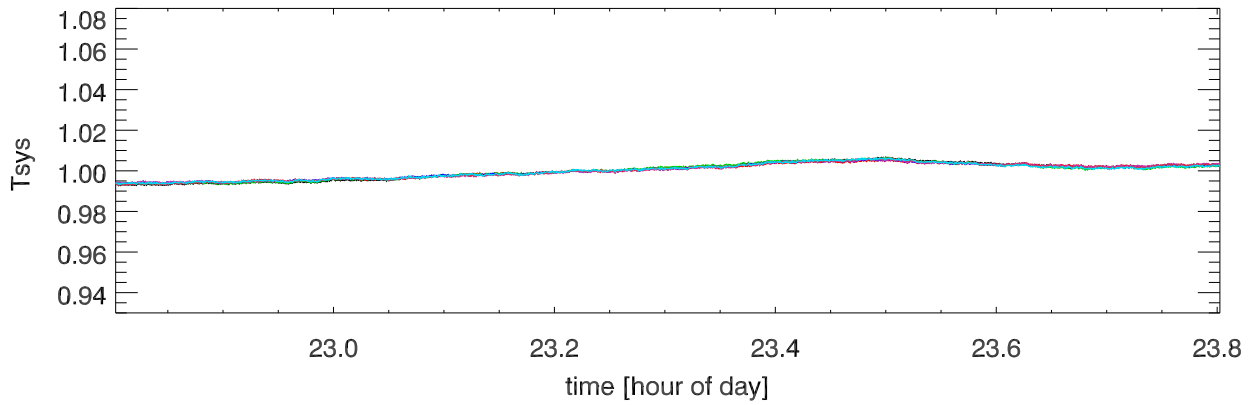

210701 12m totalPwr(172Mhz) vs hour. OverplotBands. PoIA

210701 12m totalPwr(172Mhz) vs hour. OverplotBands. PoIB

210701 12m totalPwr(172Mhz) vs hour. OverplotBands. PoIA

210701 12m totalPwr(172Mhz) vs hour. OverplotBands. PoIB