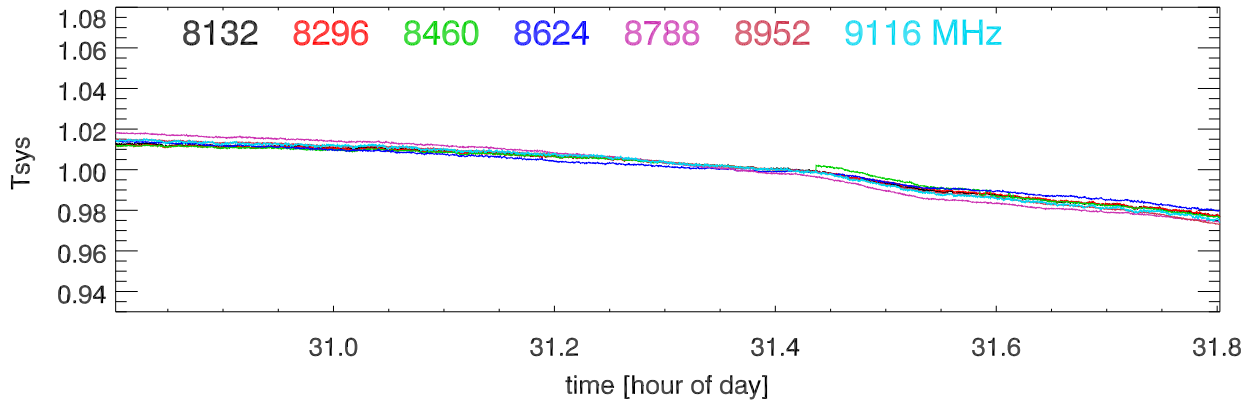

210701 12m totalPwr(172Mhz) vs hour. OverplotBands. PoIA

210701 12m totalPwr(172Mhz) vs hour. OverplotBands. PoIB

210701 12m totalPwr(172Mhz) vs hour. OverplotBands. PoIA

210701 12m totalPwr(172Mhz) vs hour. OverplotBands. PoIB