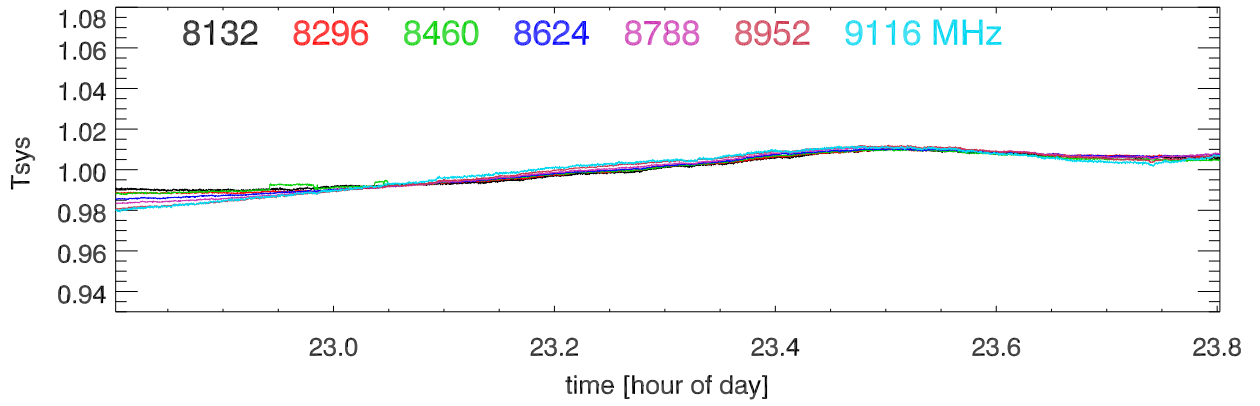

210701 12m totalPwr(172Mhz) vs hour. OverplotBands. PoIA

210701 12m totalPwr(172Mhz) vs hour. OverplotBands. PoIB

210701 12m totalPwr(172Mhz) vs hour. OverplotBands. PoIA

210701 12m totalPwr(172Mhz) vs hour. OverplotBands. PoIB