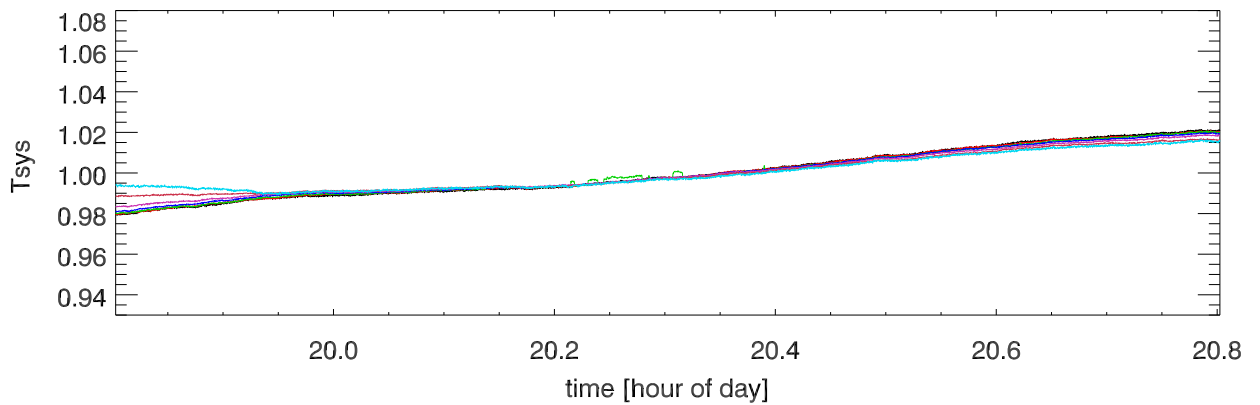

210701 12m totalPwr(172Mhz) vs hour. OverplotBands. PoIA

210701 12m totalPwr(172Mhz) vs hour. OverplotBands. PoIB

210701 12m totalPwr(172Mhz) vs hour. OverplotBands. PoIA

210701 12m totalPwr(172Mhz) vs hour. OverplotBands. PoIB