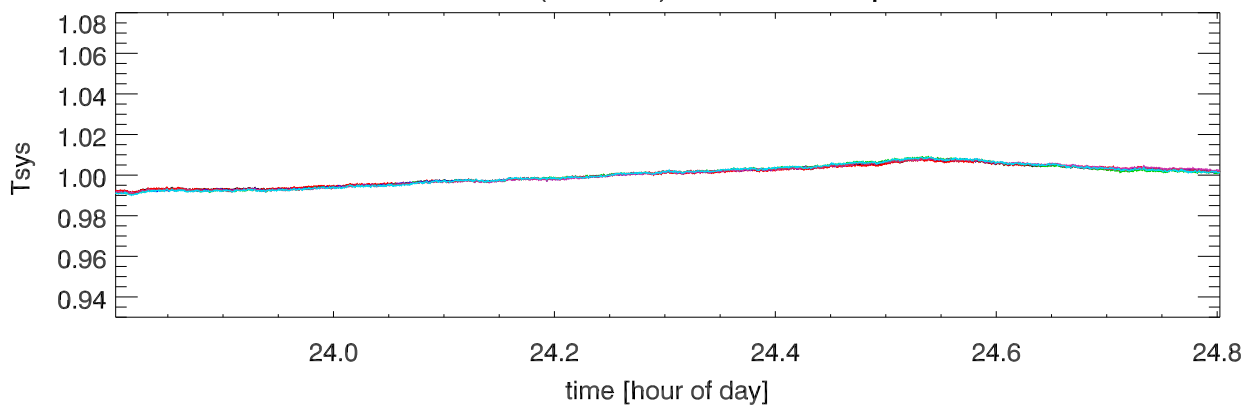

210701 12m totalPwr(172Mhz) vs hour. OverplotBands. PoIA

210701 12m totalPwr(172Mhz) vs hour. OverplotBands. PoIB

210701 12m totalPwr(172Mhz) vs hour. OverplotBands. PoIA

210701 12m totalPwr(172Mhz) vs hour. OverplotBands. PoIB