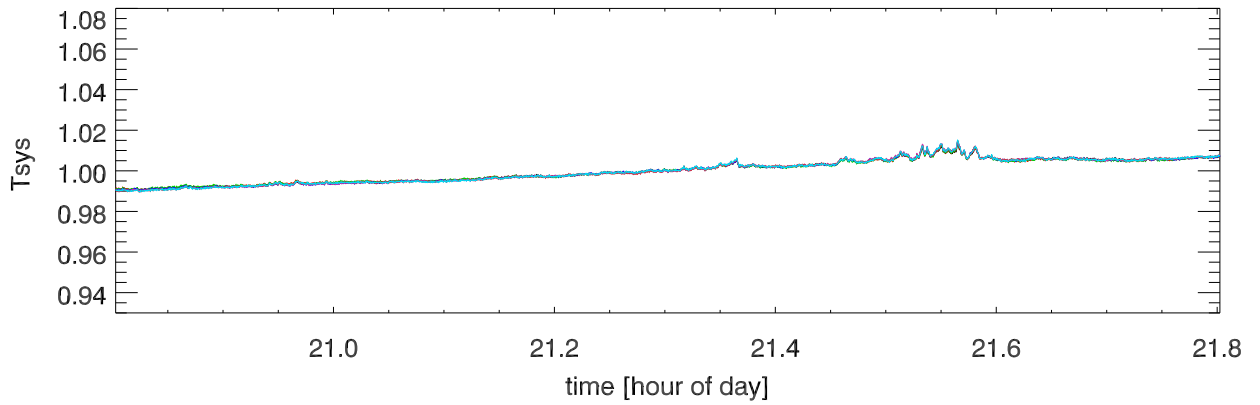

210701 12m totalPwr(172Mhz) vs hour. OverplotBands. PoIA

210701 12m totalPwr(172Mhz) vs hour. OverplotBands. PoIB

210701 12m totalPwr(172Mhz) vs hour. OverplotBands. PoIA

210701 12m totalPwr(172Mhz) vs hour. OverplotBands. PoIB