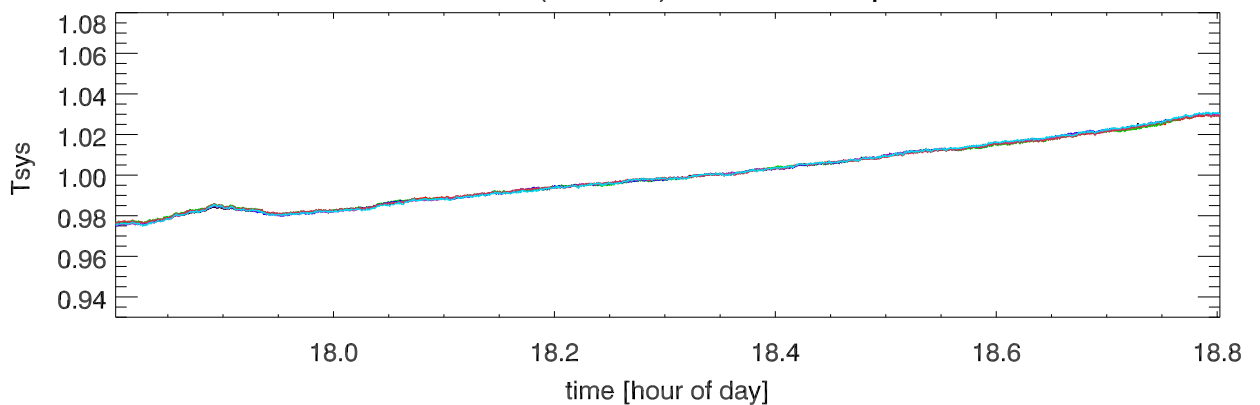

210701 12m totalPwr(172Mhz) vs hour. OverplotBands. PoIA

210701 12m totalPwr(172Mhz) vs hour. OverplotBands. PoIB

210701 12m totalPwr(172Mhz) vs hour. OverplotBands. PoIA

210701 12m totalPwr(172Mhz) vs hour. OverplotBands. PoIB