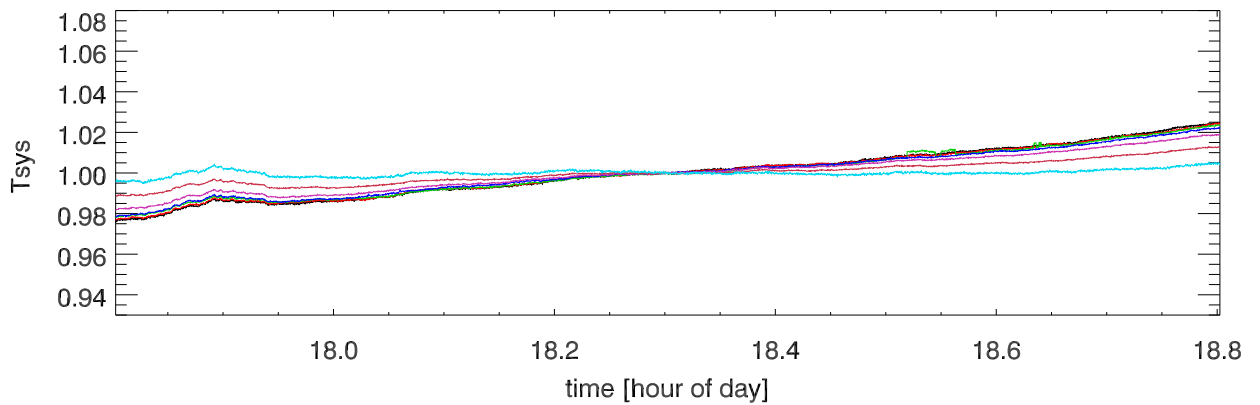

210701 12m totalPwr(172Mhz) vs hour. OverplotBands. PoIA

210701 12m totalPwr(172Mhz) vs hour. OverplotBands. PoIB

210701 12m totalPwr(172Mhz) vs hour. OverplotBands. PoIA

210701 12m totalPwr(172Mhz) vs hour. OverplotBands. PoIB