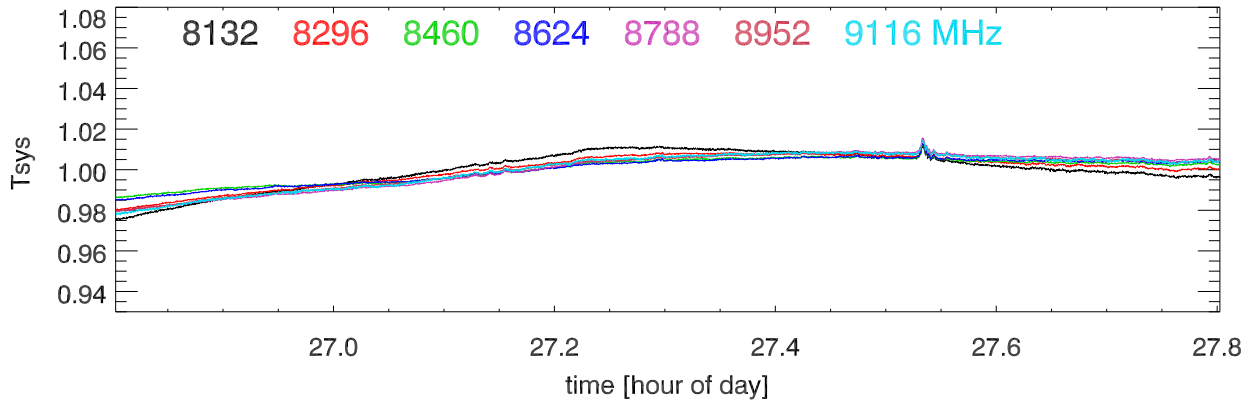

210701 12m totalPwr(172Mhz) vs hour. OverplotBands. PoIA

210701 12m totalPwr(172Mhz) vs hour. OverplotBands. PoIB

210701 12m totalPwr(172Mhz) vs hour. OverplotBands. PoIA

210701 12m totalPwr(172Mhz) vs hour. OverplotBands. PoIB