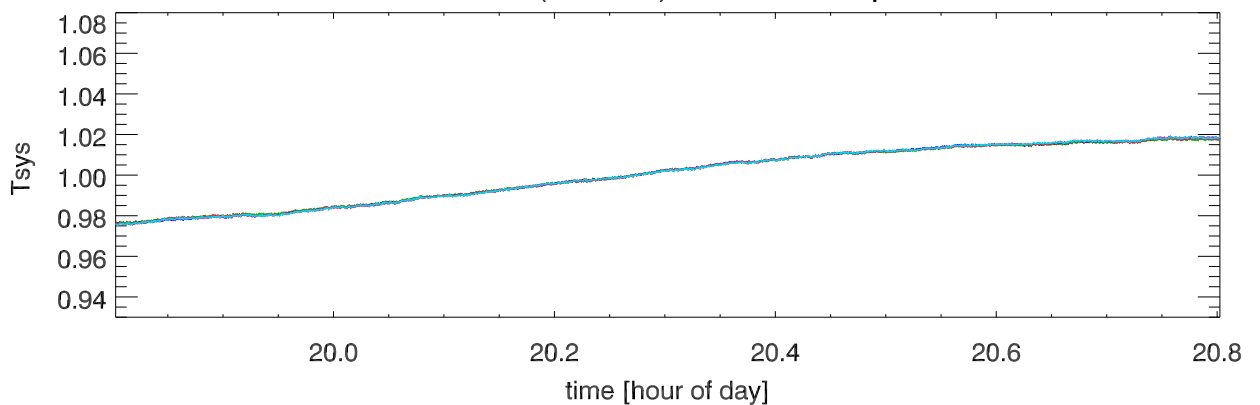

210701 12m totalPwr(172Mhz) vs hour. OverplotBands. PoIA

210701 12m totalPwr(172Mhz) vs hour. OverplotBands. PoIB

210701 12m totalPwr(172Mhz) vs hour. OverplotBands. PoIA

210701 12m totalPwr(172Mhz) vs hour. OverplotBands. PoIB