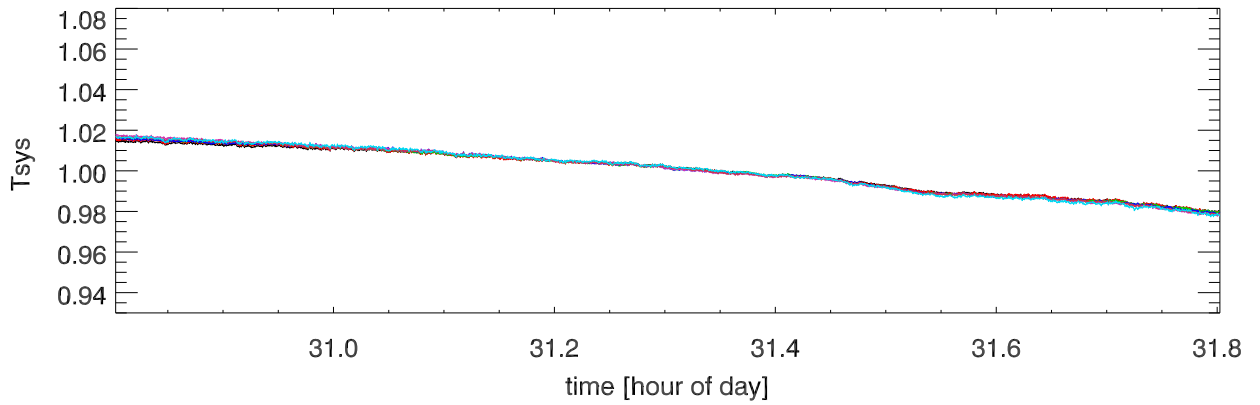

210701 12m totalPwr(172Mhz) vs hour. OverplotBands. PoIA

210701 12m totalPwr(172Mhz) vs hour. OverplotBands. PoIB

210701 12m totalPwr(172Mhz) vs hour. OverplotBands. PoIA

210701 12m totalPwr(172Mhz) vs hour. OverplotBands. PoIB