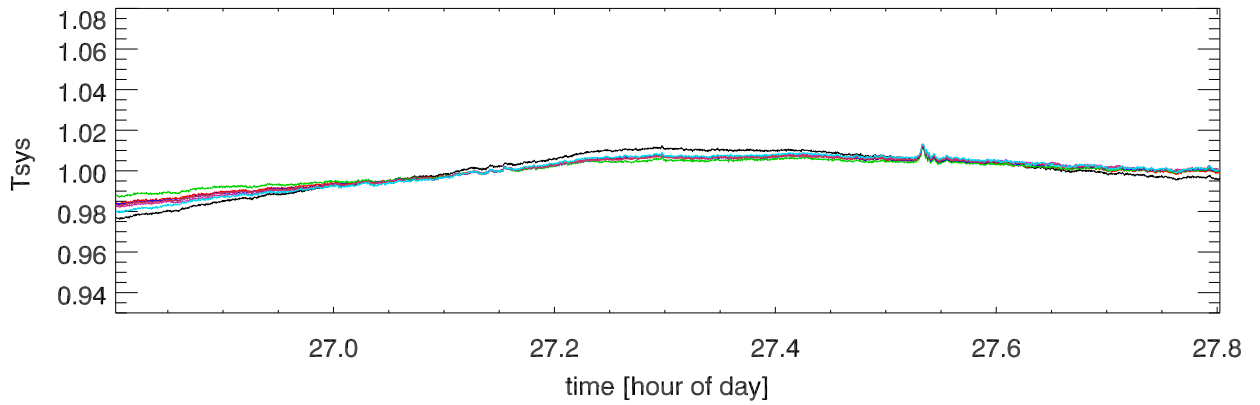

210701 12m totalPwr(172Mhz) vs hour. OverplotBands. PoIA

210701 12m totalPwr(172Mhz) vs hour. OverplotBands. PoIB

210701 12m totalPwr(172Mhz) vs hour. OverplotBands. PoIA

210701 12m totalPwr(172Mhz) vs hour. OverplotBands. PoIB