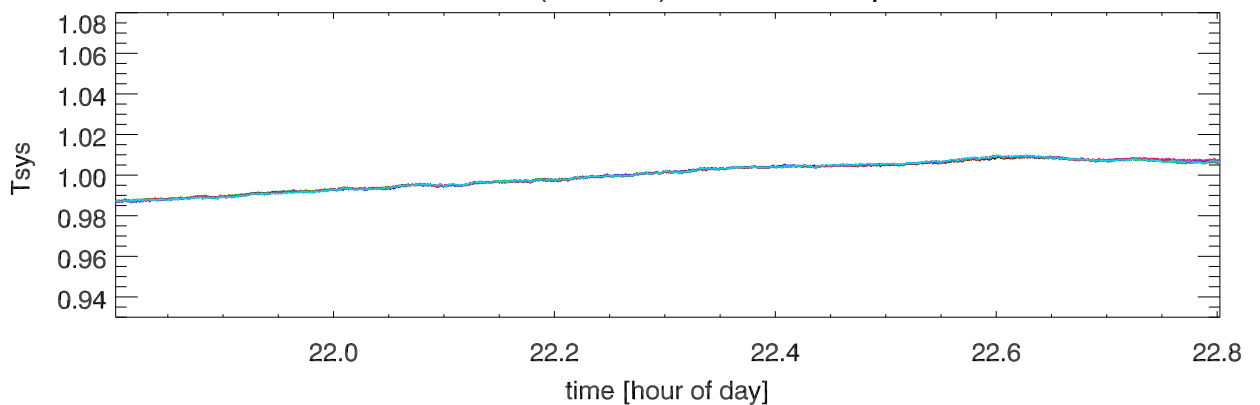

210701 12m totalPwr(172Mhz) vs hour. OverplotBands. PoIA

210701 12m totalPwr(172Mhz) vs hour. OverplotBands. PoIB

210701 12m totalPwr(172Mhz) vs hour. OverplotBands. PoIA

210701 12m totalPwr(172Mhz) vs hour. OverplotBands. PoIB