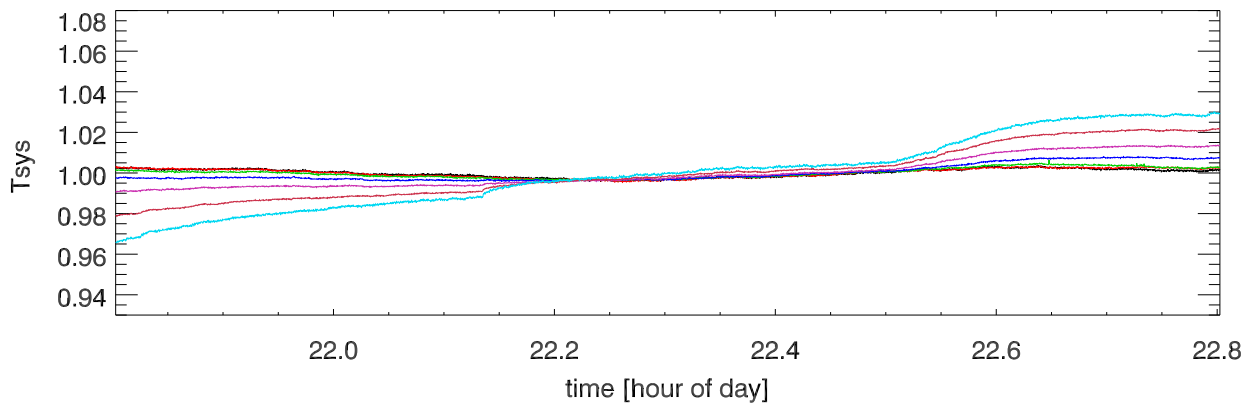

210701 12m totalPwr(172Mhz) vs hour. OverplotBands. PoIA

210701 12m totalPwr(172Mhz) vs hour. OverplotBands. PoIB

210701 12m totalPwr(172Mhz) vs hour. OverplotBands. PoIA

210701 12m totalPwr(172Mhz) vs hour. OverplotBands. PoIB