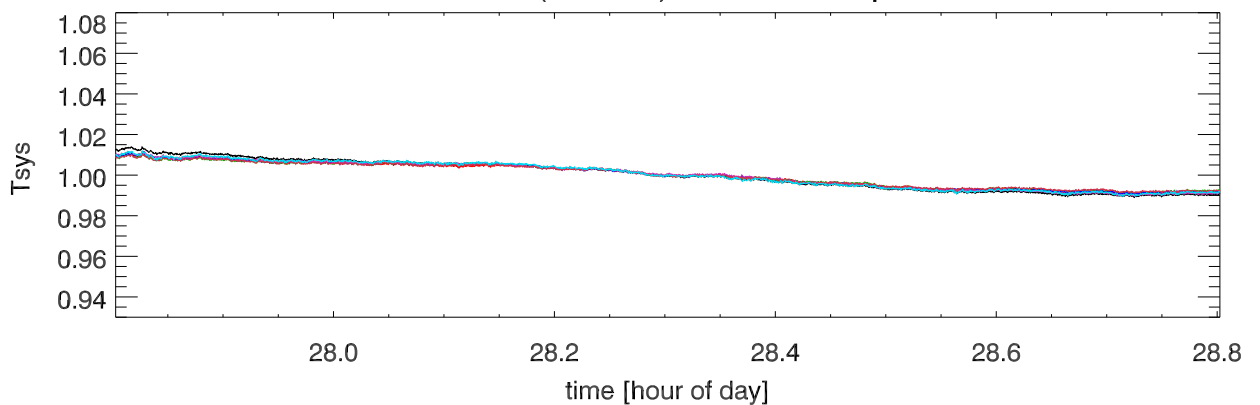

210701 12m totalPwr(172Mhz) vs hour. OverplotBands. PoIA

210701 12m totalPwr(172Mhz) vs hour. OverplotBands. PoIB

210701 12m totalPwr(172Mhz) vs hour. OverplotBands. PoIA

210701 12m totalPwr(172Mhz) vs hour. OverplotBands. PoIB