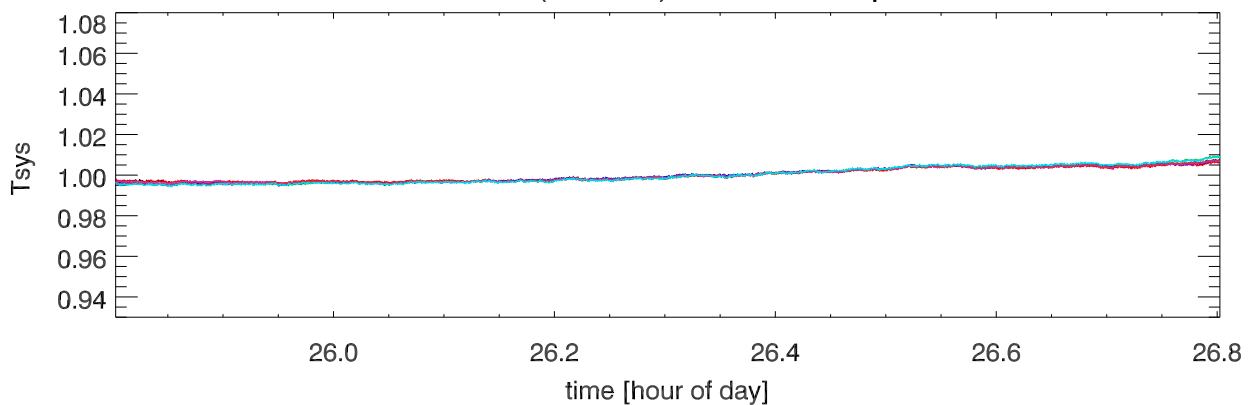

210701 12m totalPwr(172Mhz) vs hour. OverplotBands. PoIA

210701 12m totalPwr(172Mhz) vs hour. OverplotBands. PoIB

210701 12m totalPwr(172Mhz) vs hour. OverplotBands. PoIA

210701 12m totalPwr(172Mhz) vs hour. OverplotBands. PoIB