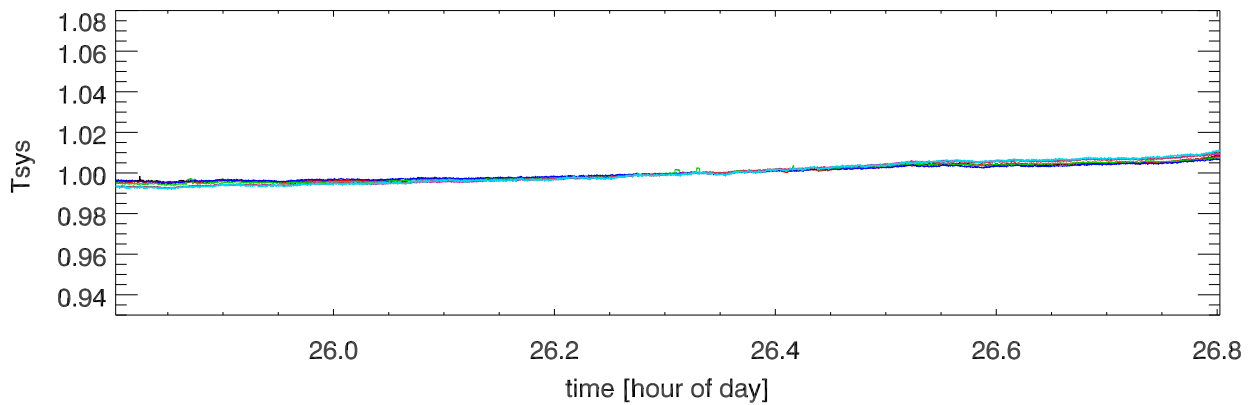

210701 12m totalPwr(172Mhz) vs hour. OverplotBands. PoIA

210701 12m totalPwr(172Mhz) vs hour. OverplotBands. PoIB

210701 12m totalPwr(172Mhz) vs hour. OverplotBands. PoIA

210701 12m totalPwr(172Mhz) vs hour. OverplotBands. PoIB