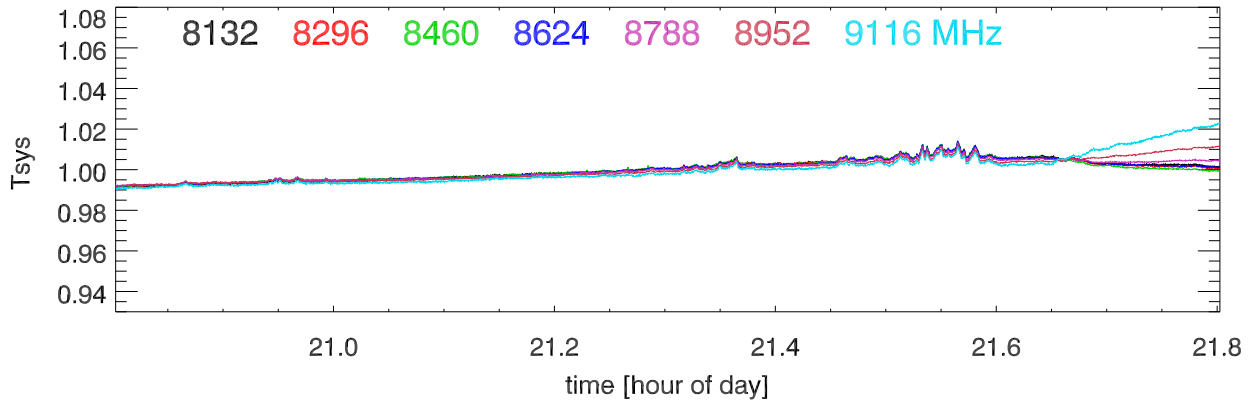

210701 12m totalPwr(172Mhz) vs hour. OverplotBands. PoIA

210701 12m totalPwr(172Mhz) vs hour. OverplotBands. PoIB

210701 12m totalPwr(172Mhz) vs hour. OverplotBands. PoIA

210701 12m totalPwr(172Mhz) vs hour. OverplotBands. PoIB