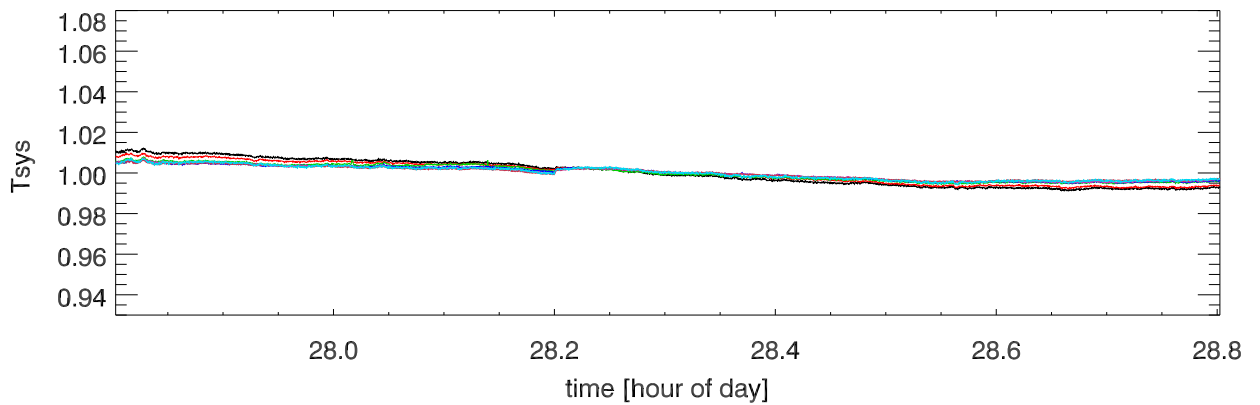

210701 12m totalPwr(172Mhz) vs hour. OverplotBands. PoIA

210701 12m totalPwr(172Mhz) vs hour. OverplotBands. PoIB

210701 12m totalPwr(172Mhz) vs hour. OverplotBands. PoIA

210701 12m totalPwr(172Mhz) vs hour. OverplotBands. PoIB