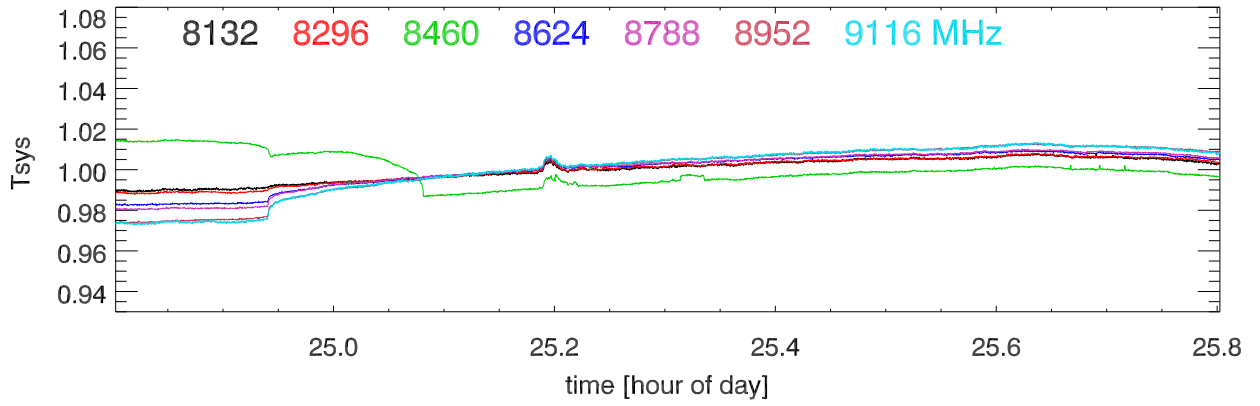

210701 12m totalPwr(172Mhz) vs hour. OverplotBands. PoIA

210701 12m totalPwr(172Mhz) vs hour. OverplotBands. PoIB

210701 12m totalPwr(172Mhz) vs hour. OverplotBands. PoIA

210701 12m totalPwr(172Mhz) vs hour. OverplotBands. PoIB