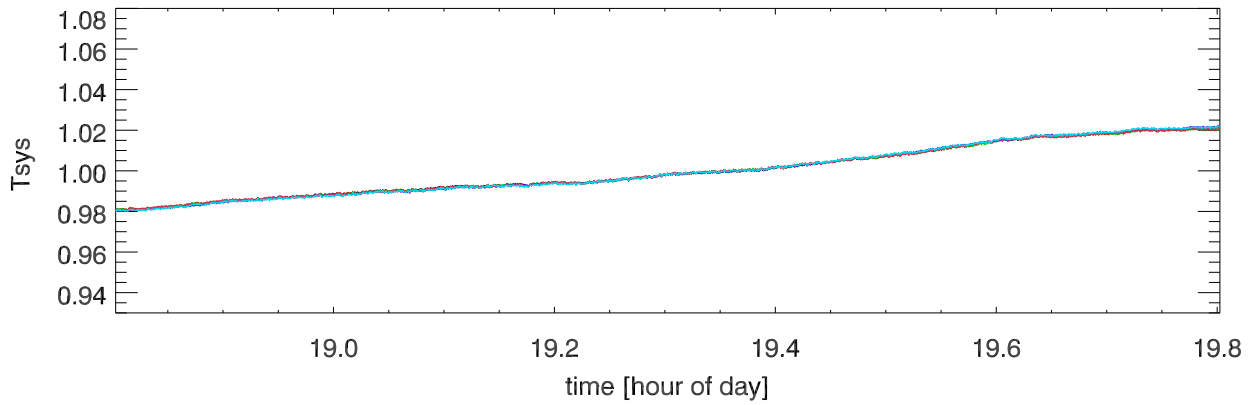

210701 12m totalPwr(172Mhz) vs hour. OverplotBands. PoIA

210701 12m totalPwr(172Mhz) vs hour. OverplotBands. PoIB

210701 12m totalPwr(172Mhz) vs hour. OverplotBands. PoIA

210701 12m totalPwr(172Mhz) vs hour. OverplotBands. PoIB