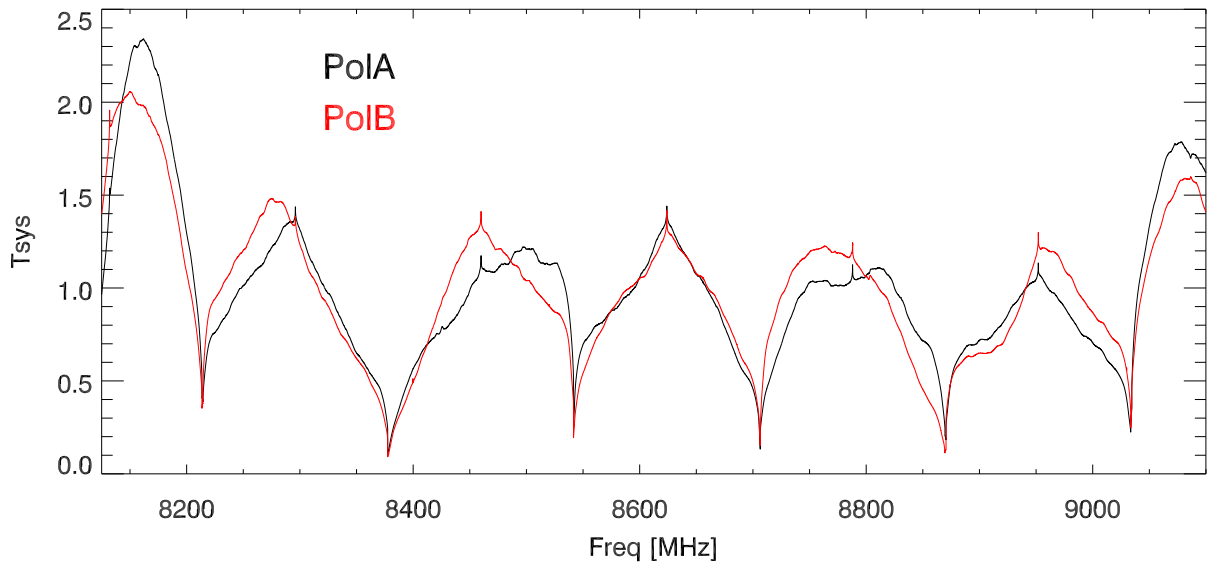

01jul21 16 hour Avg spectra vs freq

Spectra by hour (normalized to 16hour mean). PoIA

Spectra by hour (normalized to 16hour mean). PoIB