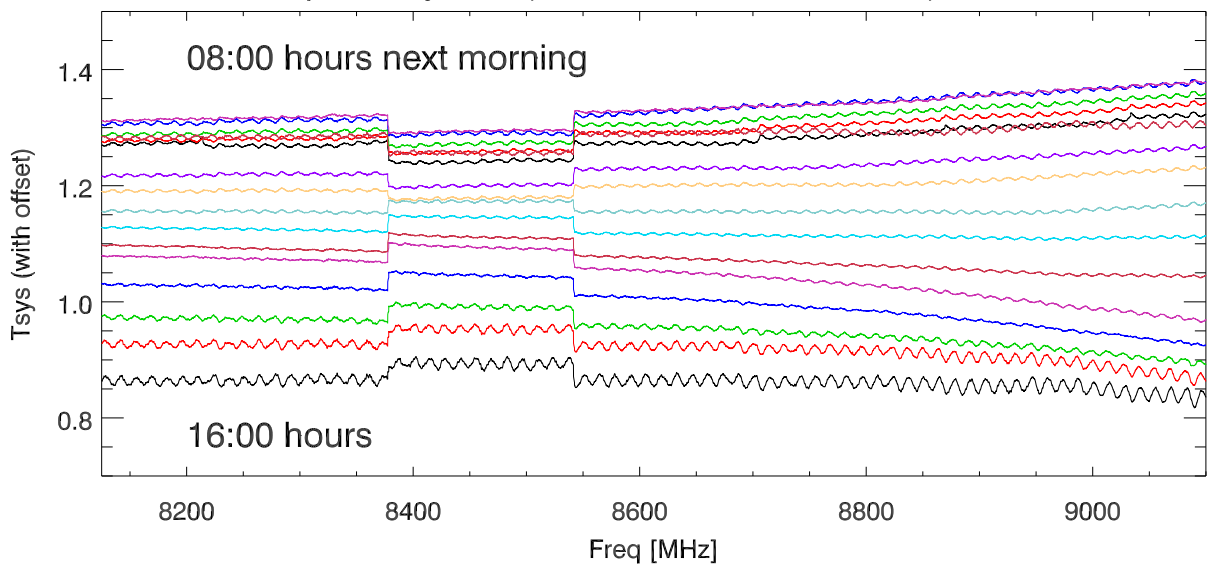

01jul21 16 hour Avg spectra vs freq

Spectra by hour (normalized to 16hour mean). PoIA

Spectra by hour (normalized to 16hour mean). PoIB