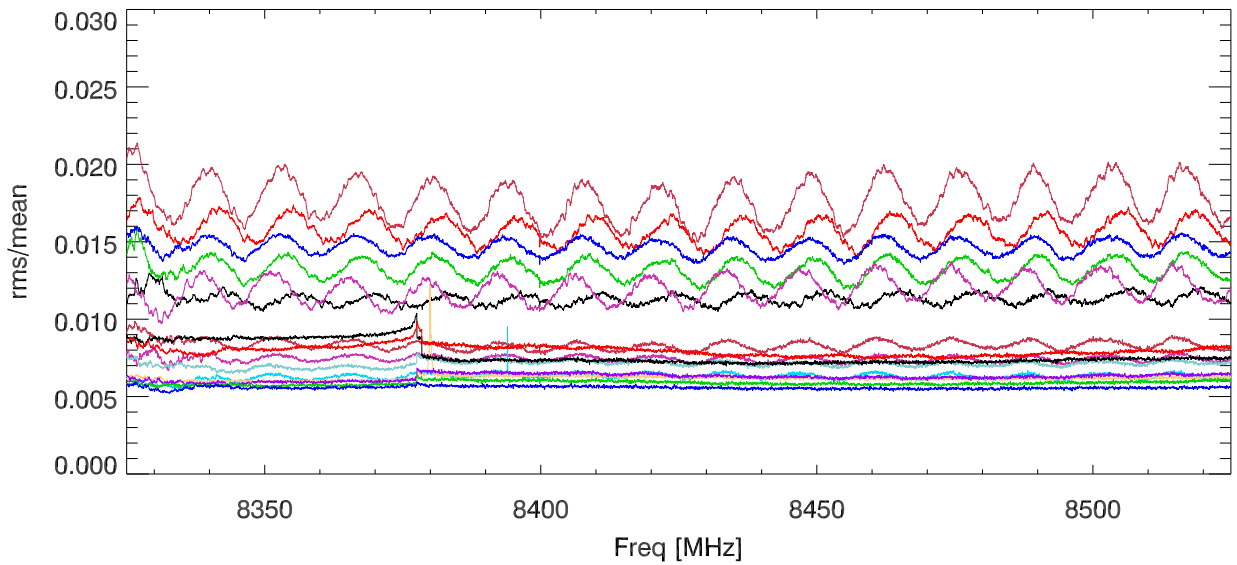

01jul21 spectra: rms/mean (by chan) vs freq. PoIB

01jul21 spectra: rms/mean (by chan) vs freq. PoIB

01jul21 spectra: rms/mean (by chan) vs freq. PoIB

01jul21 spectra: rms/mean (by chan) vs freq. PoIB

01jul21 spectra: rms/mean (by chan) vs freq. PoIB