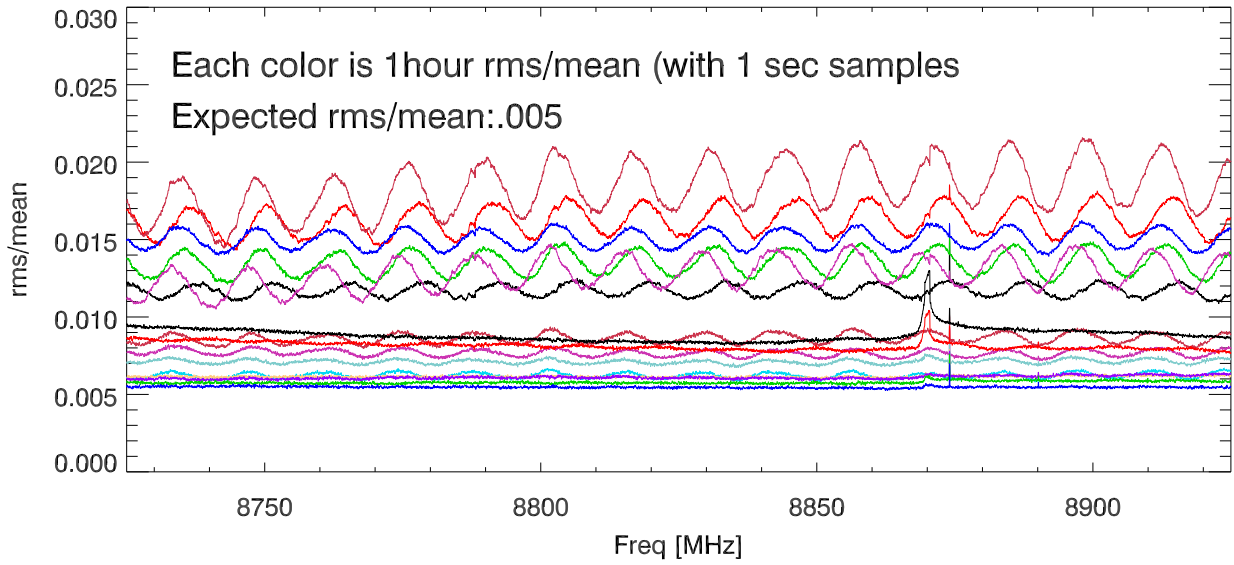

01jul21 spectra: rms/mean (by chan) vs freq. PoIB

01jul21 spectra: rms/mean (by chan) vs freq. PoIB

01jul21 spectra: rms/mean (by chan) vs freq. PoIB

01jul21 spectra: rms/mean (by chan) vs freq. PoIB

01jul21 spectra: rms/mean (by chan) vs freq. PoIB