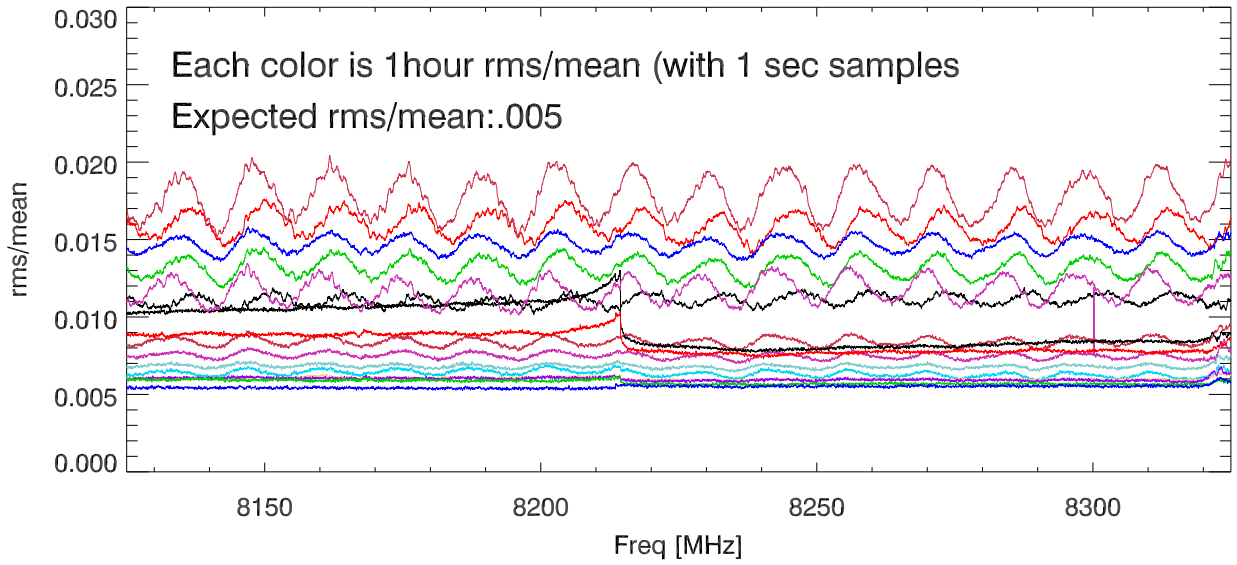

01jul21 spectra: rms/mean (by chan) vs freq. PoIB

01jul21 spectra: rms/mean (by chan) vs freq. PoIB

01jul21 spectra: rms/mean (by chan) vs freq. PoIB

01jul21 spectra: rms/mean (by chan) vs freq. PoIB

01jul21 spectra: rms/mean (by chan) vs freq. PoIB