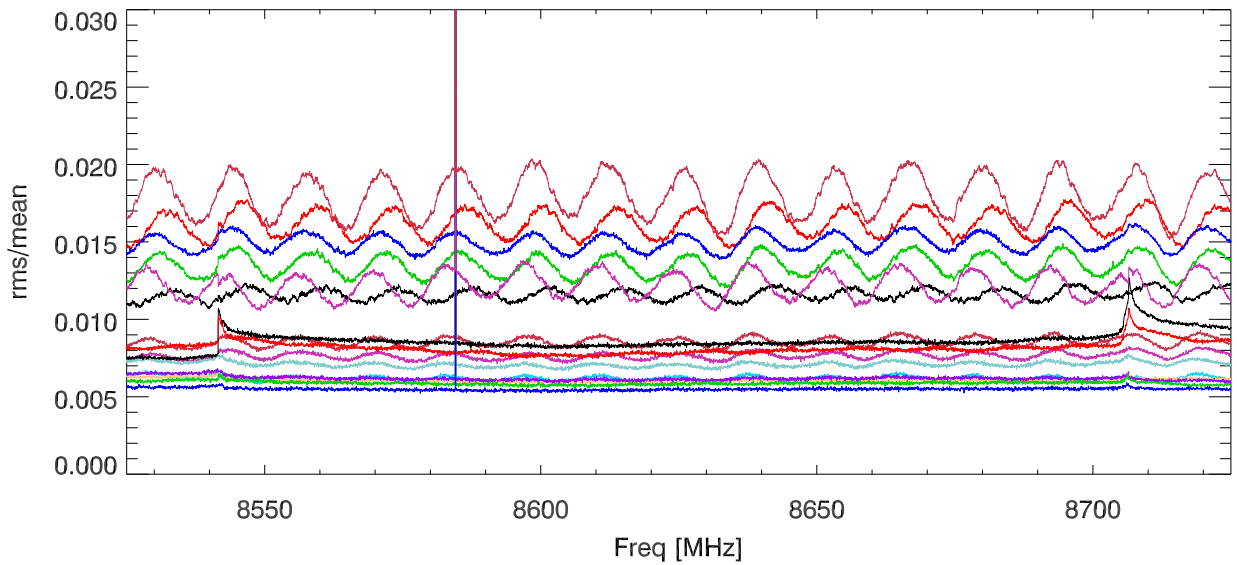

01jul21 spectra: rms/mean (by chan) vs freq. PoIB

01jul21 spectra: rms/mean (by chan) vs freq. PoIB

01jul21 spectra: rms/mean (by chan) vs freq. PoIB

01jul21 spectra: rms/mean (by chan) vs freq. PoIB

01jul21 spectra: rms/mean (by chan) vs freq. PoIB