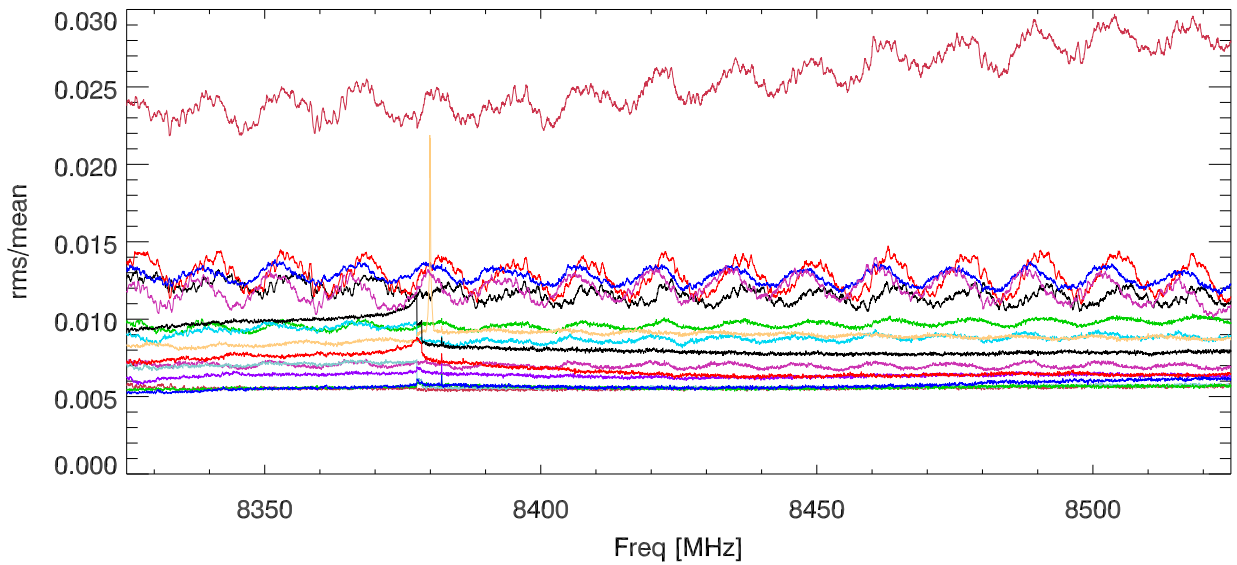

01jul21 spectra: rms/mean (by chan) vs freq. PoIA

01jul21 spectra: rms/mean (by chan) vs freq. PoIA

01jul21 spectra: rms/mean (by chan) vs freq. PoIA

01jul21 spectra: rms/mean (by chan) vs freq. PoIA

01jul21 spectra: rms/mean (by chan) vs freq. PoIA