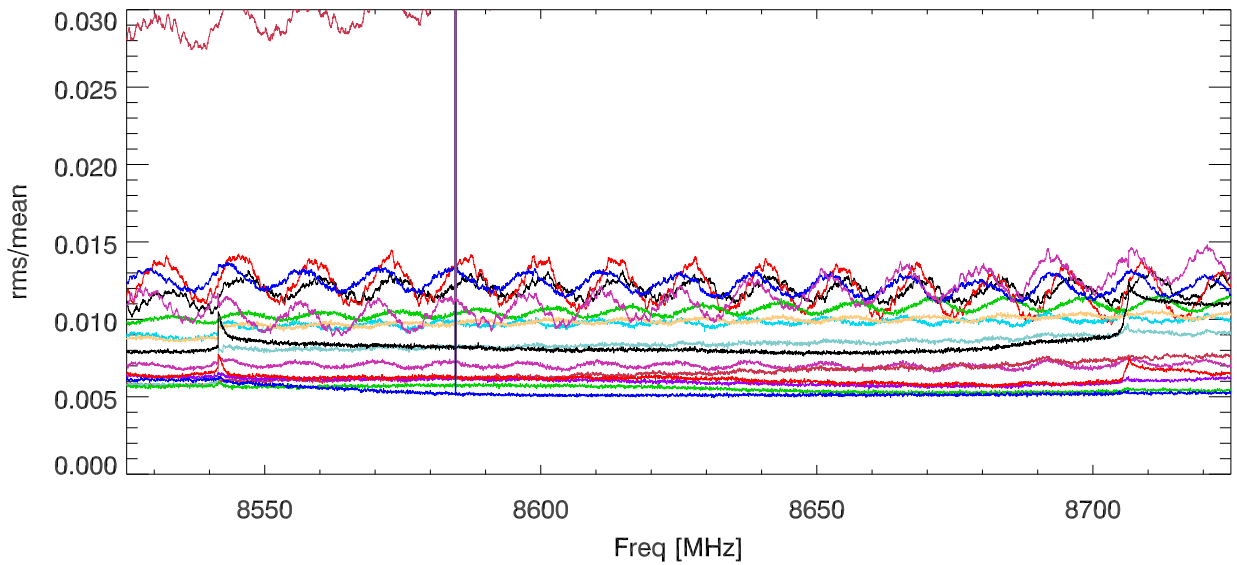

01jul21 spectra: rms/mean (by chan) vs freq. PoIA

01jul21 spectra: rms/mean (by chan) vs freq. PoIA

01jul21 spectra: rms/mean (by chan) vs freq. PoIA

01jul21 spectra: rms/mean (by chan) vs freq. PoIA

01jul21 spectra: rms/mean (by chan) vs freq. PoIA