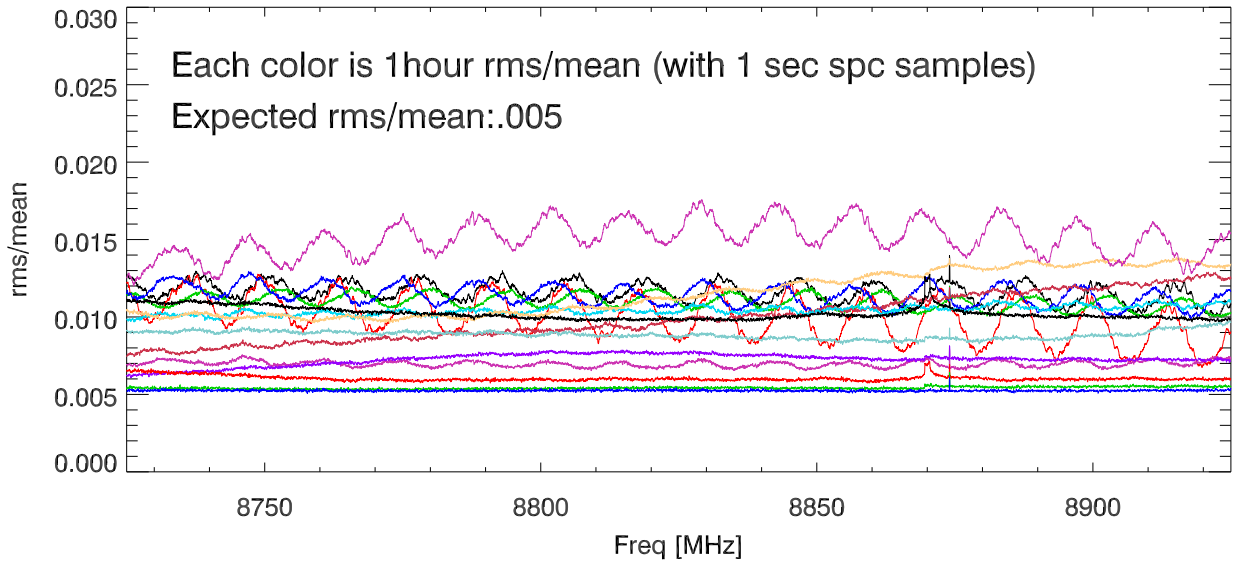

01jul21 spectra: rms/mean (by chan) vs freq. PoIA

01jul21 spectra: rms/mean (by chan) vs freq. PoIA

01jul21 spectra: rms/mean (by chan) vs freq. PoIA

01jul21 spectra: rms/mean (by chan) vs freq. PoIA

01jul21 spectra: rms/mean (by chan) vs freq. PoIA