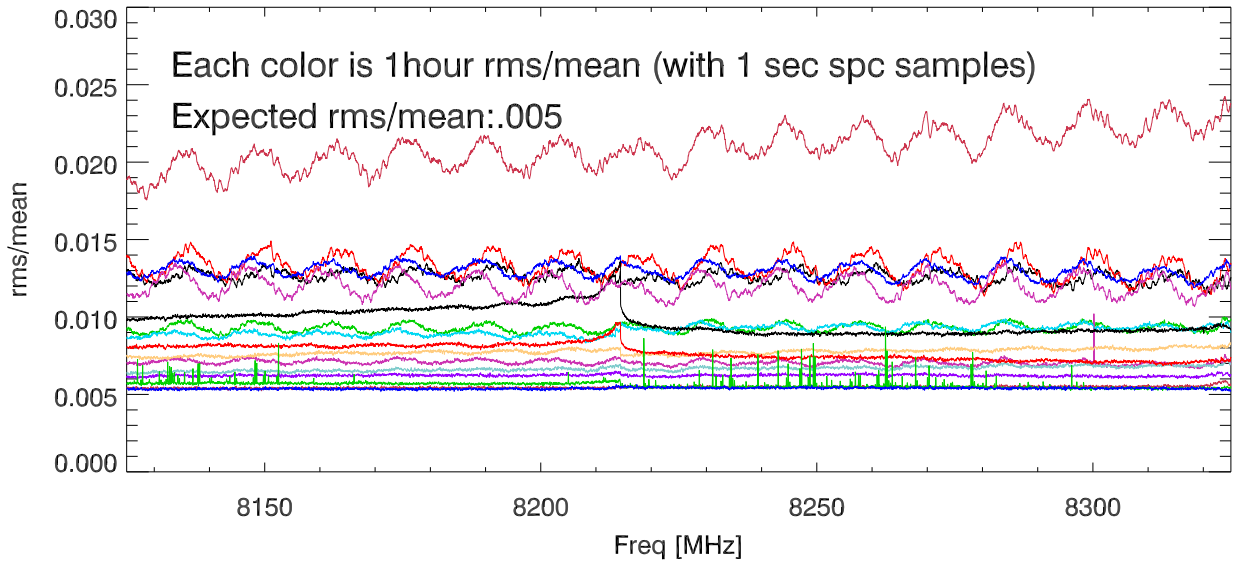

01jul21 spectra: rms/mean (by chan) vs freq. PoIA

01jul21 spectra: rms/mean (by chan) vs freq. PoIA

01jul21 spectra: rms/mean (by chan) vs freq. PoIA

01jul21 spectra: rms/mean (by chan) vs freq. PoIA

01jul21 spectra: rms/mean (by chan) vs freq. PoIA