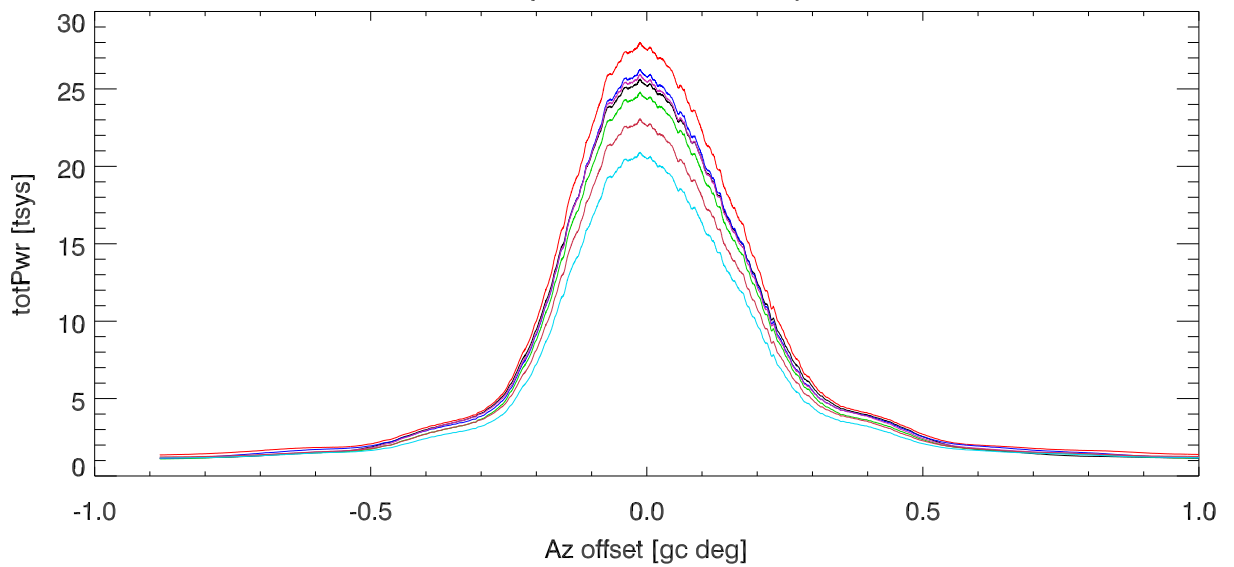

24jun21 12m xb Totpwr stripAcross Sun .1 deg/sec (8624MhzBand)

Strip across the sun .05 deg/sec [± 1 deg]

Strip across the sun .05 deg/sec [± 0.05 deg]

12m xb TotPwr strip across sun. overplot bands. PoIA

12m xb TotPwr strip across sun. overplot bands. PoIB

tpPoIA/tpPoIB