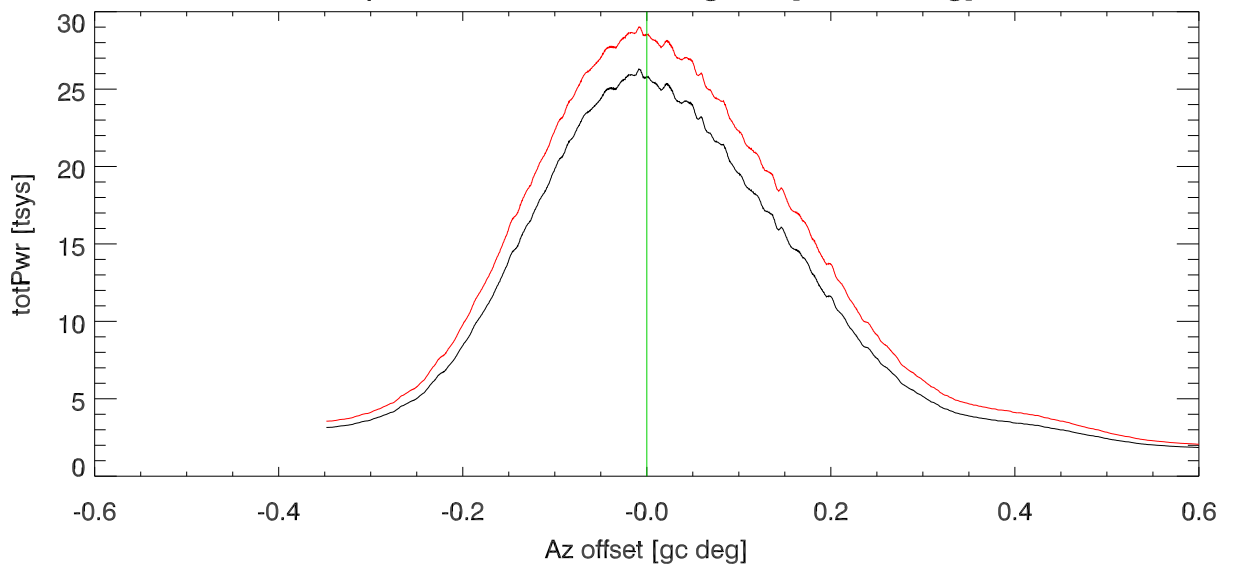

24jun21 12m xb Totpwr stripAcross Sun .1 deg/sec (8624MhzBand)

Strip across the sun .05 deg/sec [± 1 deg]

Strip across the sun .05 deg/sec [± 0.05 deg]

12m xb TotPwr strip across sun. overplot bands. PoIA

12m xb TotPwr strip across sun. overplot bands. PoIB

tpPoIA/tpPoIB