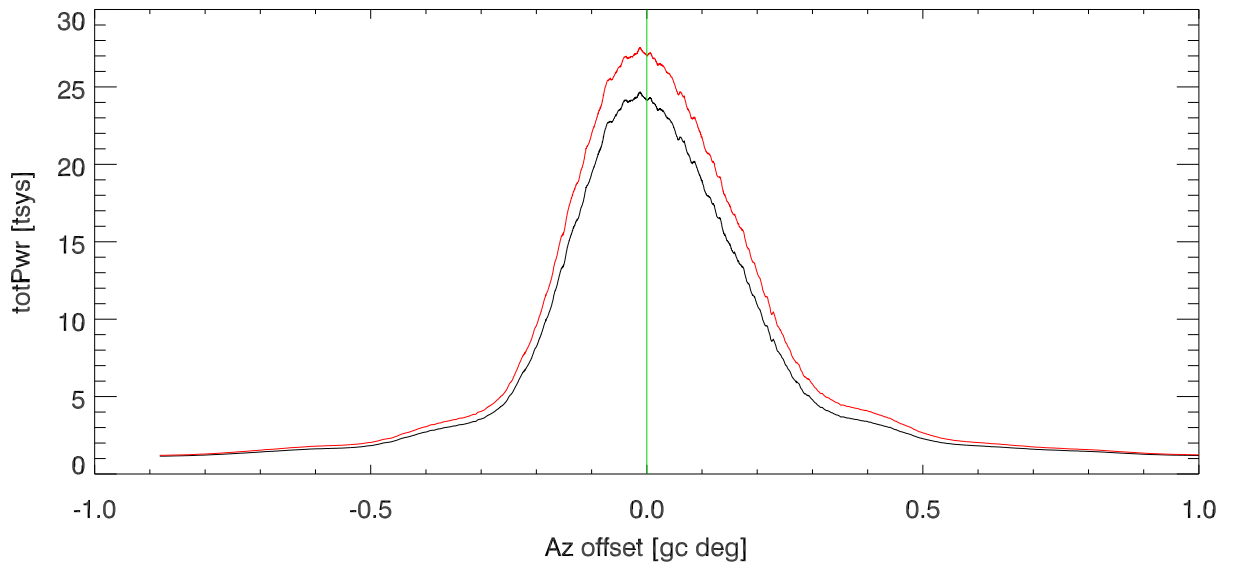

24jun21 12m xb Totpwr stripAcross Sun .1 deg/sec (8624MhzBand)

Strip across the sun .05 deg/sec [± 1 deg]

Strip across the sun .05 deg/sec [± 0.05 deg]

12m xb TotPwr strip across sun. overplot bands. PoIA

12m xb TotPwr strip across sun. overplot bands. PoIB

tpPoIA/tpPoIB