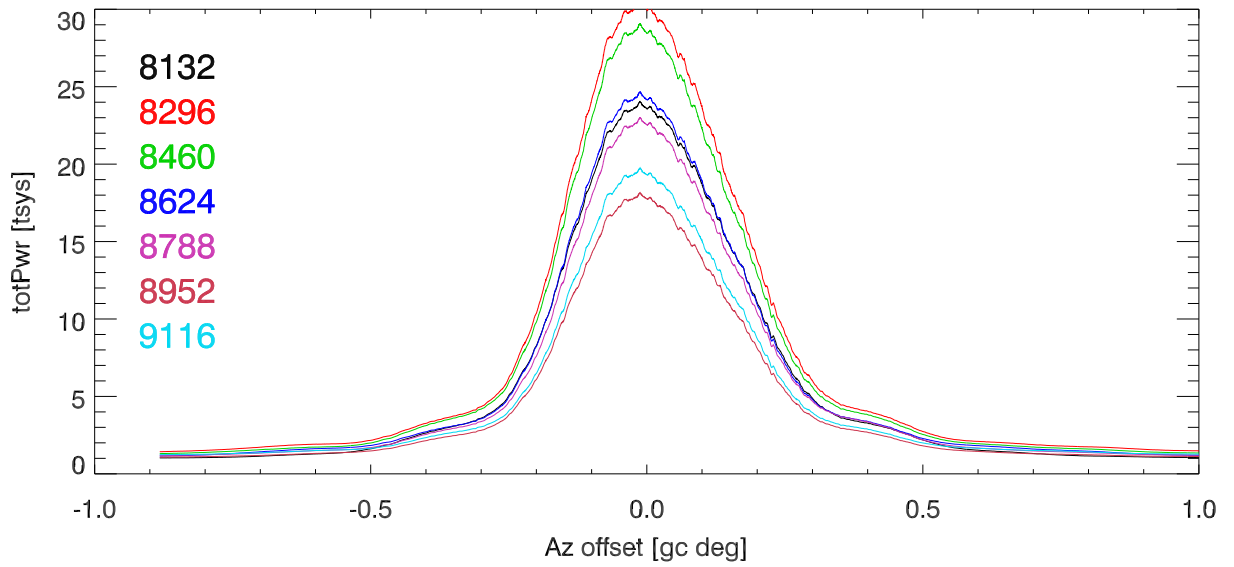

24jun21 12m xb Totpwr stripAcross Sun .1 deg/sec (8624MhzBand)

Strip across the sun .05 deg/sec [± 1 deg]

Strip across the sun .05 deg/sec [± 0.05 deg]

12m xb TotPwr strip across sun. overplot bands. PoIA

12m xb TotPwr strip across sun. overplot bands. PoIB

tpPoIA/tpPoIB