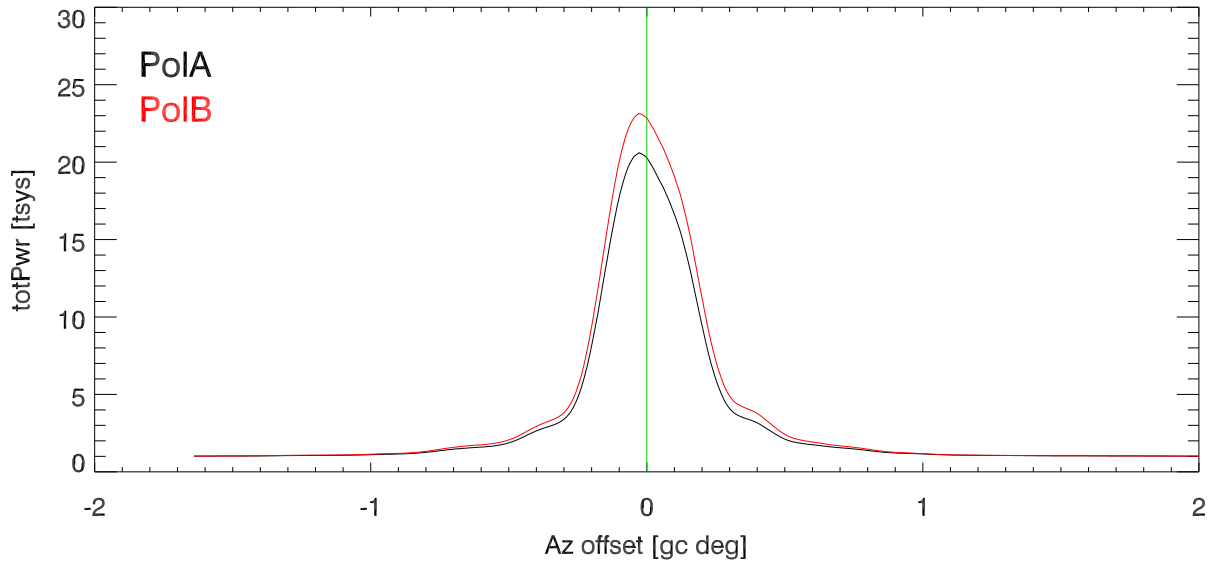

24jun21 12m xb Totpwr stripAcross Sun .1 deg/sec (8624MhzBand)

Strip across the sun .05 deg/sec [± 1 deg]

Strip across the sun .05 deg/sec [± 0.05 deg]

12m xb TotPwr strip across sun. overplot bands. PoIA

12m xb TotPwr strip across sun. overplot bands. PoIB

tpPoIA/tpPoIB