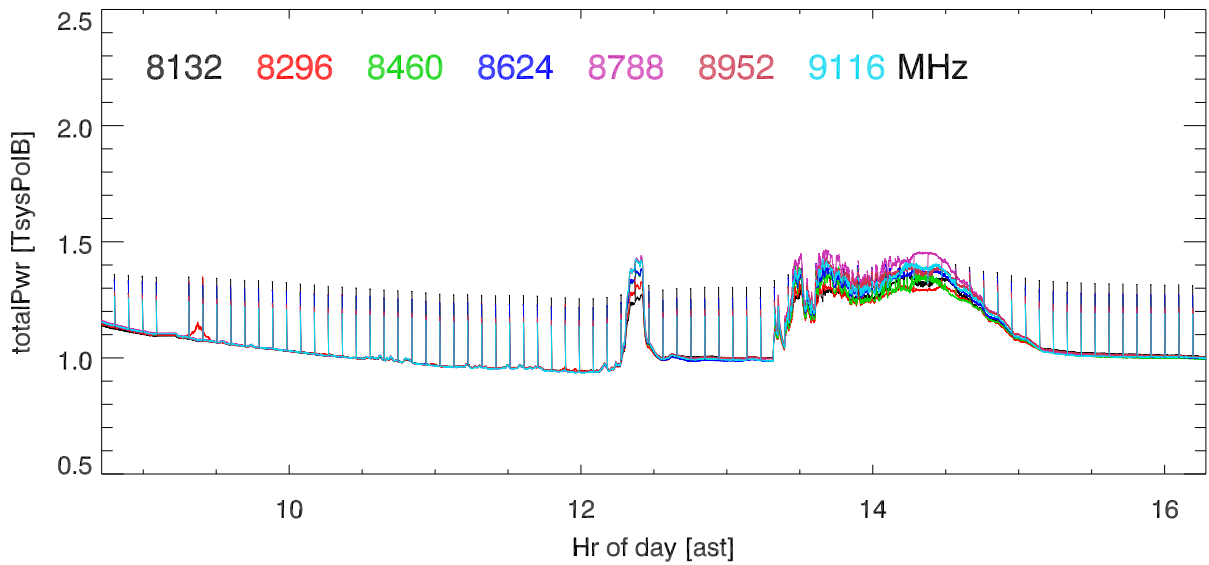

08jun21 12m totPwr vs hr tracking blankSky. PoIA

totPwr vs hr tracking blankSky. PoIB

Elevation vs hr