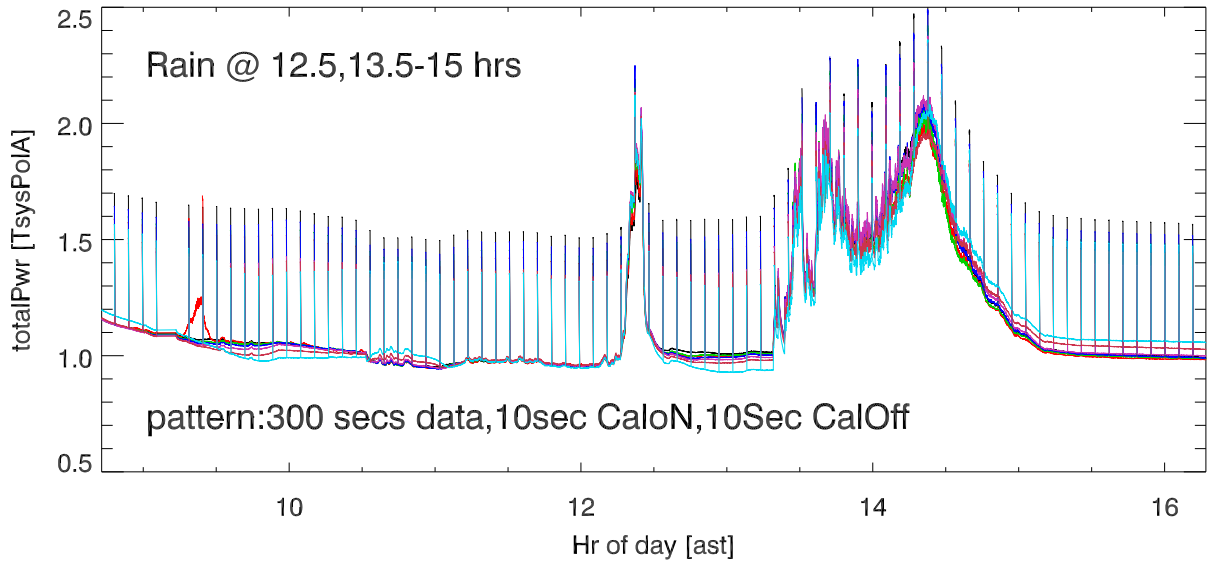

08jun21 12m totPwr vs hr tracking blankSky. PoIA

totPwr vs hr tracking blankSky. PoIB

Elevation vs hr