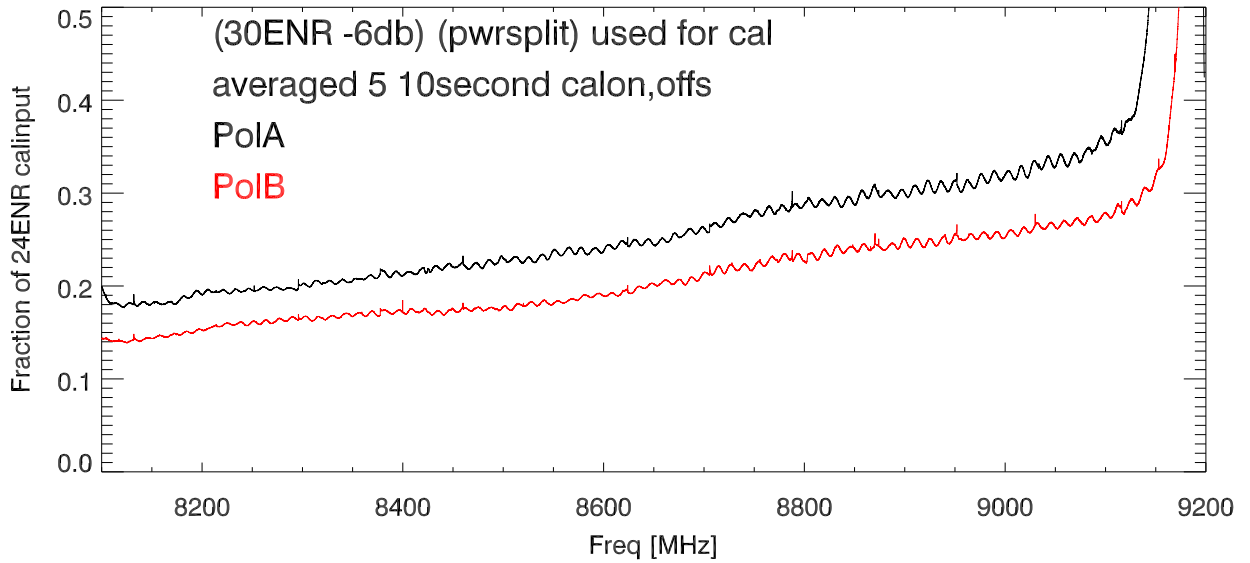

02jun21 12meter Tsys with 50ohm load on inp to cables After Ina

Scale to 24ENR=73135K. (assume constant with freq)

Scale to Ina Input assuming 40db gain amp