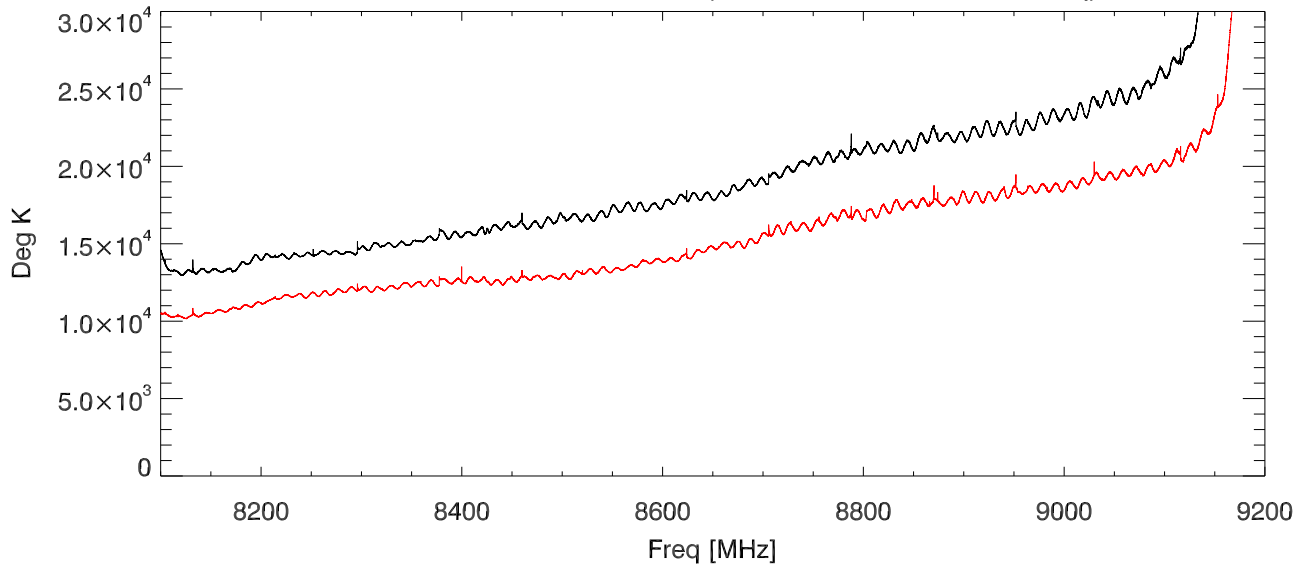

02jun21 12meter Tsys with 50ohm load on inp to cables After Ina

Scale to 24ENR=73135K. (assume constant with freq)

Scale to Ina Input assuming 40db gain amp