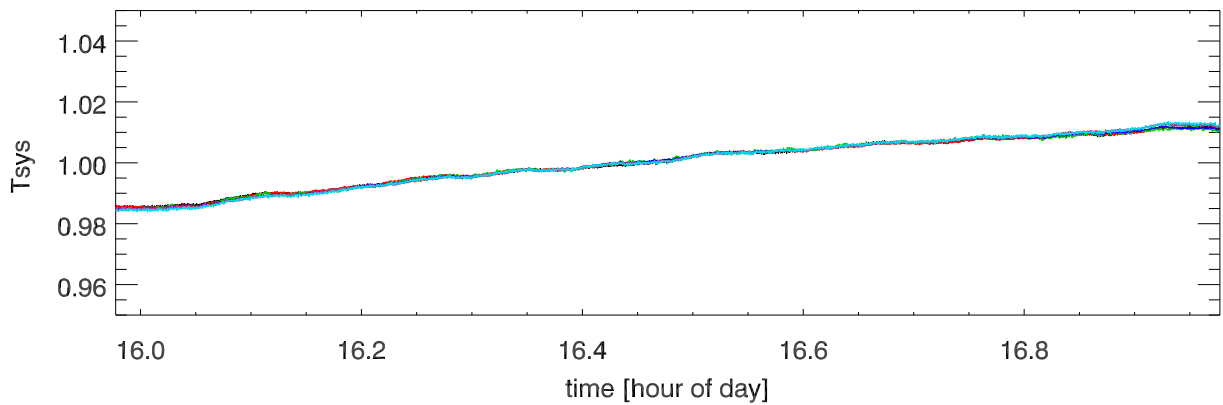

210602 12m totalPwr(172Mhz) vs hour. OverplotBands. PoIA

210602 12m totalPwr(172Mhz) vs hour. OverplotBands. PoIB

210602 12m totalPwr(172Mhz) vs hour. OverplotBands. PoIA

210602 12m totalPwr(172Mhz) vs hour. OverplotBands. PoIB

210602 12m totalPwr(172Mhz) vs hour. OverplotBands. PoIA

210602 12m totalPwr(172Mhz) vs hour. OverplotBands. PoIB