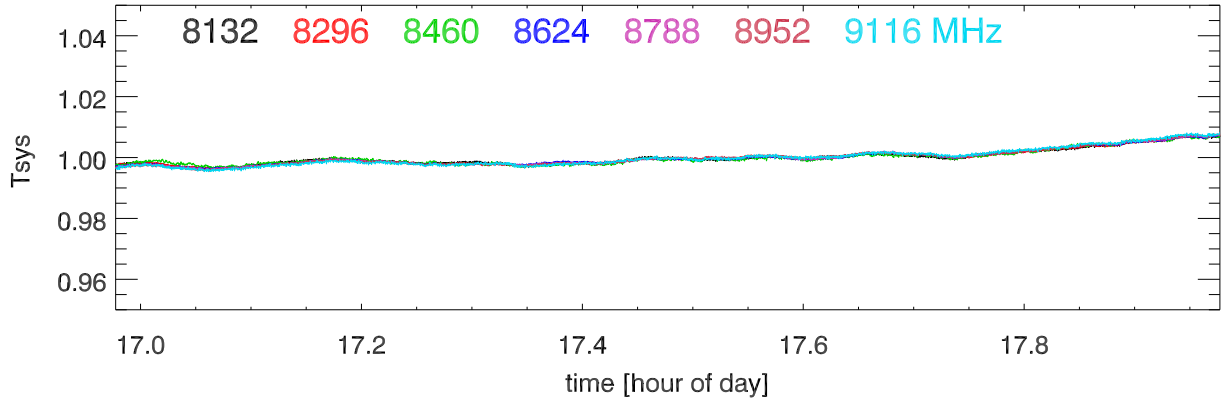

210602 12m totalPwr(172Mhz) vs hour. OverplotBands. PoIA

210602 12m totalPwr(172Mhz) vs hour. OverplotBands. PoIB

210602 12m totalPwr(172Mhz) vs hour. OverplotBands. PoIA

210602 12m totalPwr(172Mhz) vs hour. OverplotBands. PoIB

210602 12m totalPwr(172Mhz) vs hour. OverplotBands. PoIA

210602 12m totalPwr(172Mhz) vs hour. OverplotBands. PoIB