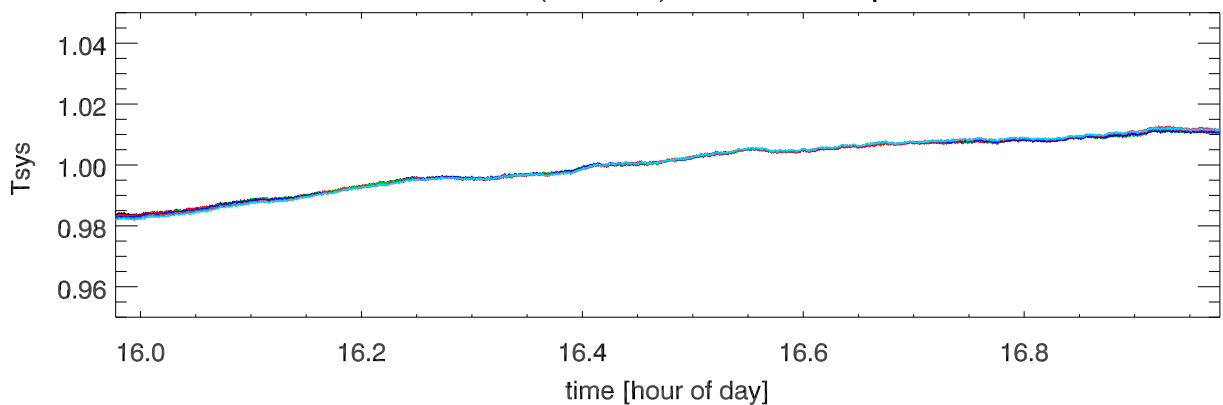

210602 12m totalPwr(172Mhz) vs hour. OverplotBands. PoIA

210602 12m totalPwr(172Mhz) vs hour. OverplotBands. PoIB

210602 12m totalPwr(172Mhz) vs hour. OverplotBands. PoIA

210602 12m totalPwr(172Mhz) vs hour. OverplotBands. PoIB

210602 12m totalPwr(172Mhz) vs hour. OverplotBands. PoIA

210602 12m totalPwr(172Mhz) vs hour. OverplotBands. PoIB