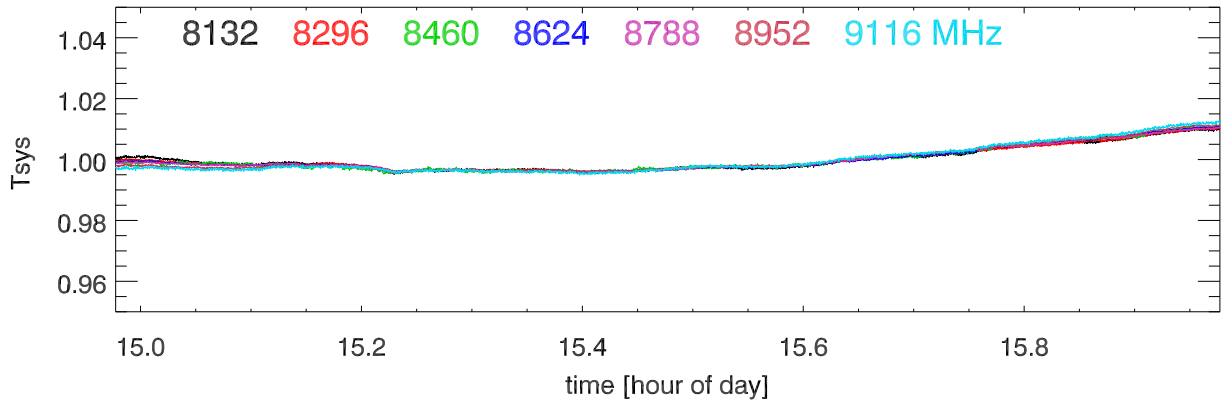

210602 12m totalPwr(172Mhz) vs hour. OverplotBands. PoIA

210602 12m totalPwr(172Mhz) vs hour. OverplotBands. PoIB

210602 12m totalPwr(172Mhz) vs hour. OverplotBands. PoIA

210602 12m totalPwr(172Mhz) vs hour. OverplotBands. PoIB

210602 12m totalPwr(172Mhz) vs hour. OverplotBands. PoIA

210602 12m totalPwr(172Mhz) vs hour. OverplotBands. PoIB