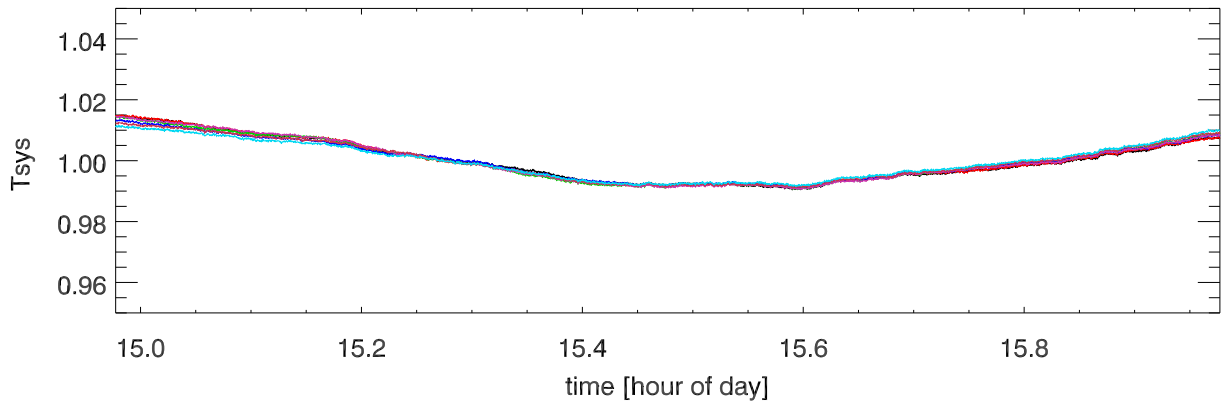

210602 12m totalPwr(172Mhz) vs hour. OverplotBands. PoIA

210602 12m totalPwr(172Mhz) vs hour. OverplotBands. PoIB

210602 12m totalPwr(172Mhz) vs hour. OverplotBands. PoIA

210602 12m totalPwr(172Mhz) vs hour. OverplotBands. PoIB

210602 12m totalPwr(172Mhz) vs hour. OverplotBands. PoIA

210602 12m totalPwr(172Mhz) vs hour. OverplotBands. PoIB