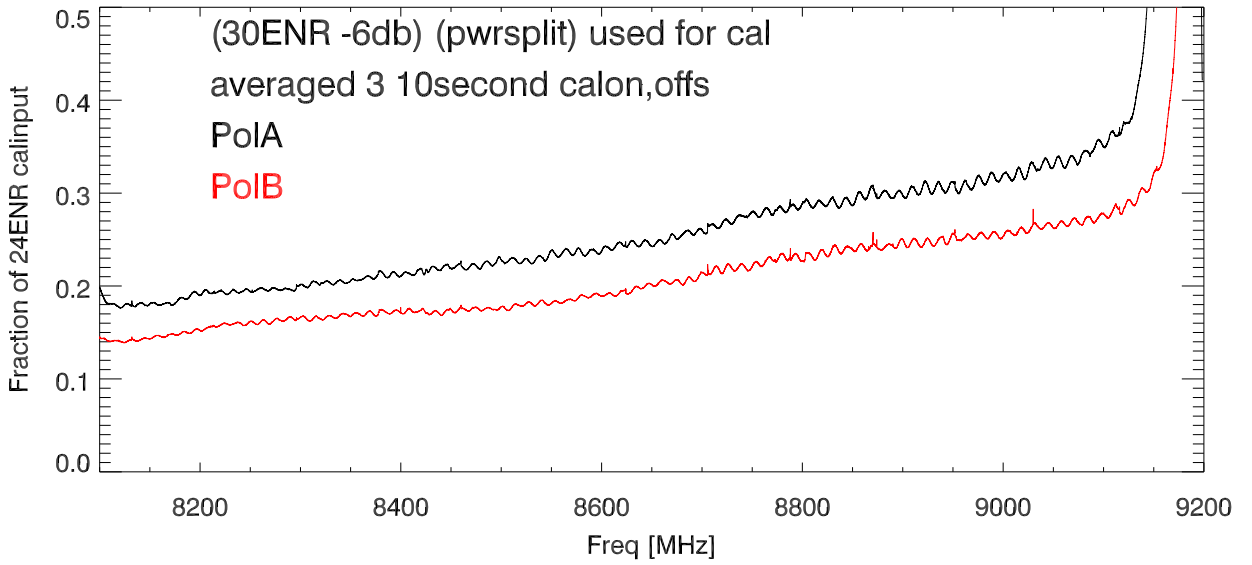

01jun21 12meter Tsys with 50ohm load on inp to cables After Ina

Scale to 24ENR=73135K. (assume constant with freq)

Scale to Ina Input assuming 40db gain amp