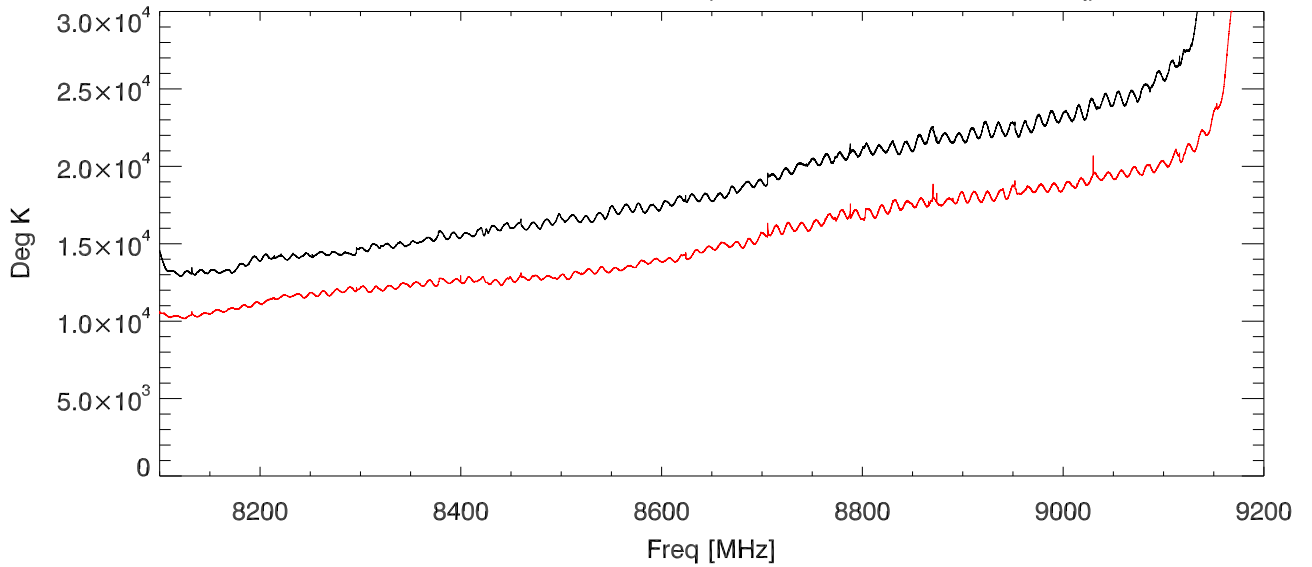

01jun21 12meter Tsys with 50ohm load on inp to cables After Ina

Scale to 24ENR=73135K. (assume constant with freq)

Scale to Ina Input assuming 40db gain amp