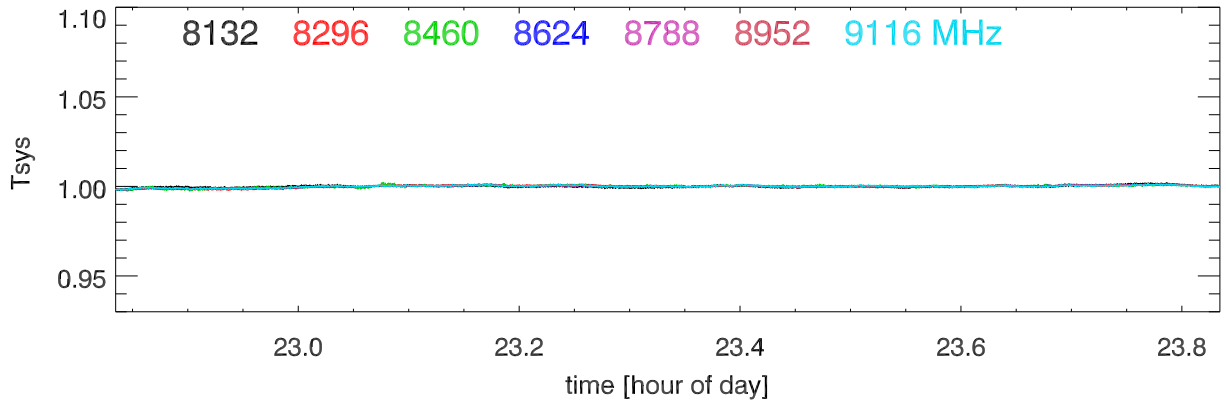

210601 12m totalPwr(172Mhz) vs hour. OverplotBands. PoIA

210601 12m totalPwr(172Mhz) vs hour. OverplotBands. PoIB

210601 12m totalPwr(172Mhz) vs hour. OverplotBands. PoIA

210601 12m totalPwr(172Mhz) vs hour. OverplotBands. PoIB