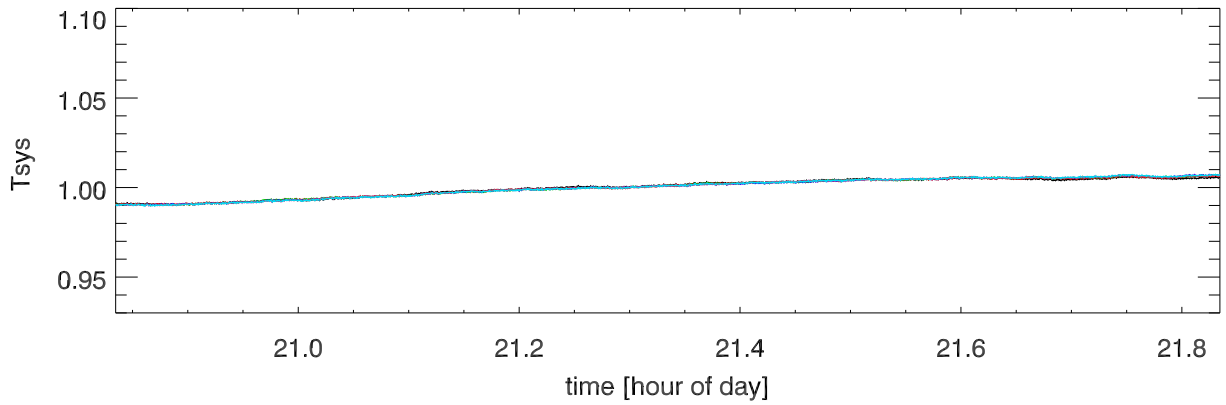

210601 12m totalPwr(172Mhz) vs hour. OverplotBands. PoIA

210601 12m totalPwr(172Mhz) vs hour. OverplotBands. PoIB

210601 12m totalPwr(172Mhz) vs hour. OverplotBands. PoIA

210601 12m totalPwr(172Mhz) vs hour. OverplotBands. PoIB