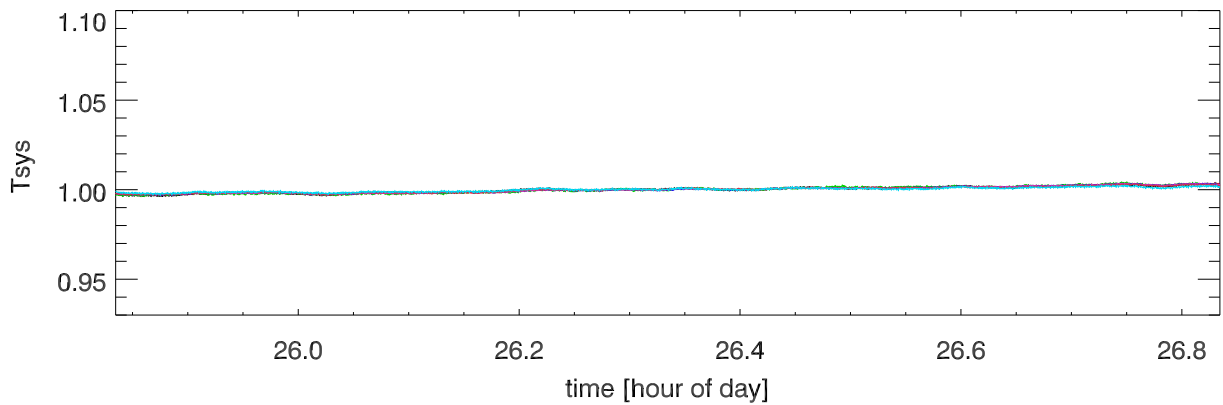

210601 12m totalPwr(172Mhz) vs hour. OverplotBands. PoIA

210601 12m totalPwr(172Mhz) vs hour. OverplotBands. PoIB

210601 12m totalPwr(172Mhz) vs hour. OverplotBands. PoIA

210601 12m totalPwr(172Mhz) vs hour. OverplotBands. PoIB