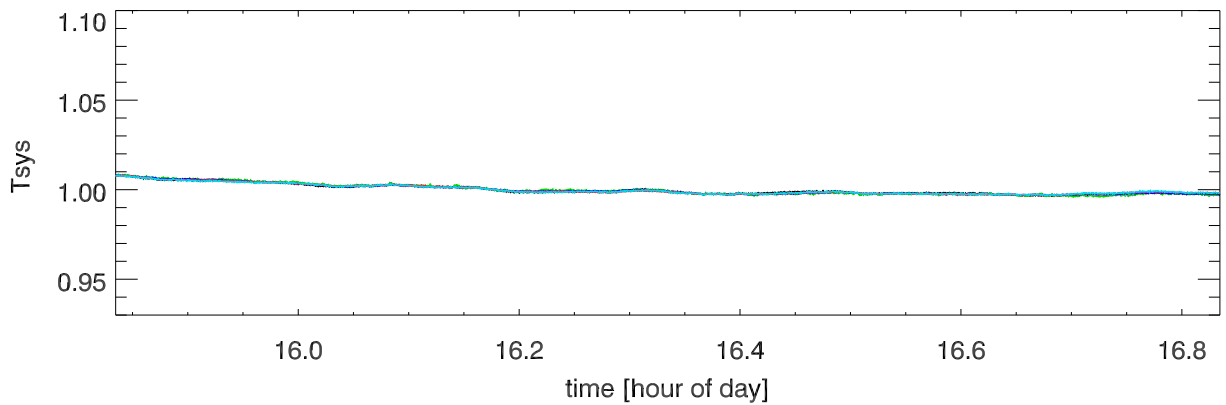

210601 12m totalPwr(172Mhz) vs hour. OverplotBands. PoIA

210601 12m totalPwr(172Mhz) vs hour. OverplotBands. PoIB

210601 12m totalPwr(172Mhz) vs hour. OverplotBands. PoIA

210601 12m totalPwr(172Mhz) vs hour. OverplotBands. PoIB