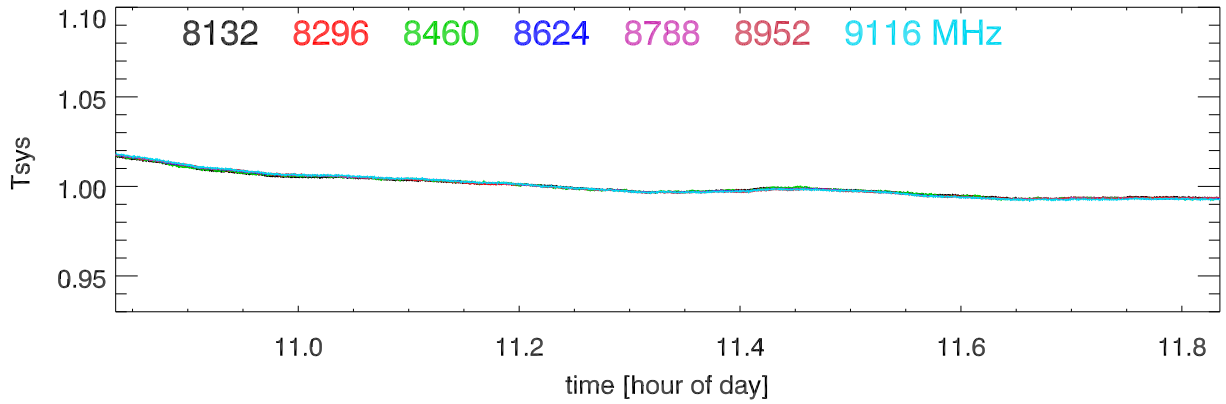

210601 12m totalPwr(172Mhz) vs hour. OverplotBands. PoIA

210601 12m totalPwr(172Mhz) vs hour. OverplotBands. PoIB

210601 12m totalPwr(172Mhz) vs hour. OverplotBands. PoIA

210601 12m totalPwr(172Mhz) vs hour. OverplotBands. PoIB