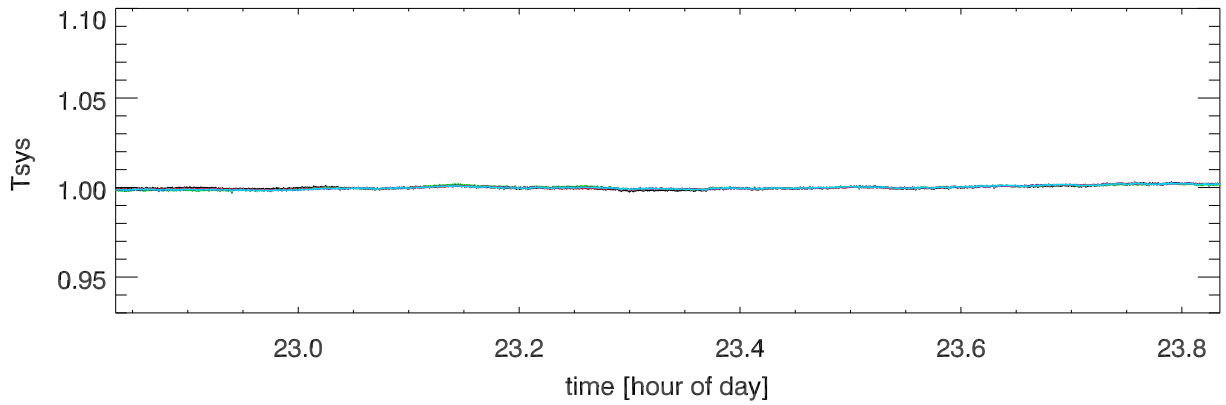

210601 12m totalPwr(172Mhz) vs hour. OverplotBands. PoIA

210601 12m totalPwr(172Mhz) vs hour. OverplotBands. PoIB

210601 12m totalPwr(172Mhz) vs hour. OverplotBands. PoIA

210601 12m totalPwr(172Mhz) vs hour. OverplotBands. PoIB