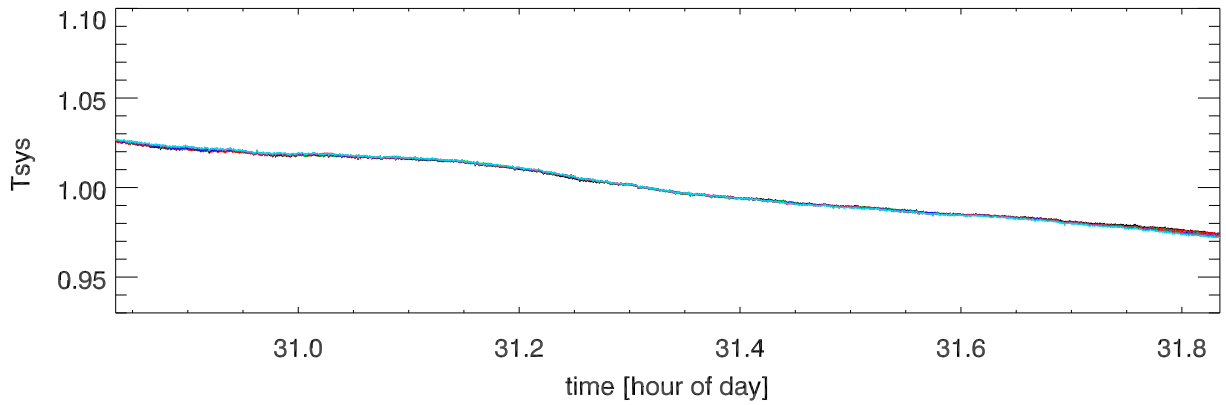

210601 12m totalPwr(172Mhz) vs hour. OverplotBands. PoIA

210601 12m totalPwr(172Mhz) vs hour. OverplotBands. PoIB

210601 12m totalPwr(172Mhz) vs hour. OverplotBands. PoIA

210601 12m totalPwr(172Mhz) vs hour. OverplotBands. PoIB