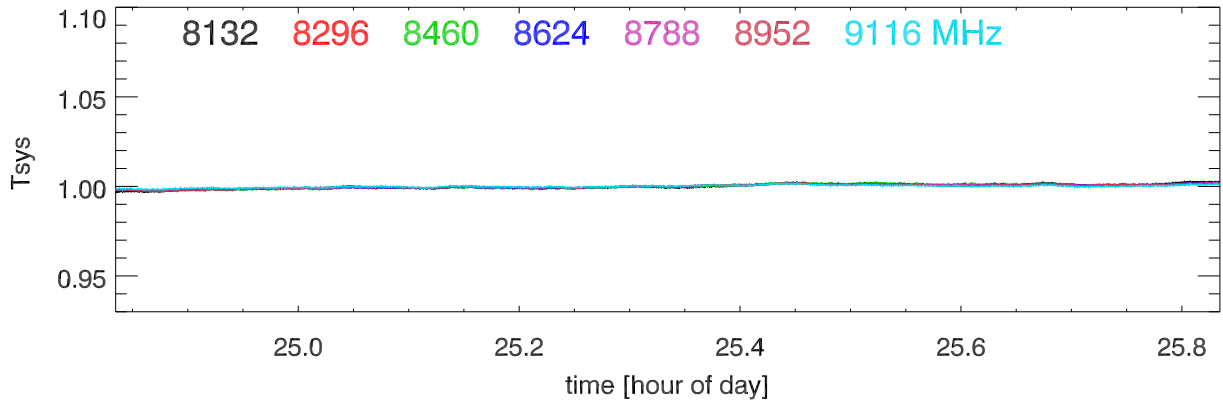

210601 12m totalPwr(172Mhz) vs hour. OverplotBands. PoIA

210601 12m totalPwr(172Mhz) vs hour. OverplotBands. PoIB

210601 12m totalPwr(172Mhz) vs hour. OverplotBands. PoIA

210601 12m totalPwr(172Mhz) vs hour. OverplotBands. PoIB