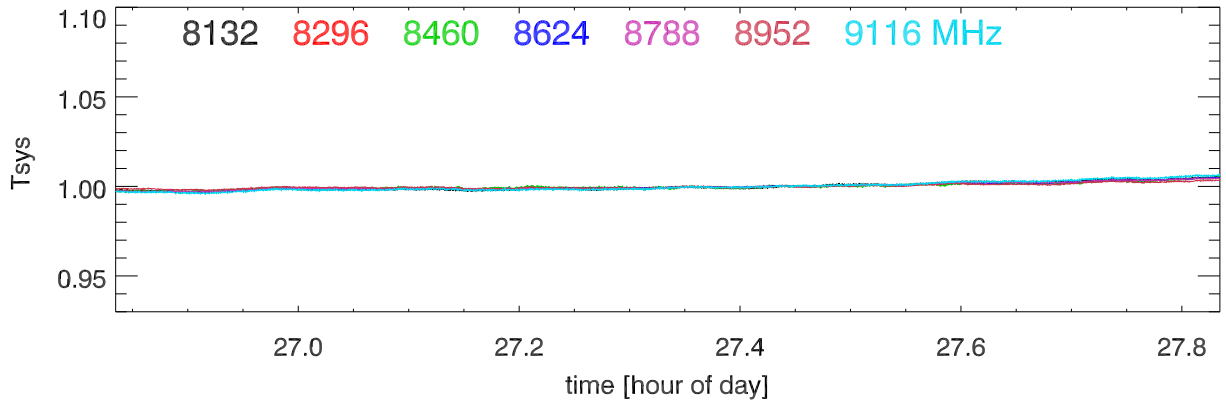

210601 12m totalPwr(172Mhz) vs hour. OverplotBands. PoIA

210601 12m totalPwr(172Mhz) vs hour. OverplotBands. PoIB

210601 12m totalPwr(172Mhz) vs hour. OverplotBands. PoIA

210601 12m totalPwr(172Mhz) vs hour. OverplotBands. PoIB