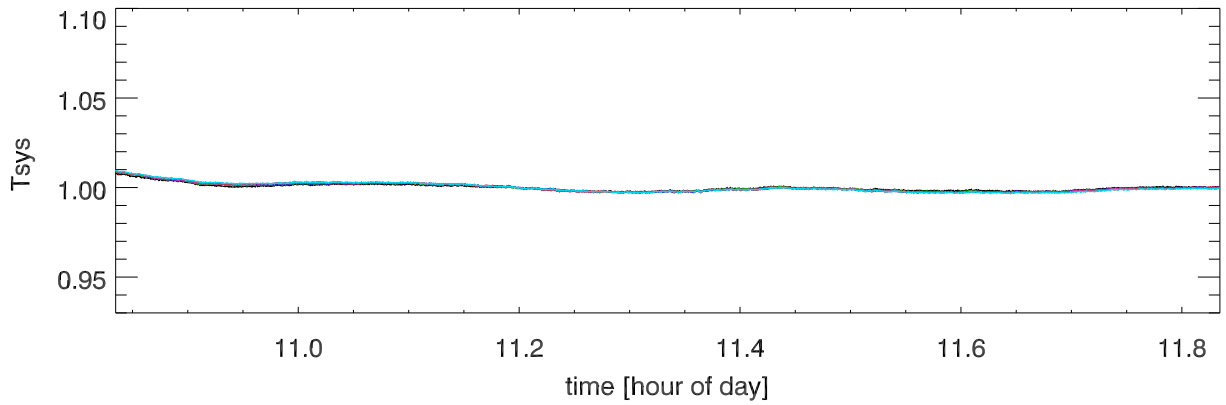

210601 12m totalPwr(172Mhz) vs hour. OverplotBands. PoIA

210601 12m totalPwr(172Mhz) vs hour. OverplotBands. PoIB

210601 12m totalPwr(172Mhz) vs hour. OverplotBands. PoIA

210601 12m totalPwr(172Mhz) vs hour. OverplotBands. PoIB