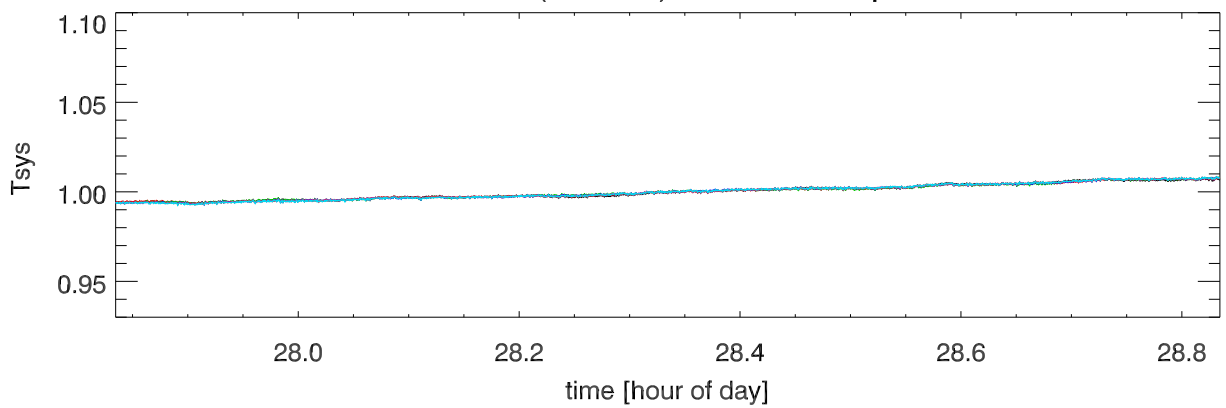

210601 12m totalPwr(172Mhz) vs hour. OverplotBands. PoIA

210601 12m totalPwr(172Mhz) vs hour. OverplotBands. PoIB

210601 12m totalPwr(172Mhz) vs hour. OverplotBands. PoIA

210601 12m totalPwr(172Mhz) vs hour. OverplotBands. PoIB