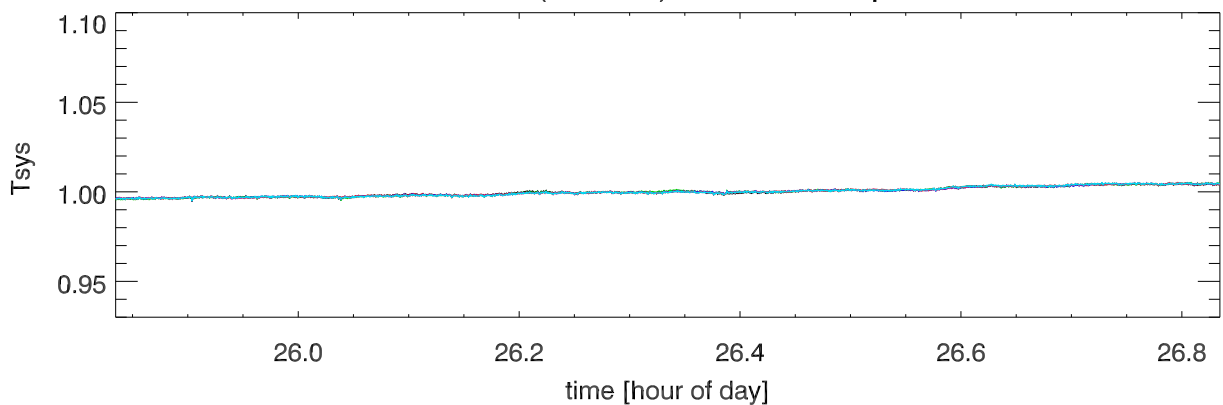

210601 12m totalPwr(172Mhz) vs hour. OverplotBands. PoIA

210601 12m totalPwr(172Mhz) vs hour. OverplotBands. PoIB

210601 12m totalPwr(172Mhz) vs hour. OverplotBands. PoIA

210601 12m totalPwr(172Mhz) vs hour. OverplotBands. PoIB