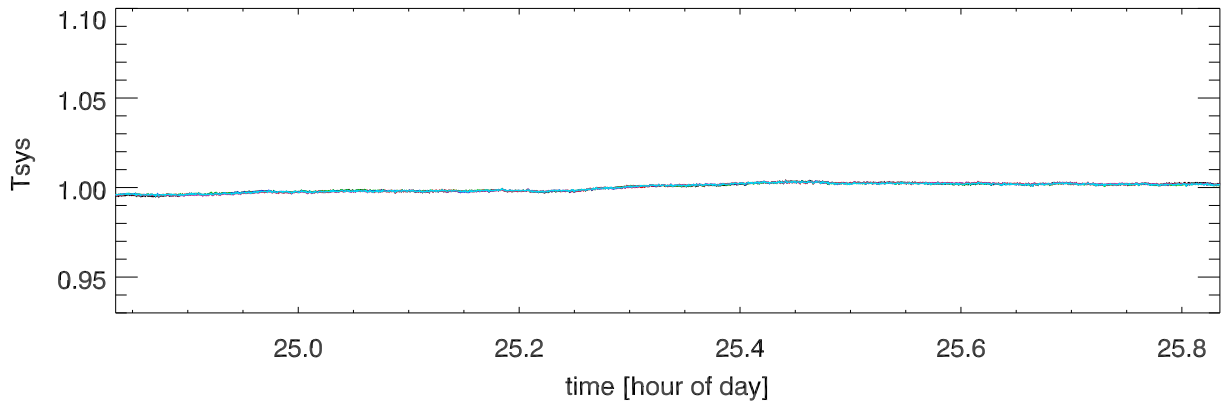

210601 12m totalPwr(172Mhz) vs hour. OverplotBands. PoIA

210601 12m totalPwr(172Mhz) vs hour. OverplotBands. PoIB

210601 12m totalPwr(172Mhz) vs hour. OverplotBands. PoIA

210601 12m totalPwr(172Mhz) vs hour. OverplotBands. PoIB