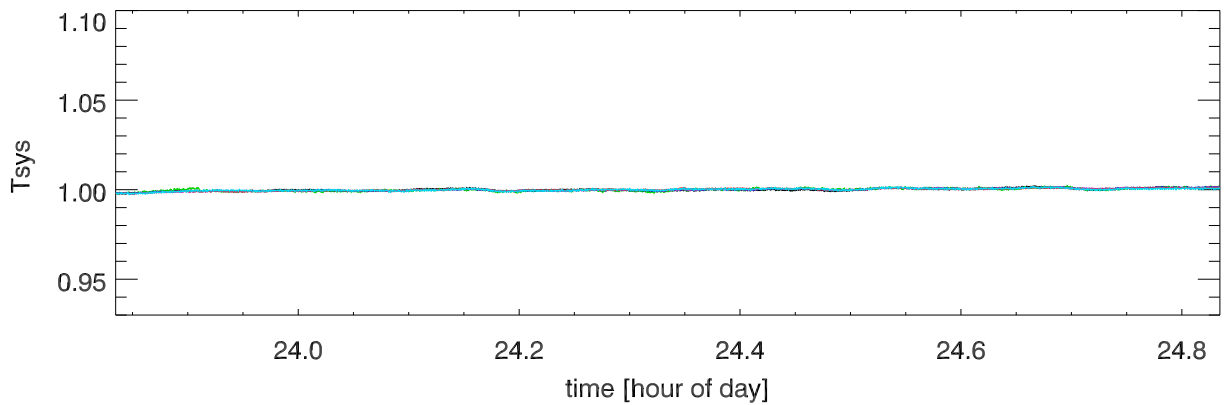

210601 12m totalPwr(172Mhz) vs hour. OverplotBands. PoIA

210601 12m totalPwr(172Mhz) vs hour. OverplotBands. PoIB

210601 12m totalPwr(172Mhz) vs hour. OverplotBands. PoIA

210601 12m totalPwr(172Mhz) vs hour. OverplotBands. PoIB