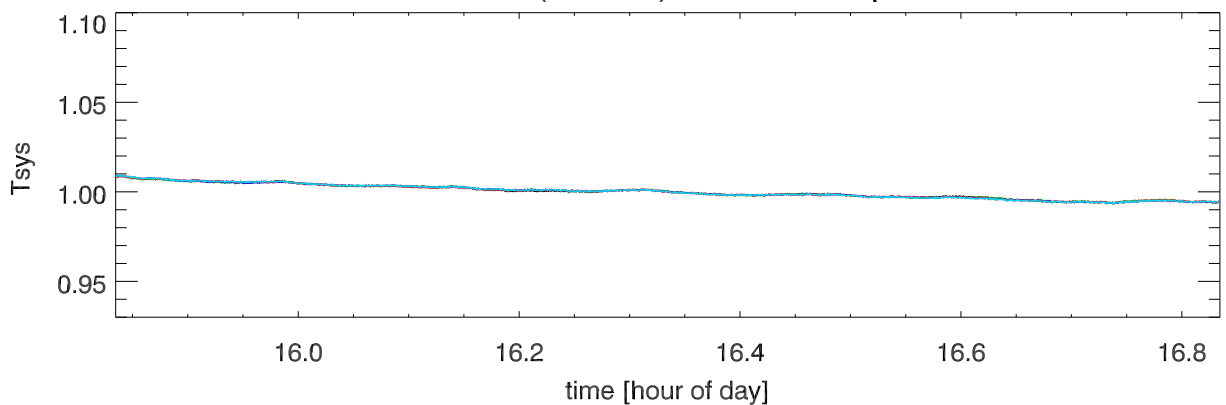

210601 12m totalPwr(172Mhz) vs hour. OverplotBands. PoIA

210601 12m totalPwr(172Mhz) vs hour. OverplotBands. PoIB

210601 12m totalPwr(172Mhz) vs hour. OverplotBands. PoIA

210601 12m totalPwr(172Mhz) vs hour. OverplotBands. PoIB