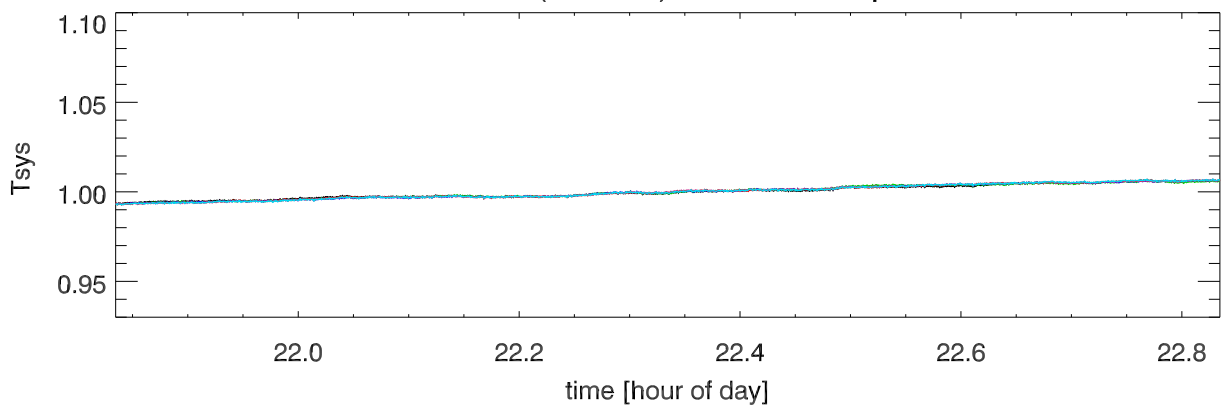

210601 12m totalPwr(172Mhz) vs hour. OverplotBands. PoIA

210601 12m totalPwr(172Mhz) vs hour. OverplotBands. PoIB

210601 12m totalPwr(172Mhz) vs hour. OverplotBands. PoIA

210601 12m totalPwr(172Mhz) vs hour. OverplotBands. PoIB