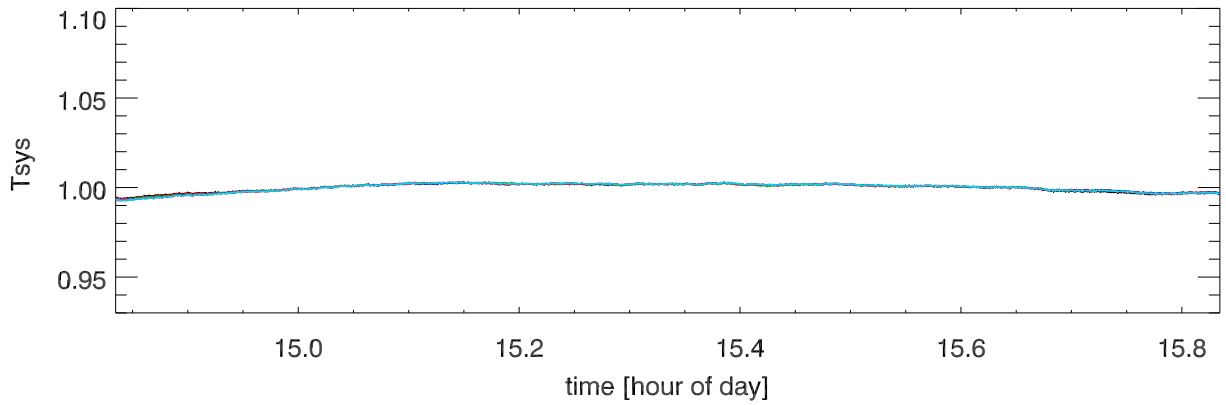

210601 12m totalPwr(172Mhz) vs hour. OverplotBands. PoIA

210601 12m totalPwr(172Mhz) vs hour. OverplotBands. PoIB

210601 12m totalPwr(172Mhz) vs hour. OverplotBands. PoIA

210601 12m totalPwr(172Mhz) vs hour. OverplotBands. PoIB