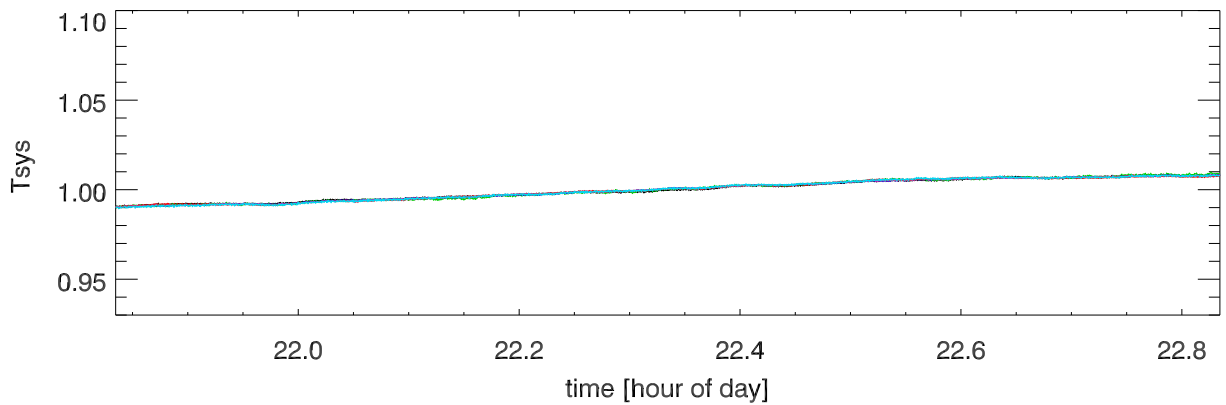

210601 12m totalPwr(172Mhz) vs hour. OverplotBands. PoIA

210601 12m totalPwr(172Mhz) vs hour. OverplotBands. PoIB

210601 12m totalPwr(172Mhz) vs hour. OverplotBands. PoIA

210601 12m totalPwr(172Mhz) vs hour. OverplotBands. PoIB