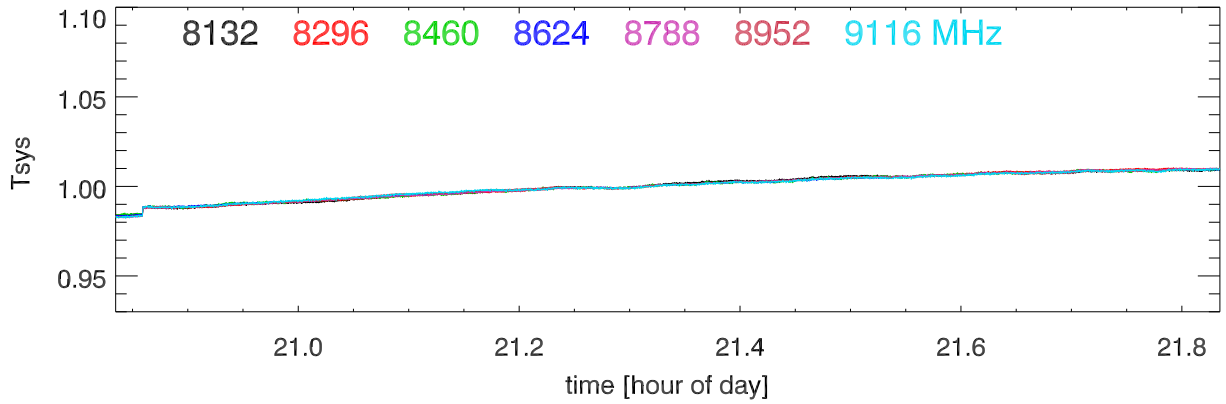

210601 12m totalPwr(172Mhz) vs hour. OverplotBands. PoIA

210601 12m totalPwr(172Mhz) vs hour. OverplotBands. PoIB

210601 12m totalPwr(172Mhz) vs hour. OverplotBands. PoIA

210601 12m totalPwr(172Mhz) vs hour. OverplotBands. PoIB