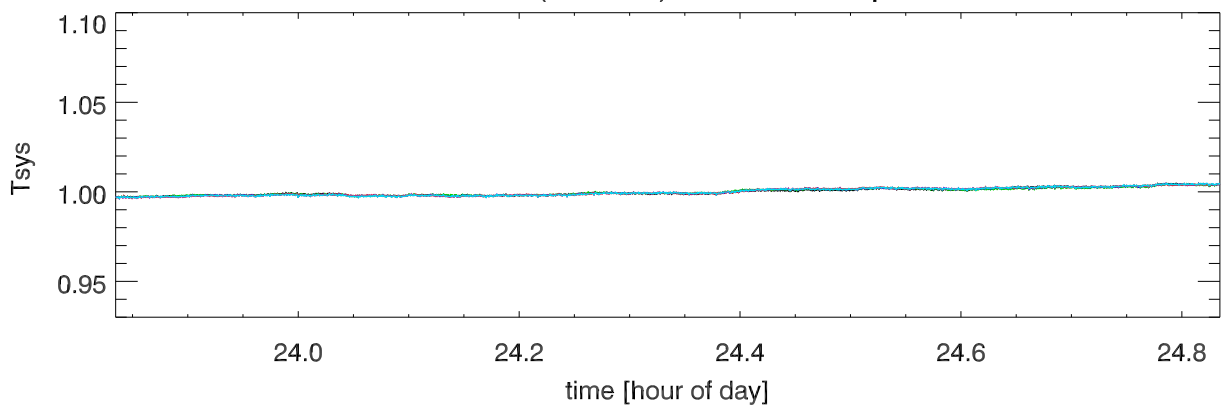

210601 12m totalPwr(172Mhz) vs hour. OverplotBands. PoIA

210601 12m totalPwr(172Mhz) vs hour. OverplotBands. PoIB

210601 12m totalPwr(172Mhz) vs hour. OverplotBands. PoIA

210601 12m totalPwr(172Mhz) vs hour. OverplotBands. PoIB