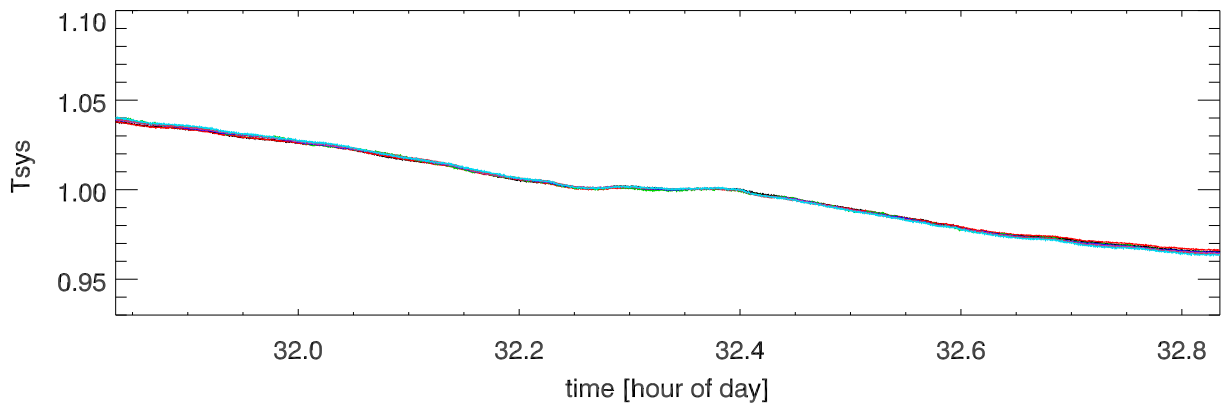

210601 12m totalPwr(172Mhz) vs hour. OverplotBands. PoIA

210601 12m totalPwr(172Mhz) vs hour. OverplotBands. PoIB

210601 12m totalPwr(172Mhz) vs hour. OverplotBands. PoIA

210601 12m totalPwr(172Mhz) vs hour. OverplotBands. PoIB