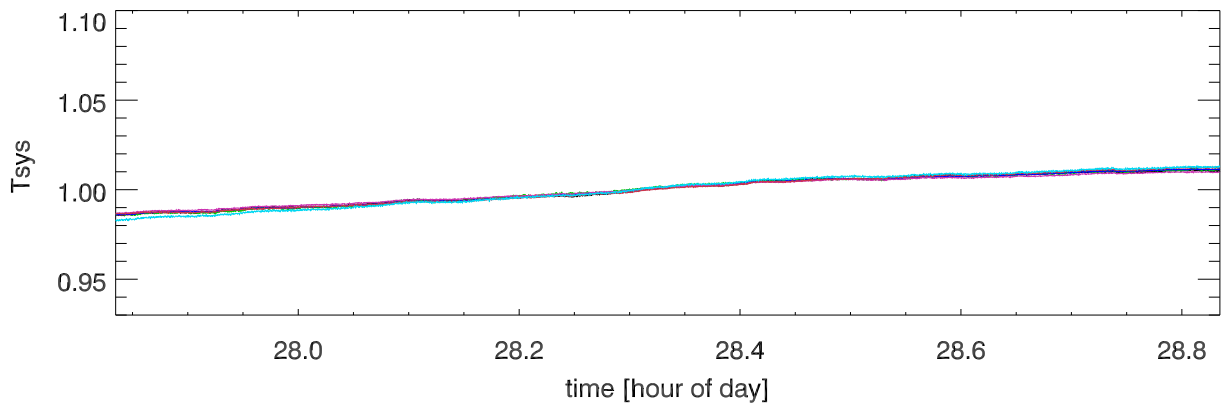

210601 12m totalPwr(172Mhz) vs hour. OverplotBands. PoIA

210601 12m totalPwr(172Mhz) vs hour. OverplotBands. PoIB

210601 12m totalPwr(172Mhz) vs hour. OverplotBands. PoIA

210601 12m totalPwr(172Mhz) vs hour. OverplotBands. PoIB