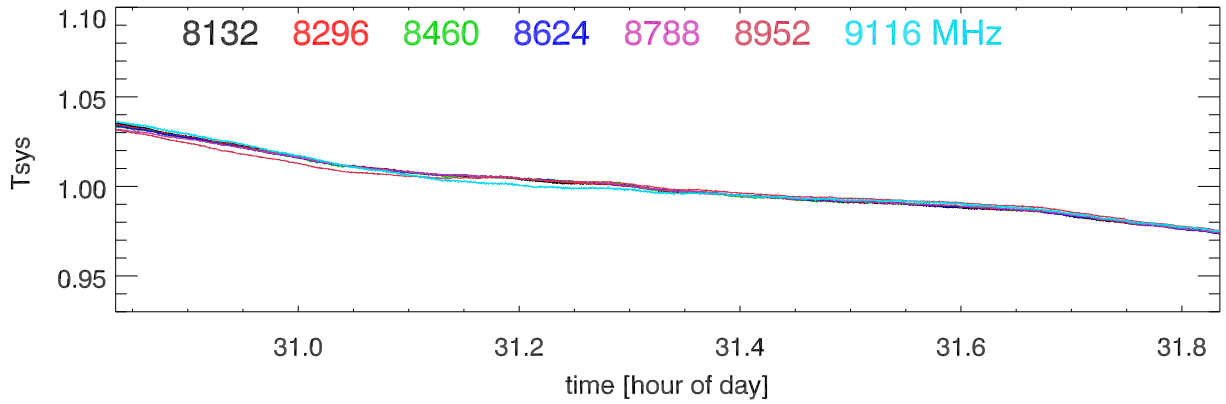

210601 12m totalPwr(172Mhz) vs hour. OverplotBands. PoIA

210601 12m totalPwr(172Mhz) vs hour. OverplotBands. PoIB

210601 12m totalPwr(172Mhz) vs hour. OverplotBands. PoIA

210601 12m totalPwr(172Mhz) vs hour. OverplotBands. PoIB