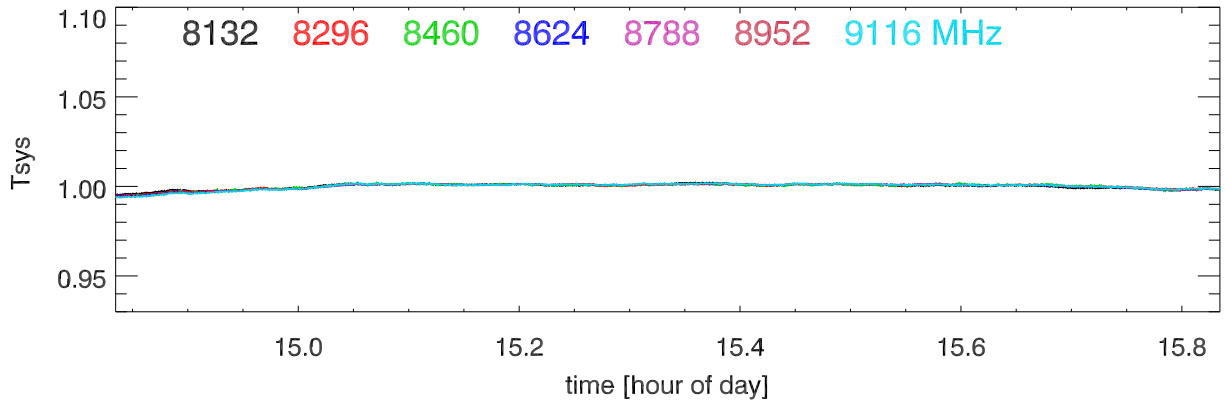

210601 12m totalPwr(172Mhz) vs hour. OverplotBands. PoIA

210601 12m totalPwr(172Mhz) vs hour. OverplotBands. PoIB

210601 12m totalPwr(172Mhz) vs hour. OverplotBands. PoIA

210601 12m totalPwr(172Mhz) vs hour. OverplotBands. PoIB