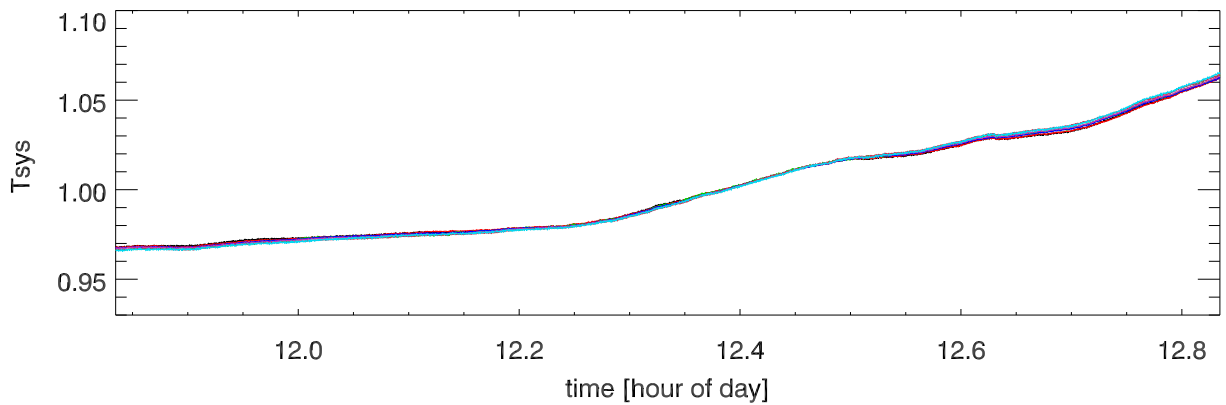

210601 12m totalPwr(172Mhz) vs hour. OverplotBands. PoIA

210601 12m totalPwr(172Mhz) vs hour. OverplotBands. PoIB

210601 12m totalPwr(172Mhz) vs hour. OverplotBands. PoIA

210601 12m totalPwr(172Mhz) vs hour. OverplotBands. PoIB