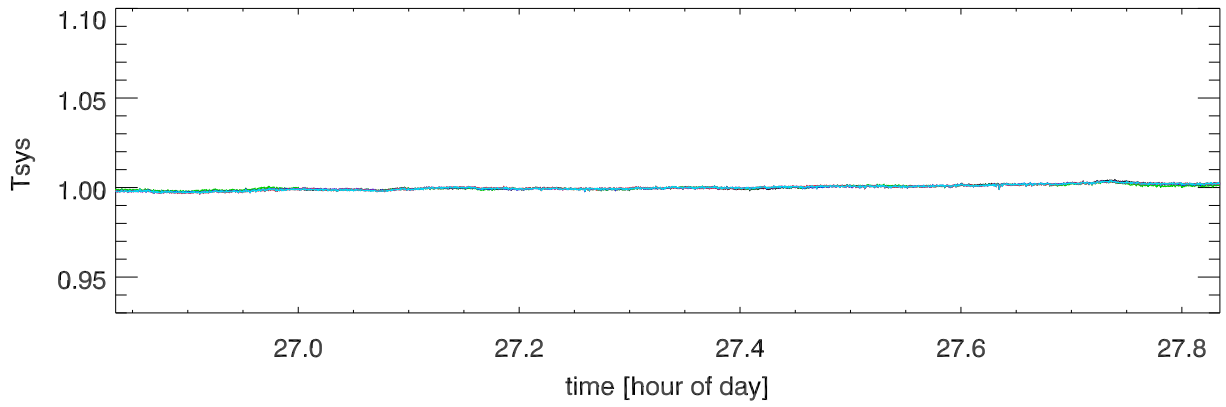

210601 12m totalPwr(172Mhz) vs hour. OverplotBands. PoIA

210601 12m totalPwr(172Mhz) vs hour. OverplotBands. PoIB

210601 12m totalPwr(172Mhz) vs hour. OverplotBands. PoIA

210601 12m totalPwr(172Mhz) vs hour. OverplotBands. PoIB