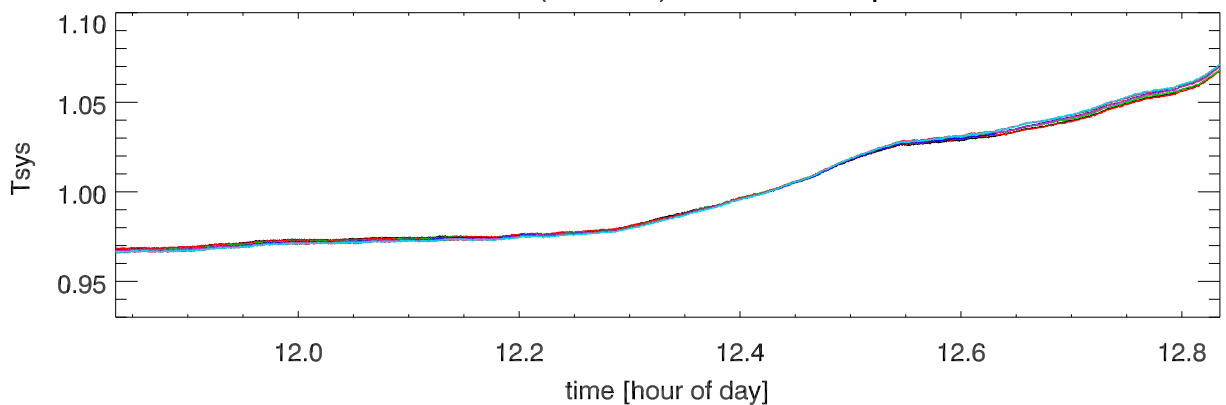

210601 12m totalPwr(172Mhz) vs hour. OverplotBands. PoIA

210601 12m totalPwr(172Mhz) vs hour. OverplotBands. PoIB

210601 12m totalPwr(172Mhz) vs hour. OverplotBands. PoIA

210601 12m totalPwr(172Mhz) vs hour. OverplotBands. PoIB