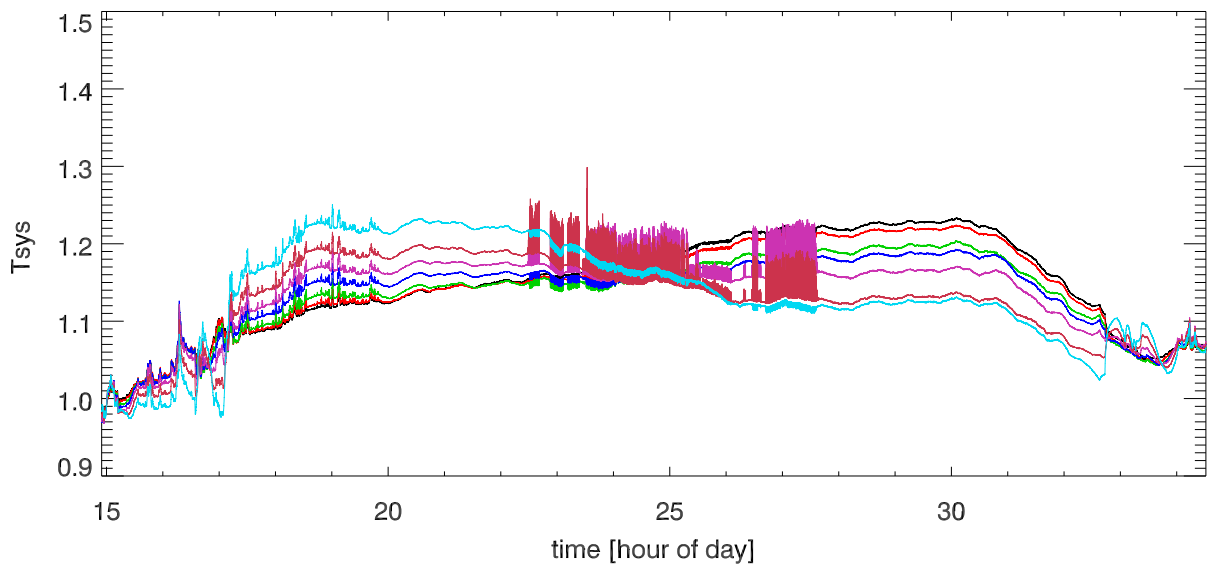

210504 12m totalPwr(172Mhz) vs Hour. OverplotBands. PoIA

PoIB

Pedestal temperature vs time