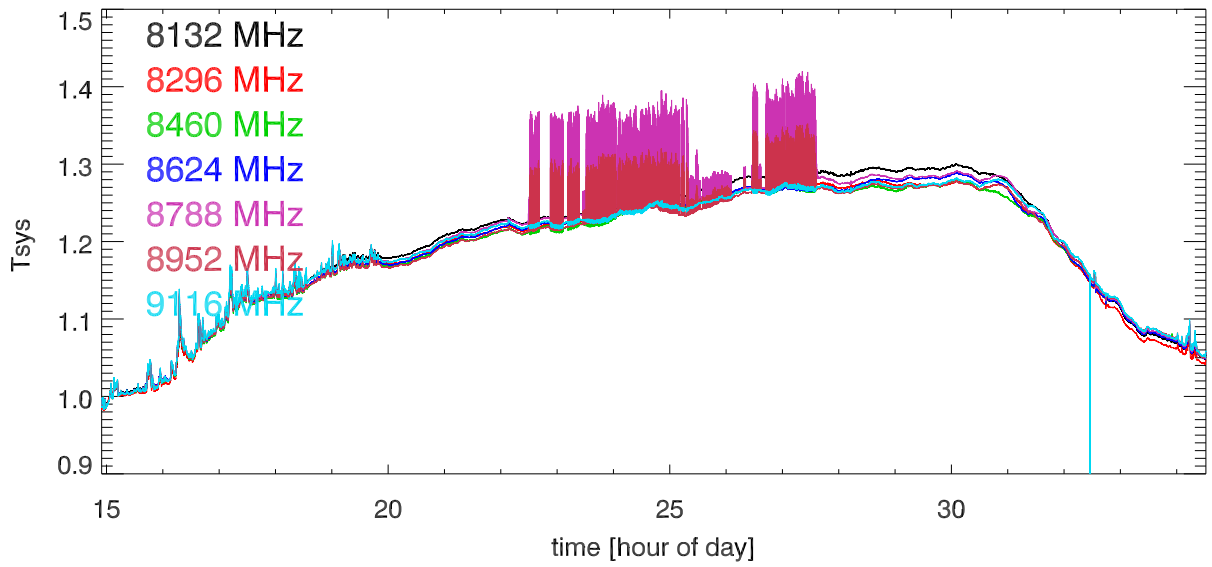

210504 12m totalPwr(172Mhz) vs Hour. OverplotBands. PoIA

PoIB

Pedestal temperature vs time