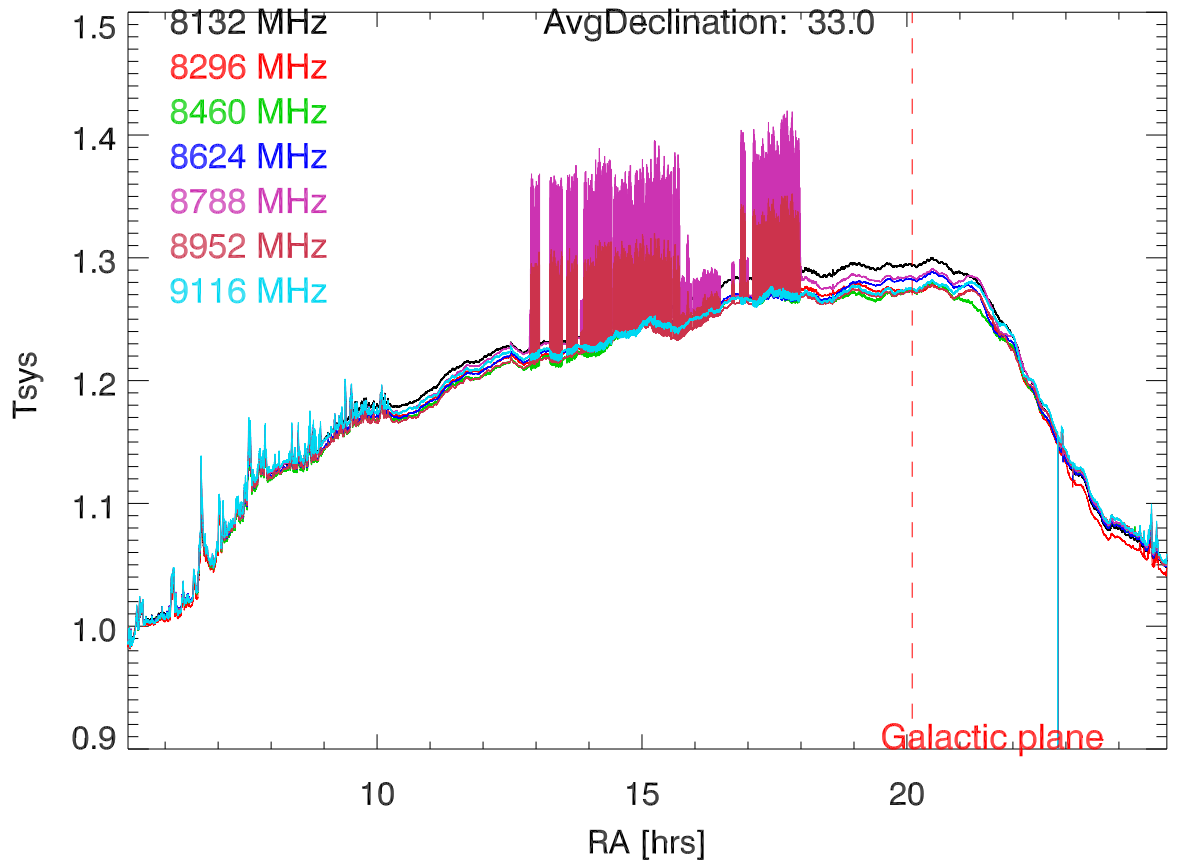

210504 12m totalPwr(172Mhz) vs RA. OverplotBands. PoIA

PoIB