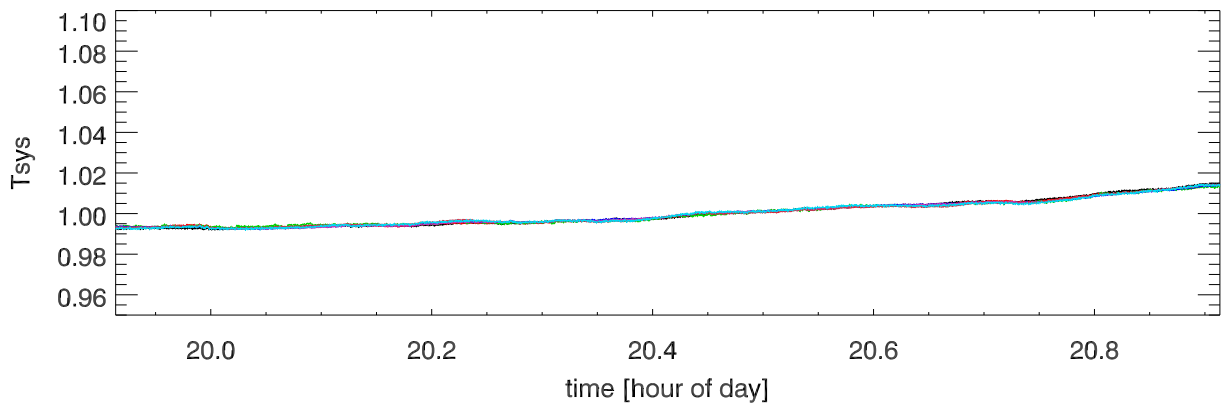

210504 12m totalPwr(172Mhz) vs hour. OverplotBands. PoIA

210504 12m totalPwr(172Mhz) vs hour. OverplotBands. PoIB

210504 12m totalPwr(172Mhz) vs hour. OverplotBands. PoIA

210504 12m totalPwr(172Mhz) vs hour. OverplotBands. PoIB