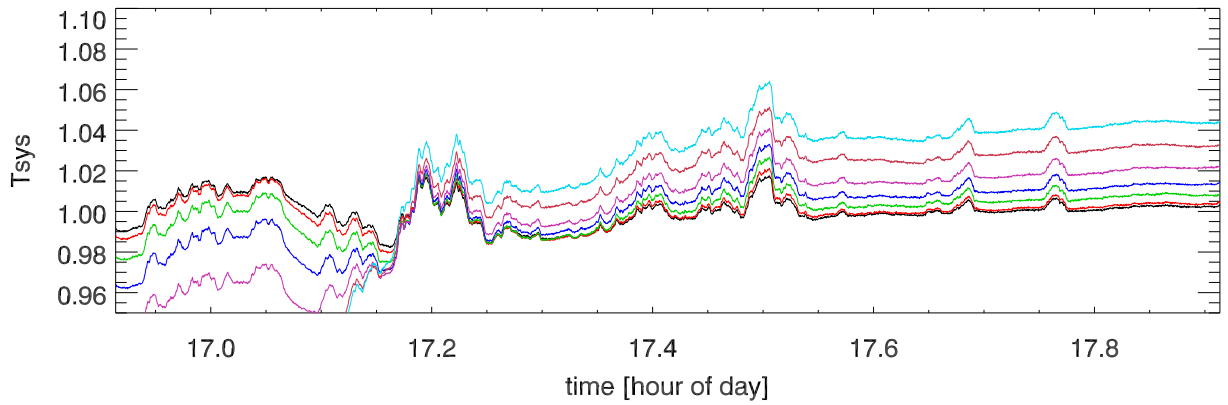

210504 12m totalPwr(172Mhz) vs hour. OverplotBands. PoIA

210504 12m totalPwr(172Mhz) vs hour. OverplotBands. PoIB

210504 12m totalPwr(172Mhz) vs hour. OverplotBands. PoIA

210504 12m totalPwr(172Mhz) vs hour. OverplotBands. PoIB