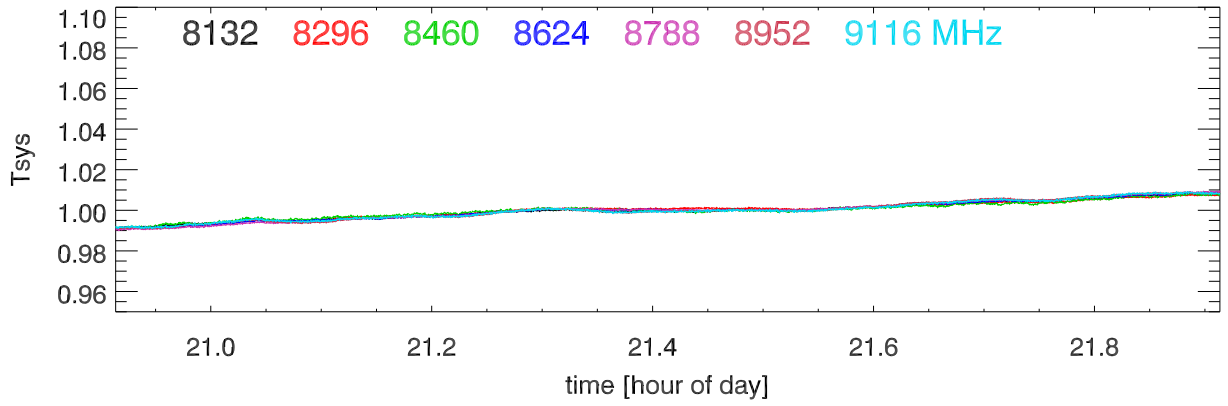

210504 12m totalPwr(172Mhz) vs hour. OverplotBands. PoIA

210504 12m totalPwr(172Mhz) vs hour. OverplotBands. PoIB

210504 12m totalPwr(172Mhz) vs hour. OverplotBands. PoIA

210504 12m totalPwr(172Mhz) vs hour. OverplotBands. PoIB