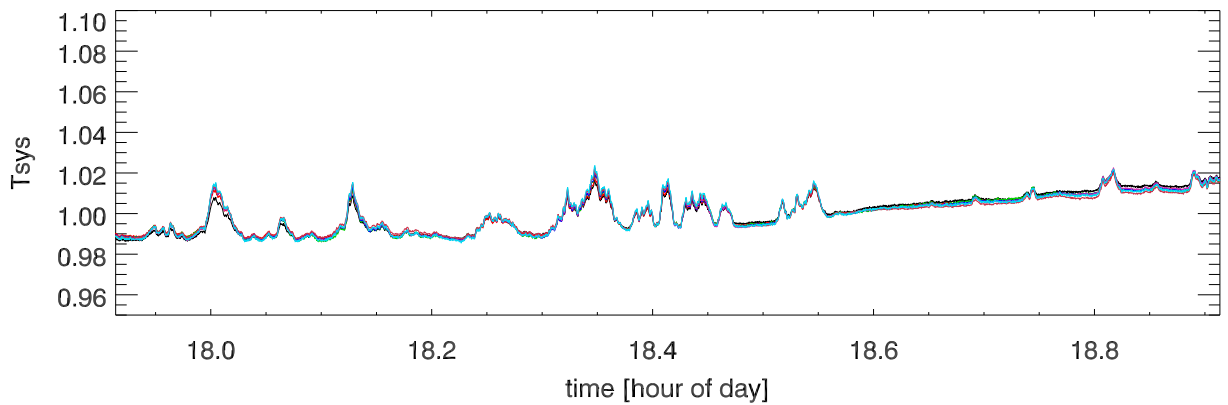

210504 12m totalPwr(172Mhz) vs hour. OverplotBands. PoIA

210504 12m totalPwr(172Mhz) vs hour. OverplotBands. PoIB

210504 12m totalPwr(172Mhz) vs hour. OverplotBands. PoIA

210504 12m totalPwr(172Mhz) vs hour. OverplotBands. PoIB