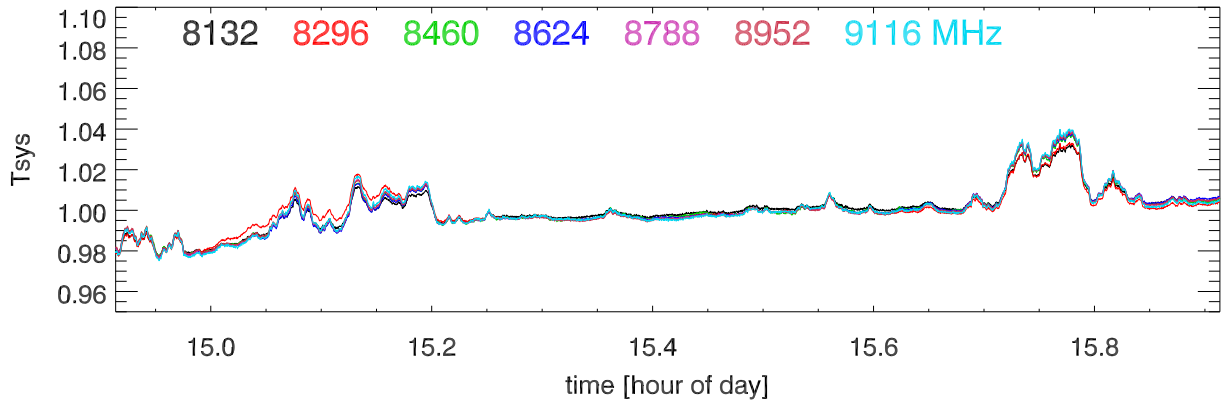

210504 12m totalPwr(172Mhz) vs hour. OverplotBands. PoIA

210504 12m totalPwr(172Mhz) vs hour. OverplotBands. PoIB

210504 12m totalPwr(172Mhz) vs hour. OverplotBands. PoIA

210504 12m totalPwr(172Mhz) vs hour. OverplotBands. PoIB