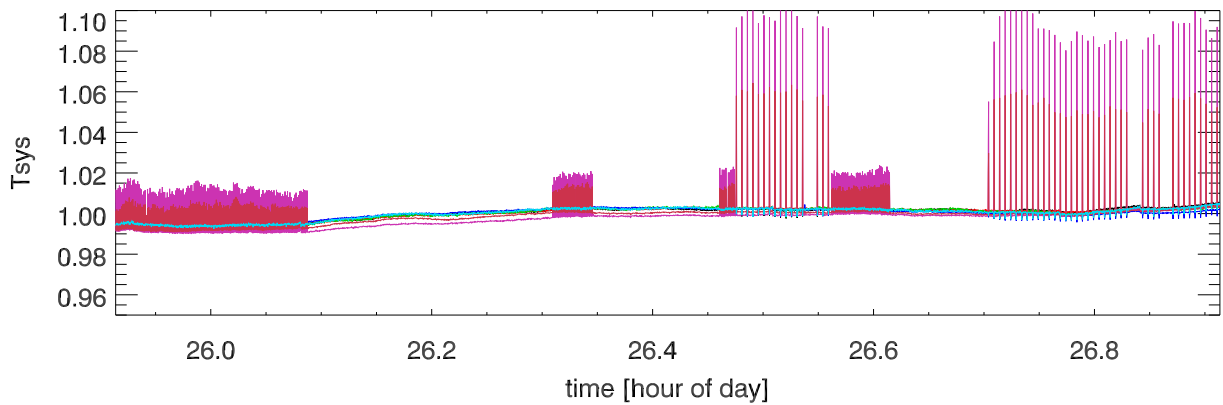

210504 12m totalPwr(172Mhz) vs hour. OverplotBands. PoIA

210504 12m totalPwr(172Mhz) vs hour. OverplotBands. PoIB

210504 12m totalPwr(172Mhz) vs hour. OverplotBands. PoIA

210504 12m totalPwr(172Mhz) vs hour. OverplotBands. PoIB