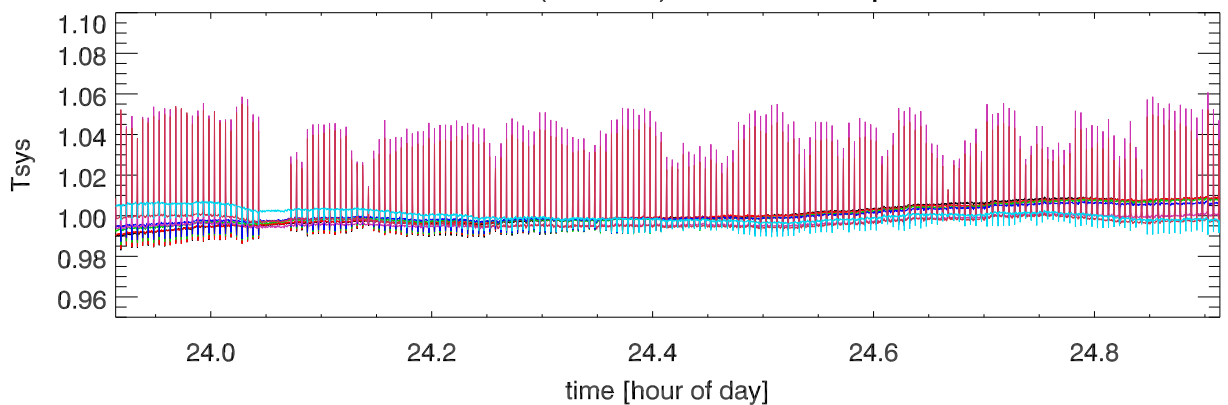

210504 12m totalPwr(172Mhz) vs hour. OverplotBands. PoIA

210504 12m totalPwr(172Mhz) vs hour. OverplotBands. PoIB

210504 12m totalPwr(172Mhz) vs hour. OverplotBands. PoIA

210504 12m totalPwr(172Mhz) vs hour. OverplotBands. PoIB