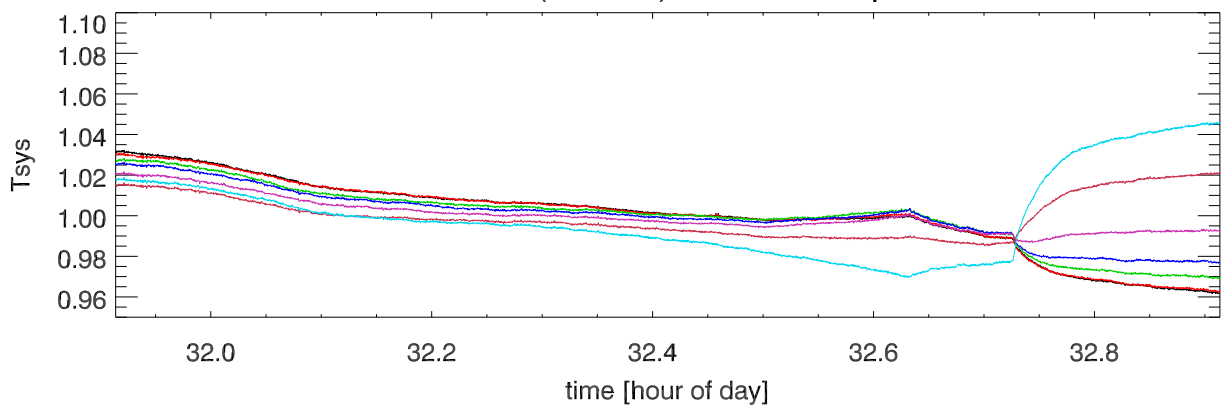

210504 12m totalPwr(172Mhz) vs hour. OverplotBands. PoIA

210504 12m totalPwr(172Mhz) vs hour. OverplotBands. PoIB

210504 12m totalPwr(172Mhz) vs hour. OverplotBands. PoIA

210504 12m totalPwr(172Mhz) vs hour. OverplotBands. PoIB

210504 12m totalPwr(172Mhz) vs hour. OverplotBands. PoIA

210504 12m totalPwr(172Mhz) vs hour. OverplotBands. PoIB