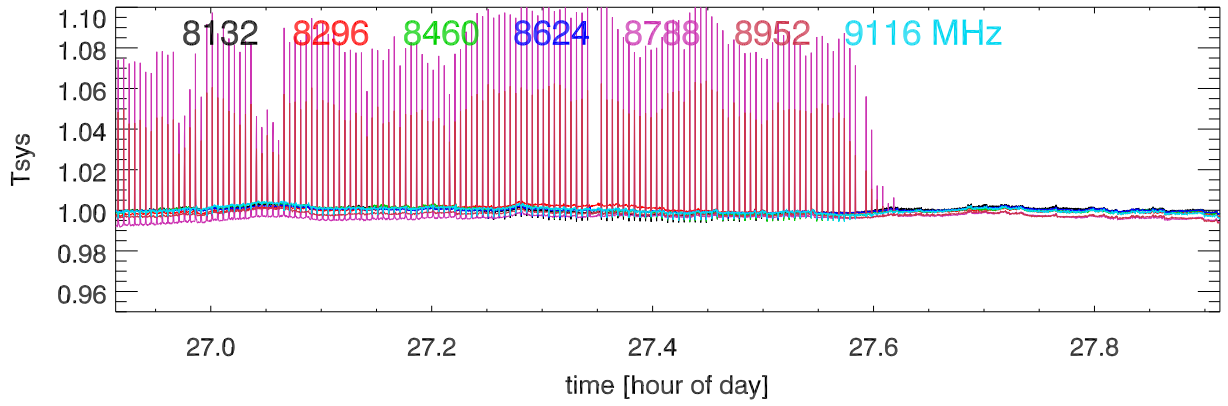

210504 12m totalPwr(172MHz) vs hour. OverplotBands. PoIA

210504 12m totalPwr(172MHz) vs hour. OverplotBands. PoIB

210504 12m totalPwr(172MHz) vs hour. OverplotBands. PoIA

210504 12m totalPwr(172MHz) vs hour. OverplotBands. PoIB