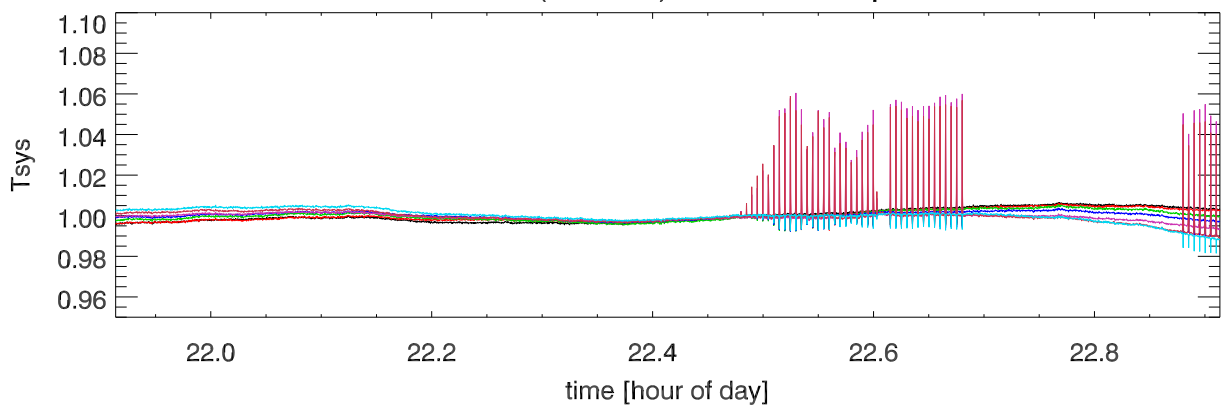

210504 12m totalPwr(172Mhz) vs hour. OverplotBands. PoIA

210504 12m totalPwr(172Mhz) vs hour. OverplotBands. PoIB

210504 12m totalPwr(172Mhz) vs hour. OverplotBands. PoIA

210504 12m totalPwr(172Mhz) vs hour. OverplotBands. PoIB