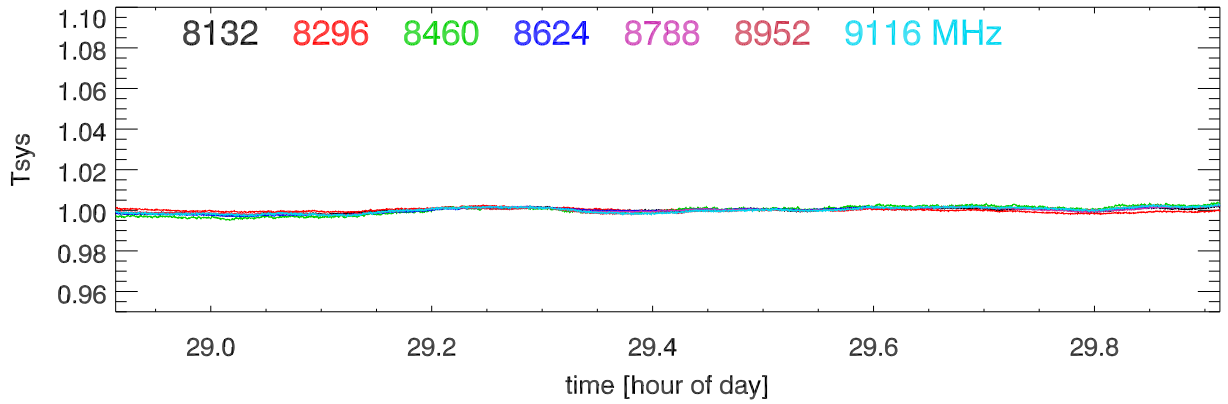

210504 12m totalPwr(172Mhz) vs hour. OverplotBands. PoIA

210504 12m totalPwr(172Mhz) vs hour. OverplotBands. PoIB

210504 12m totalPwr(172Mhz) vs hour. OverplotBands. PoIA

210504 12m totalPwr(172Mhz) vs hour. OverplotBands. PoIB