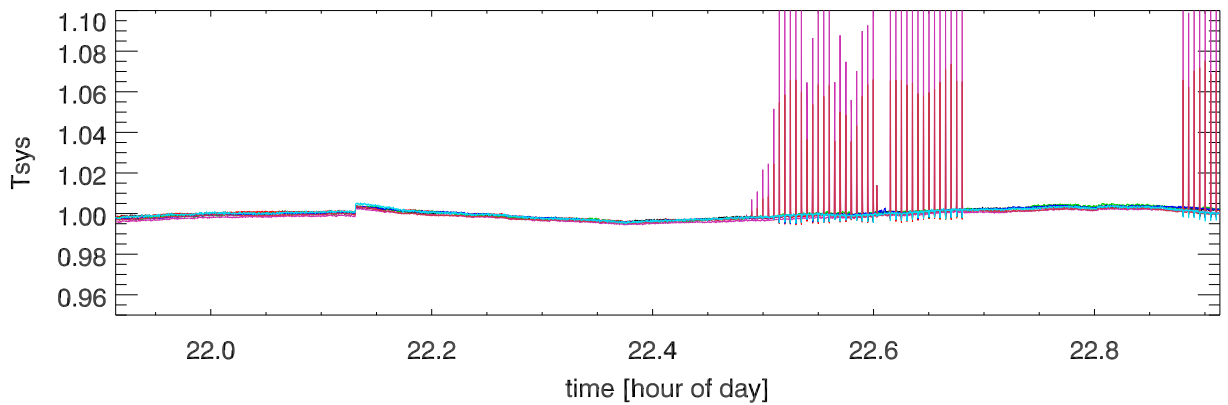

210504 12m totalPwr(172Mhz) vs hour. OverplotBands. PoIA

210504 12m totalPwr(172Mhz) vs hour. OverplotBands. PoIB

210504 12m totalPwr(172Mhz) vs hour. OverplotBands. PoIA

210504 12m totalPwr(172Mhz) vs hour. OverplotBands. PoIB