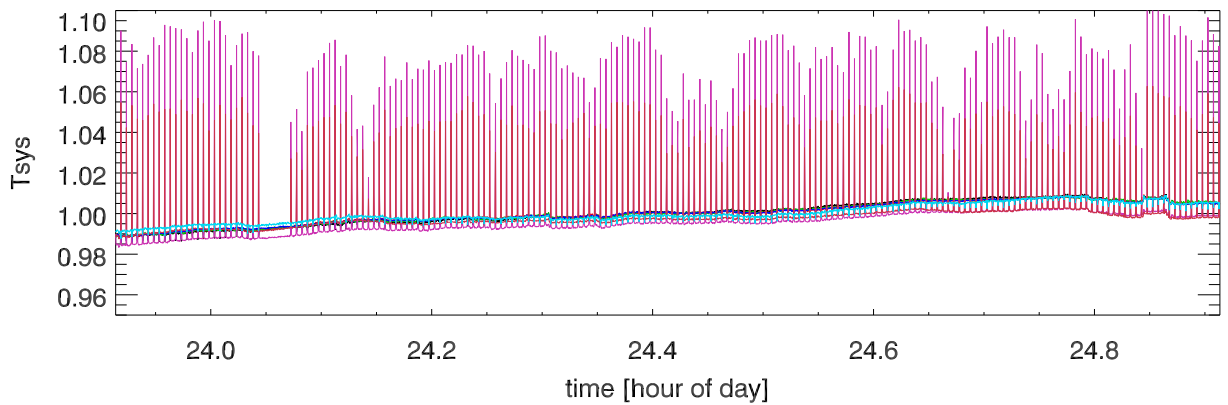

210504 12m totalPwr(172Mhz) vs hour. OverplotBands. PoIA

210504 12m totalPwr(172Mhz) vs hour. OverplotBands. PoIB

210504 12m totalPwr(172Mhz) vs hour. OverplotBands. PoIA

210504 12m totalPwr(172Mhz) vs hour. OverplotBands. PoIB