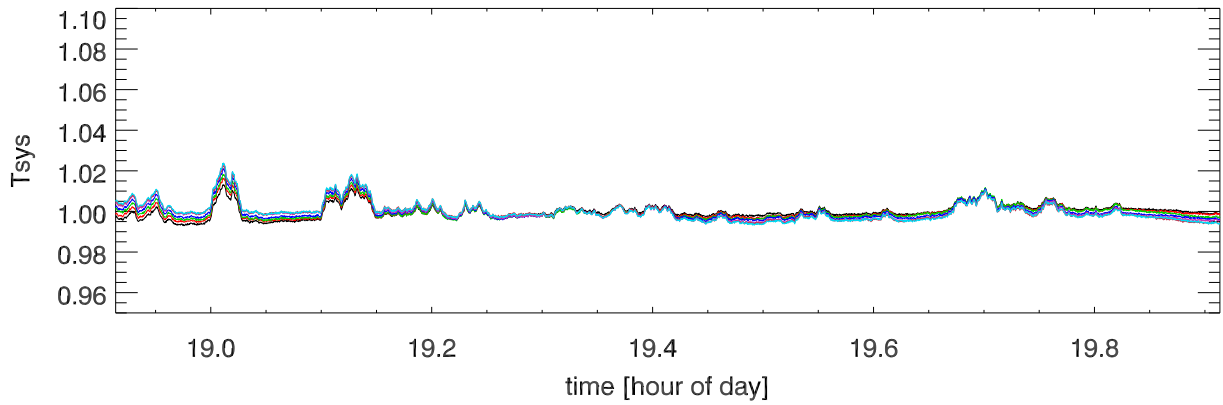

210504 12m totalPwr(172Mhz) vs hour. OverplotBands. PoIA

210504 12m totalPwr(172Mhz) vs hour. OverplotBands. PoIB

210504 12m totalPwr(172Mhz) vs hour. OverplotBands. PoIA

210504 12m totalPwr(172Mhz) vs hour. OverplotBands. PoIB