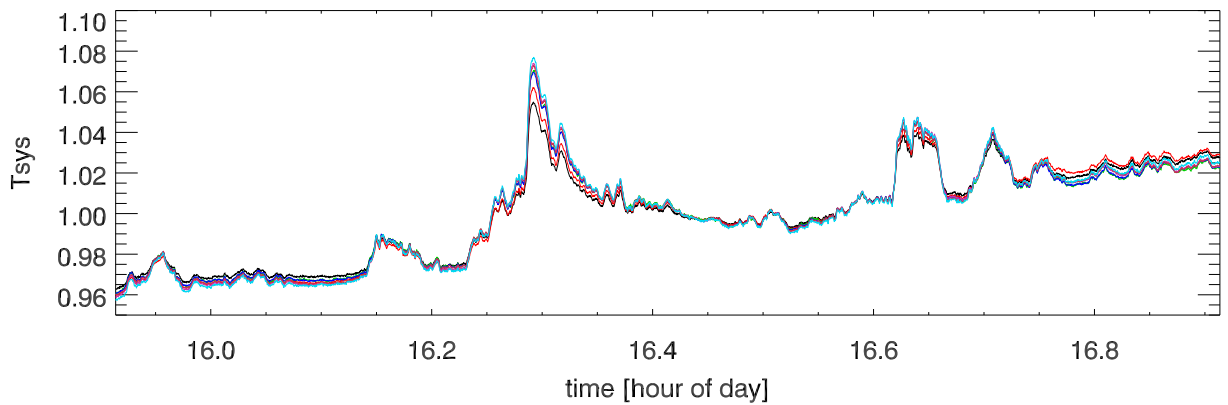

210504 12m totalPwr(172Mhz) vs hour. OverplotBands. PoIA

210504 12m totalPwr(172Mhz) vs hour. OverplotBands. PoIB

210504 12m totalPwr(172Mhz) vs hour. OverplotBands. PoIA

210504 12m totalPwr(172Mhz) vs hour. OverplotBands. PoIB