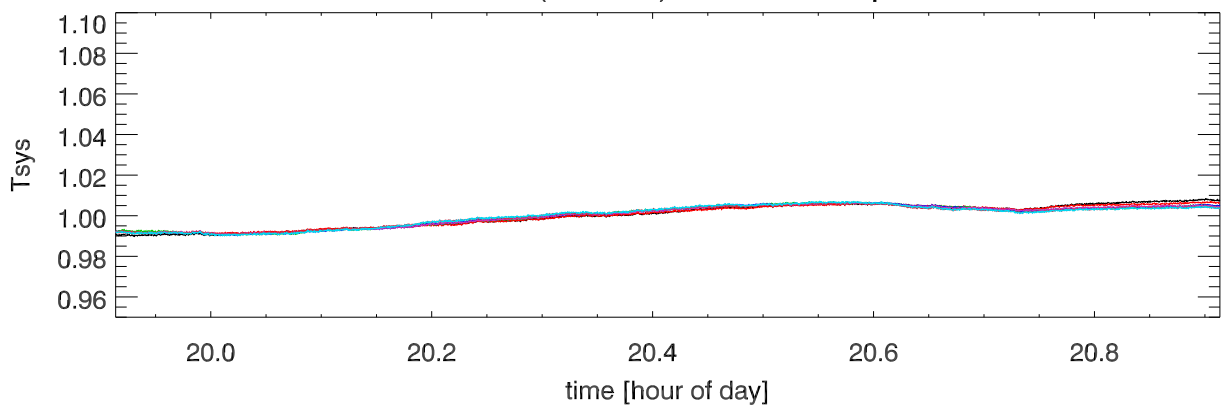

210504 12m totalPwr(172Mhz) vs hour. OverplotBands. PoIA

210504 12m totalPwr(172Mhz) vs hour. OverplotBands. PoIB

210504 12m totalPwr(172Mhz) vs hour. OverplotBands. PoIA

210504 12m totalPwr(172Mhz) vs hour. OverplotBands. PoIB