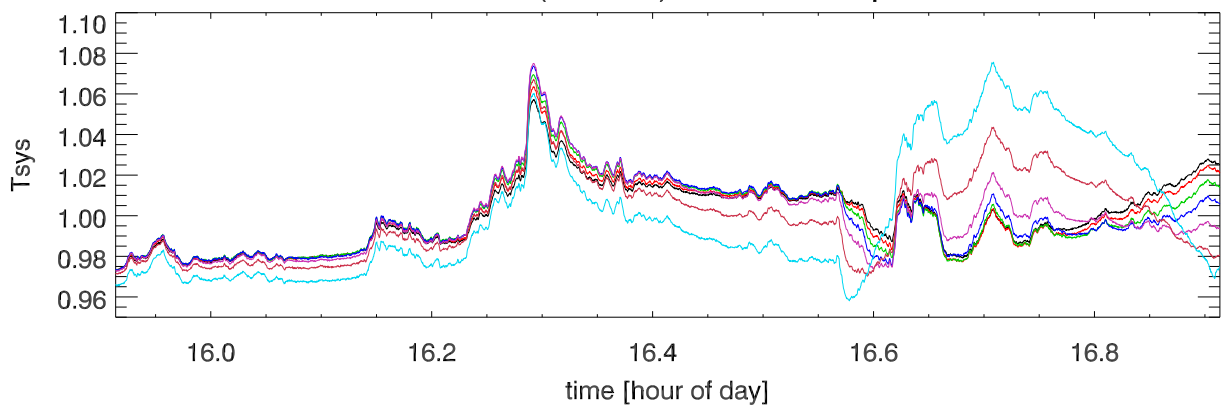

210504 12m totalPwr(172Mhz) vs hour. OverplotBands. PoIA

210504 12m totalPwr(172Mhz) vs hour. OverplotBands. PoIB

210504 12m totalPwr(172Mhz) vs hour. OverplotBands. PoIA

210504 12m totalPwr(172Mhz) vs hour. OverplotBands. PoIB