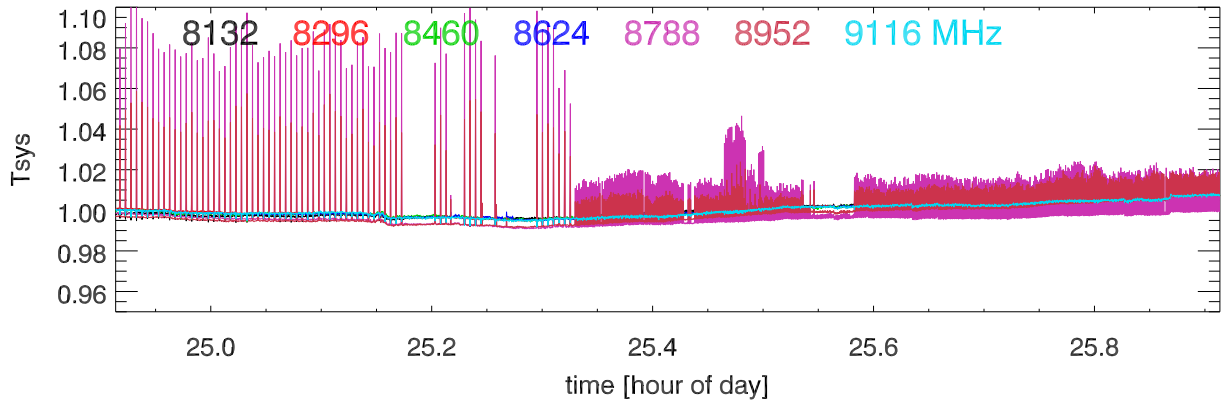

210504 12m totalPwr(172Mhz) vs hour. OverplotBands. PoIA

210504 12m totalPwr(172Mhz) vs hour. OverplotBands. PoIB

210504 12m totalPwr(172Mhz) vs hour. OverplotBands. PoIA

210504 12m totalPwr(172Mhz) vs hour. OverplotBands. PoIB