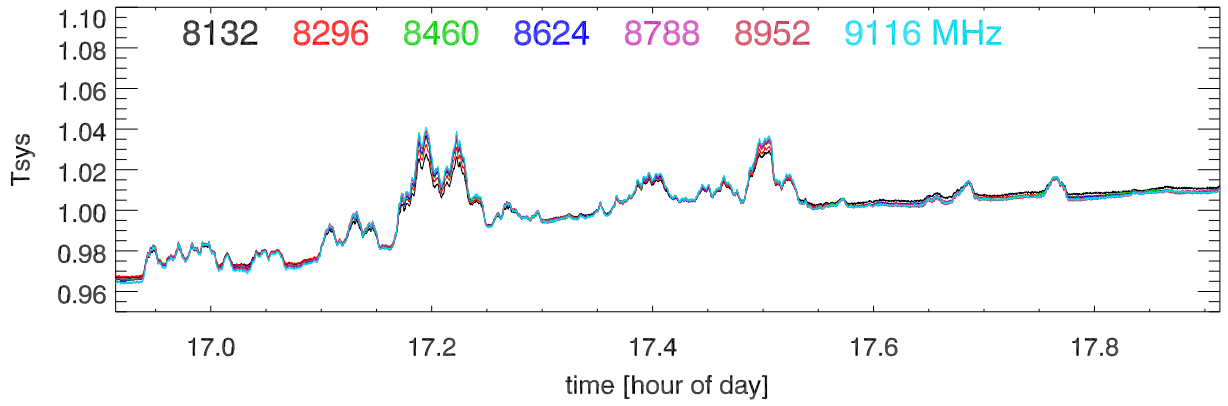

210504 12m totalPwr(172Mhz) vs hour. OverplotBands. PoIA

210504 12m totalPwr(172Mhz) vs hour. OverplotBands. PoIB

210504 12m totalPwr(172Mhz) vs hour. OverplotBands. PoIA

210504 12m totalPwr(172Mhz) vs hour. OverplotBands. PoIB