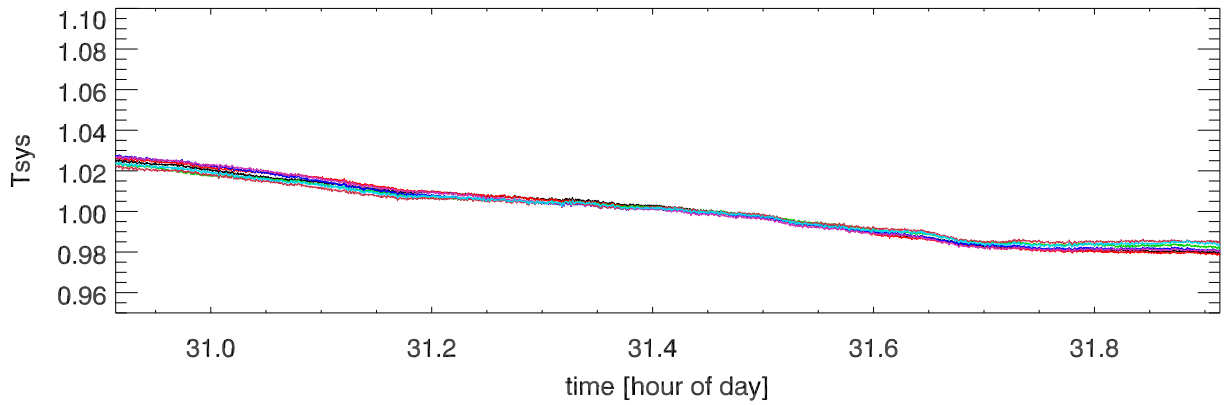

210504 12m totalPwr(172Mhz) vs hour. OverplotBands. PoIA

210504 12m totalPwr(172Mhz) vs hour. OverplotBands. PoIB

210504 12m totalPwr(172Mhz) vs hour. OverplotBands. PoIA

210504 12m totalPwr(172Mhz) vs hour. OverplotBands. PoIB