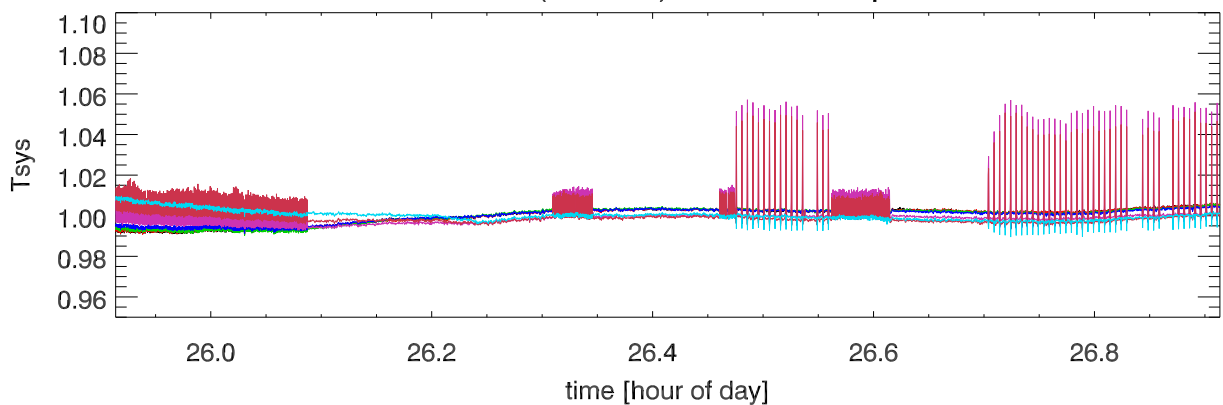

210504 12m totalPwr(172MHz) vs hour. OverplotBands. PoIA

210504 12m totalPwr(172MHz) vs hour. OverplotBands. PoIB

210504 12m totalPwr(172MHz) vs hour. OverplotBands. PoIA

210504 12m totalPwr(172MHz) vs hour. OverplotBands. PoIB