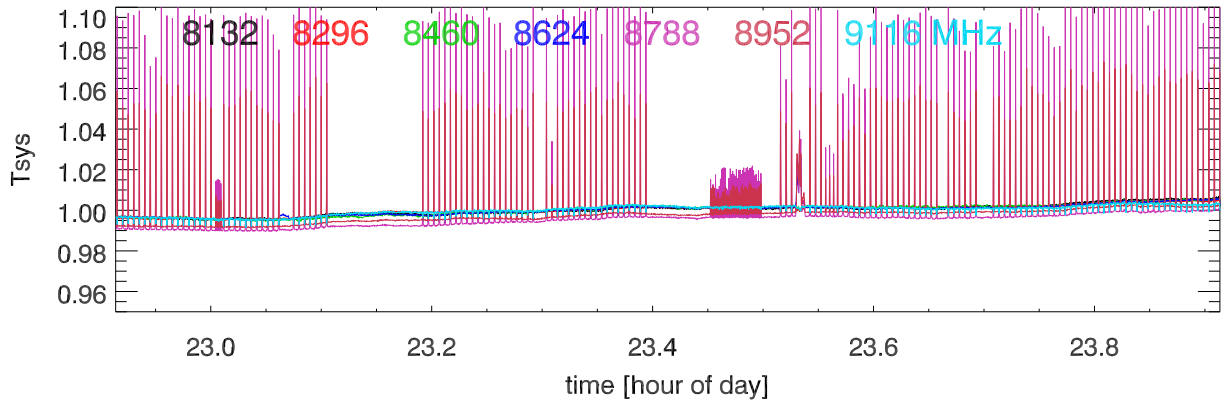

210504 12m totalPwr(172Mhz) vs hour. OverplotBands. PoIA

210504 12m totalPwr(172Mhz) vs hour. OverplotBands. PoIB

210504 12m totalPwr(172Mhz) vs hour. OverplotBands. PoIA

210504 12m totalPwr(172Mhz) vs hour. OverplotBands. PoIB