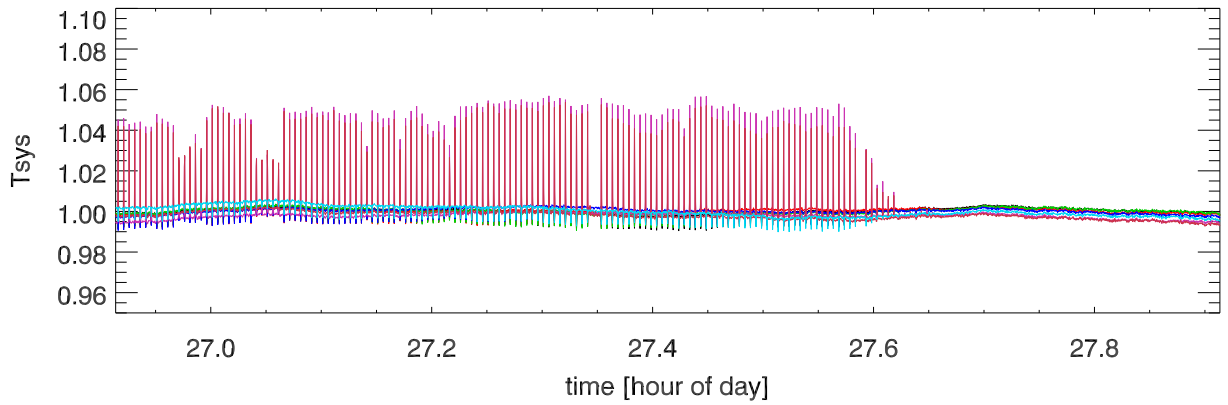

210504 12m totalPwr(172MHz) vs hour. OverplotBands. PoIA

210504 12m totalPwr(172MHz) vs hour. OverplotBands. PoIB

210504 12m totalPwr(172MHz) vs hour. OverplotBands. PoIA

210504 12m totalPwr(172MHz) vs hour. OverplotBands. PoIB