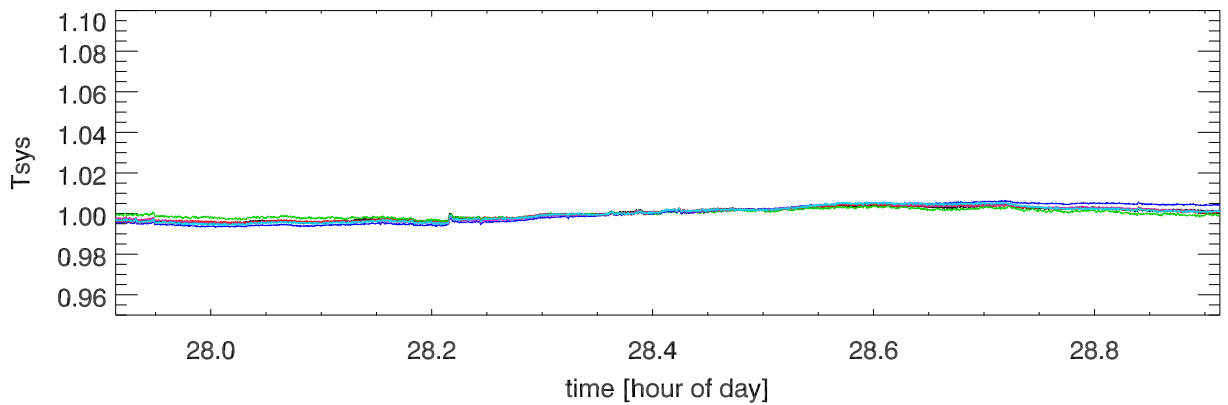

210504 12m totalPwr(172MHz) vs hour. OverplotBands. PoIA

210504 12m totalPwr(172MHz) vs hour. OverplotBands. PoIB

210504 12m totalPwr(172MHz) vs hour. OverplotBands. PoIA

210504 12m totalPwr(172MHz) vs hour. OverplotBands. PoIB