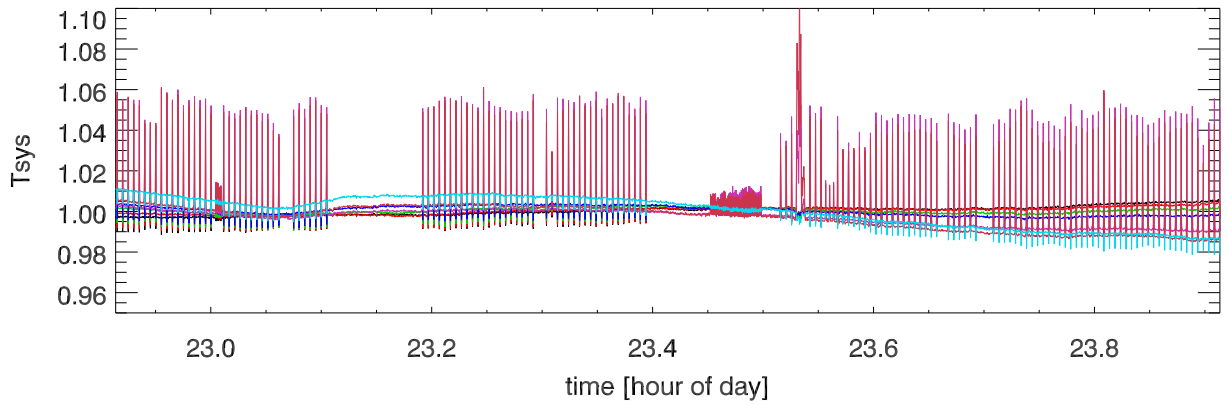

210504 12m totalPwr(172Mhz) vs hour. OverplotBands. PoIA

210504 12m totalPwr(172Mhz) vs hour. OverplotBands. PoIB

210504 12m totalPwr(172Mhz) vs hour. OverplotBands. PoIA

210504 12m totalPwr(172Mhz) vs hour. OverplotBands. PoIB