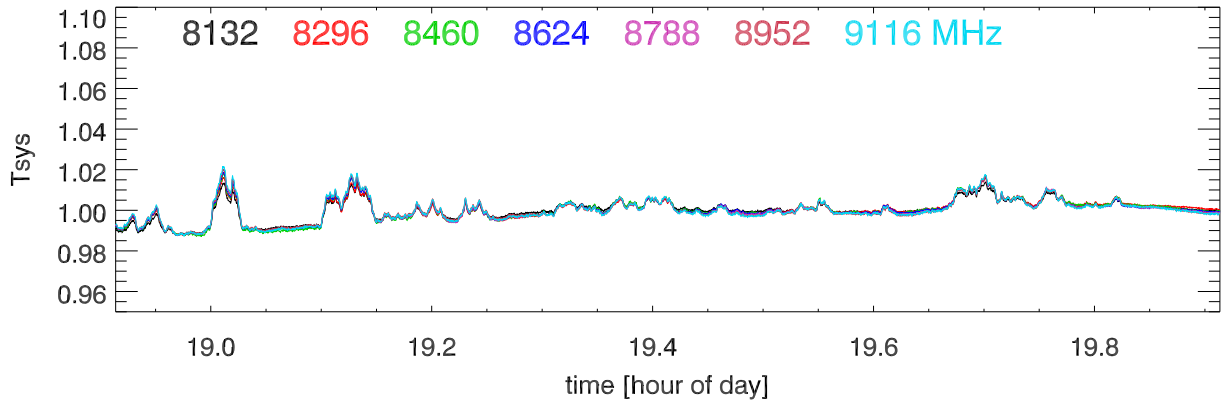

210504 12m totalPwr(172Mhz) vs hour. OverplotBands. PoIA

210504 12m totalPwr(172Mhz) vs hour. OverplotBands. PoIB

210504 12m totalPwr(172Mhz) vs hour. OverplotBands. PoIA

210504 12m totalPwr(172Mhz) vs hour. OverplotBands. PoIB