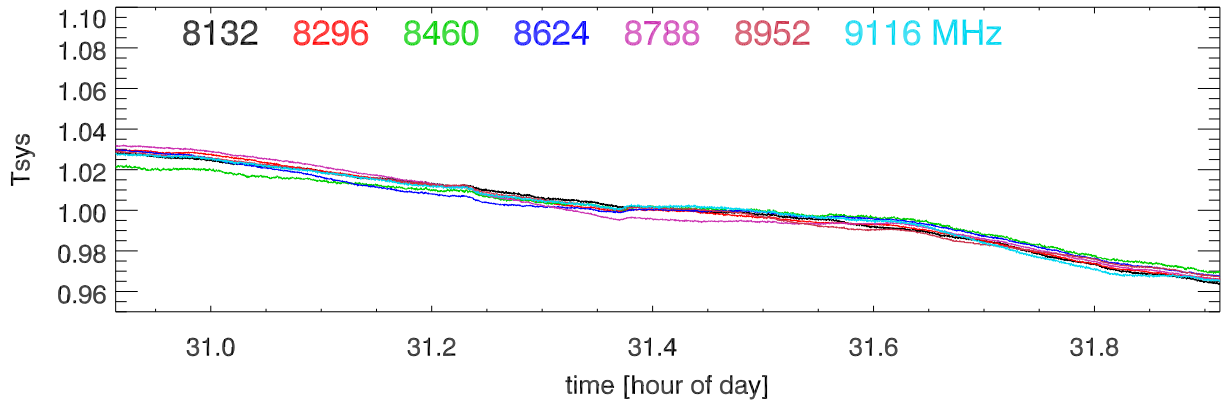

210504 12m totalPwr(172Mhz) vs hour. OverplotBands. PoIA

210504 12m totalPwr(172Mhz) vs hour. OverplotBands. PoIB

210504 12m totalPwr(172Mhz) vs hour. OverplotBands. PoIA

210504 12m totalPwr(172Mhz) vs hour. OverplotBands. PoIB