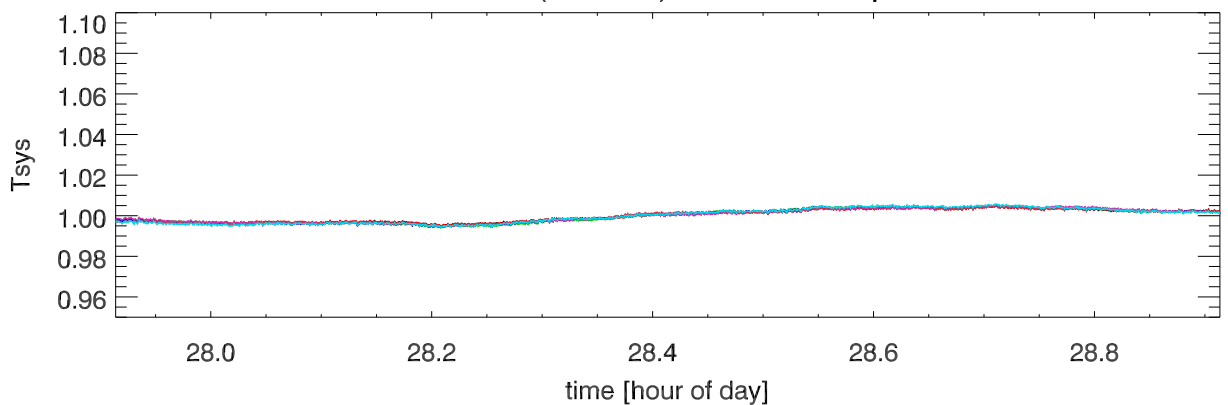

210504 12m totalPwr(172Mhz) vs hour. OverplotBands. PoIA

210504 12m totalPwr(172Mhz) vs hour. OverplotBands. PoIB

210504 12m totalPwr(172Mhz) vs hour. OverplotBands. PoIA

210504 12m totalPwr(172Mhz) vs hour. OverplotBands. PoIB