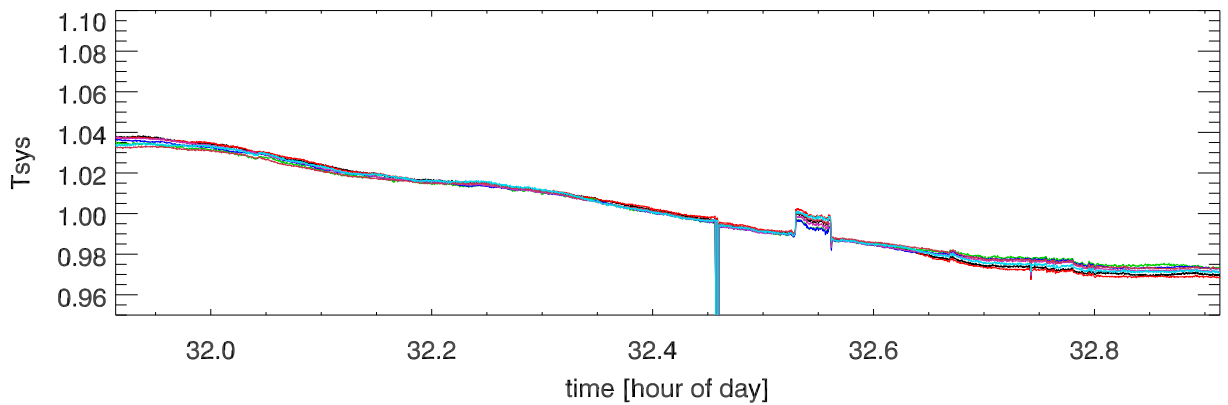

210504 12m totalPwr(172Mhz) vs hour. OverplotBands. PoIA

210504 12m totalPwr(172Mhz) vs hour. OverplotBands. PoIB

210504 12m totalPwr(172Mhz) vs hour. OverplotBands. PoIA

210504 12m totalPwr(172Mhz) vs hour. OverplotBands. PoIB