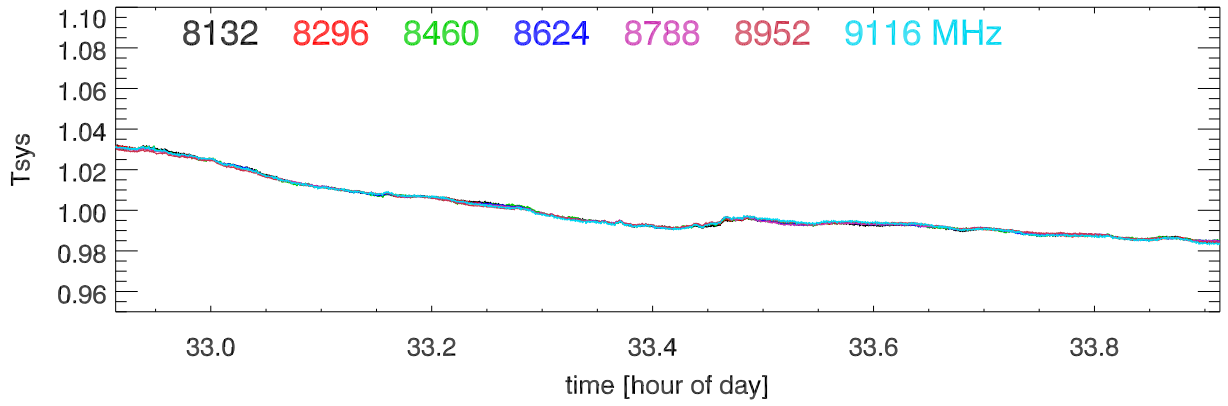

210504 12m totalPwr(172Mhz) vs hour. OverplotBands. PoIA

210504 12m totalPwr(172Mhz) vs hour. OverplotBands. PoIB

210504 12m totalPwr(172Mhz) vs hour. OverplotBands. PoIA

210504 12m totalPwr(172Mhz) vs hour. OverplotBands. PoIB

210504 12m totalPwr(172Mhz) vs hour. OverplotBands. PoIA

210504 12m totalPwr(172Mhz) vs hour. OverplotBands. PoIB