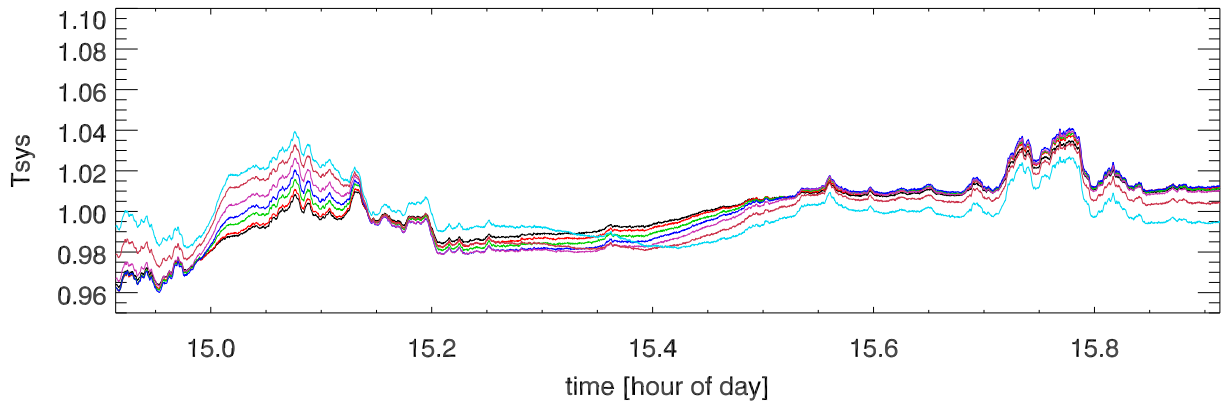

210504 12m totalPwr(172Mhz) vs hour. OverplotBands. PoIA

210504 12m totalPwr(172Mhz) vs hour. OverplotBands. PoIB

210504 12m totalPwr(172Mhz) vs hour. OverplotBands. PoIA

210504 12m totalPwr(172Mhz) vs hour. OverplotBands. PoIB