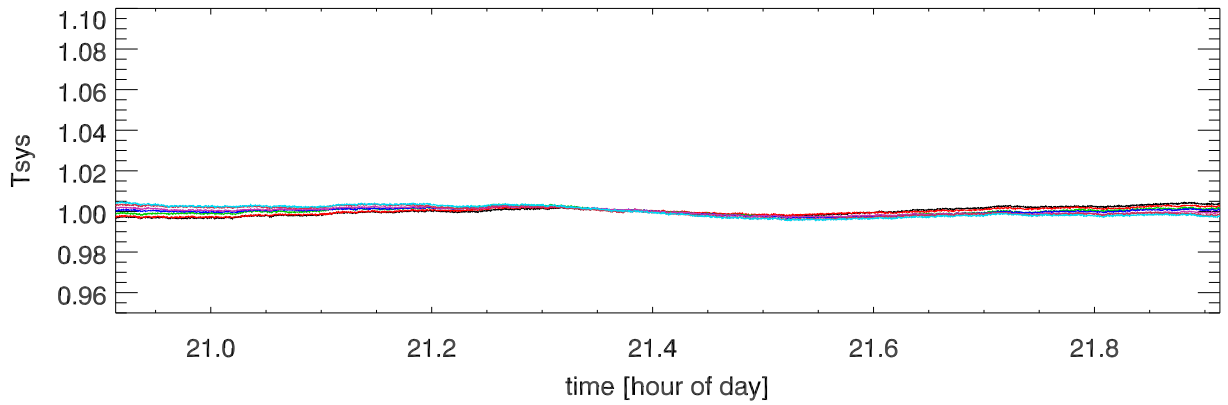

210504 12m totalPwr(172Mhz) vs hour. OverplotBands. PoIA

210504 12m totalPwr(172Mhz) vs hour. OverplotBands. PoIB

210504 12m totalPwr(172Mhz) vs hour. OverplotBands. PoIA

210504 12m totalPwr(172Mhz) vs hour. OverplotBands. PoIB