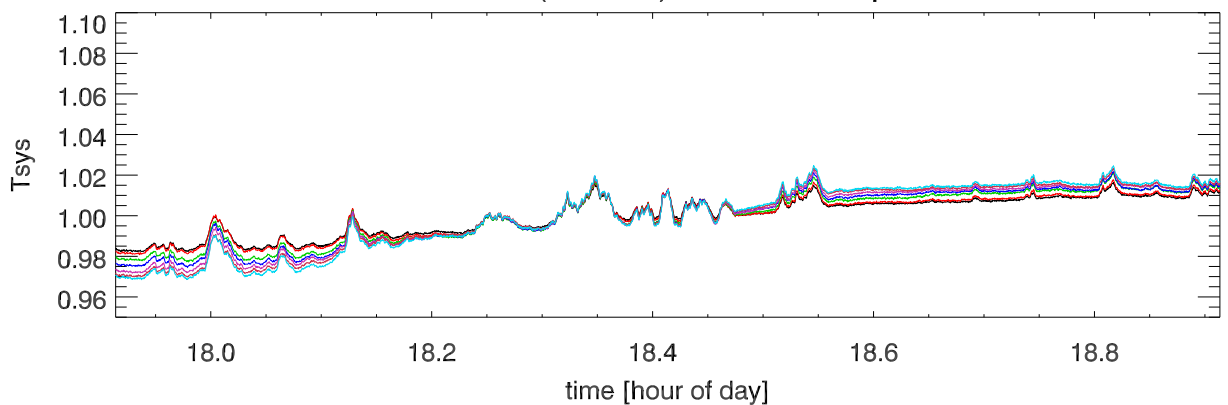

210504 12m totalPwr(172Mhz) vs hour. OverplotBands. PoIA

210504 12m totalPwr(172Mhz) vs hour. OverplotBands. PoIB

210504 12m totalPwr(172Mhz) vs hour. OverplotBands. PoIA

210504 12m totalPwr(172Mhz) vs hour. OverplotBands. PoIB