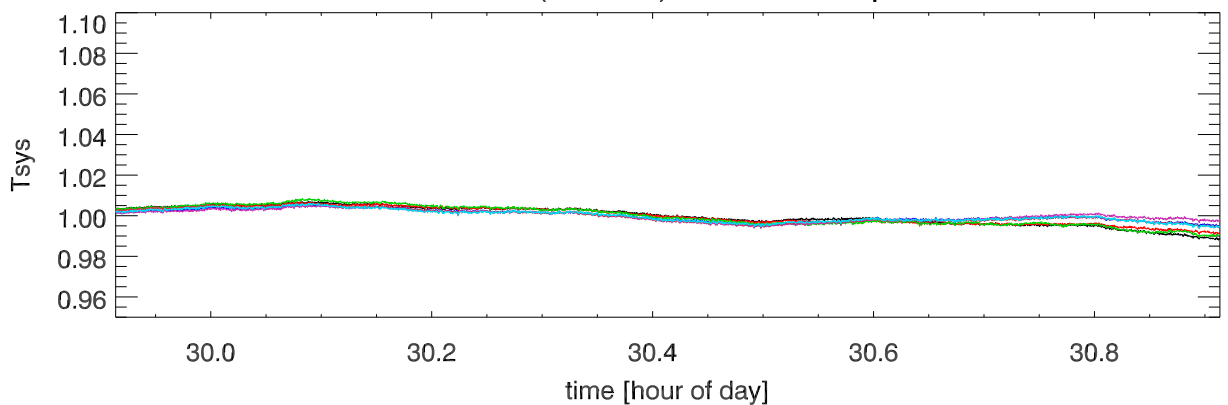

210504 12m totalPwr(172Mhz) vs hour. OverplotBands. PoIA

210504 12m totalPwr(172Mhz) vs hour. OverplotBands. PoIB

210504 12m totalPwr(172Mhz) vs hour. OverplotBands. PoIA

210504 12m totalPwr(172Mhz) vs hour. OverplotBands. PoIB