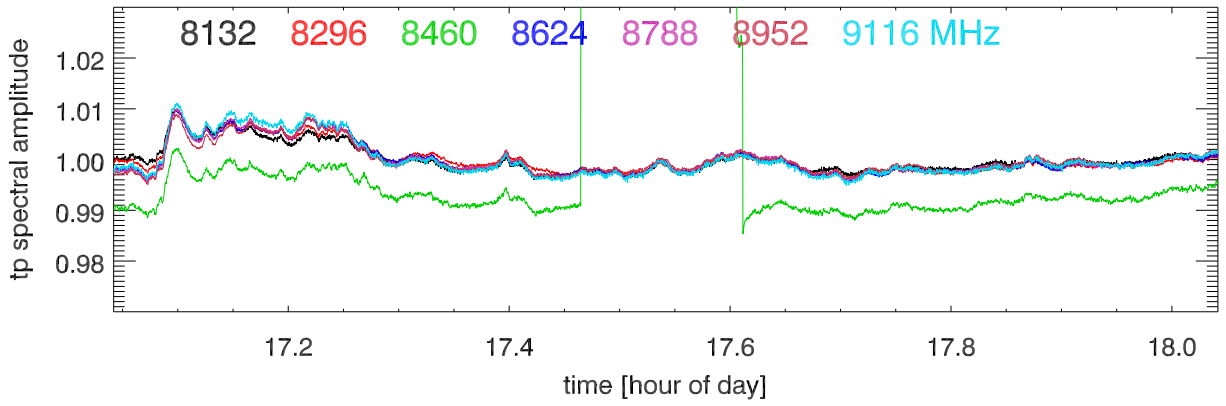

210430 12m totalPwr(172Mhz) vs hour. OverplotBands. PoIA

210430 12m totalPwr(172Mhz) vs hour. OverplotBands. PoIB

210430 12m totalPwr(172Mhz) vs hour. OverplotBands. PoIA

210430 12m totalPwr(172Mhz) vs hour. OverplotBands. PoIB