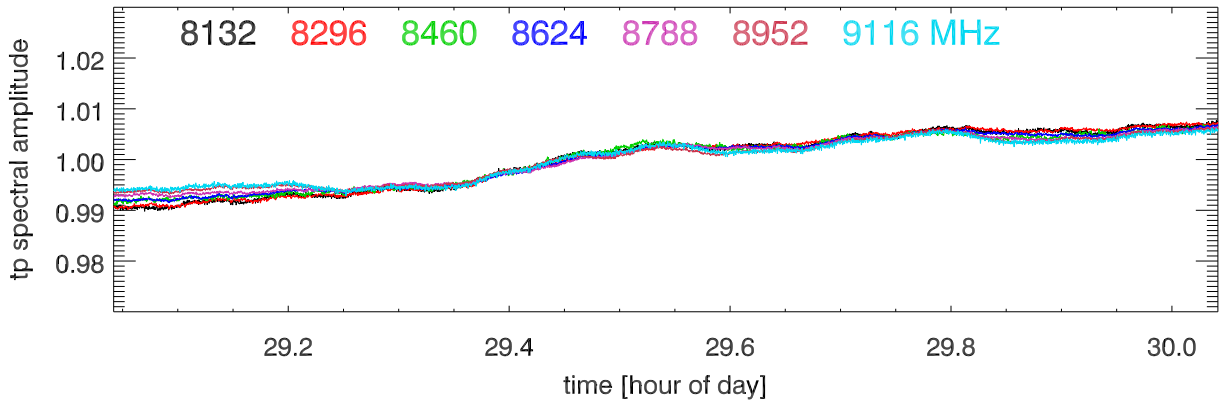

210430 12m totalPwr(172Mhz) vs hour. OverplotBands. PoIA

210430 12m totalPwr(172Mhz) vs hour. OverplotBands. PoIB

210430 12m totalPwr(172Mhz) vs hour. OverplotBands. PoIA

210430 12m totalPwr(172Mhz) vs hour. OverplotBands. PoIB