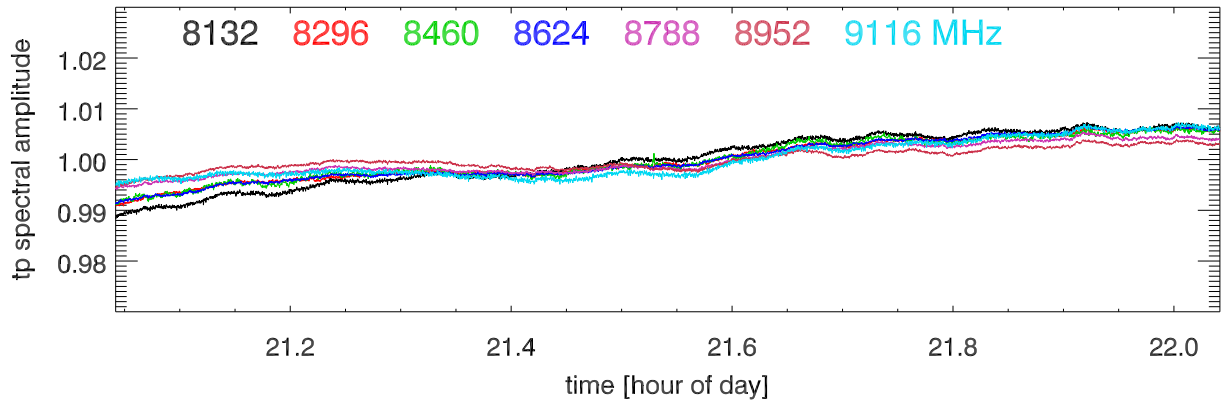

210430 12m totalPwr(172Mhz) vs hour. OverplotBands. PoIA

210430 12m totalPwr(172Mhz) vs hour. OverplotBands. PoIB

210430 12m totalPwr(172Mhz) vs hour. OverplotBands. PoIA

210430 12m totalPwr(172Mhz) vs hour. OverplotBands. PoIB