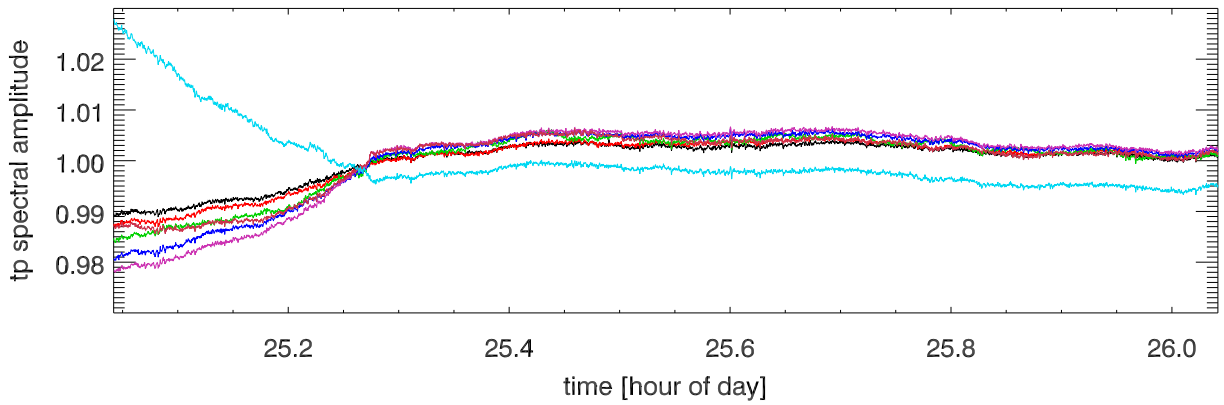

210430 12m totalPwr(172Mhz) vs hour. OverplotBands. PoIA

210430 12m totalPwr(172Mhz) vs hour. OverplotBands. PoIB

210430 12m totalPwr(172Mhz) vs hour. OverplotBands. PoIA

210430 12m totalPwr(172Mhz) vs hour. OverplotBands. PoIB