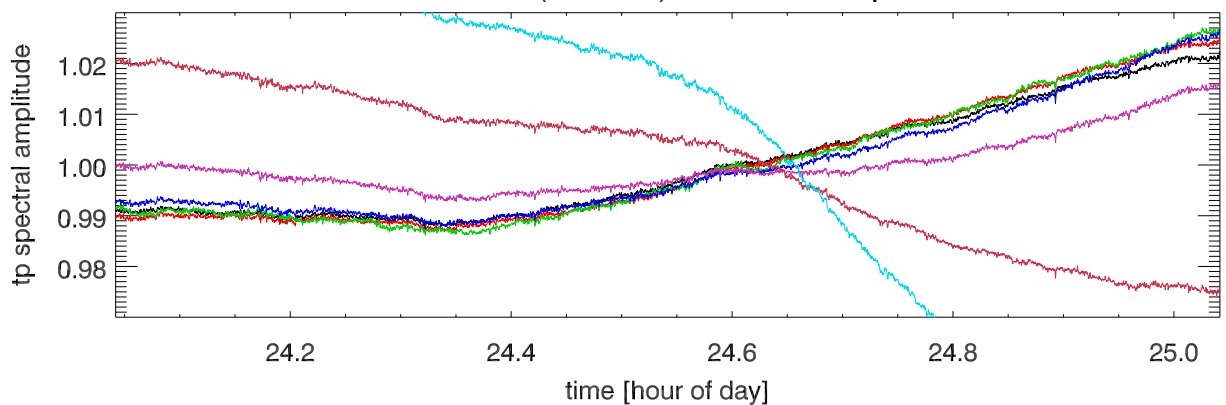

210430 12m totalPwr(172Mhz) vs hour. OverplotBands. PoIA

210430 12m totalPwr(172Mhz) vs hour. OverplotBands. PoIB

210430 12m totalPwr(172Mhz) vs hour. OverplotBands. PoIA

210430 12m totalPwr(172Mhz) vs hour. OverplotBands. PoIB