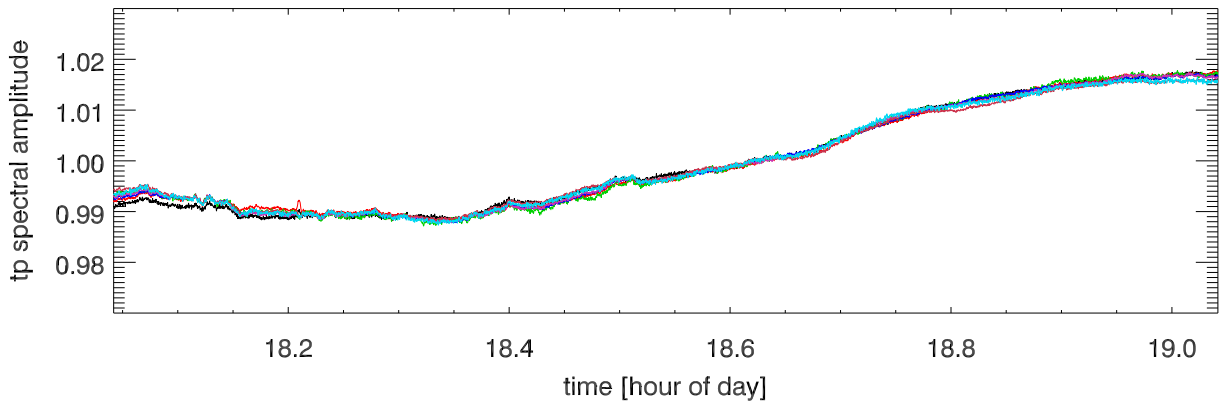

210430 12m totalPwr(172Mhz) vs hour. OverplotBands. PoIA

210430 12m totalPwr(172Mhz) vs hour. OverplotBands. PoIB

210430 12m totalPwr(172Mhz) vs hour. OverplotBands. PoIA

210430 12m totalPwr(172Mhz) vs hour. OverplotBands. PoIB