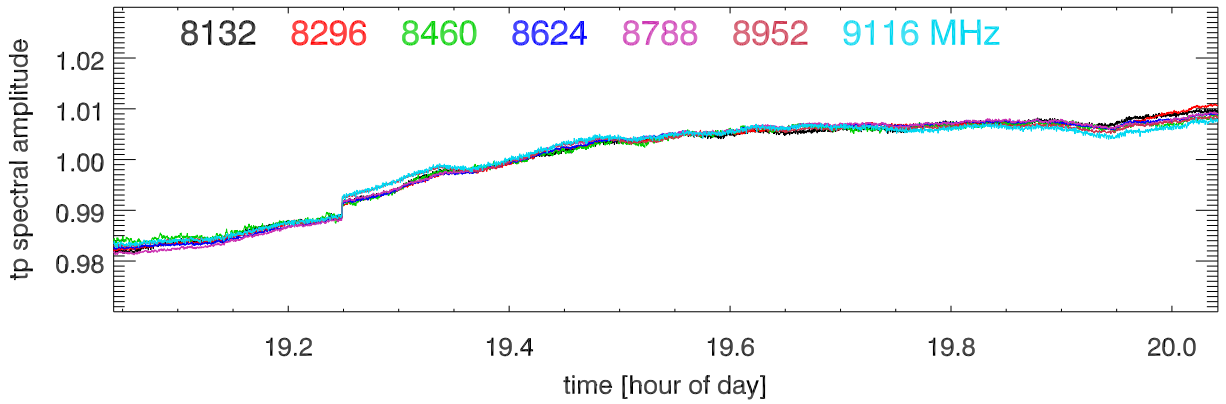

210430 12m totalPwr(172Mhz) vs hour. OverplotBands. PoIA

210430 12m totalPwr(172Mhz) vs hour. OverplotBands. PoIB

210430 12m totalPwr(172Mhz) vs hour. OverplotBands. PoIA

210430 12m totalPwr(172Mhz) vs hour. OverplotBands. PoIB