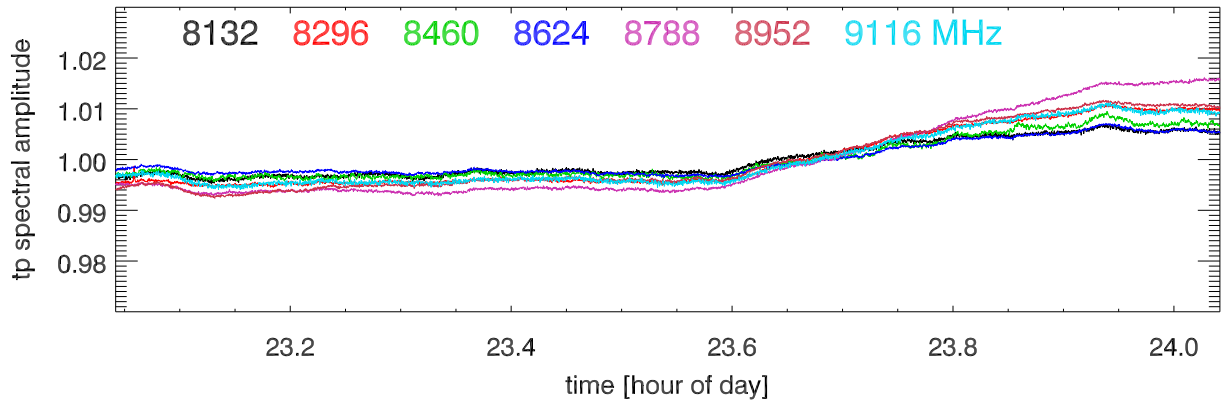

210430 12m totalPwr(172Mhz) vs hour. OverplotBands. PoIA

210430 12m totalPwr(172Mhz) vs hour. OverplotBands. PoIB

210430 12m totalPwr(172Mhz) vs hour. OverplotBands. PoIA

210430 12m totalPwr(172Mhz) vs hour. OverplotBands. PoIB