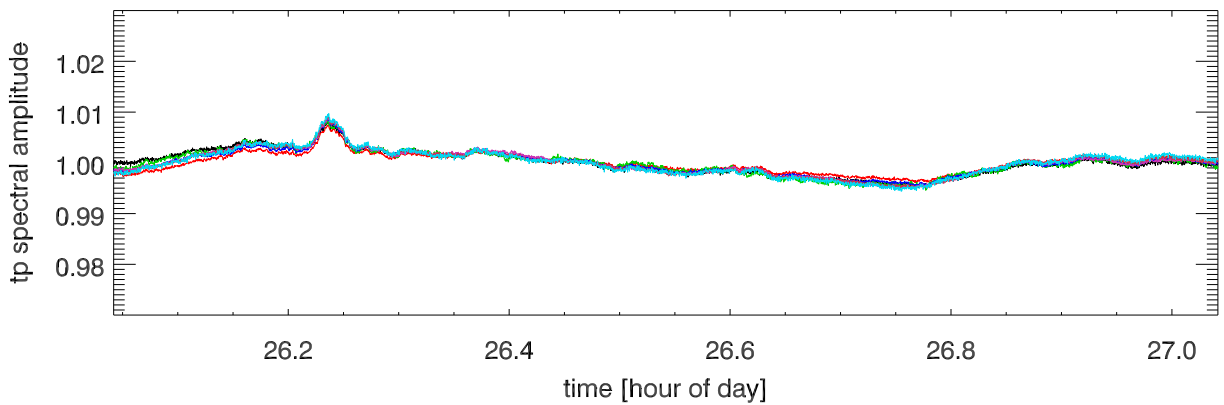

210430 12m totalPwr(172Mhz) vs hour. OverplotBands. PoIA

210430 12m totalPwr(172Mhz) vs hour. OverplotBands. PoIB

210430 12m totalPwr(172Mhz) vs hour. OverplotBands. PoIA

210430 12m totalPwr(172Mhz) vs hour. OverplotBands. PoIB