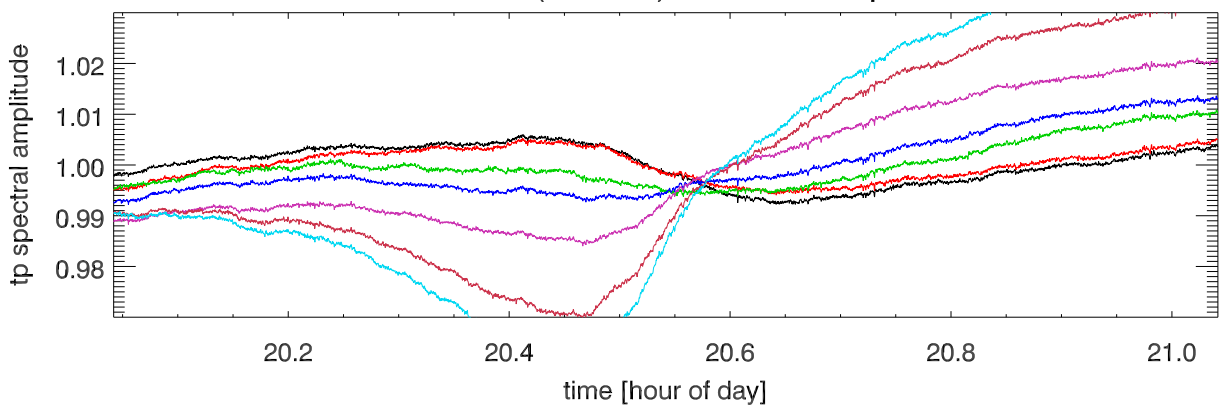

210430 12m totalPwr(172Mhz) vs hour. OverplotBands. PoIA

210430 12m totalPwr(172Mhz) vs hour. OverplotBands. PoIB

210430 12m totalPwr(172Mhz) vs hour. OverplotBands. PoIA

210430 12m totalPwr(172Mhz) vs hour. OverplotBands. PoIB