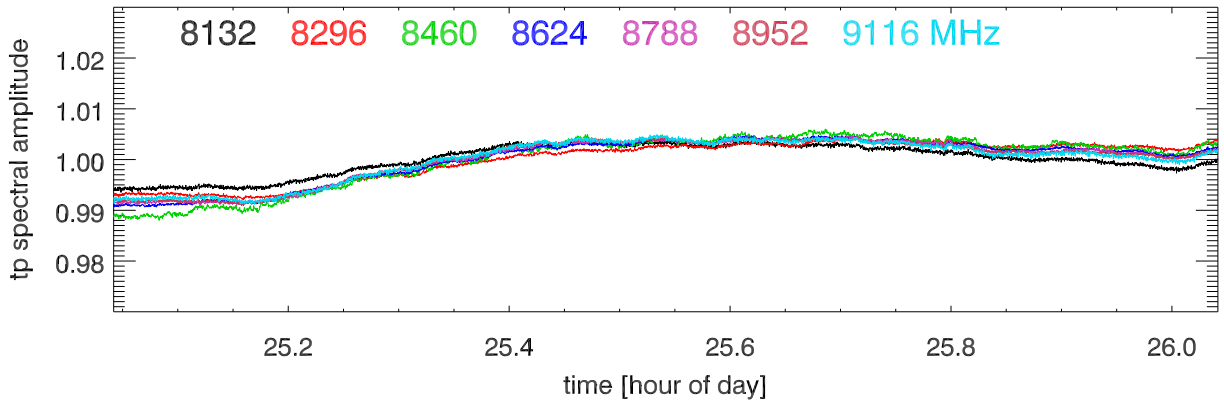

210430 12m totalPwr(172Mhz) vs hour. OverplotBands. PoIA

210430 12m totalPwr(172Mhz) vs hour. OverplotBands. PoIB

210430 12m totalPwr(172Mhz) vs hour. OverplotBands. PoIA

210430 12m totalPwr(172Mhz) vs hour. OverplotBands. PoIB