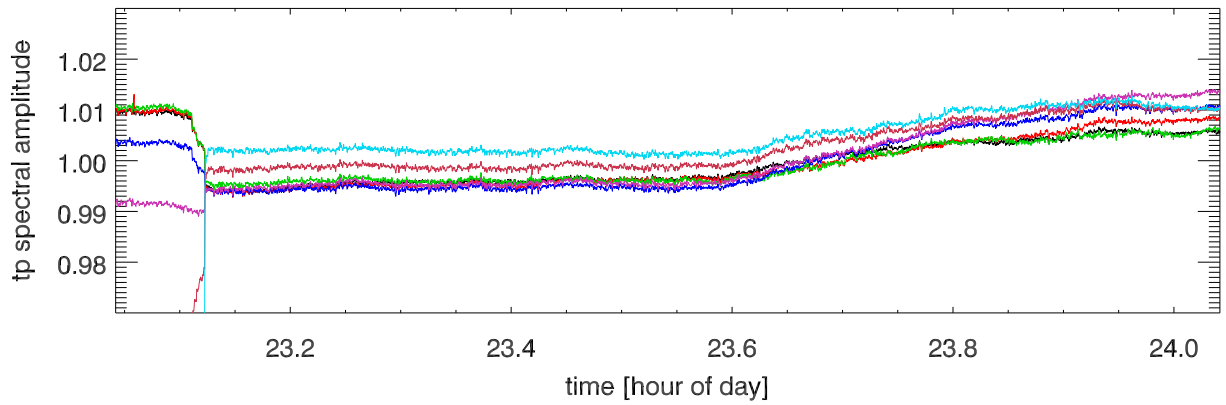

210430 12m totalPwr(172Mhz) vs hour. OverplotBands. PoIA

210430 12m totalPwr(172Mhz) vs hour. OverplotBands. PoIB

210430 12m totalPwr(172Mhz) vs hour. OverplotBands. PoIA

210430 12m totalPwr(172Mhz) vs hour. OverplotBands. PoIB