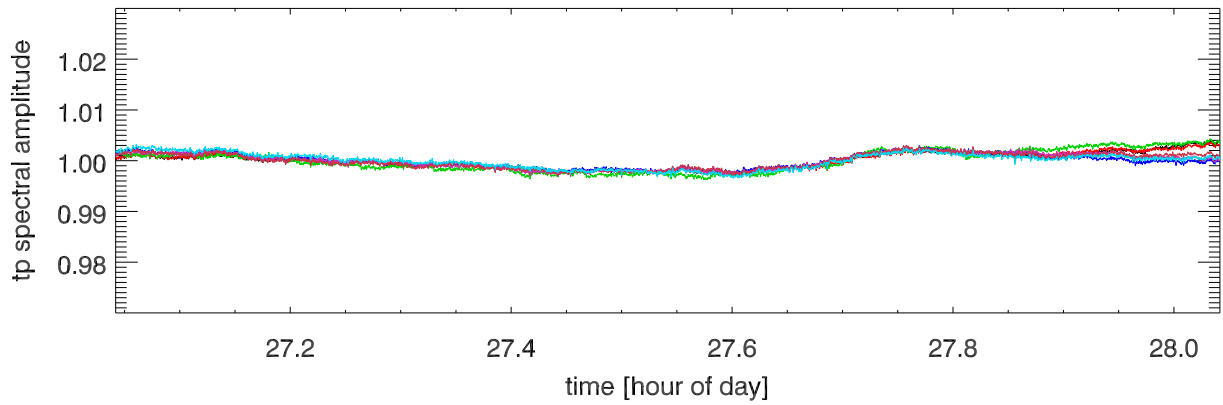

210430 12m totalPwr(172Mhz) vs hour. OverplotBands. PoIA

210430 12m totalPwr(172Mhz) vs hour. OverplotBands. PoIB

210430 12m totalPwr(172Mhz) vs hour. OverplotBands. PoIA

210430 12m totalPwr(172Mhz) vs hour. OverplotBands. PoIB