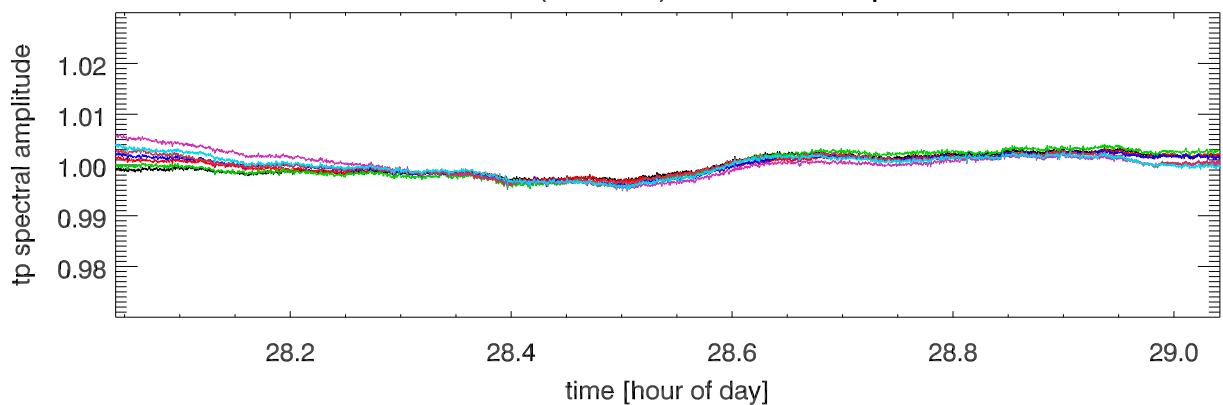

210430 12m totalPwr(172Mhz) vs hour. OverplotBands. PoIA

210430 12m totalPwr(172Mhz) vs hour. OverplotBands. PoIB

210430 12m totalPwr(172Mhz) vs hour. OverplotBands. PoIA

210430 12m totalPwr(172Mhz) vs hour. OverplotBands. PoIB