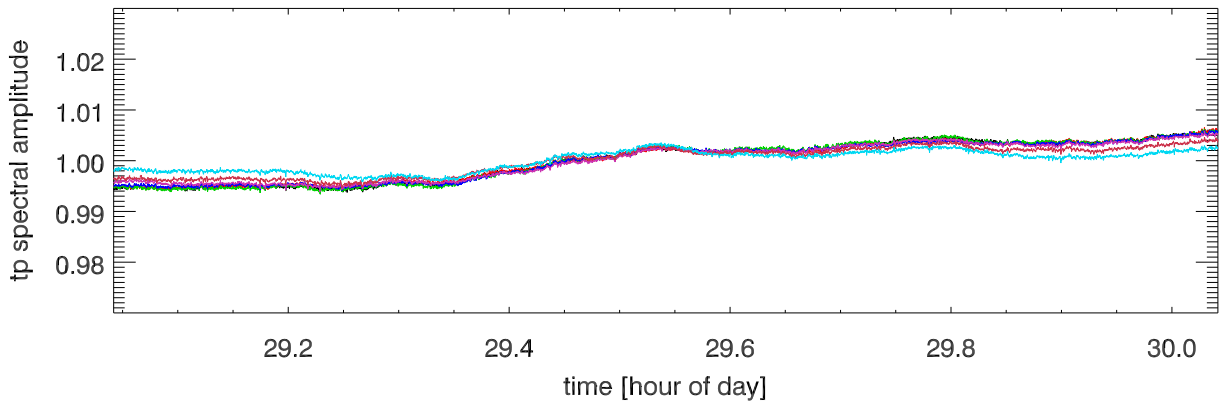

210430 12m totalPwr(172Mhz) vs hour. OverplotBands. PoIA

210430 12m totalPwr(172Mhz) vs hour. OverplotBands. PoIB

210430 12m totalPwr(172Mhz) vs hour. OverplotBands. PoIA

210430 12m totalPwr(172Mhz) vs hour. OverplotBands. PoIB