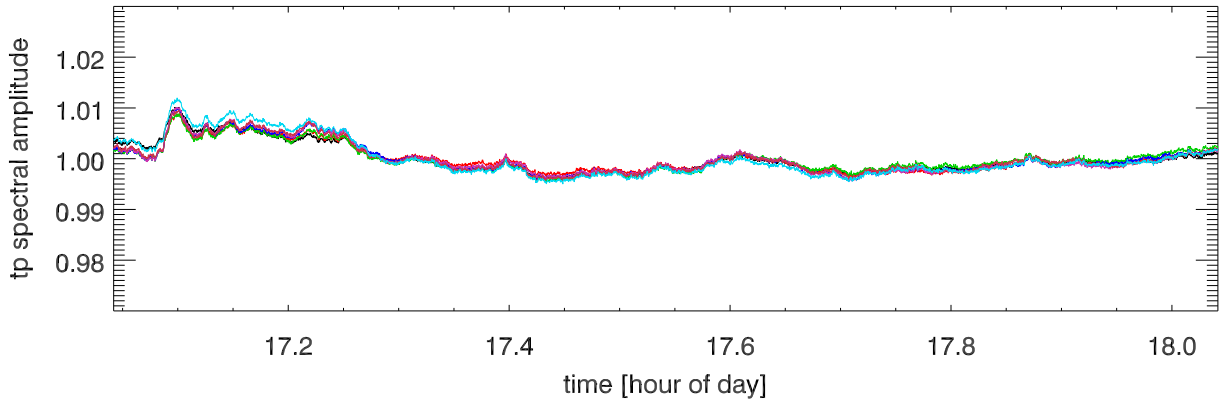

210430 12m totalPwr(172Mhz) vs hour. OverplotBands. PoIA

210430 12m totalPwr(172Mhz) vs hour. OverplotBands. PoIB

210430 12m totalPwr(172Mhz) vs hour. OverplotBands. PoIA

210430 12m totalPwr(172Mhz) vs hour. OverplotBands. PoIB