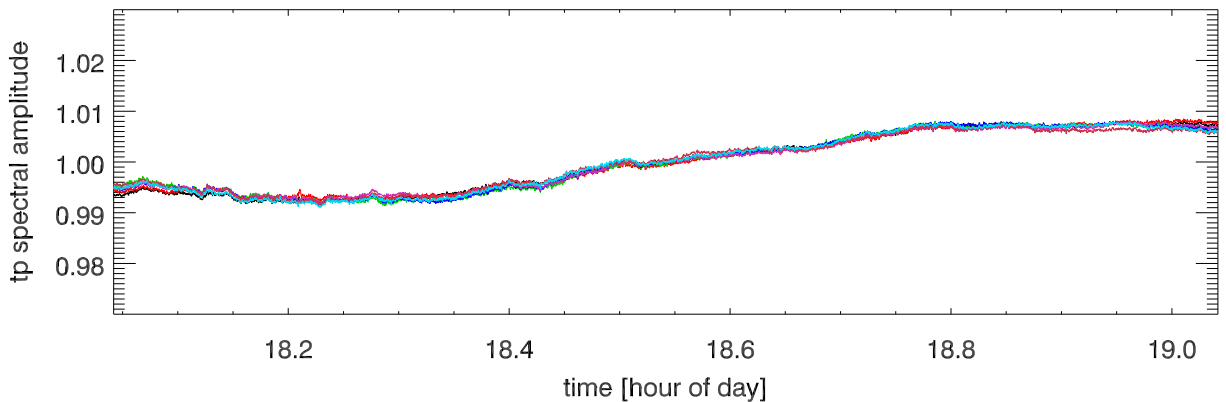

210430 12m totalPwr(172Mhz) vs hour. OverplotBands. PoIA

210430 12m totalPwr(172Mhz) vs hour. OverplotBands. PoIB

210430 12m totalPwr(172Mhz) vs hour. OverplotBands. PoIA

210430 12m totalPwr(172Mhz) vs hour. OverplotBands. PoIB