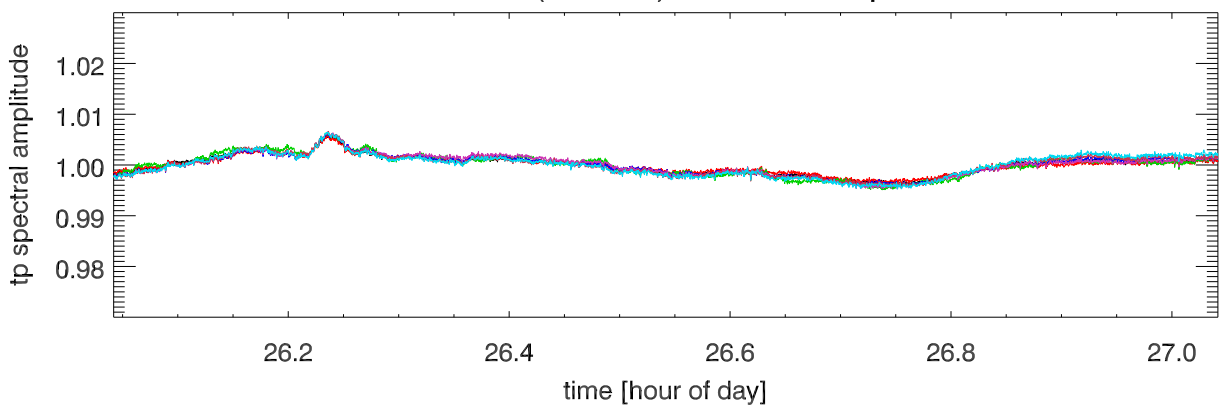

210430 12m totalPwr(172Mhz) vs hour. OverplotBands. PoIA

210430 12m totalPwr(172Mhz) vs hour. OverplotBands. PoIB

210430 12m totalPwr(172Mhz) vs hour. OverplotBands. PoIA

210430 12m totalPwr(172Mhz) vs hour. OverplotBands. PoIB