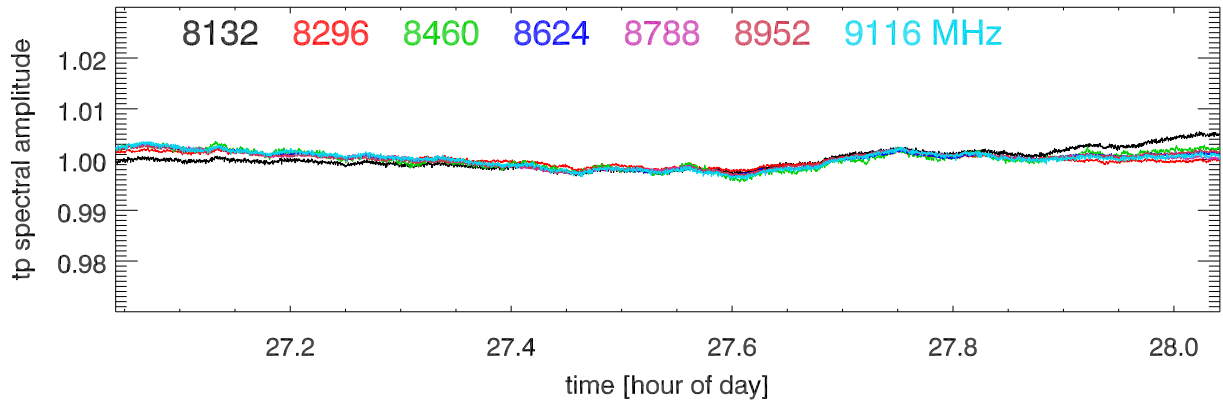

210430 12m totalPwr(172Mhz) vs hour. OverplotBands. PoIA

210430 12m totalPwr(172Mhz) vs hour. OverplotBands. PoIB

210430 12m totalPwr(172Mhz) vs hour. OverplotBands. PoIA

210430 12m totalPwr(172Mhz) vs hour. OverplotBands. PoIB