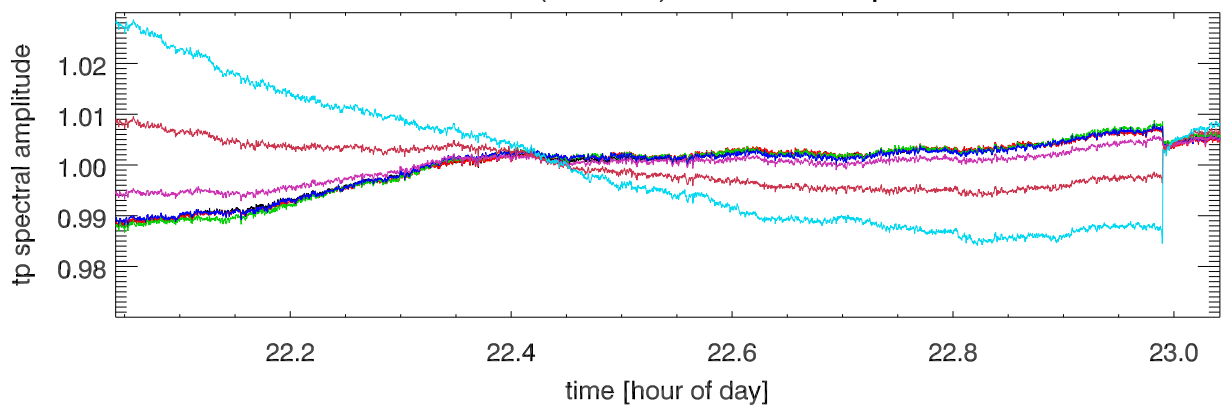

210430 12m totalPwr(172Mhz) vs hour. OverplotBands. PoIA

210430 12m totalPwr(172Mhz) vs hour. OverplotBands. PoIB

210430 12m totalPwr(172Mhz) vs hour. OverplotBands. PoIA

210430 12m totalPwr(172Mhz) vs hour. OverplotBands. PoIB