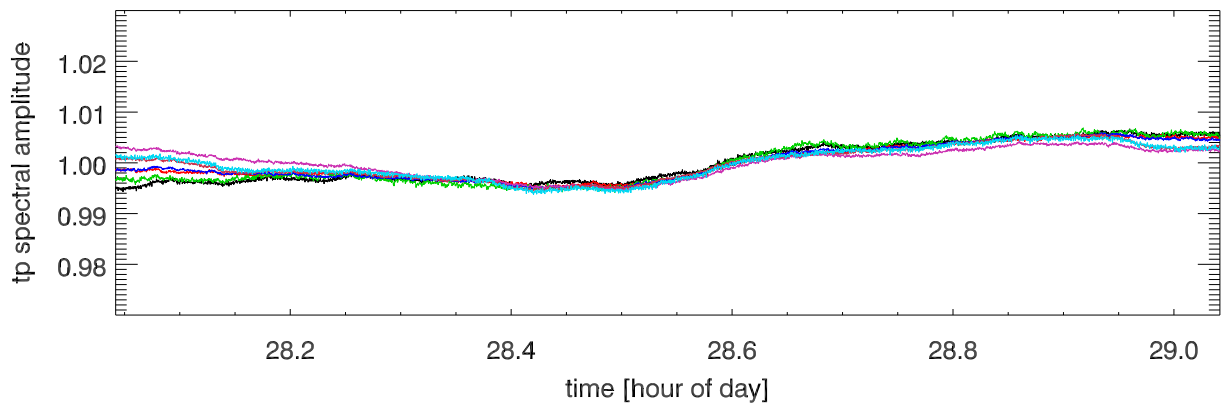

210430 12m totalPwr(172Mhz) vs hour. OverplotBands. PoIA

210430 12m totalPwr(172Mhz) vs hour. OverplotBands. PoIB

210430 12m totalPwr(172Mhz) vs hour. OverplotBands. PoIA

210430 12m totalPwr(172Mhz) vs hour. OverplotBands. PoIB