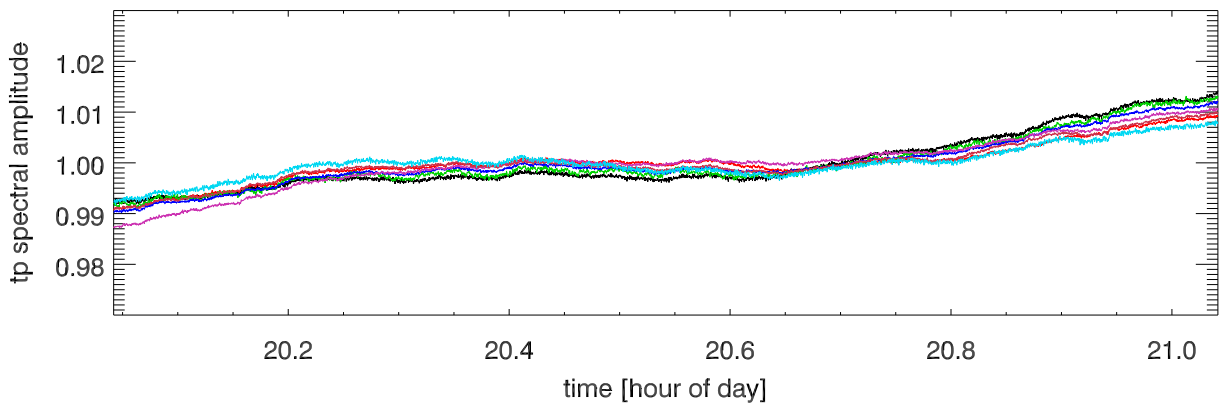

210430 12m totalPwr(172Mhz) vs hour. OverplotBands. PoIA

210430 12m totalPwr(172Mhz) vs hour. OverplotBands. PoIB

210430 12m totalPwr(172Mhz) vs hour. OverplotBands. PoIA

210430 12m totalPwr(172Mhz) vs hour. OverplotBands. PoIB