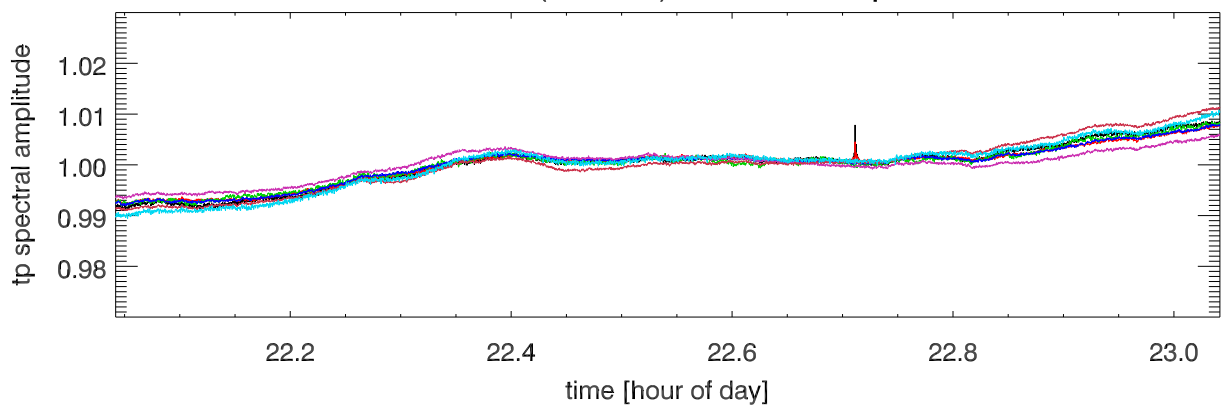

210430 12m totalPwr(172Mhz) vs hour. OverplotBands. PoIA

210430 12m totalPwr(172Mhz) vs hour. OverplotBands. PoIB

210430 12m totalPwr(172Mhz) vs hour. OverplotBands. PoIA

210430 12m totalPwr(172Mhz) vs hour. OverplotBands. PoIB