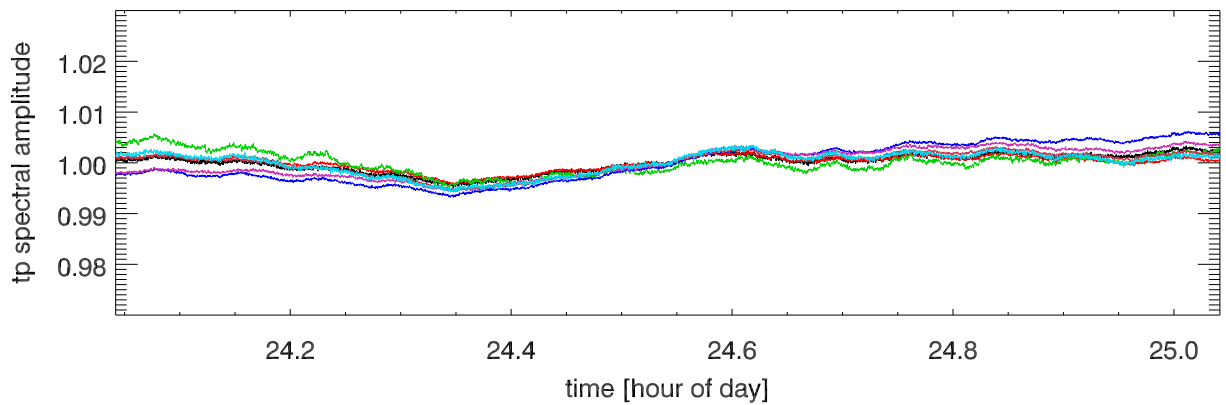

210430 12m totalPwr(172Mhz) vs hour. OverplotBands. PoIA

210430 12m totalPwr(172Mhz) vs hour. OverplotBands. PoIB

210430 12m totalPwr(172Mhz) vs hour. OverplotBands. PoIA

210430 12m totalPwr(172Mhz) vs hour. OverplotBands. PoIB