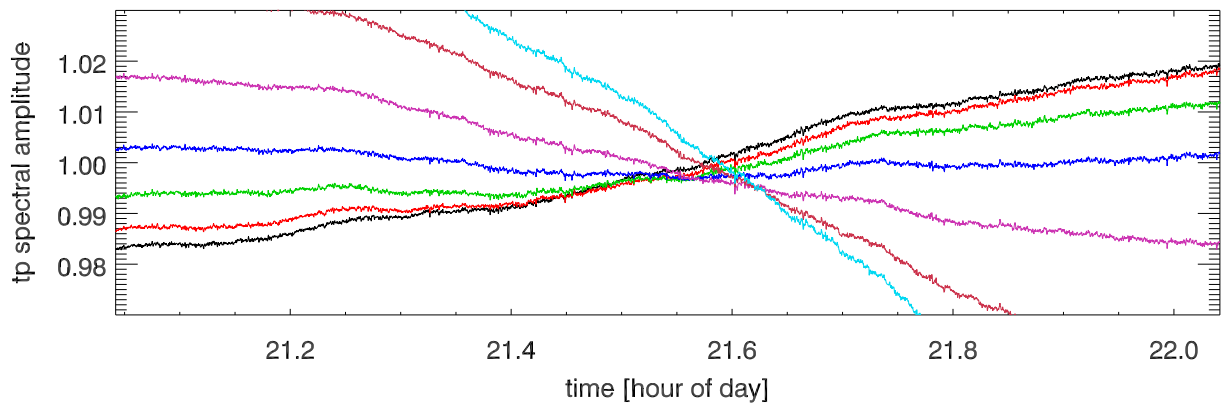

210430 12m totalPwr(172Mhz) vs hour. OverplotBands. PoIA

210430 12m totalPwr(172Mhz) vs hour. OverplotBands. PoIB

210430 12m totalPwr(172Mhz) vs hour. OverplotBands. PoIA

210430 12m totalPwr(172Mhz) vs hour. OverplotBands. PoIB