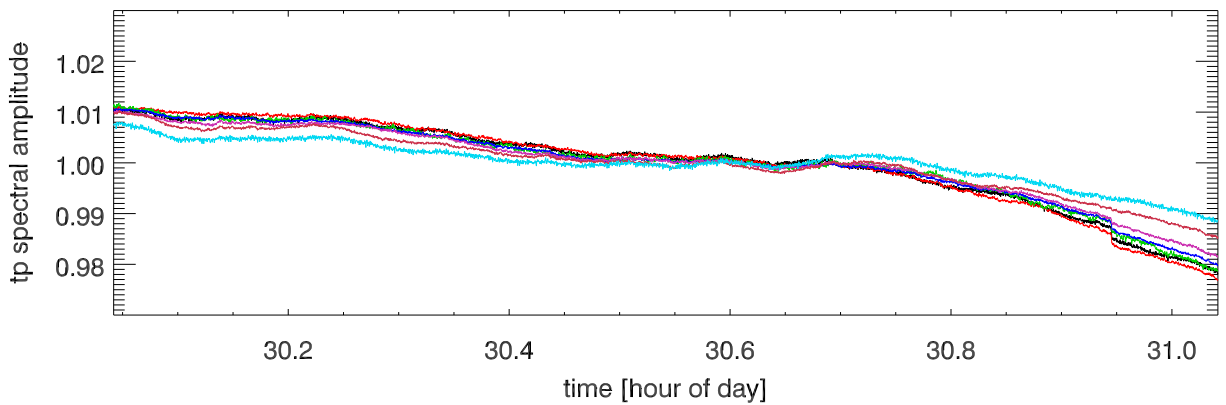

210430 12m totalPwr(172Mhz) vs hour. OverplotBands. PoIA

210430 12m totalPwr(172Mhz) vs hour. OverplotBands. PoIB

210430 12m totalPwr(172Mhz) vs hour. OverplotBands. PoIA

210430 12m totalPwr(172Mhz) vs hour. OverplotBands. PoIB