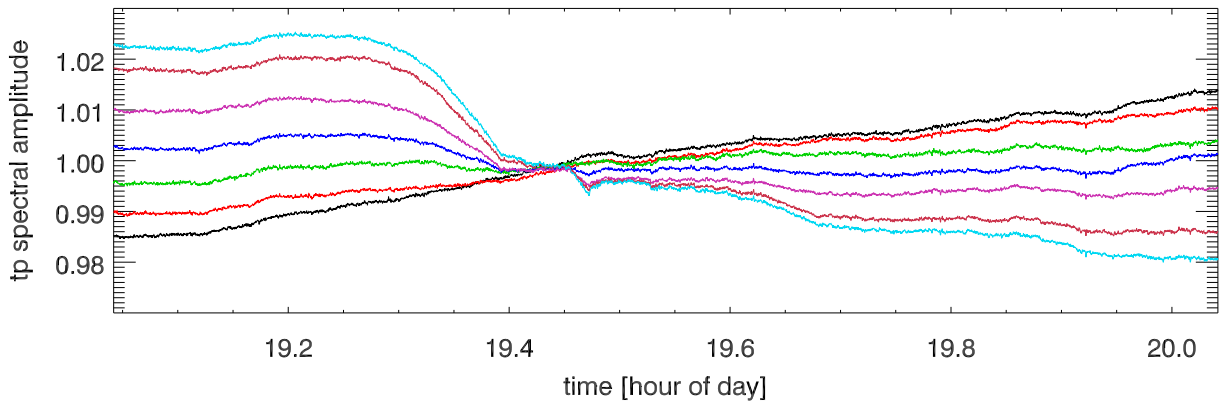

210430 12m totalPwr(172Mhz) vs hour. OverplotBands. PoIA

210430 12m totalPwr(172Mhz) vs hour. OverplotBands. PoIB

210430 12m totalPwr(172Mhz) vs hour. OverplotBands. PoIA

210430 12m totalPwr(172Mhz) vs hour. OverplotBands. PoIB