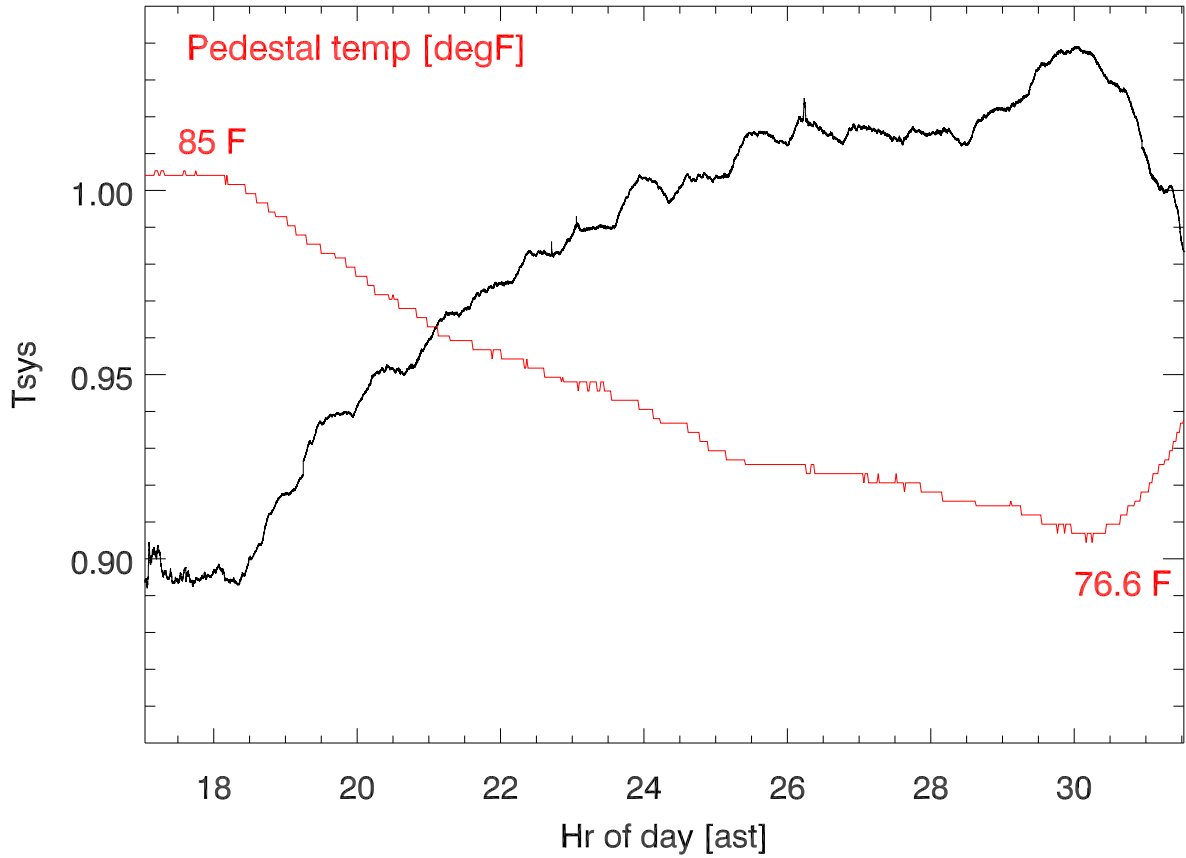

210430 total power vs hour [polA band median]

Total power vs pedestal temp