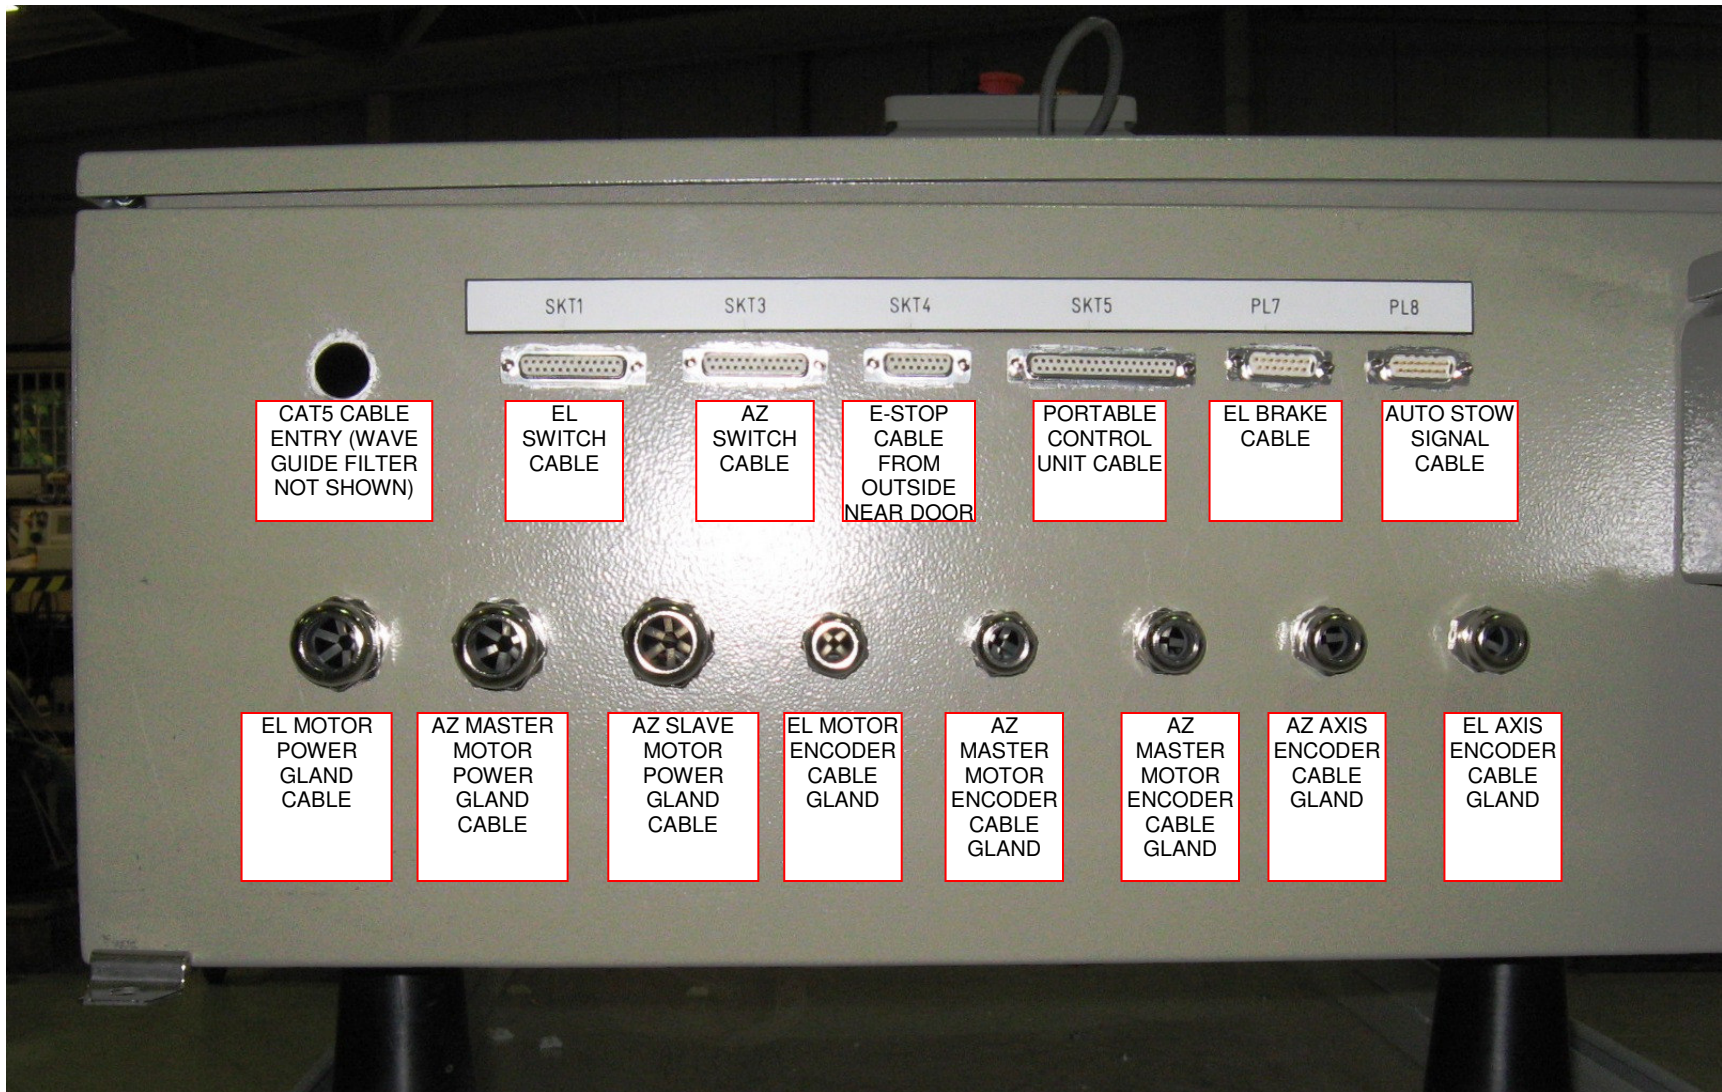

Arecibo 12m Antenna Controller Component Detail

Supplement to Document MC3-620858
V5.40

Arecibo 12m Antenna Controller Component Detail

Figure 1.0

Figure 2.0

Arecibo 12m Antenna Controller Component Detail

Figure 3.0

Figure 4.0

Figure 5.0

Arecibo 12m Antenna Controller Component Detail

Figure 6.0