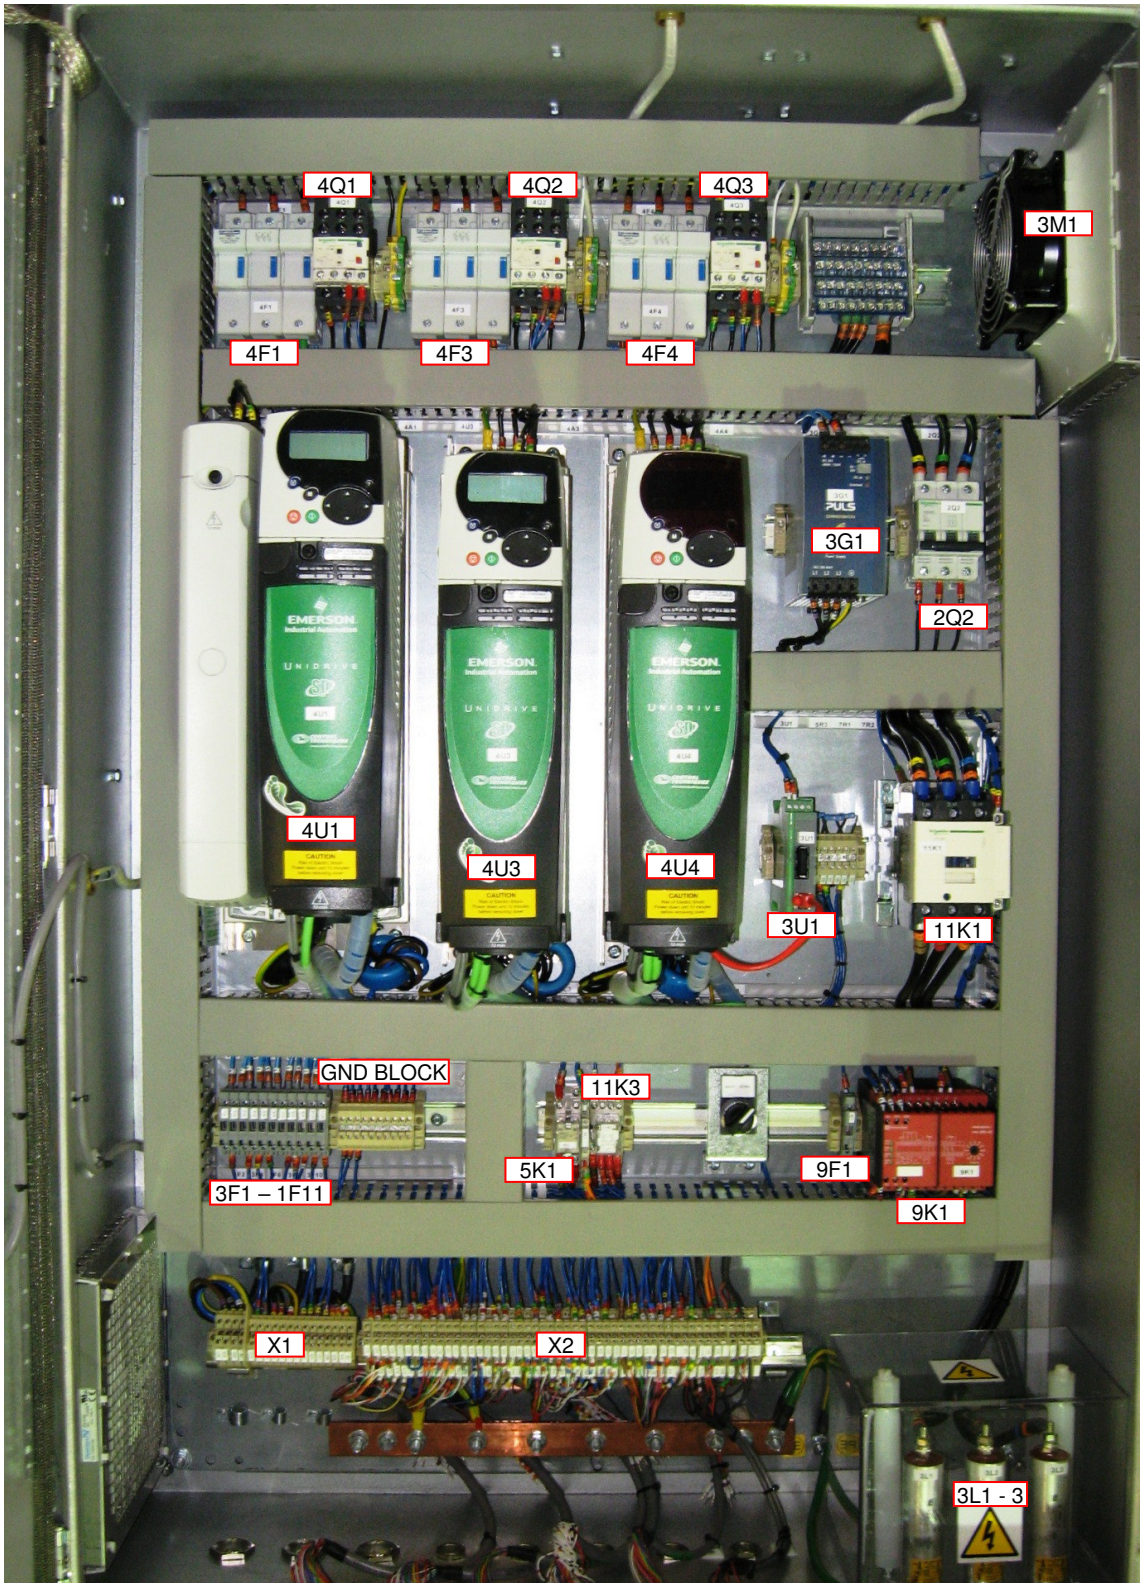

Arecibo 12m Antenna Controller Component Detail

Supplement to Document MC3-620858
V5.40

Arecibo 12m Antenna Controller Component Detail

Figure 1.0

Figure 2.0

Arecibo 12m Antenna Controller Component Detail

Figure 3.0

Figure 4.0

Figure 5.0

Arecibo 12m Antenna Controller Component Detail

Figure 6.0