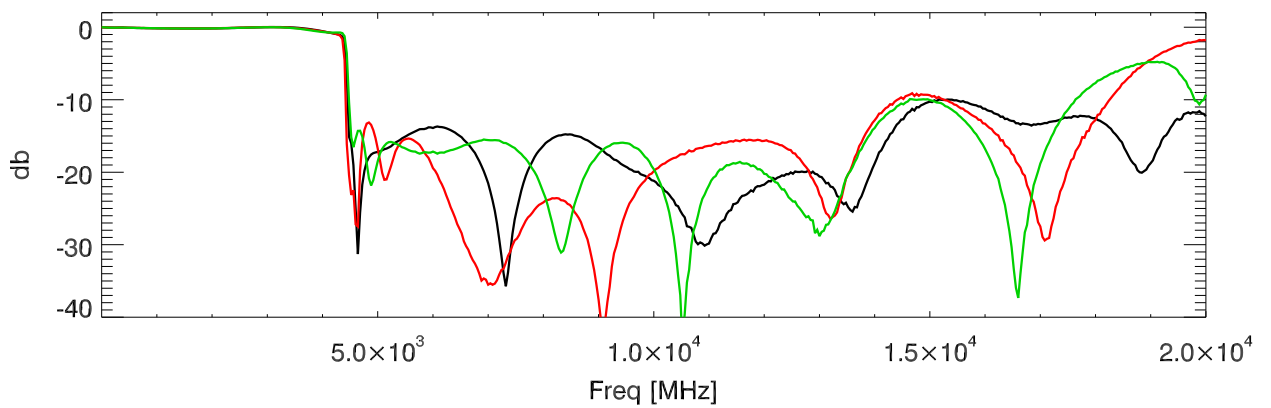

230403: S-parameters for 4.5GHz_hipass. S21

S12

S11

S22

Blowup: S21

S12

S11

S22