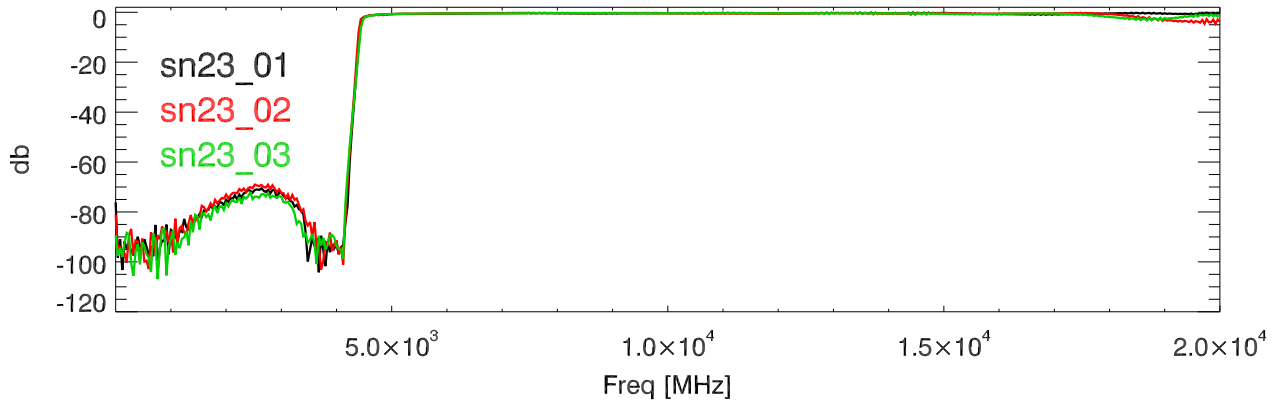

230403: S-parameters for 4.5GHz_hipass. S21

S12

S11

S22

Blowup: S21

S12

S11

S22