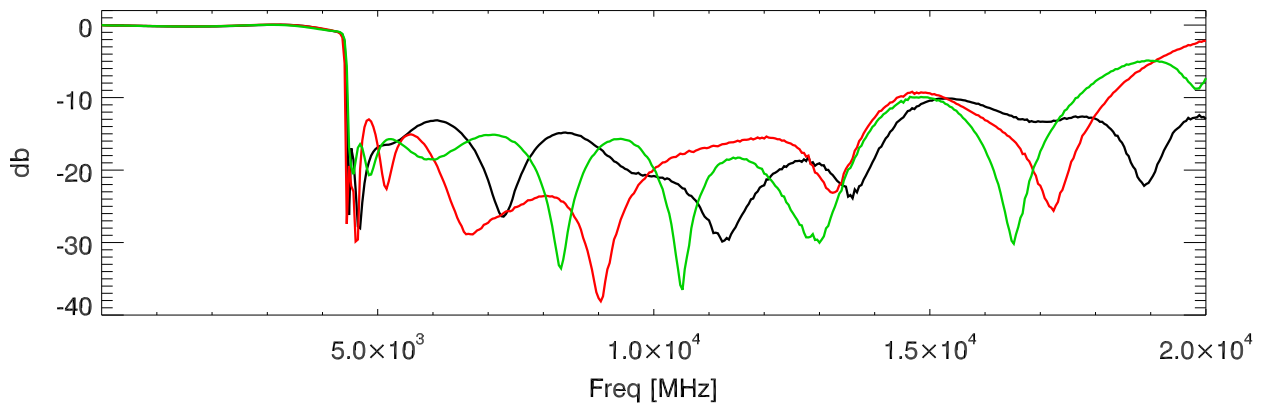

230403: S-parameters for 4.5GHz_hipass. S21

S12

S11

S22

Blowup: S21

S12

S11

S22