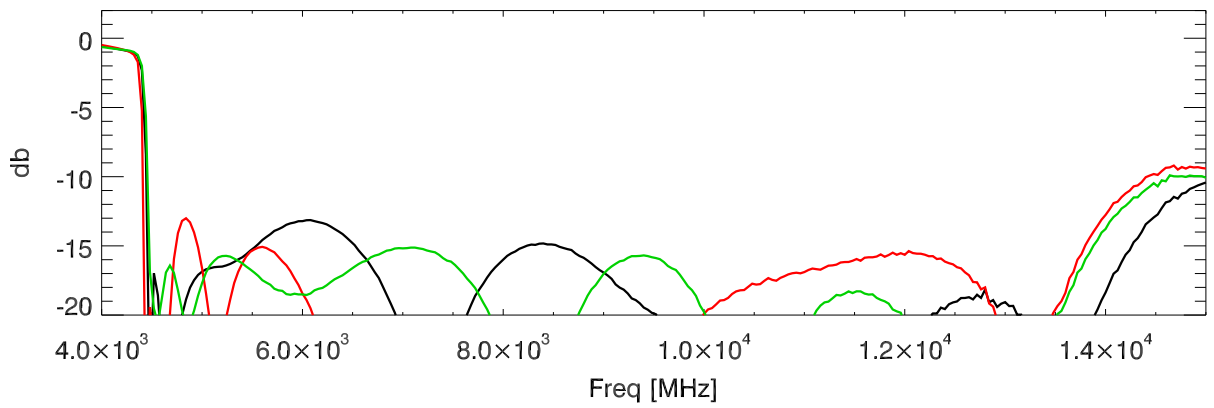

230403: S-parameters for 4.5GHz_hipass. S21

S12

S11

S22

Blowup: S21

S12

S11

S22