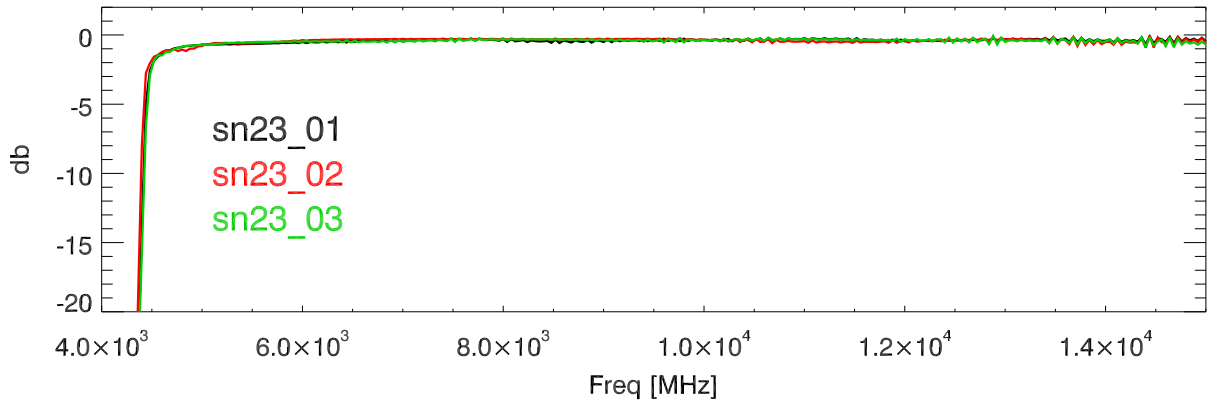

230403: S-parameters for 4.5GHz_hipass. S21

S12

S11

S22

Blowup: S21

S12

S11

S22