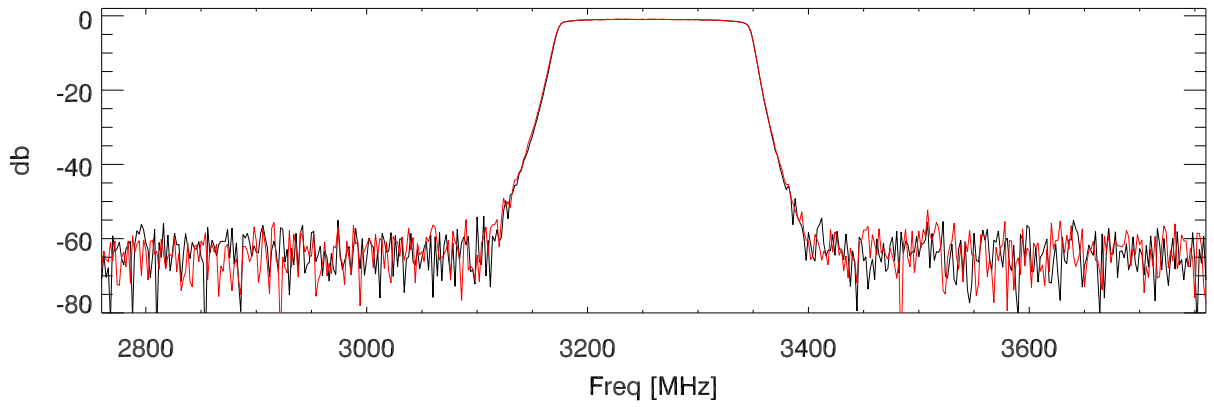

230403: S-parameters for 3.26GHz_bp. S21

S12

S11

S22