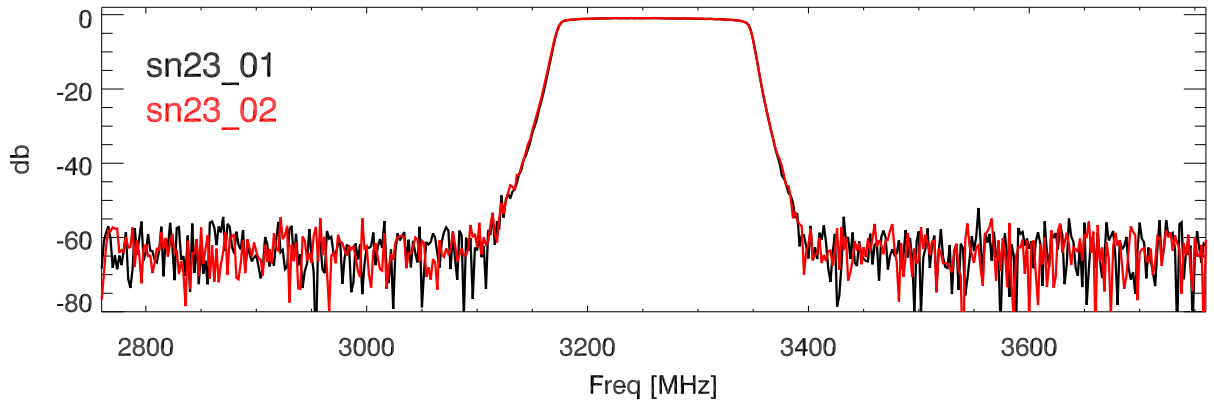

230403: S-parameters for 3.26GHz_bp. S21

S12

S11

S22