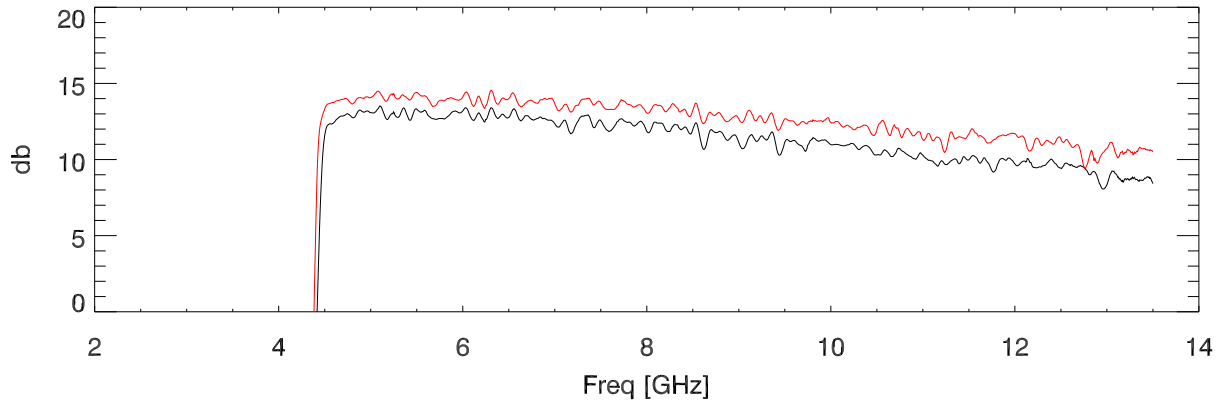

FilterBox Sparams. filtNum=3, cfr=3125 (2775-3475) bandpass. S21

S11

S12

S22

FilterBox Sparams. filtNum=4, cfr=3260 (3180-3340) bandpass. S21

S11

S12

S22

FilterBox Sparams. filtNum=5, cfr=9300 (4600-14000) hipass. S21

S11

S12

S22

S11 polX straight thru filter

acf of S11 (lag delay)

Acf S11 (lag distance in inches)