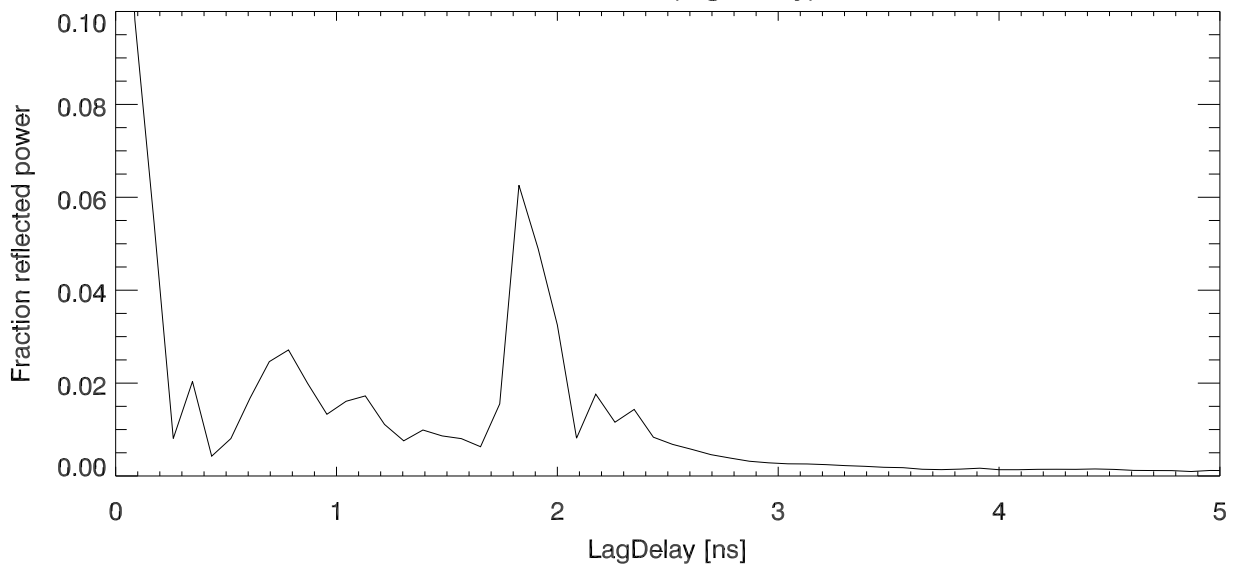

FilterBox Sparams. filtNum=5, cfr=9300 (4600-14000) hipass. S21

S11

S12

S22

S11 polX straight thru filter

acf of S11 (lag delay)

Acf S11 (lag distance in inches)