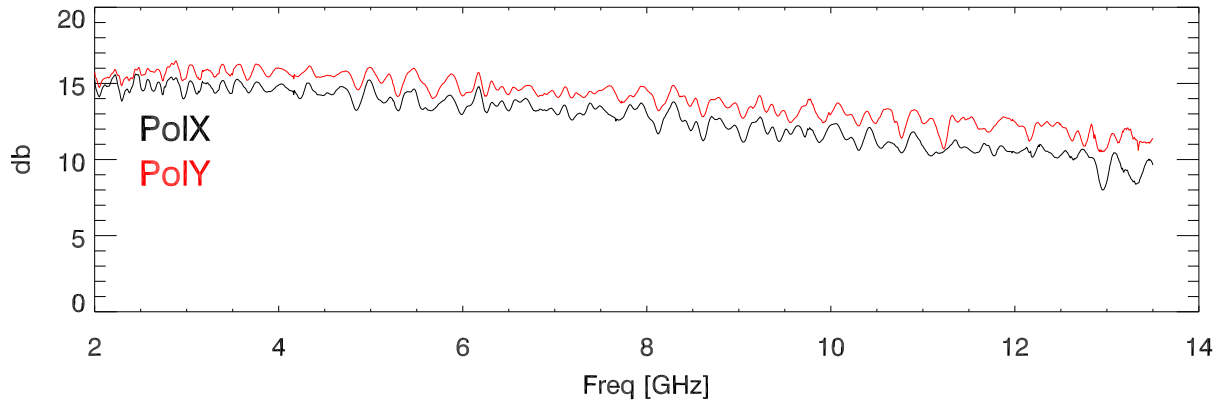

FilterBox Sparams. filtNum=1, cfr=8250 (2500-14000) straight thru. S21

S11

S12

S22

FilterBox Sparams. filtNum=2, cfr=3590 (2940-4240) bandpass. S21

S11

S12

S22

FilterBox Sparams. filtNum=3, cfr=3125 (2775-3475) bandpass. S21

S11

S12

S22

FilterBox Sparams. filtNum=4, cfr=3260 (3180-3340) bandpass. S21

S11

S12

S22

FilterBox Sparams. filtNum=5, cfr=9300 (4600-14000) hipass. S21

S11

S12

S22

S11 polX straight thru filter

acf of S11 (lag delay)

Acf S11 (lag distance in inches)