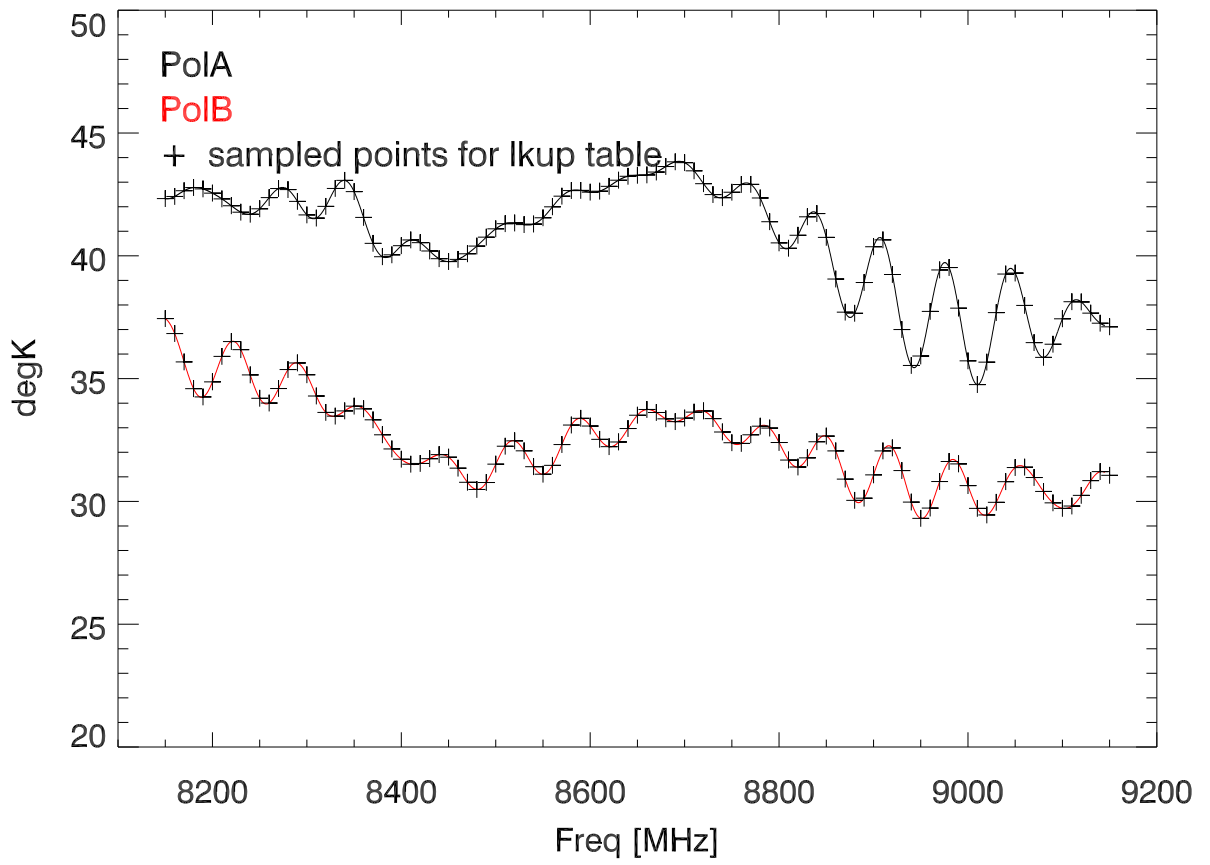

17jan22 Computed calValue (degK) vs freq

Computed calValue (degK) and sampled Points for lkup table

17jan22 Measured Tsys vs freq (using calOffs)