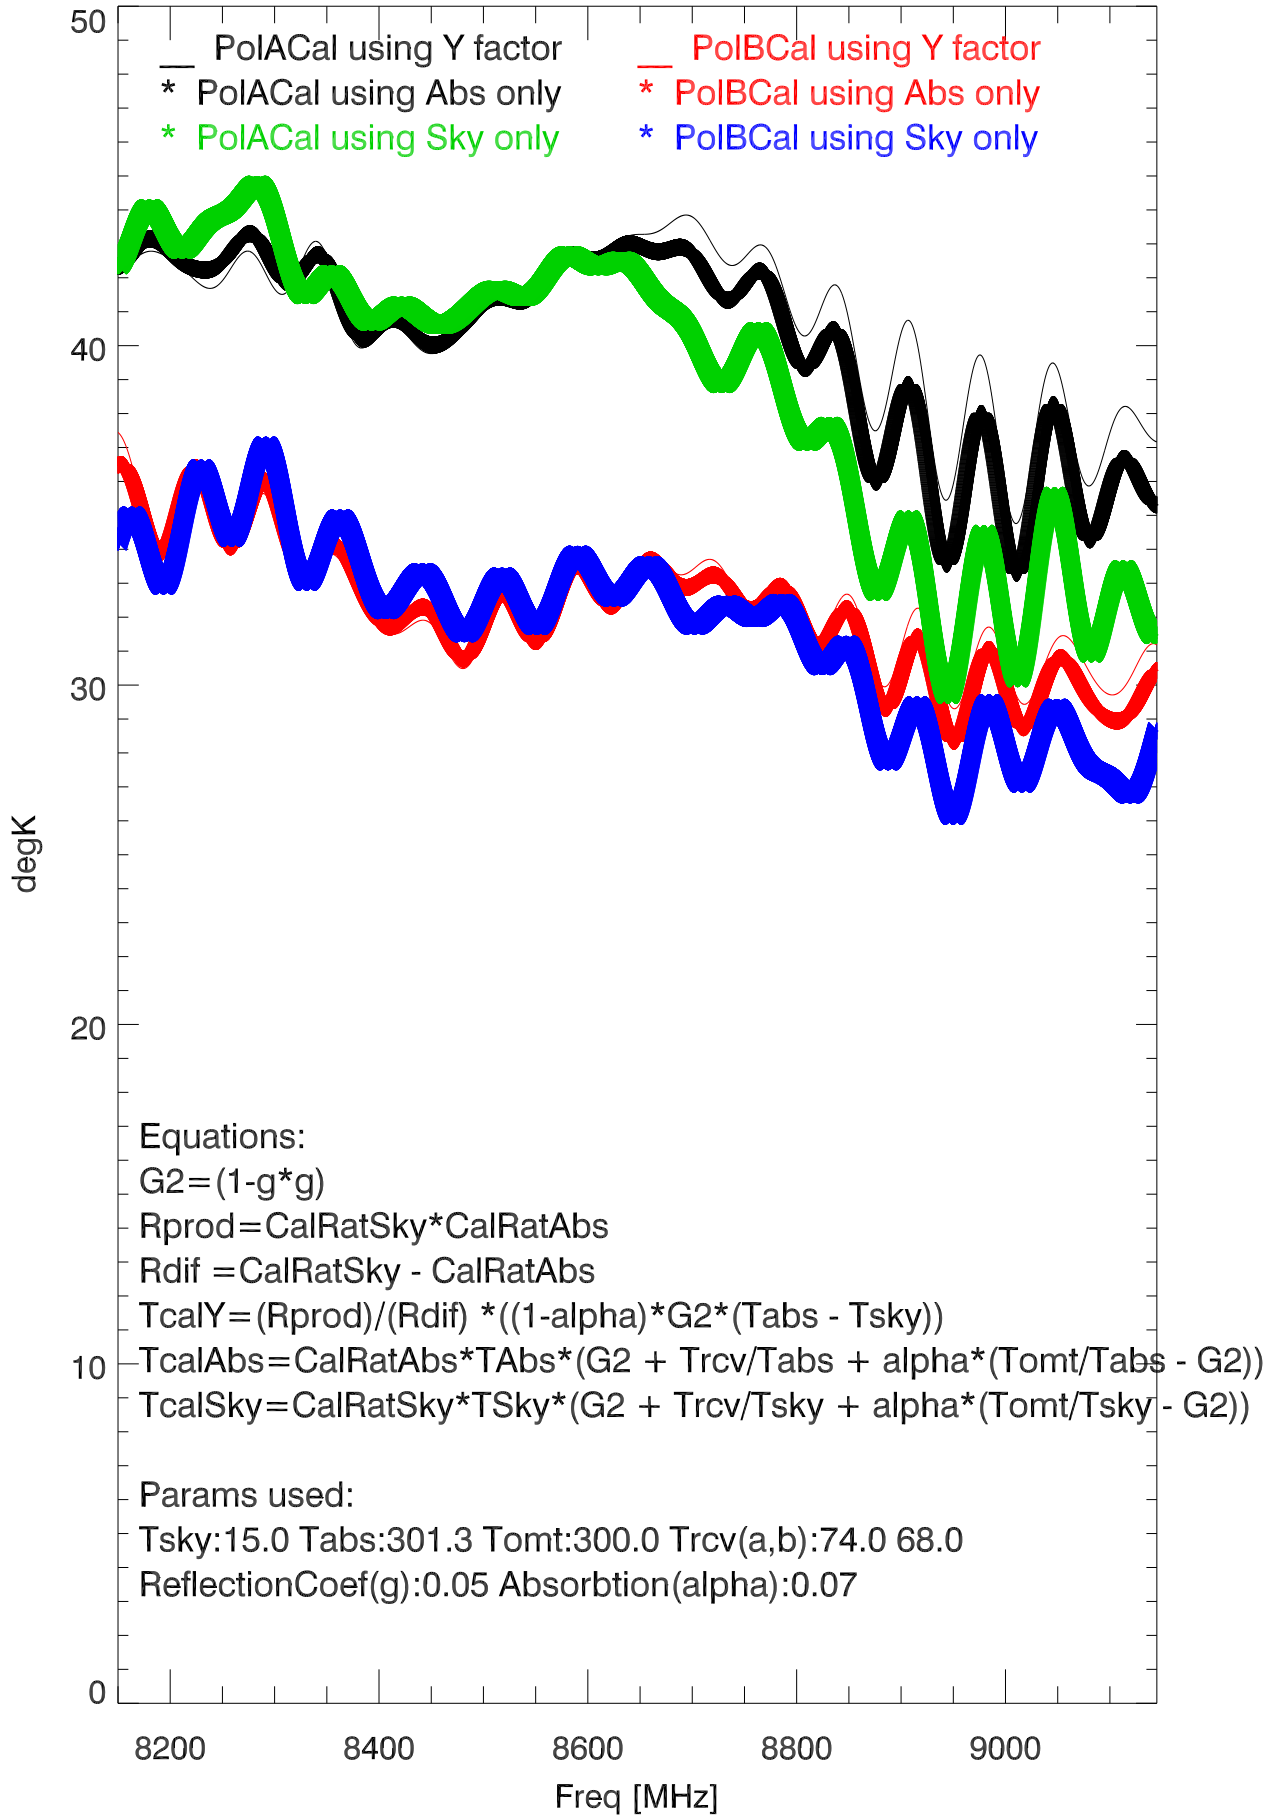

17jan22 Computed calValue (degK) vs freq

Computed calValue (degK) and sampled Points for lkup table

17jan22 Measured Tsys vs freq (using calOffs)