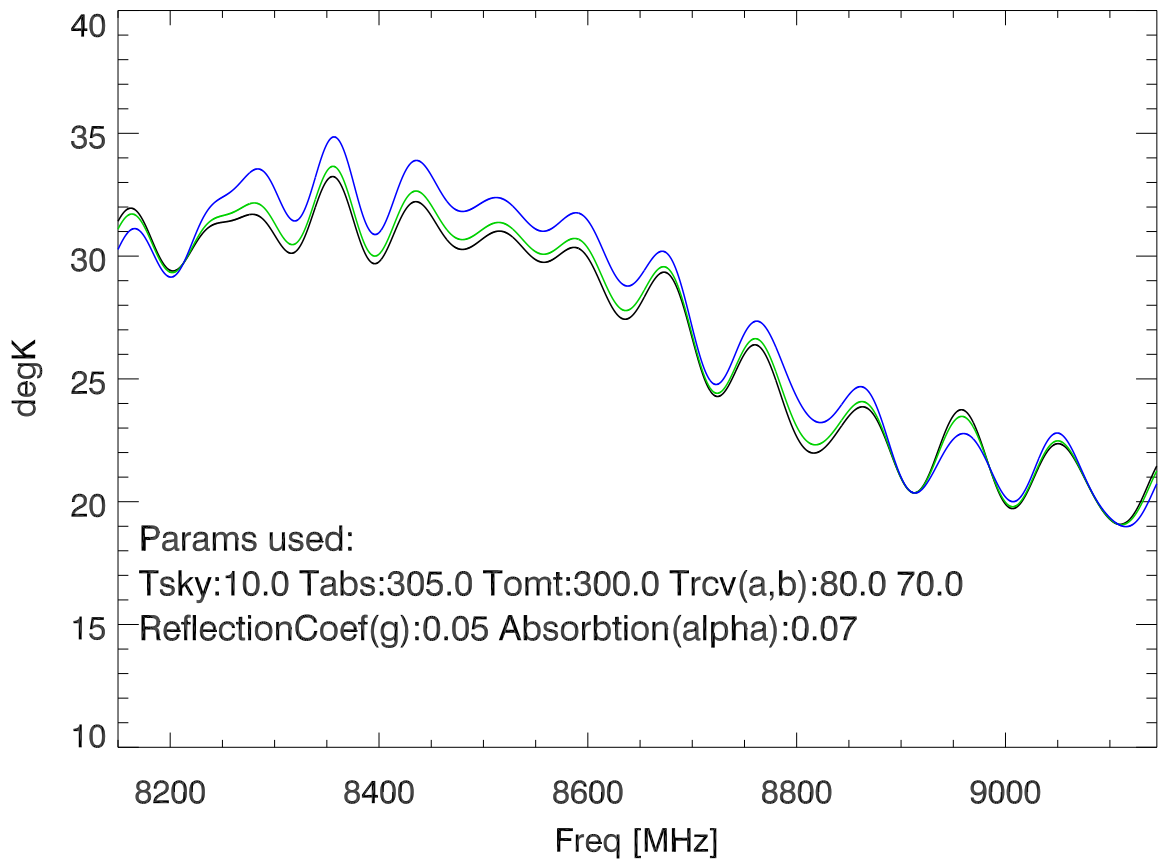

220624 Computed calValue (degK) vs freq. PoIA

Computed calValue (degK) vs freq. PoIB

Computed calValue (degK) and sampled Points for lkup table

220624 Measured Tsys vs freq (using calOffs)