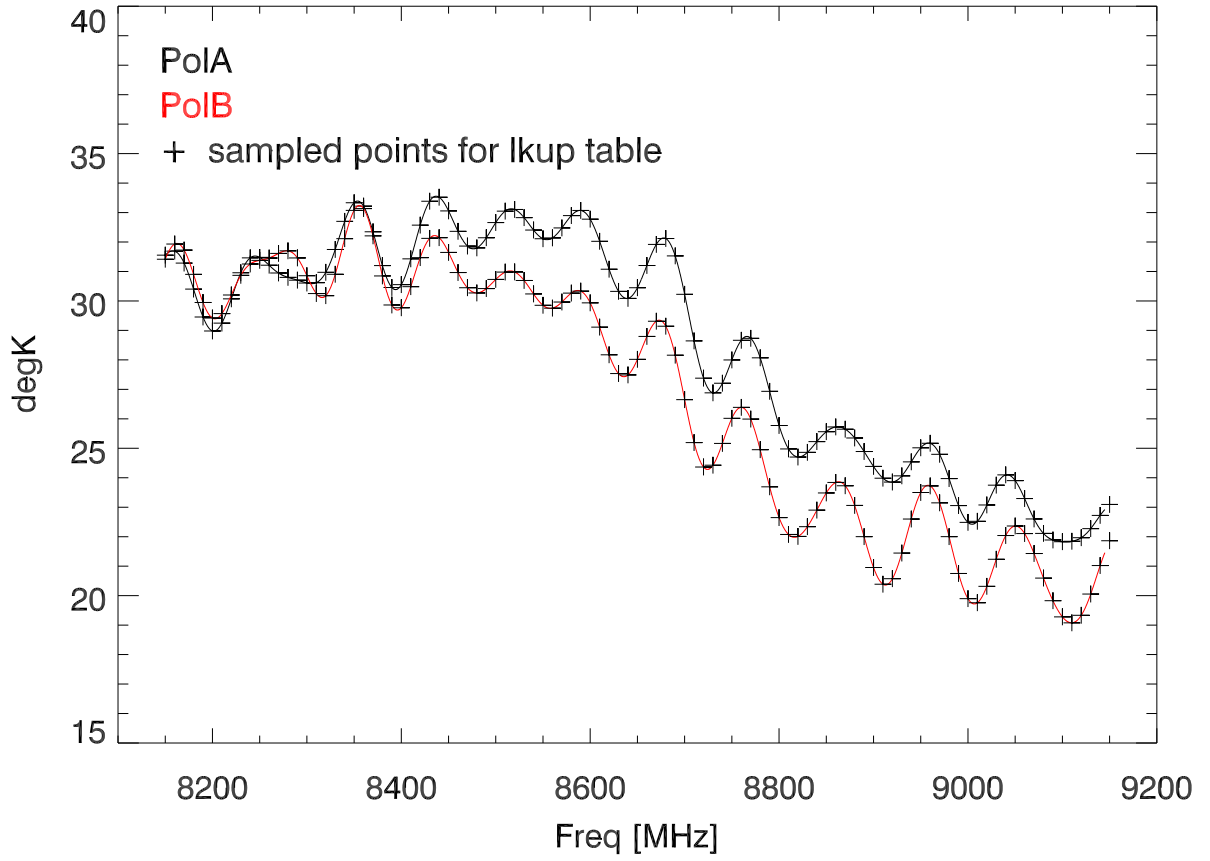

220624 Computed calValue (degK) vs freq. PoIA

Computed calValue (degK) vs freq. PoIB

Computed calValue (degK) and sampled Points for lkup table

220624 Measured Tsys vs freq (using calOffs)