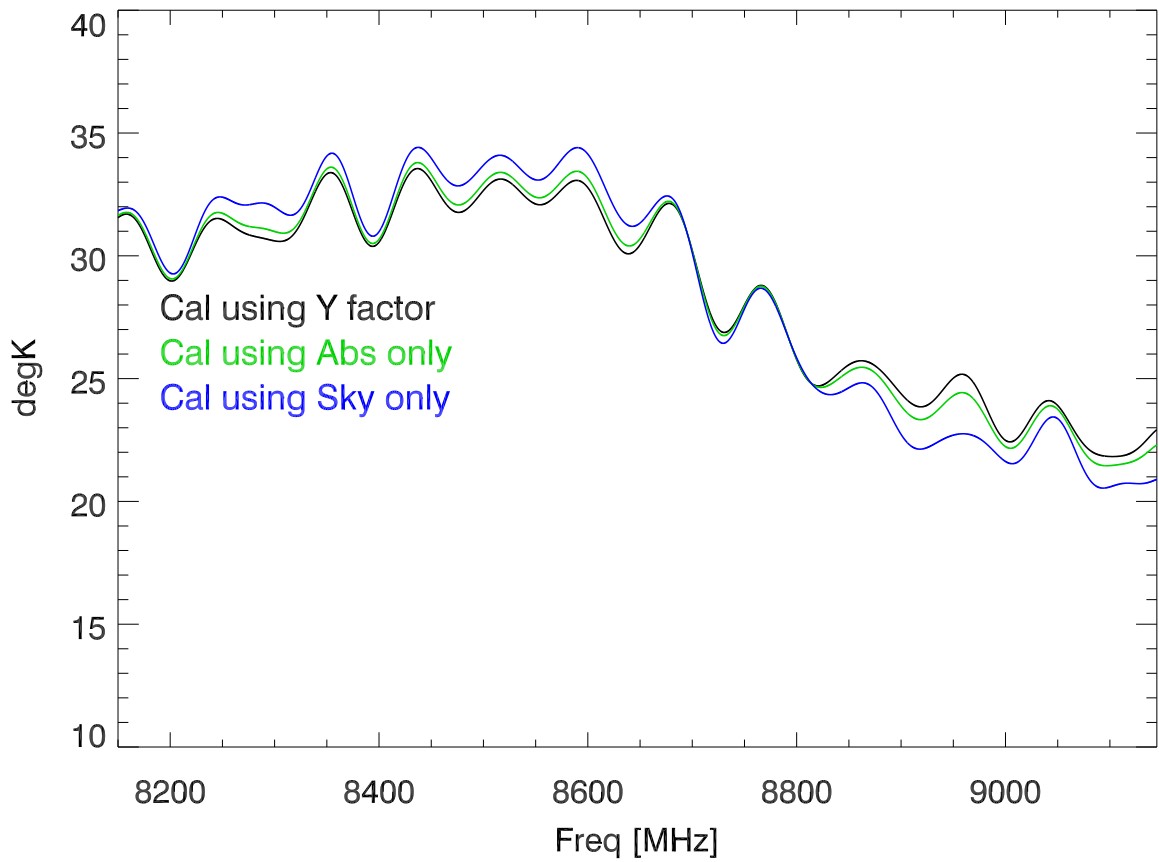

220624 Computed calValue (degK) vs freq. PoIA

Computed calValue (degK) vs freq. PoIB

Computed calValue (degK) and sampled Points for lkup table

220624 Measured Tsys vs freq (using calOffs)