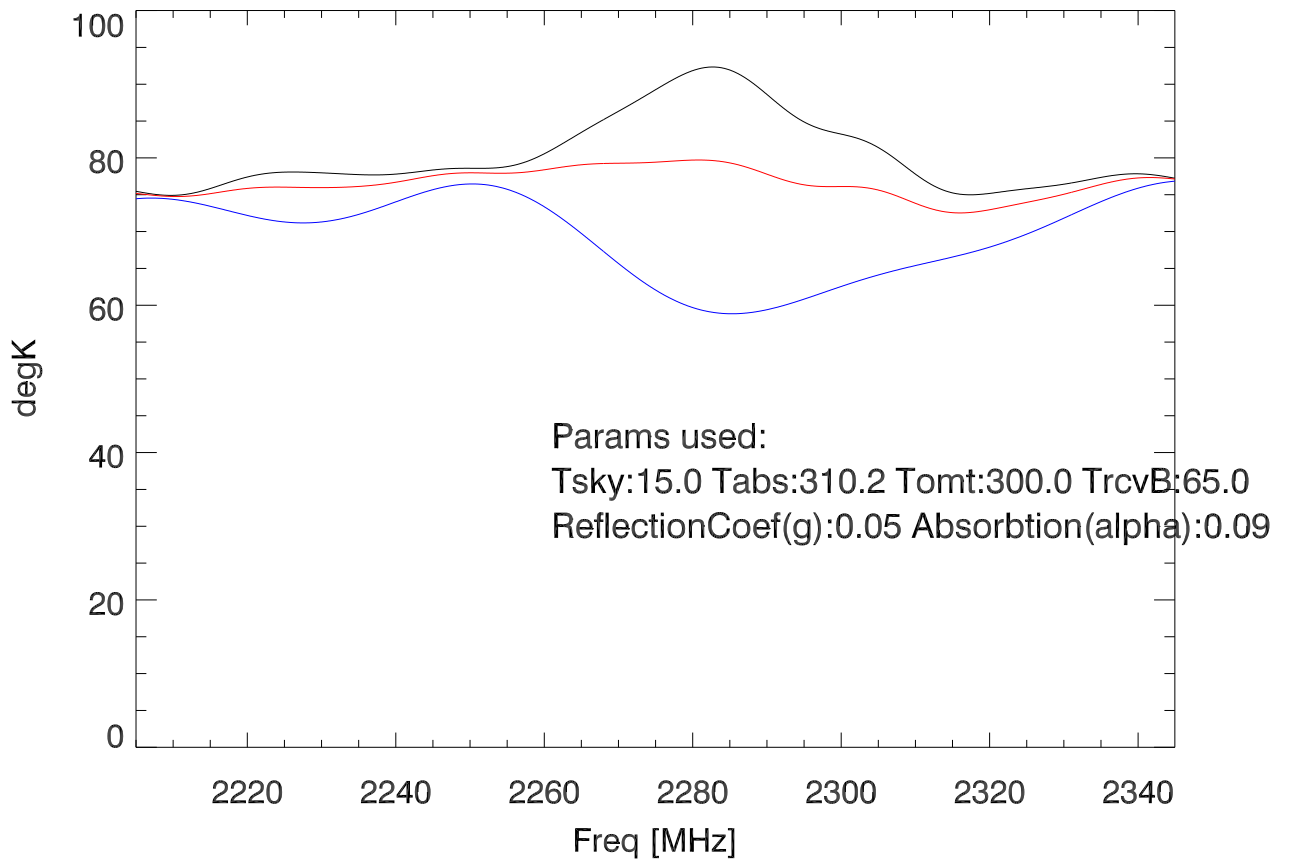

220607 Computed calValue (degK) vs freq PoIA

PoIB

Computed calValue (degK) and sampled Points for lkup table

220607 Measured Sband Tsys vs freq (using calOffs)