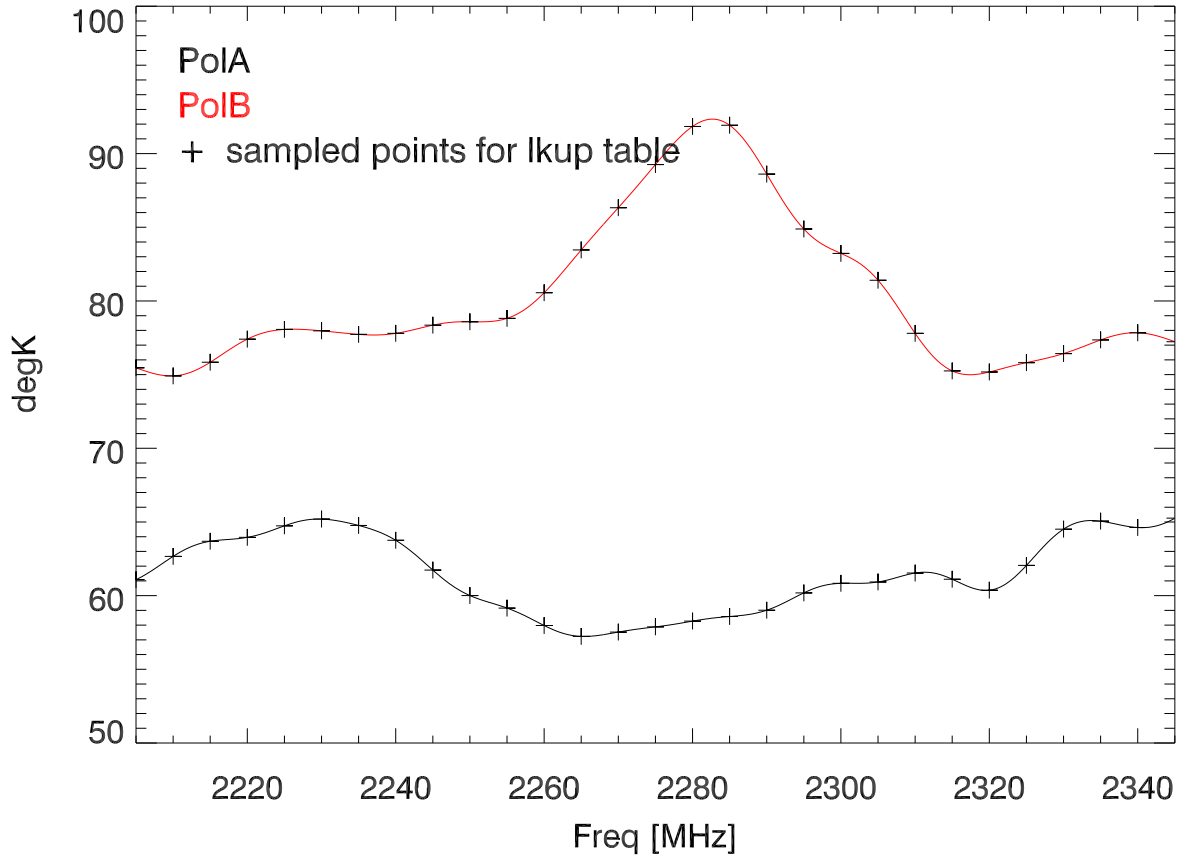

220607 Computed calValue (degK) vs freq PoIA

PoIB

Computed calValue (degK) and sampled Points for lkup table

220607 Measured Sband Tsys vs freq (using calOffs)