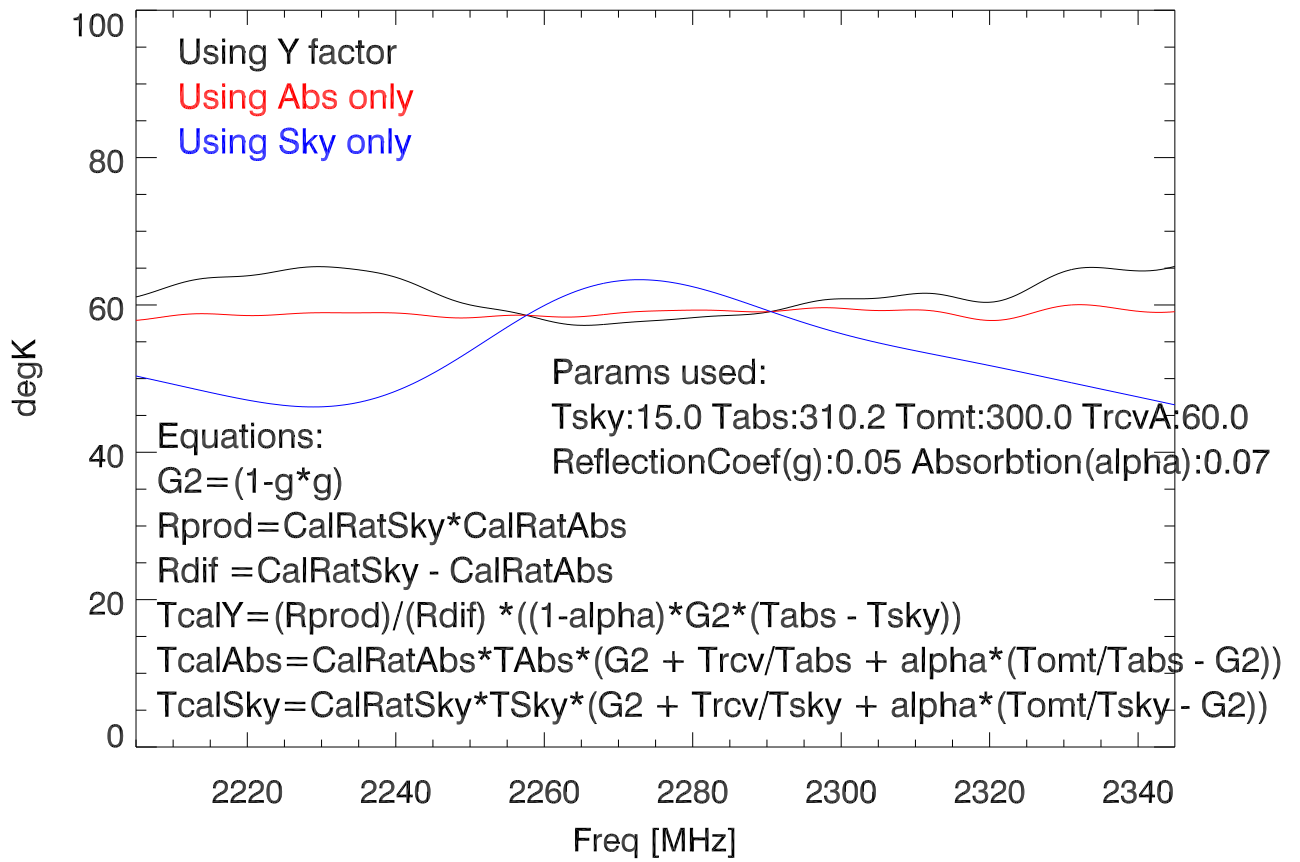

220607 Computed calValue (degK) vs freq PoIA

PoIB

Computed calValue (degK) and sampled Points for lkup table

220607 Measured Sband Tsys vs freq (using calOffs)