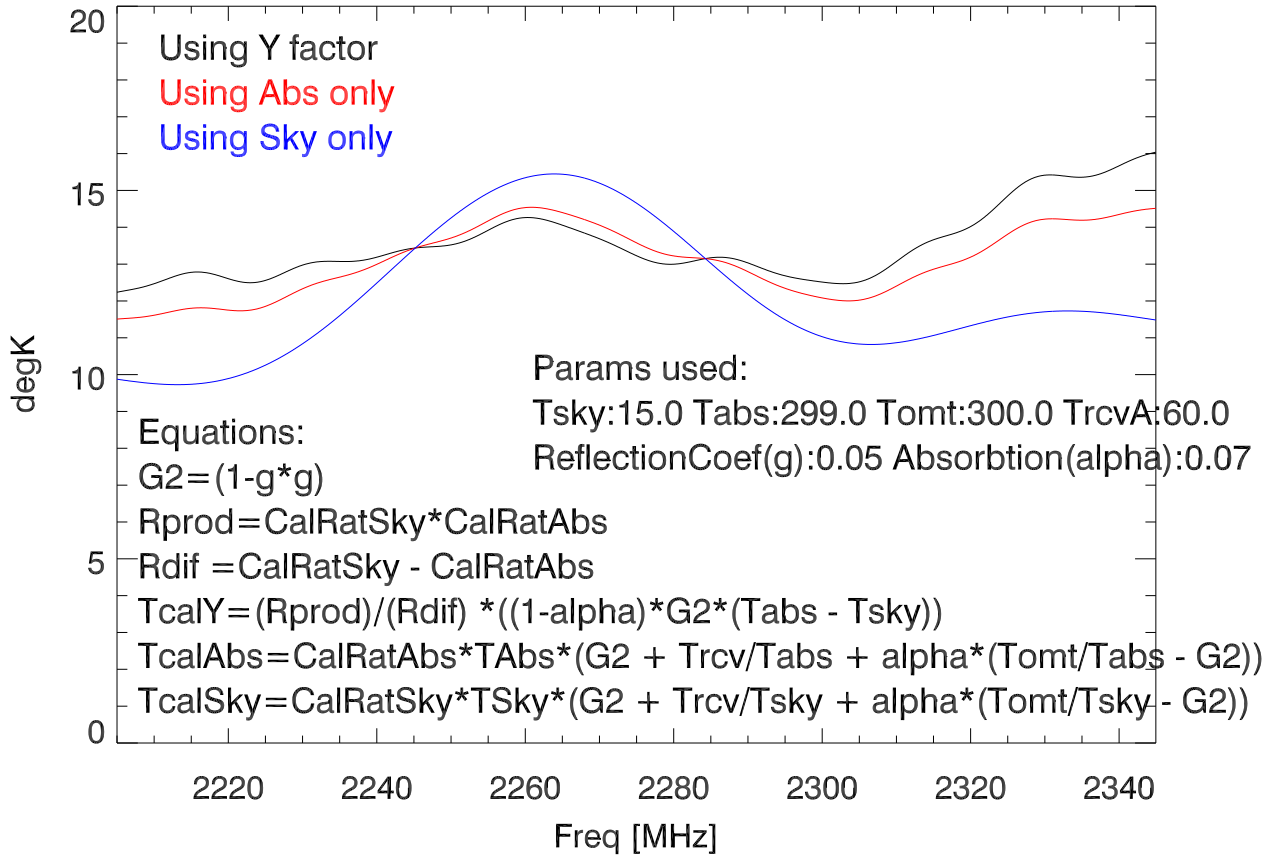

27may22 Computed calValue (degK) vs freq PoIA

PoIB

Computed calValue (degK) and sampled Points for lkup table

27may22 Measured Sband Tsys vs freq (using calOffs)