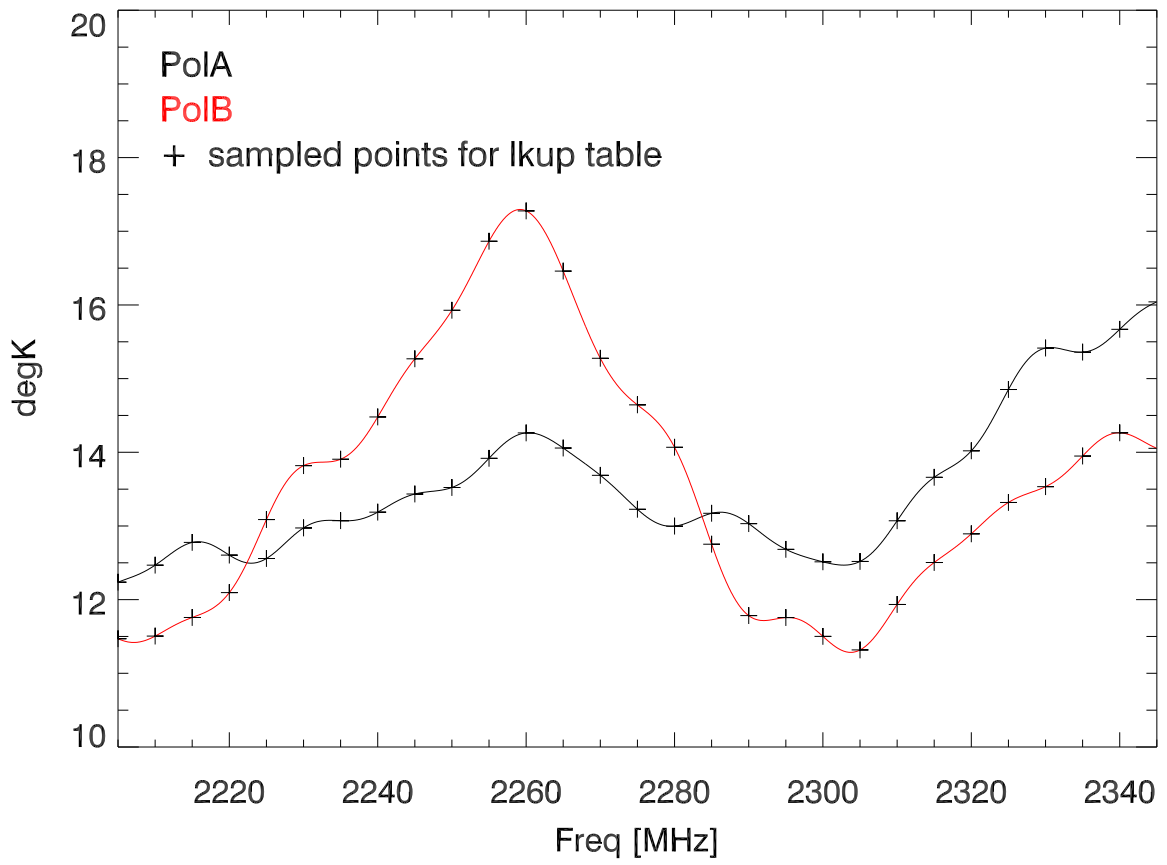

27may22 Computed calValue (degK) vs freq PoIA

PoIB

Computed calValue (degK) and sampled Points for lkup table

27may22 Measured Sband Tsys vs freq (using calOffs)