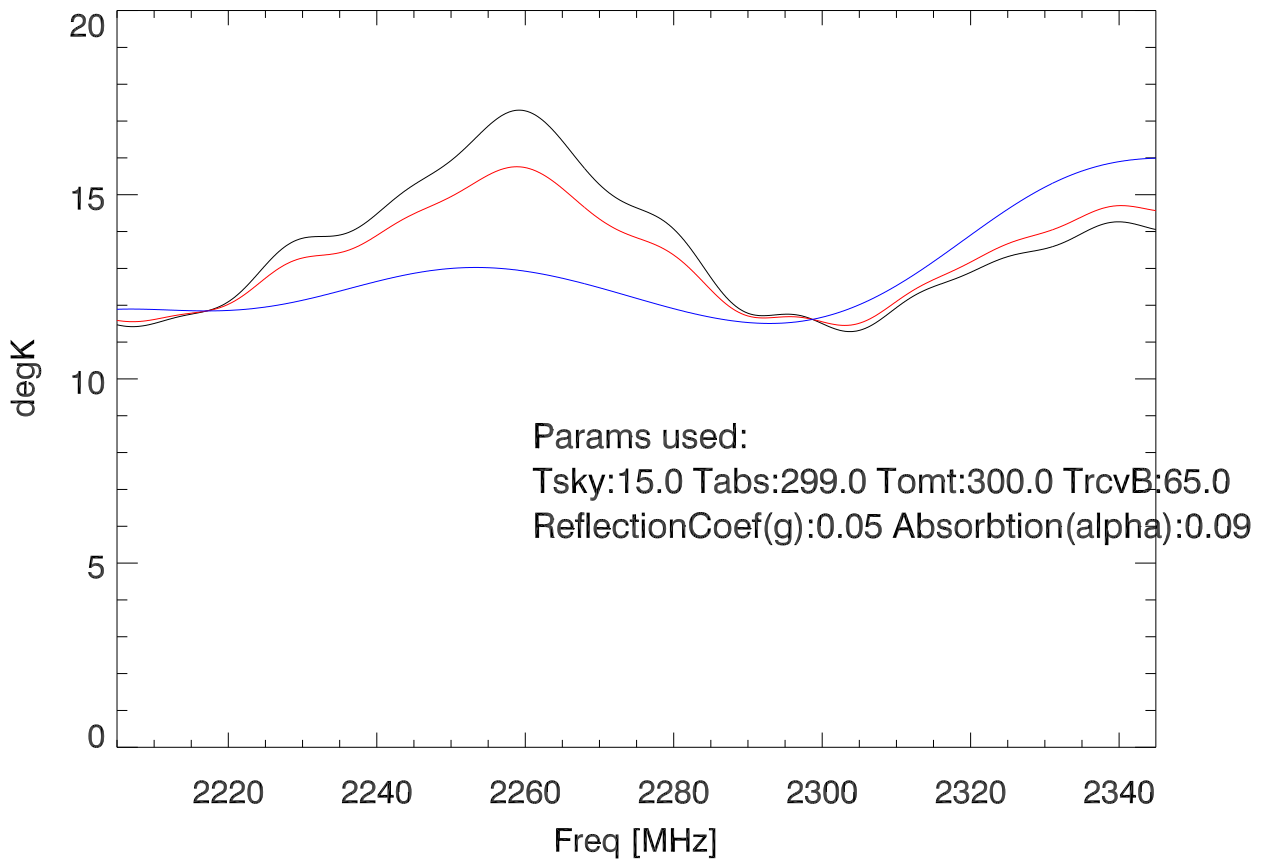

27may22 Computed calValue (degK) vs freq PoIA

PoIB

Computed calValue (degK) and sampled Points for lkup table

27may22 Measured Sband Tsys vs freq (using calOffs)