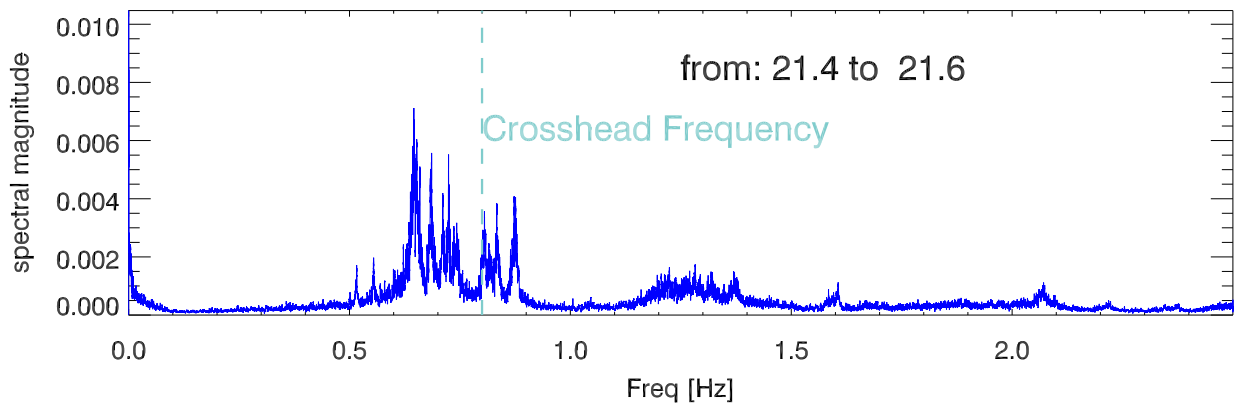

21sep1998 pitch tilt sensor (in dome) during hurricane georges

21-22sep1998. spectra of pitch tilt sensor during georges

21-22sep1998. spectra of pitch tilt sensor during georges

21-22sep1998. spectra of pitch tilt sensor during georges