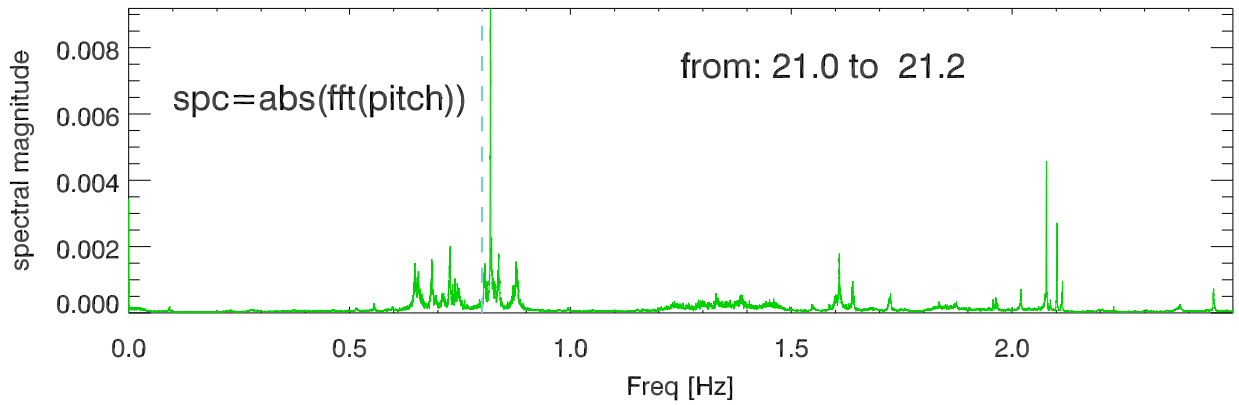

21sep1998 pitch tilt sensor (in dome) during hurricane georges

21-22sep1998. spectra of pitch tilt sensor during georges

21-22sep1998. spectra of pitch tilt sensor during georges

21-22sep1998. spectra of pitch tilt sensor during georges