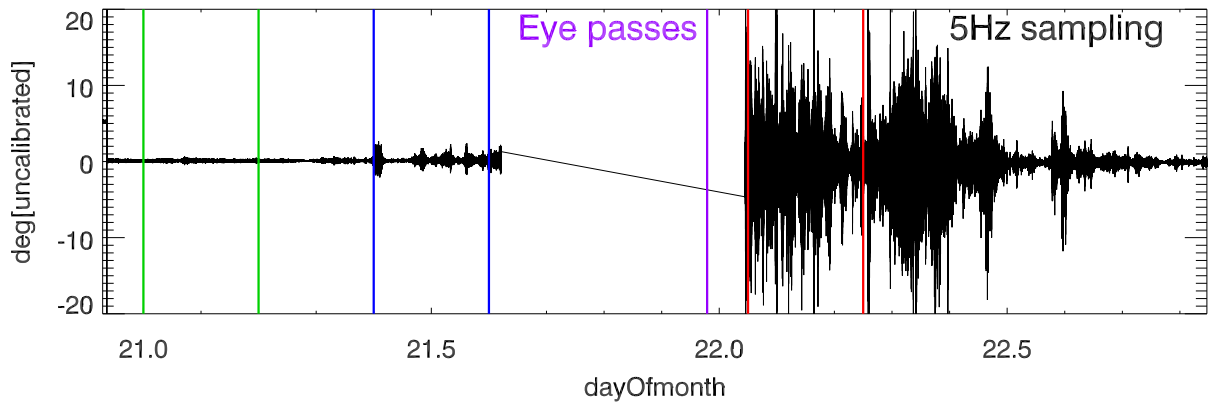

21sep1998 pitch tilt sensor (in dome) during hurricane georges

21-22sep1998. spectra of pitch tilt sensor during georges

21-22sep1998. spectra of pitch tilt sensor during georges

21-22sep1998. spectra of pitch tilt sensor during georges