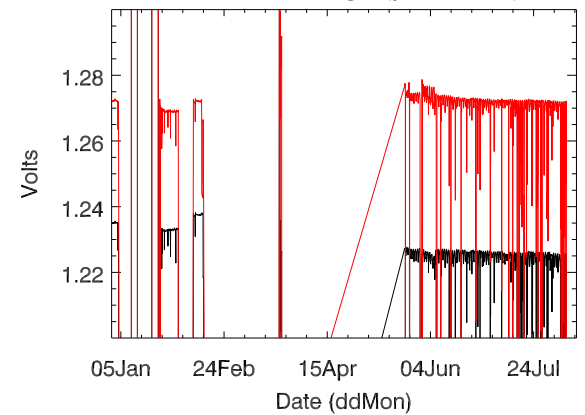

12m 16K Temp (year 2023)

12m Gate Voltage (year 2023)

12m 70K Temp (year 2023)

12m Drain Voltage (year 2023)

12m Case TempC (year 2023)

12m Lna Voltage (year 2023)

12m Vacuum pressure (year 2023)

12m Drain current (year 2023)