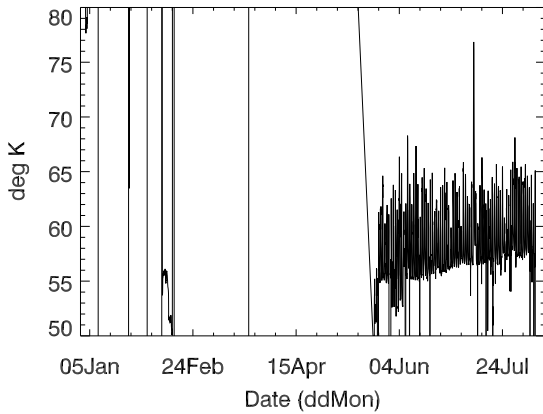

12m 16K Temp (year 2023)

12m Gate Voltage (year 2023)

12m 70K Temp (year 2023)

12m Drain Voltage (year 2023)

12m Case TempC (year 2023)

12m Lna Voltage (year 2023)

12m Vacuum pressure (year 2023)

12m Drain current (year 2023)