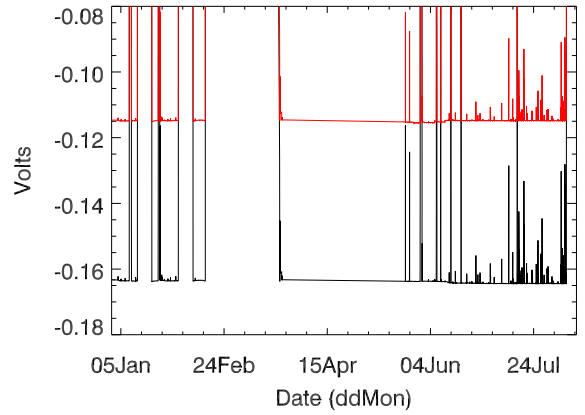

12m 16K Temp (year 2023)

12m Gate Voltage (year 2023)

12m 70K Temp (year 2023)

12m Drain Voltage (year 2023)

12m Case TempC (year 2023)

12m Lna Voltage (year 2023)

12m Vacuum pressure (year 2023)

12m Drain current (year 2023)