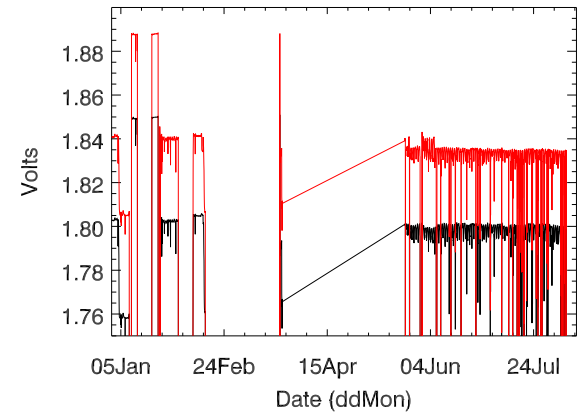

12m 16K Temp (year 2023)

12m Gate Voltage (year 2023)

12m 70K Temp (year 2023)

12m Drain Voltage (year 2023)

12m Case TempC (year 2023)

12m Lna Voltage (year 2023)

12m Vacuum pressure (year 2023)

12m Drain current (year 2023)