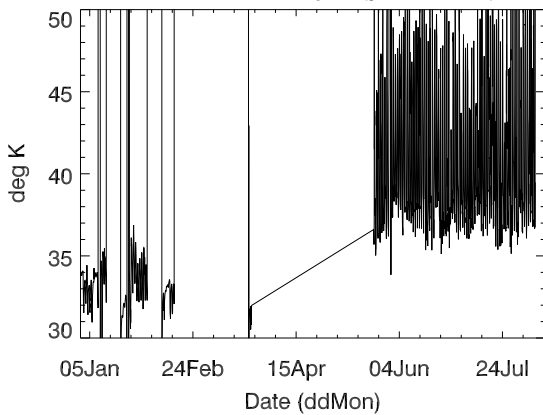

12m 16K Temp (year 2023)

12m Gate Voltage (year 2023)

12m 70K Temp (year 2023)

12m Drain Voltage (year 2023)

12m Case TempC (year 2023)

12m Lna Voltage (year 2023)

12m Vacuum pressure (year 2023)

12m Drain current (year 2023)