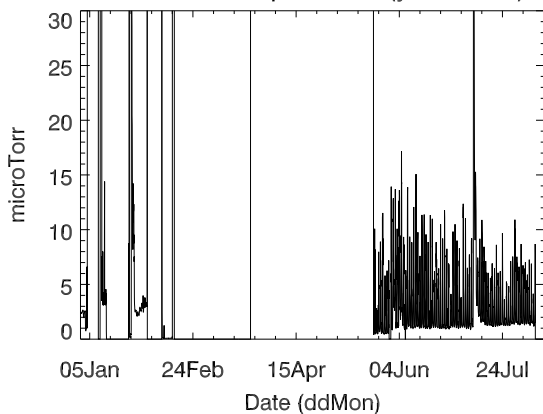

12m 16K Temp (year 2023)

12m Gate Voltage (year 2023)

12m 70K Temp (year 2023)

12m Drain Voltage (year 2023)

12m Case TempC (year 2023)

12m Lna Voltage (year 2023)

12m Vacuum pressure (year 2023)

12m Drain current (year 2023)