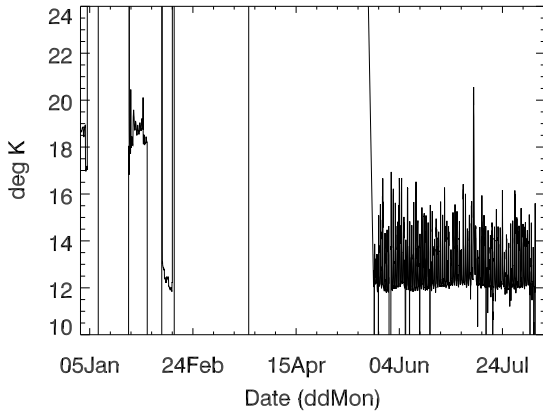

12m 16K Temp (year 2023)

12m Gate Voltage (year 2023)

12m 70K Temp (year 2023)

12m Drain Voltage (year 2023)

12m Case TempC (year 2023)

12m Lna Voltage (year 2023)

12m Vacuum pressure (year 2023)

12m Drain current (year 2023)